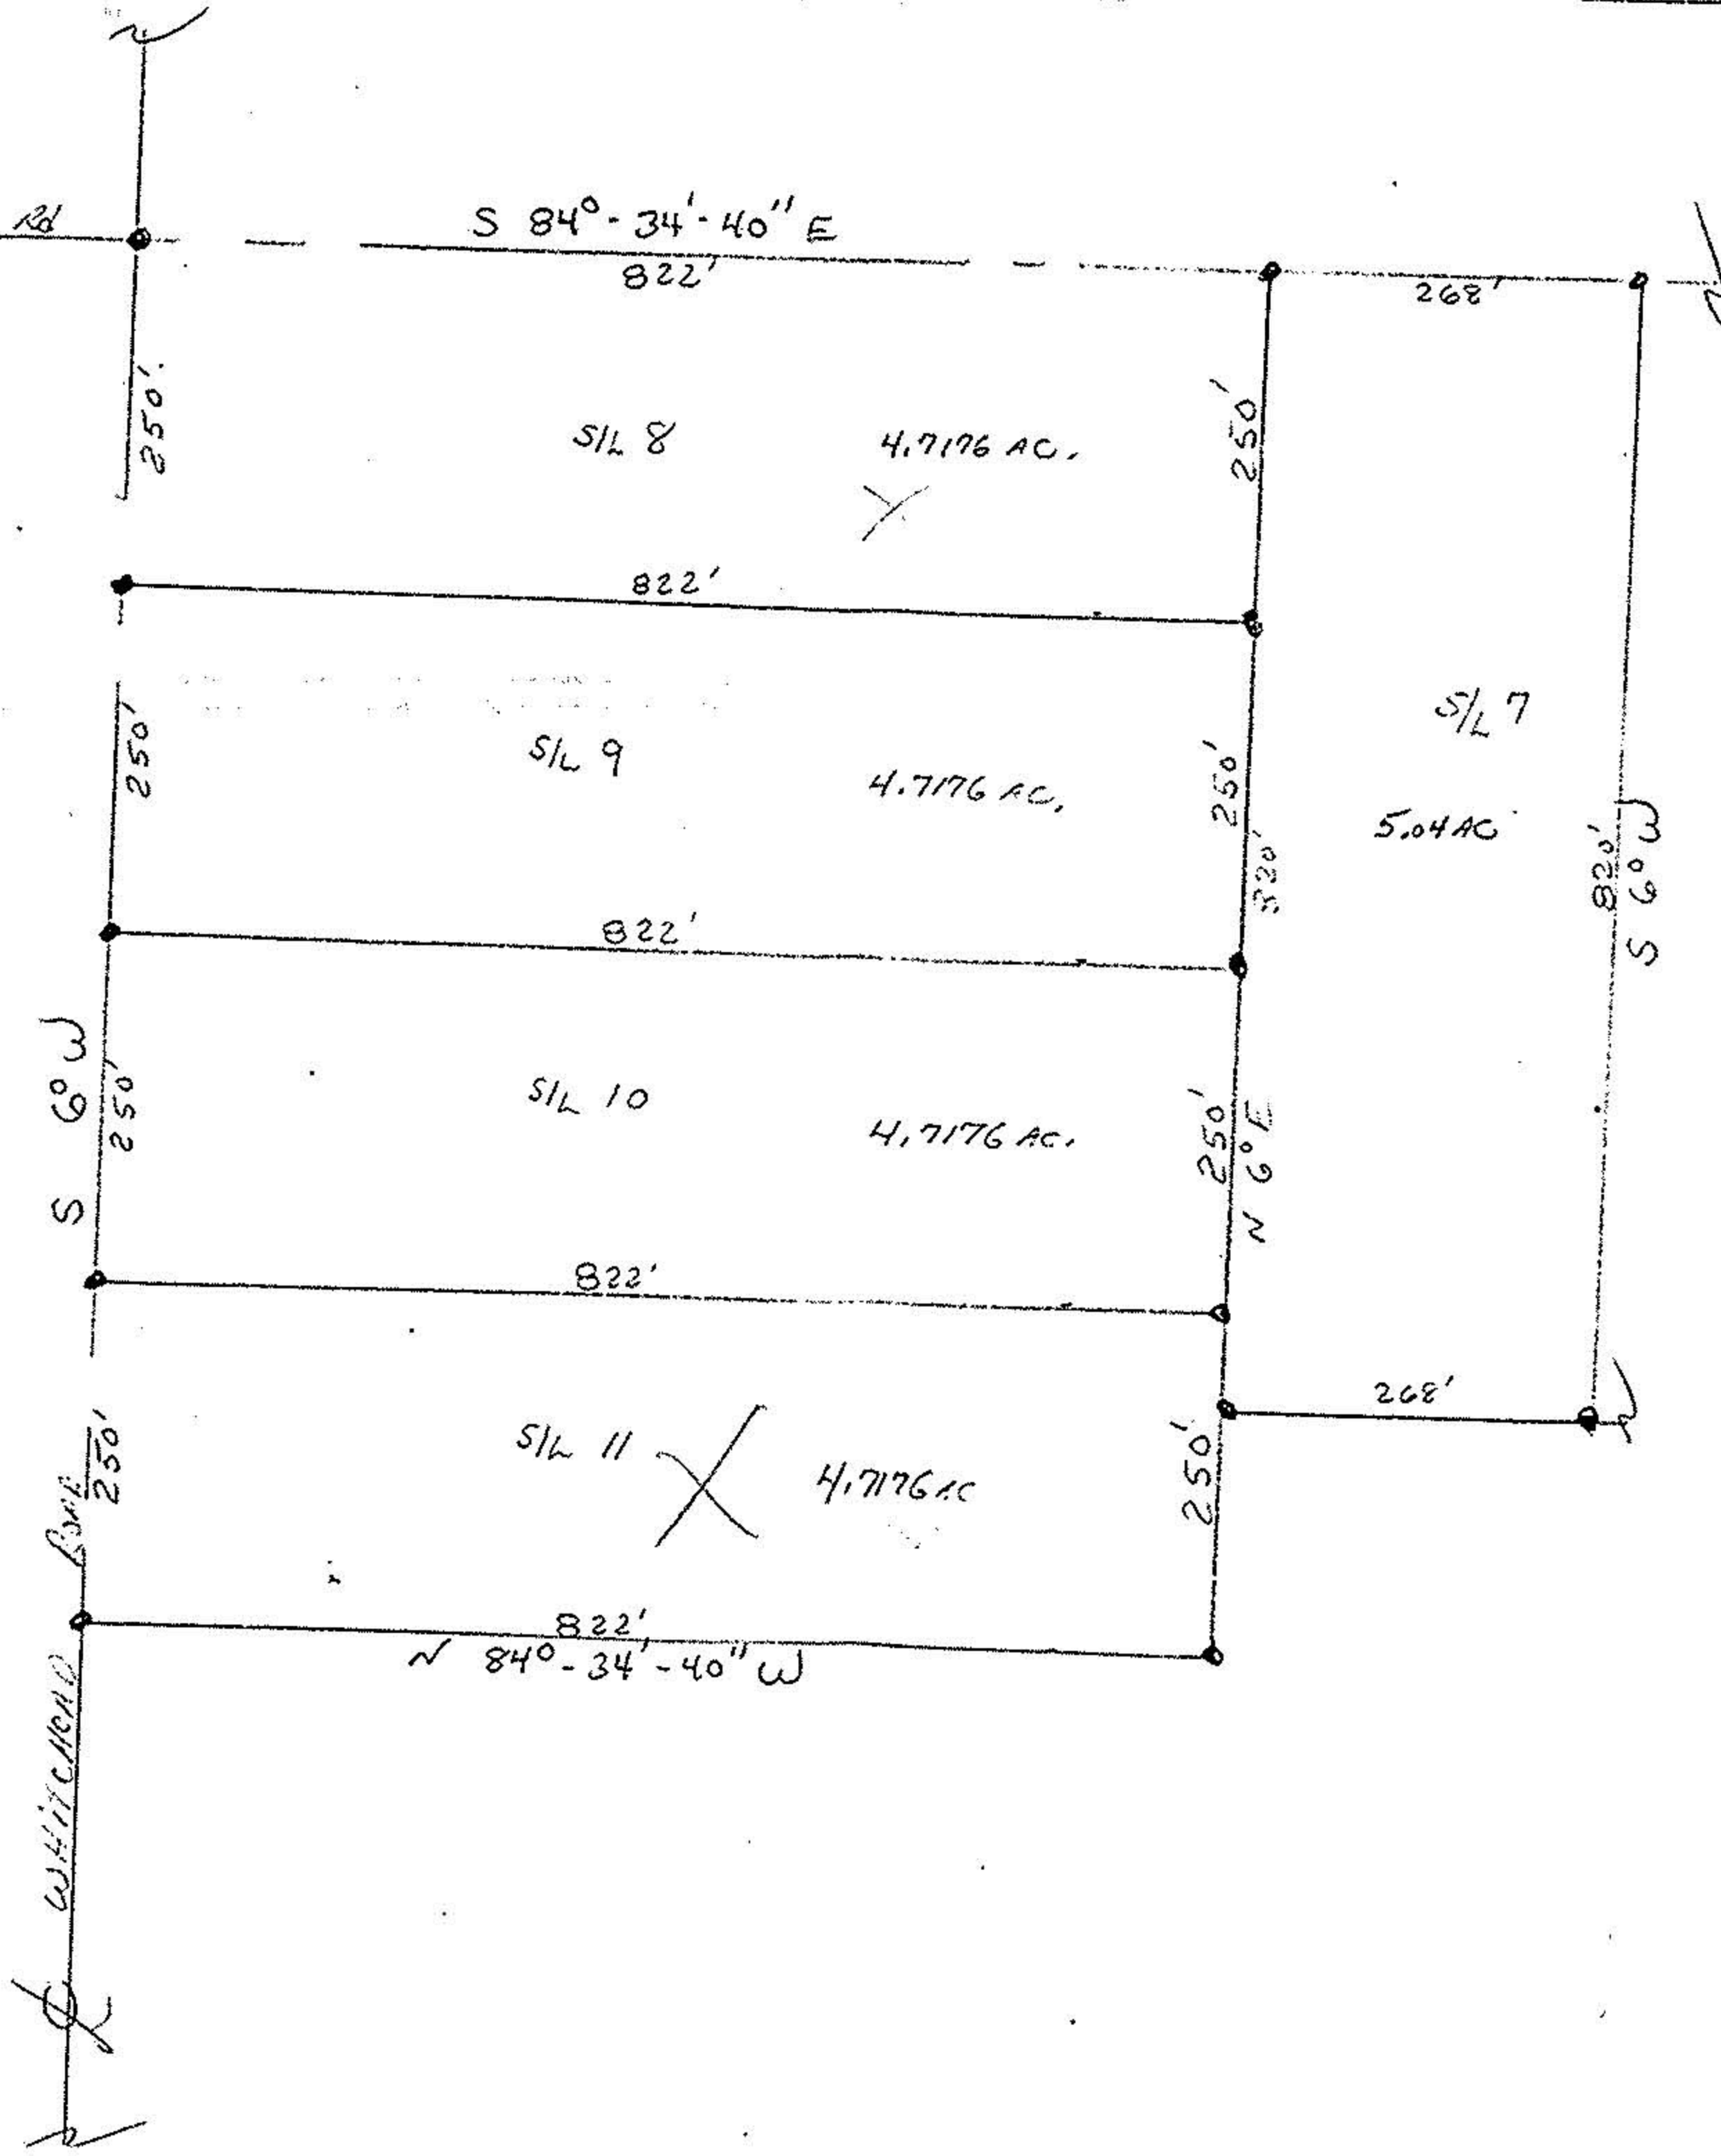

CARDINAL SURVEYS
PLAT OF SURVEY

PREPARED FOR MRS. D. GRUNDY

18538

19-B

19-06-11-000-026

PROPOSE SPLIT OUT OF 19-06-111-000-026

DATE: APRIL 10, 1989

SCALE: 1"=200'