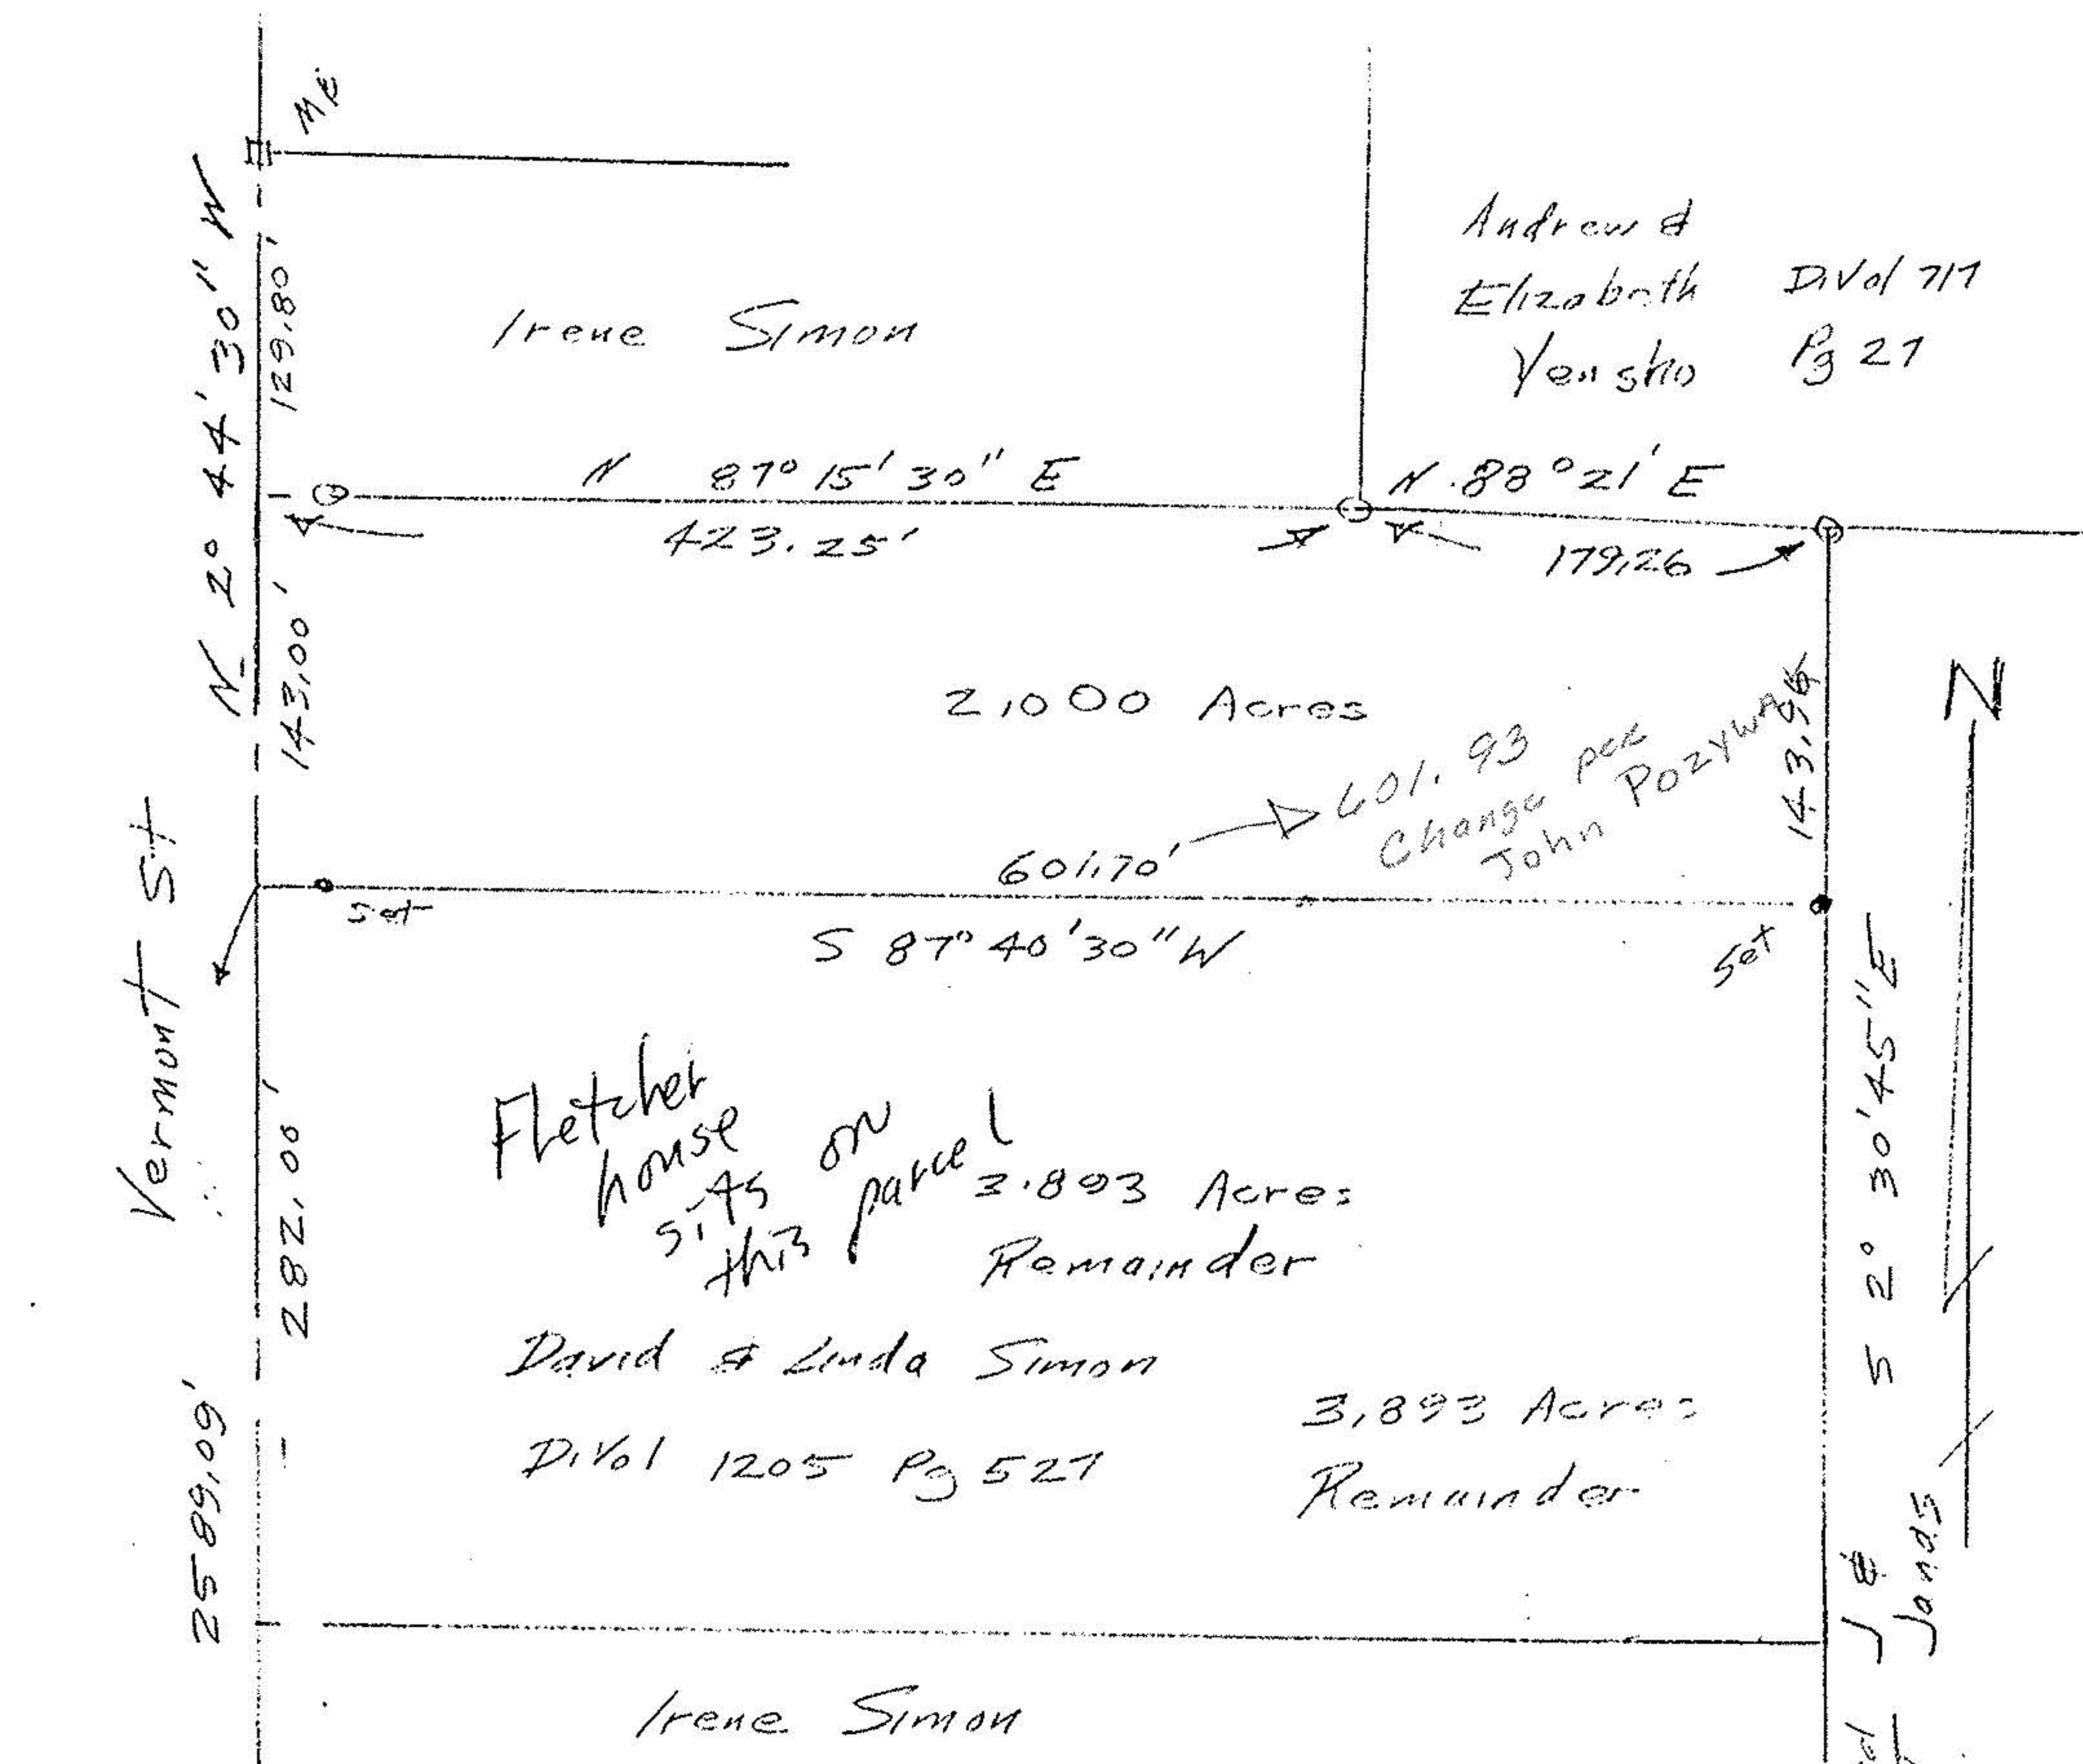

19-04-049-000 01
17916
19-D

#17916

APPROVED
LORAIN CO.
MAP DEPT.
DATE 4-29-88
PAGE 17-D
BY CAROL FRANCIS
VLS
REDACTED 17916

Survey for David Simon
2,000 Acre Parcel Split
Original Lot 49 Tract 4
Penfield Township
Lorain County Ohio
Scale 1"=100' January 1988
Revised Apr 27, 1988

John Pozzywal
Reg Surveyor
5292

Survey for David Simon
2,000 Acre Parcel Split
Original Lot 49 Tract 4
Penfield Township
Lorain County Ohio
Scale 1"=100' January 1988

John Pozzywal
Reg Surveyor
5292