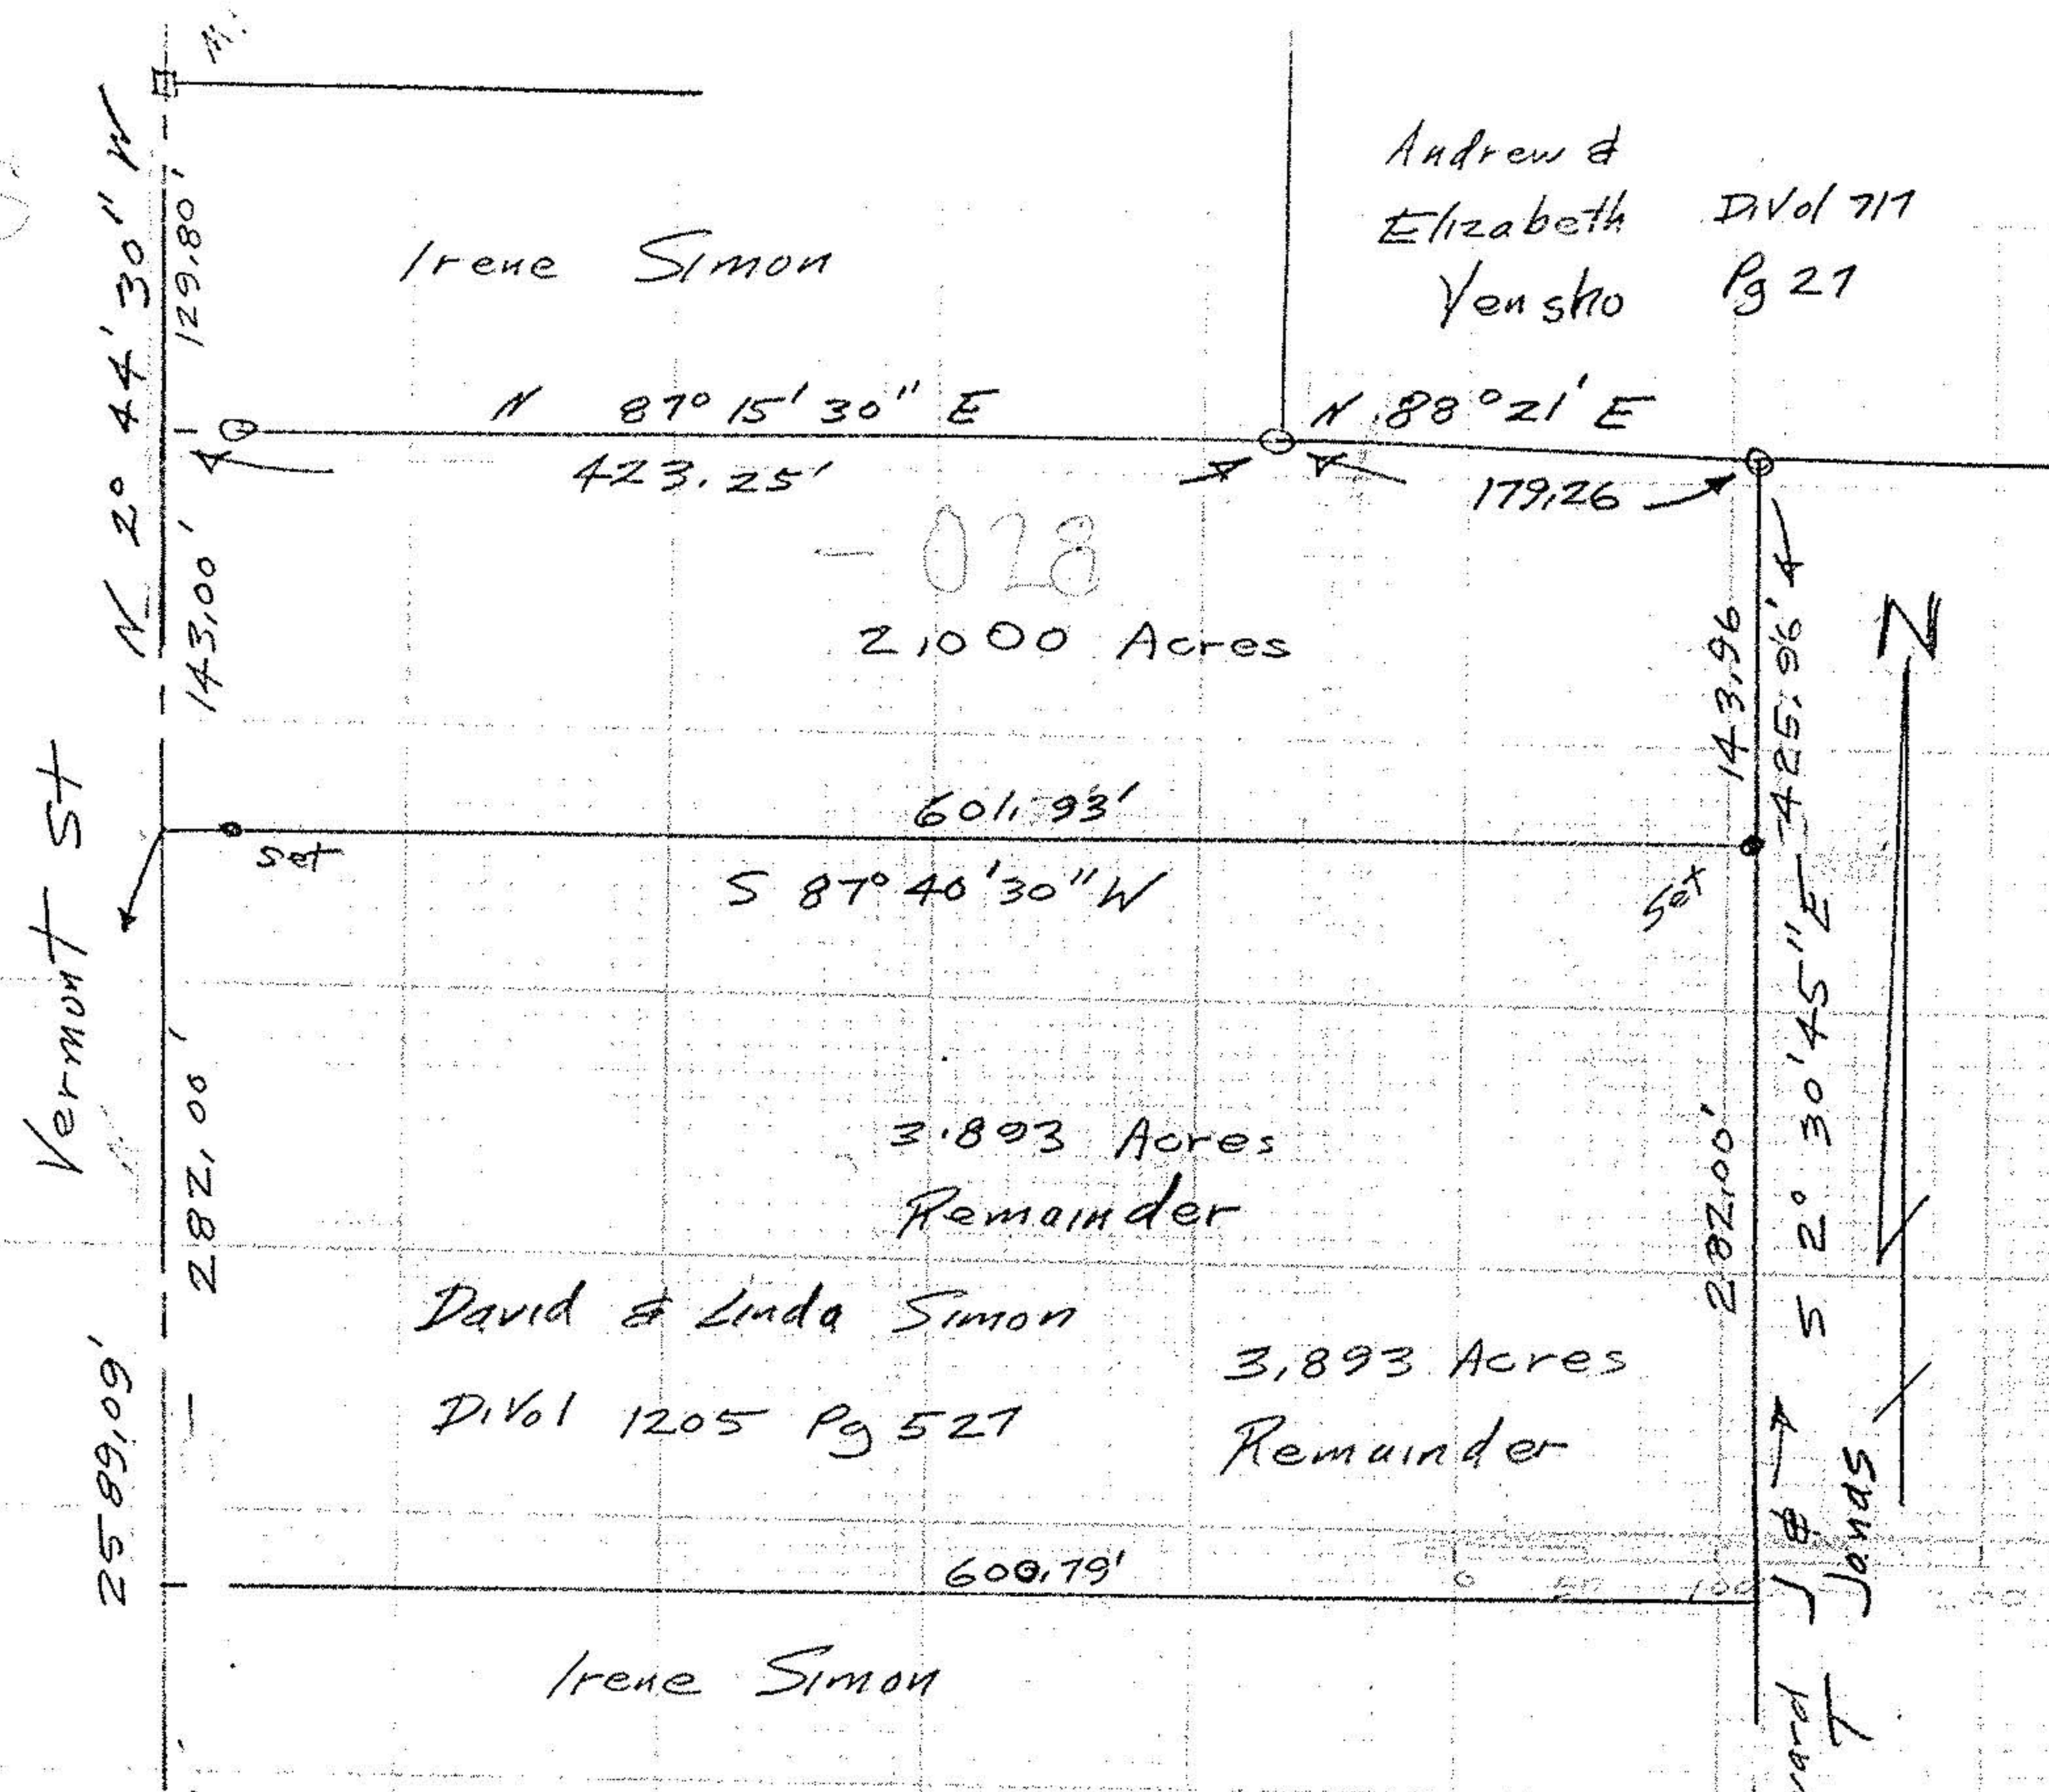

19-04-049-000 01
17916
19-D

#17916

APPROVED
LORAIN CO.
MAP DEPT.
DATE 4-29-88
PAGE 17-D
BY CAROL FRANCIS
VLS
REDACTED 17916

Survey for David Simon
2,000 Acre Parcel Split
Original Lot 49 Tract 4
Penfield Township
Lorain County Ohio
Scale 1"=100' January 1988
Revised Apr 27, 1988

John Pozzywal
Reg Surveyor
5292

Survey for David Simon
2,000 Acre Parcel Split
Original Lot 49 Tract 4
Penfield Township
Lorain County Ohio
Scale 1"=100' January 1988

John Pozzywal
Reg Surveyor
5292