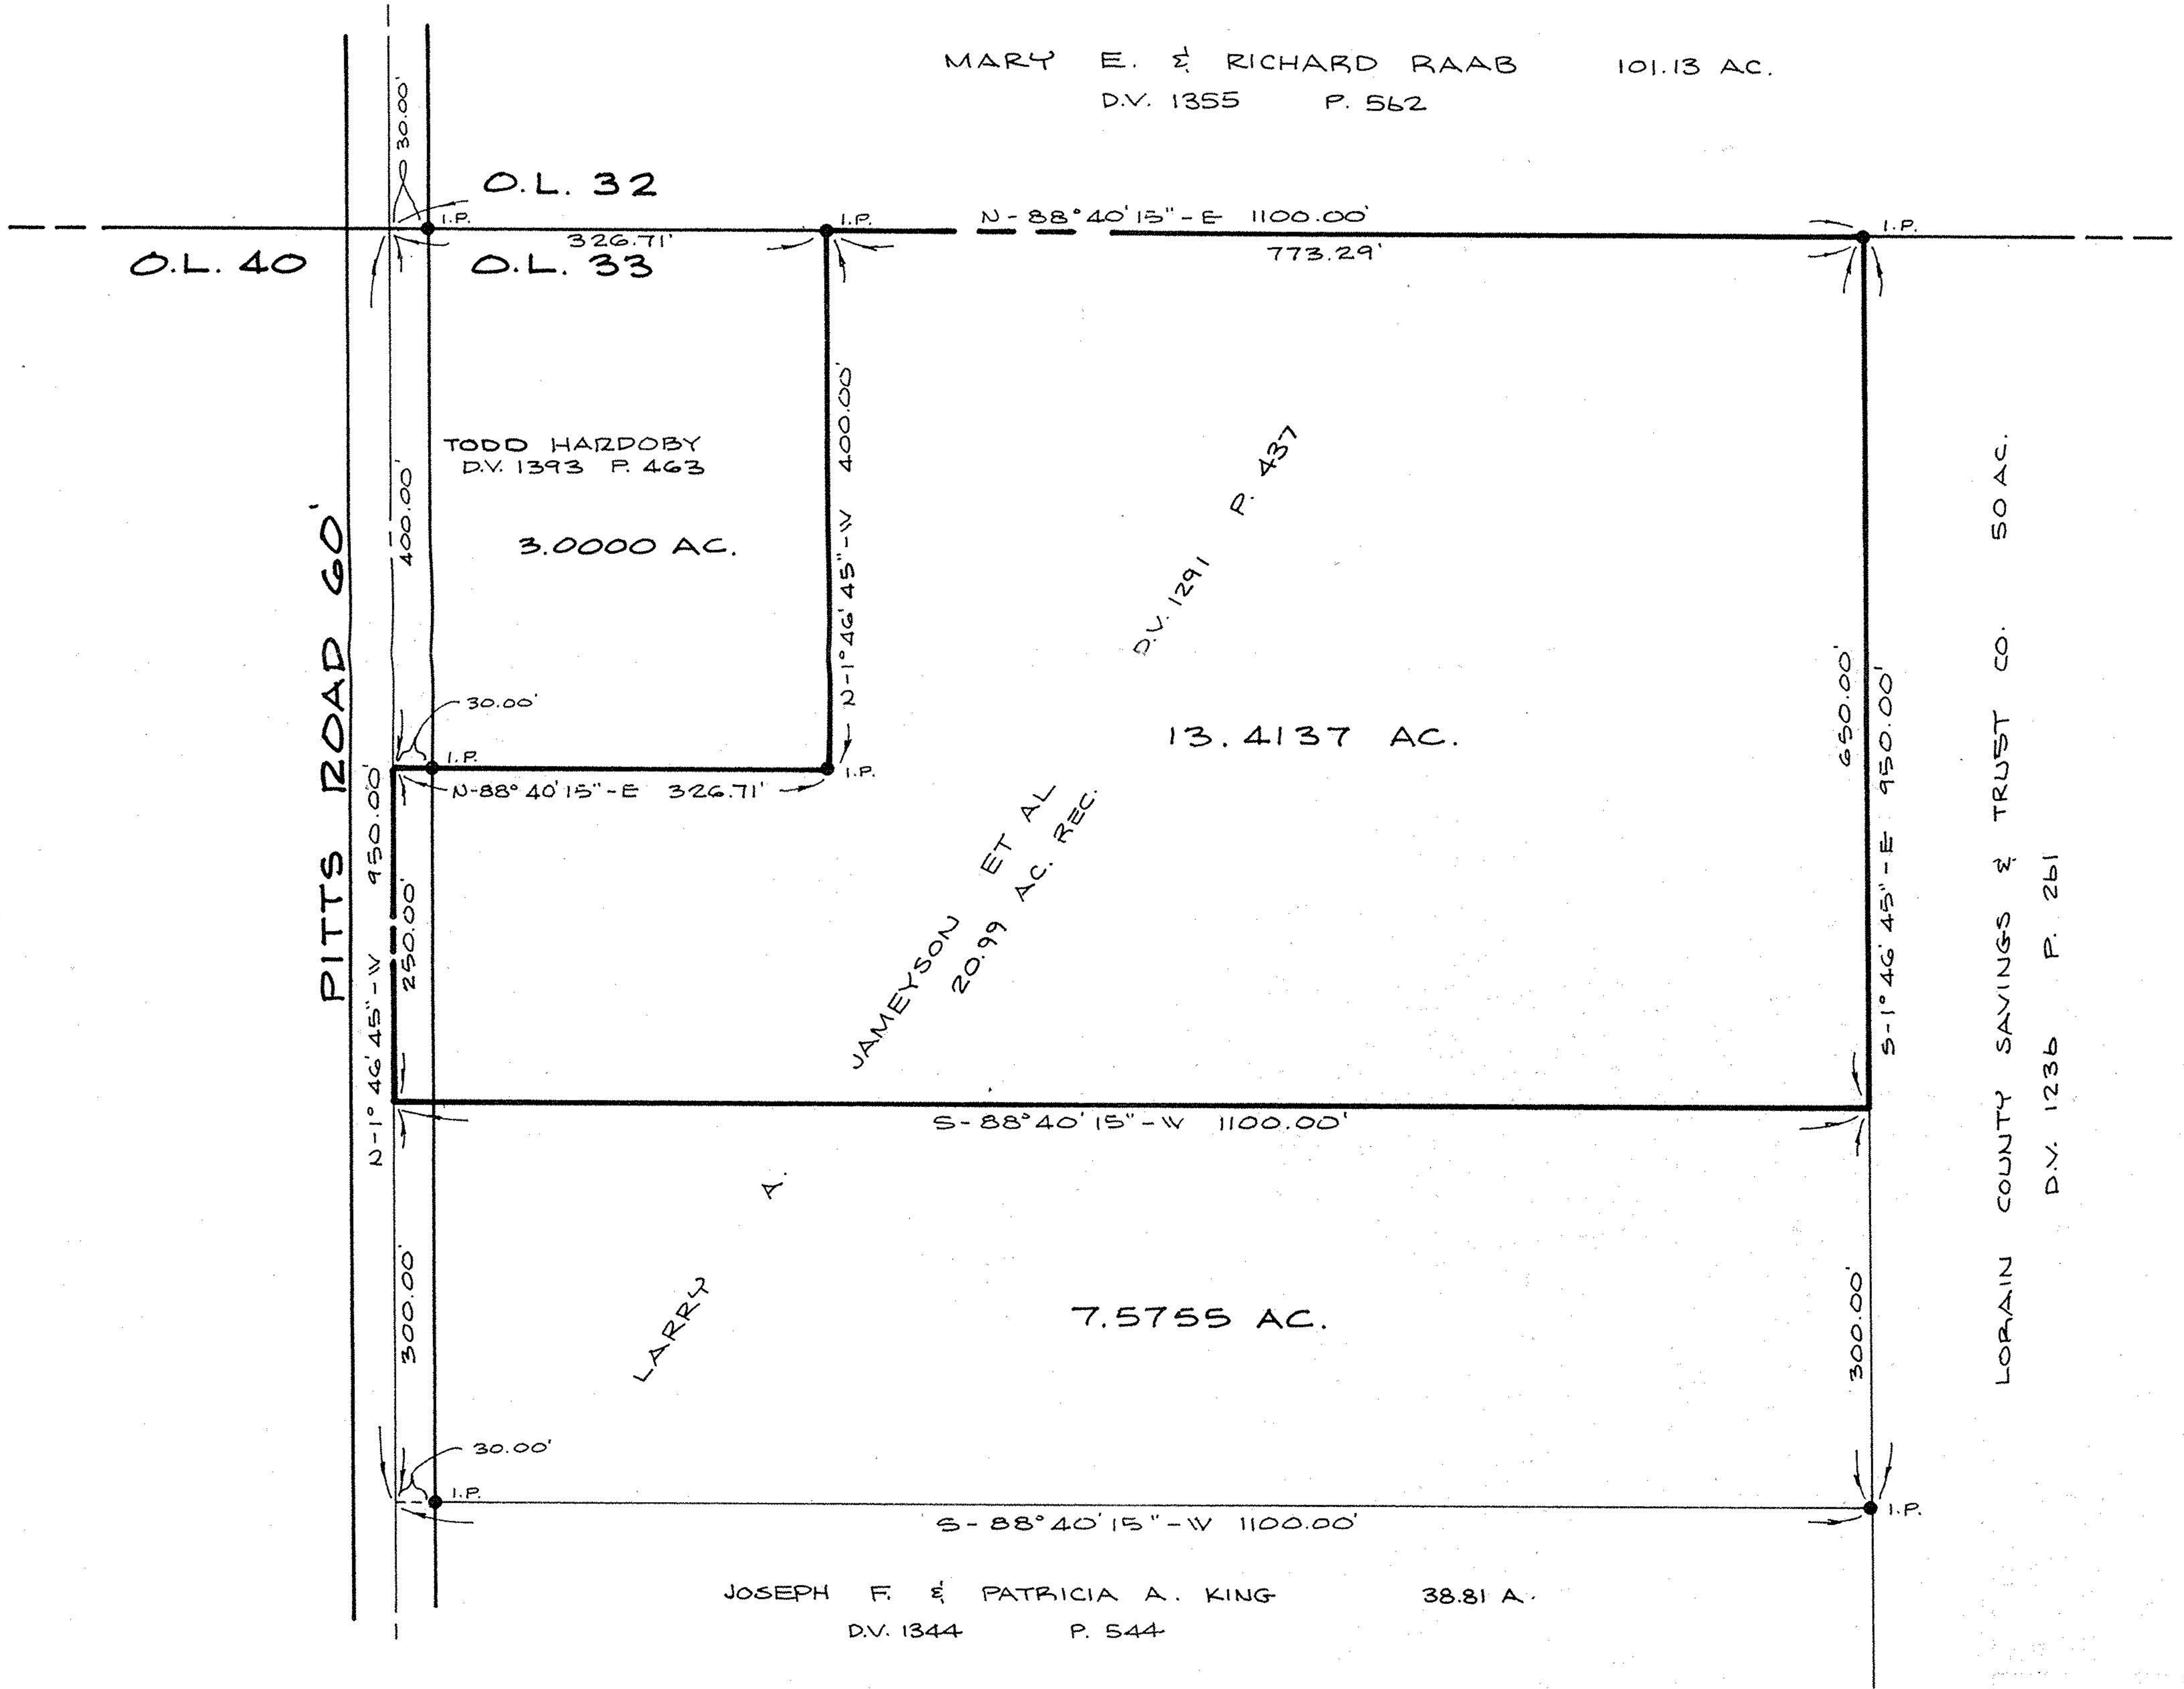

**MAP OF PROPERTY SPLIT**  
 COUNTY OF LORAIN - STATE OF OHIO  
 BEING PART OF  
 WELLINGTON TOWNSHIP ORIGINAL LOT N<sup>o</sup> 33

SCALE 1" = 100'

#17719

APPROVED  
 LORAIN CO.  
 MAP DEPT.  
 DATE 10-15-87  
 PAGE 18-B  
 BY C. FRANCIS  
 VOID AFTER 17719

424 Middle Avenue  
 P.O. Box 89  
 Elyria, Ohio 44036

AUG. 12, 1987