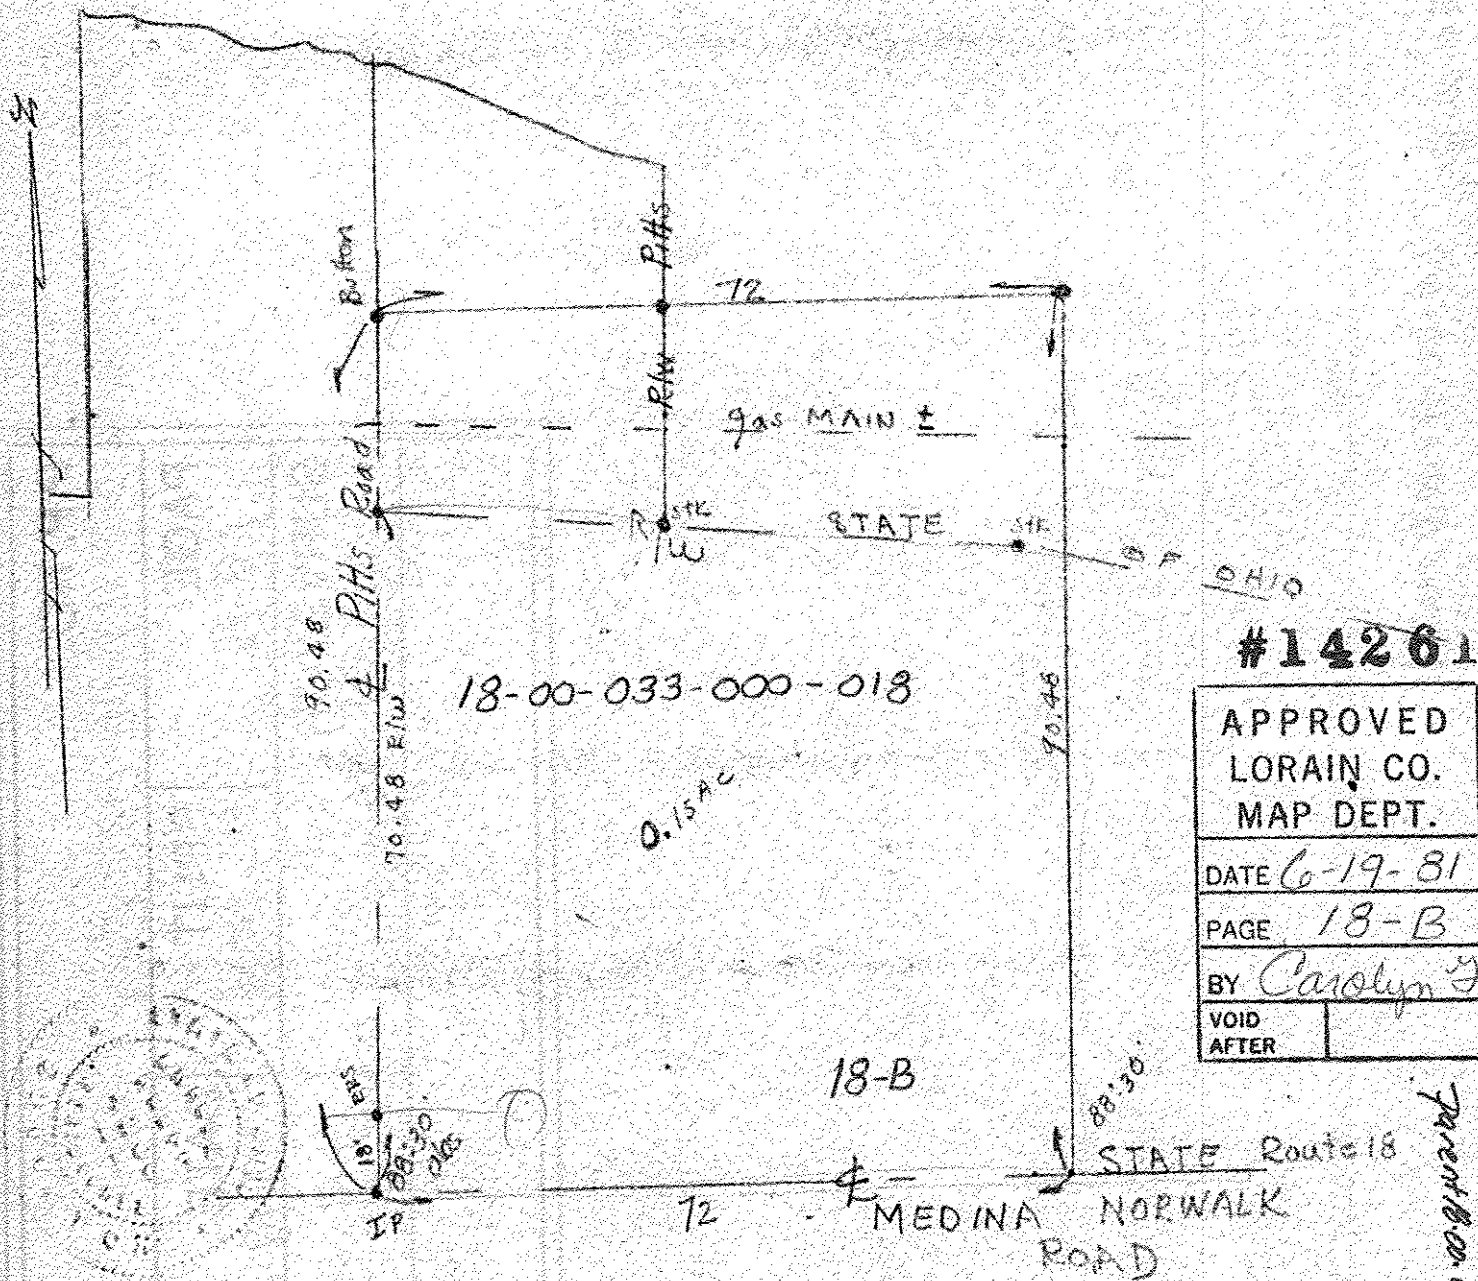

18-B

#14261

18-00-033-000-018

Map of Part of Lot 33 Wellington Twp. Lorain Co. Ohio
Scale 1" = 20' May 19, 1980
By Arnold F. Koepf Reg. Surveyor No. 4306

Part of Perm. Parcel 18-00-033-000-003 7.22 Acres

18-00-033-000

#14261

APPROVED LORAIN CO. MAP DEPT.	
DATE 6-19-81	
PAGE 18-B	
BY Carolyn J	
VOID	AFTER

18-B

18-00-033-000-018 225,026
Parent 18-00-033-000-019