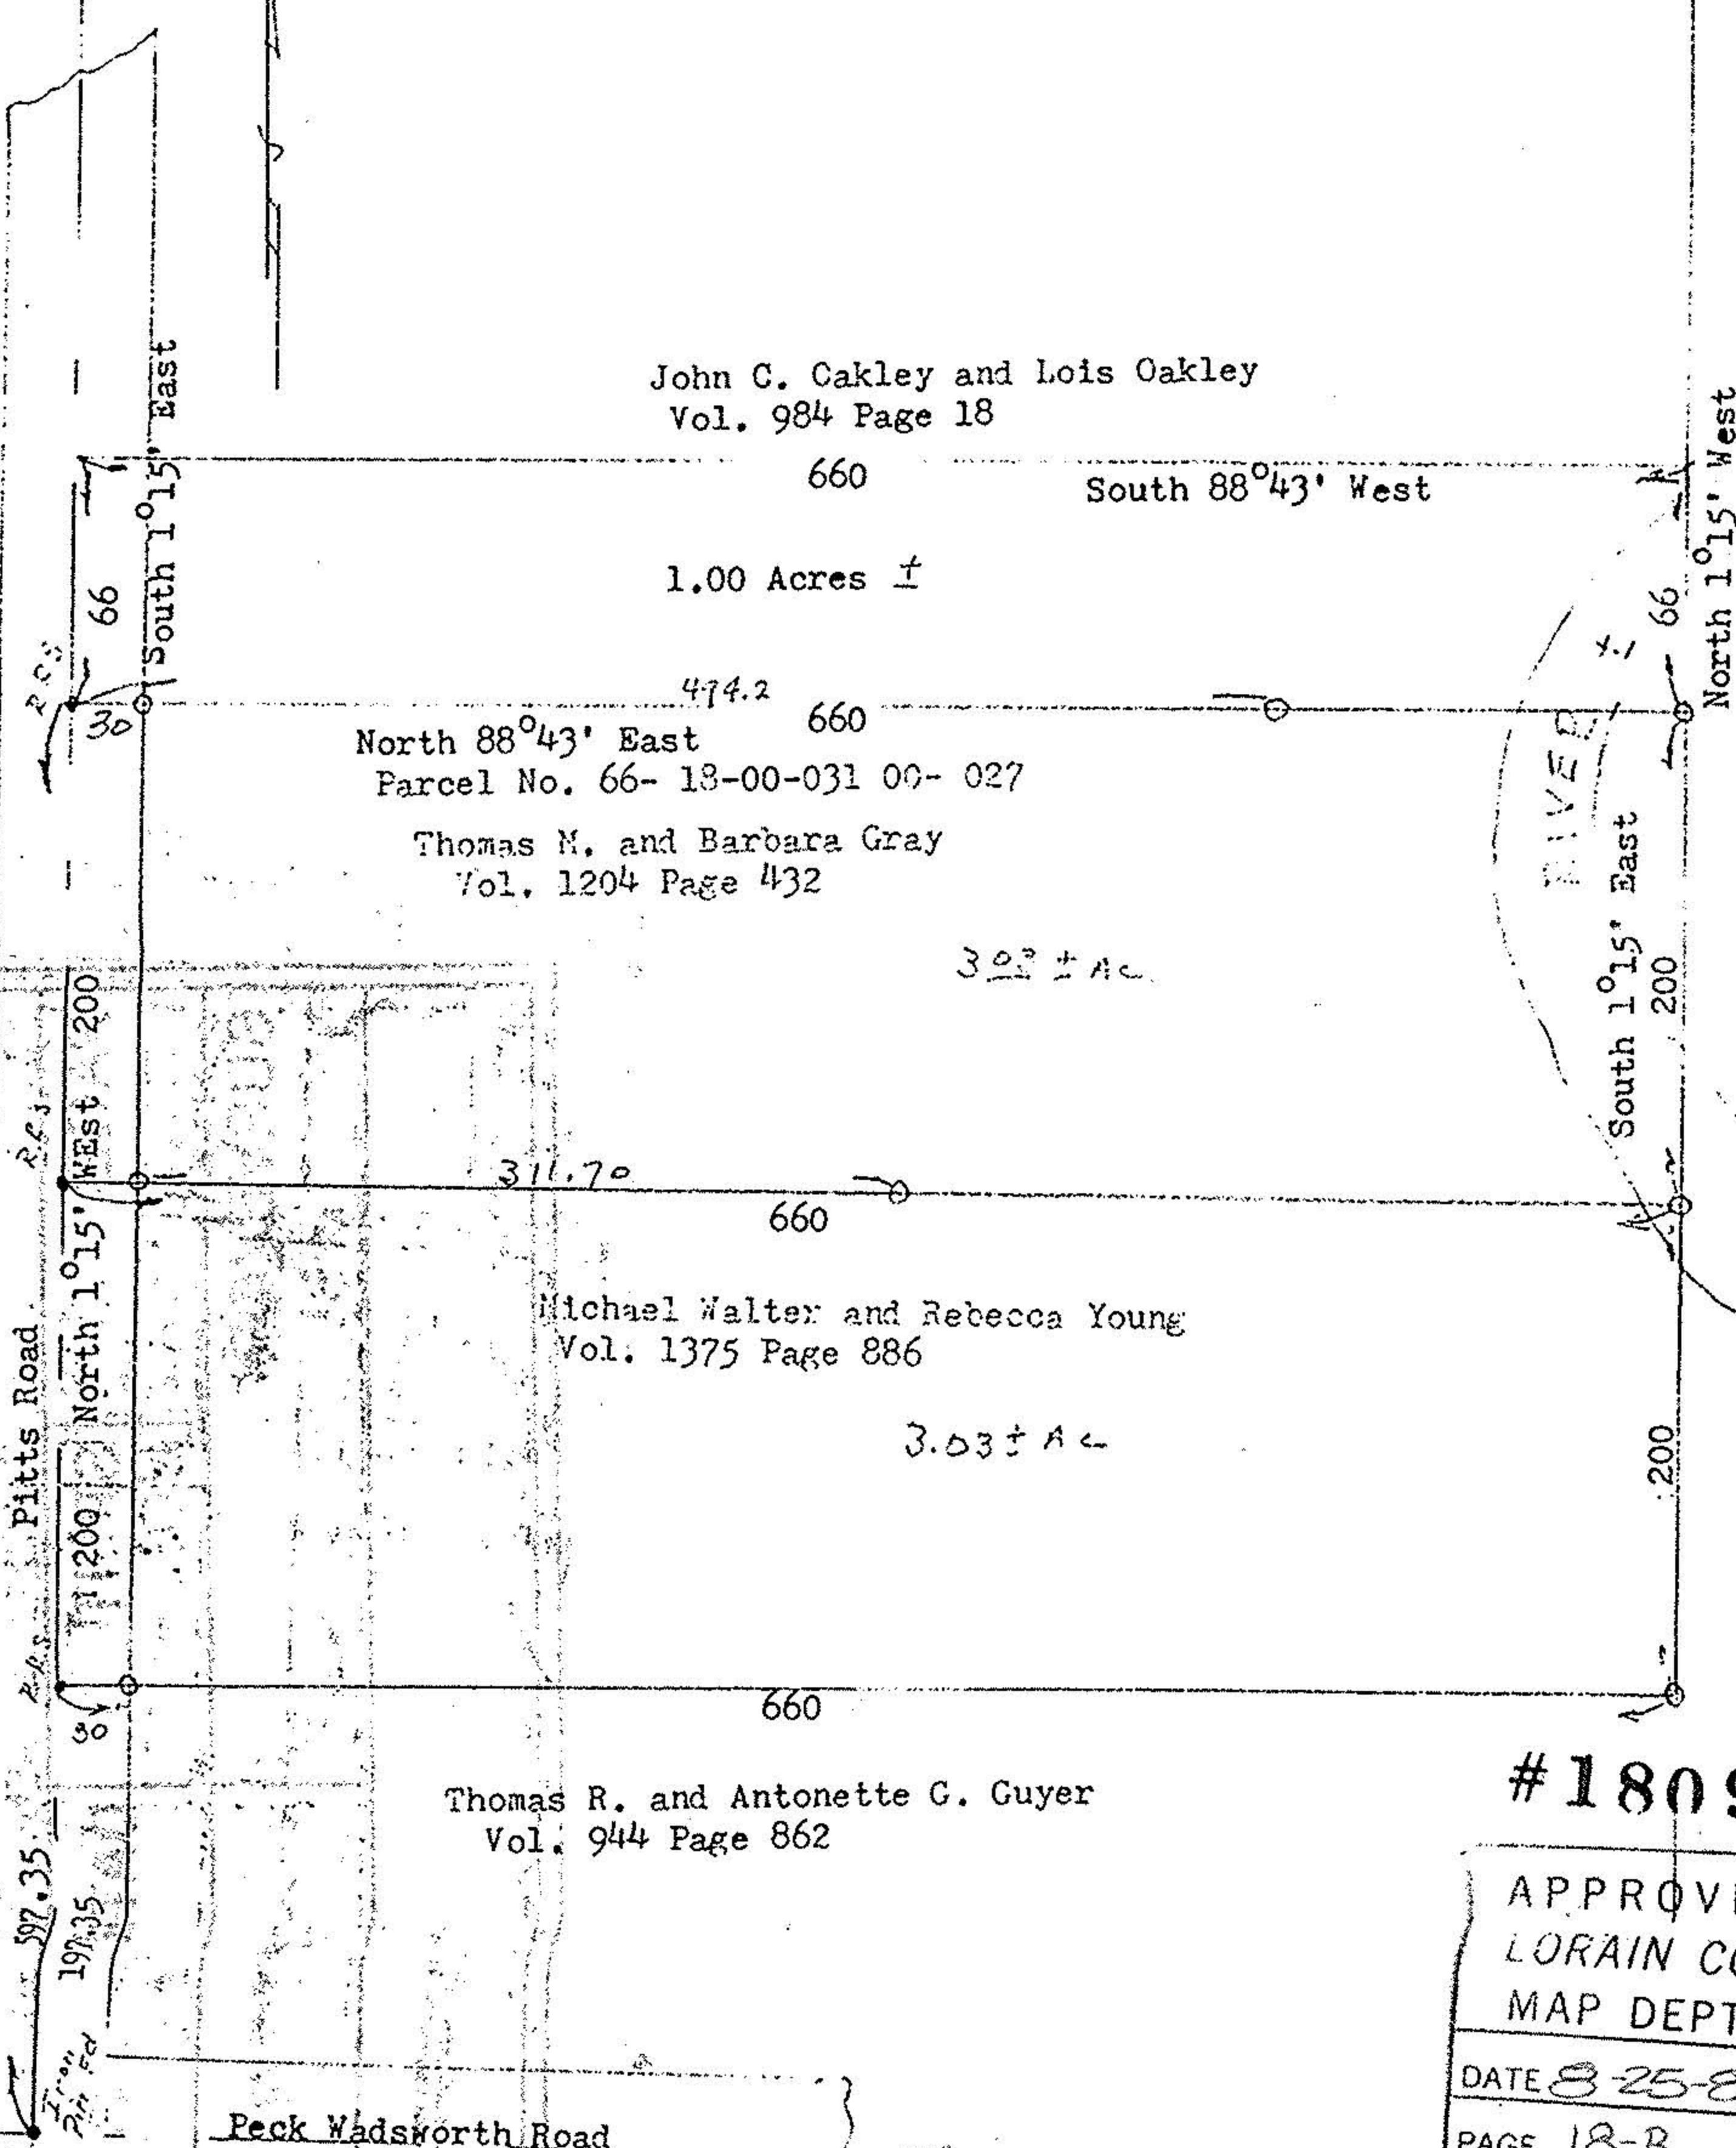

Map of Part of O.L. 31 Wellington Twp. Lorain Co. Ohio  
 Scale 1" 100' April 14, 1978  
 By Arnold F. Koepp Reg. Surveyor No. 4306  
 Map revised June 14, 1988

18-00-031-000-004  
 -04

18091

18-B

John C. Oakley and Lois Oakley  
 Vol. 984 Page 18

Thomas M. and Barbara Gray  
 Vol. 1204 Page 432

Michael Walter and Rebecca Young  
 Vol. 1375 Page 886

Thomas R. and Antonette G. Guyer  
 Vol. 944 Page 862

Vivian Ward  
 Vol. 839 Page 388

#18091

APPROVED LORAIN CO. MAP DEPT.	
DATE	8-25-88
PAGE	18-B
BY	C. Francis
VOID AFTER #	18091