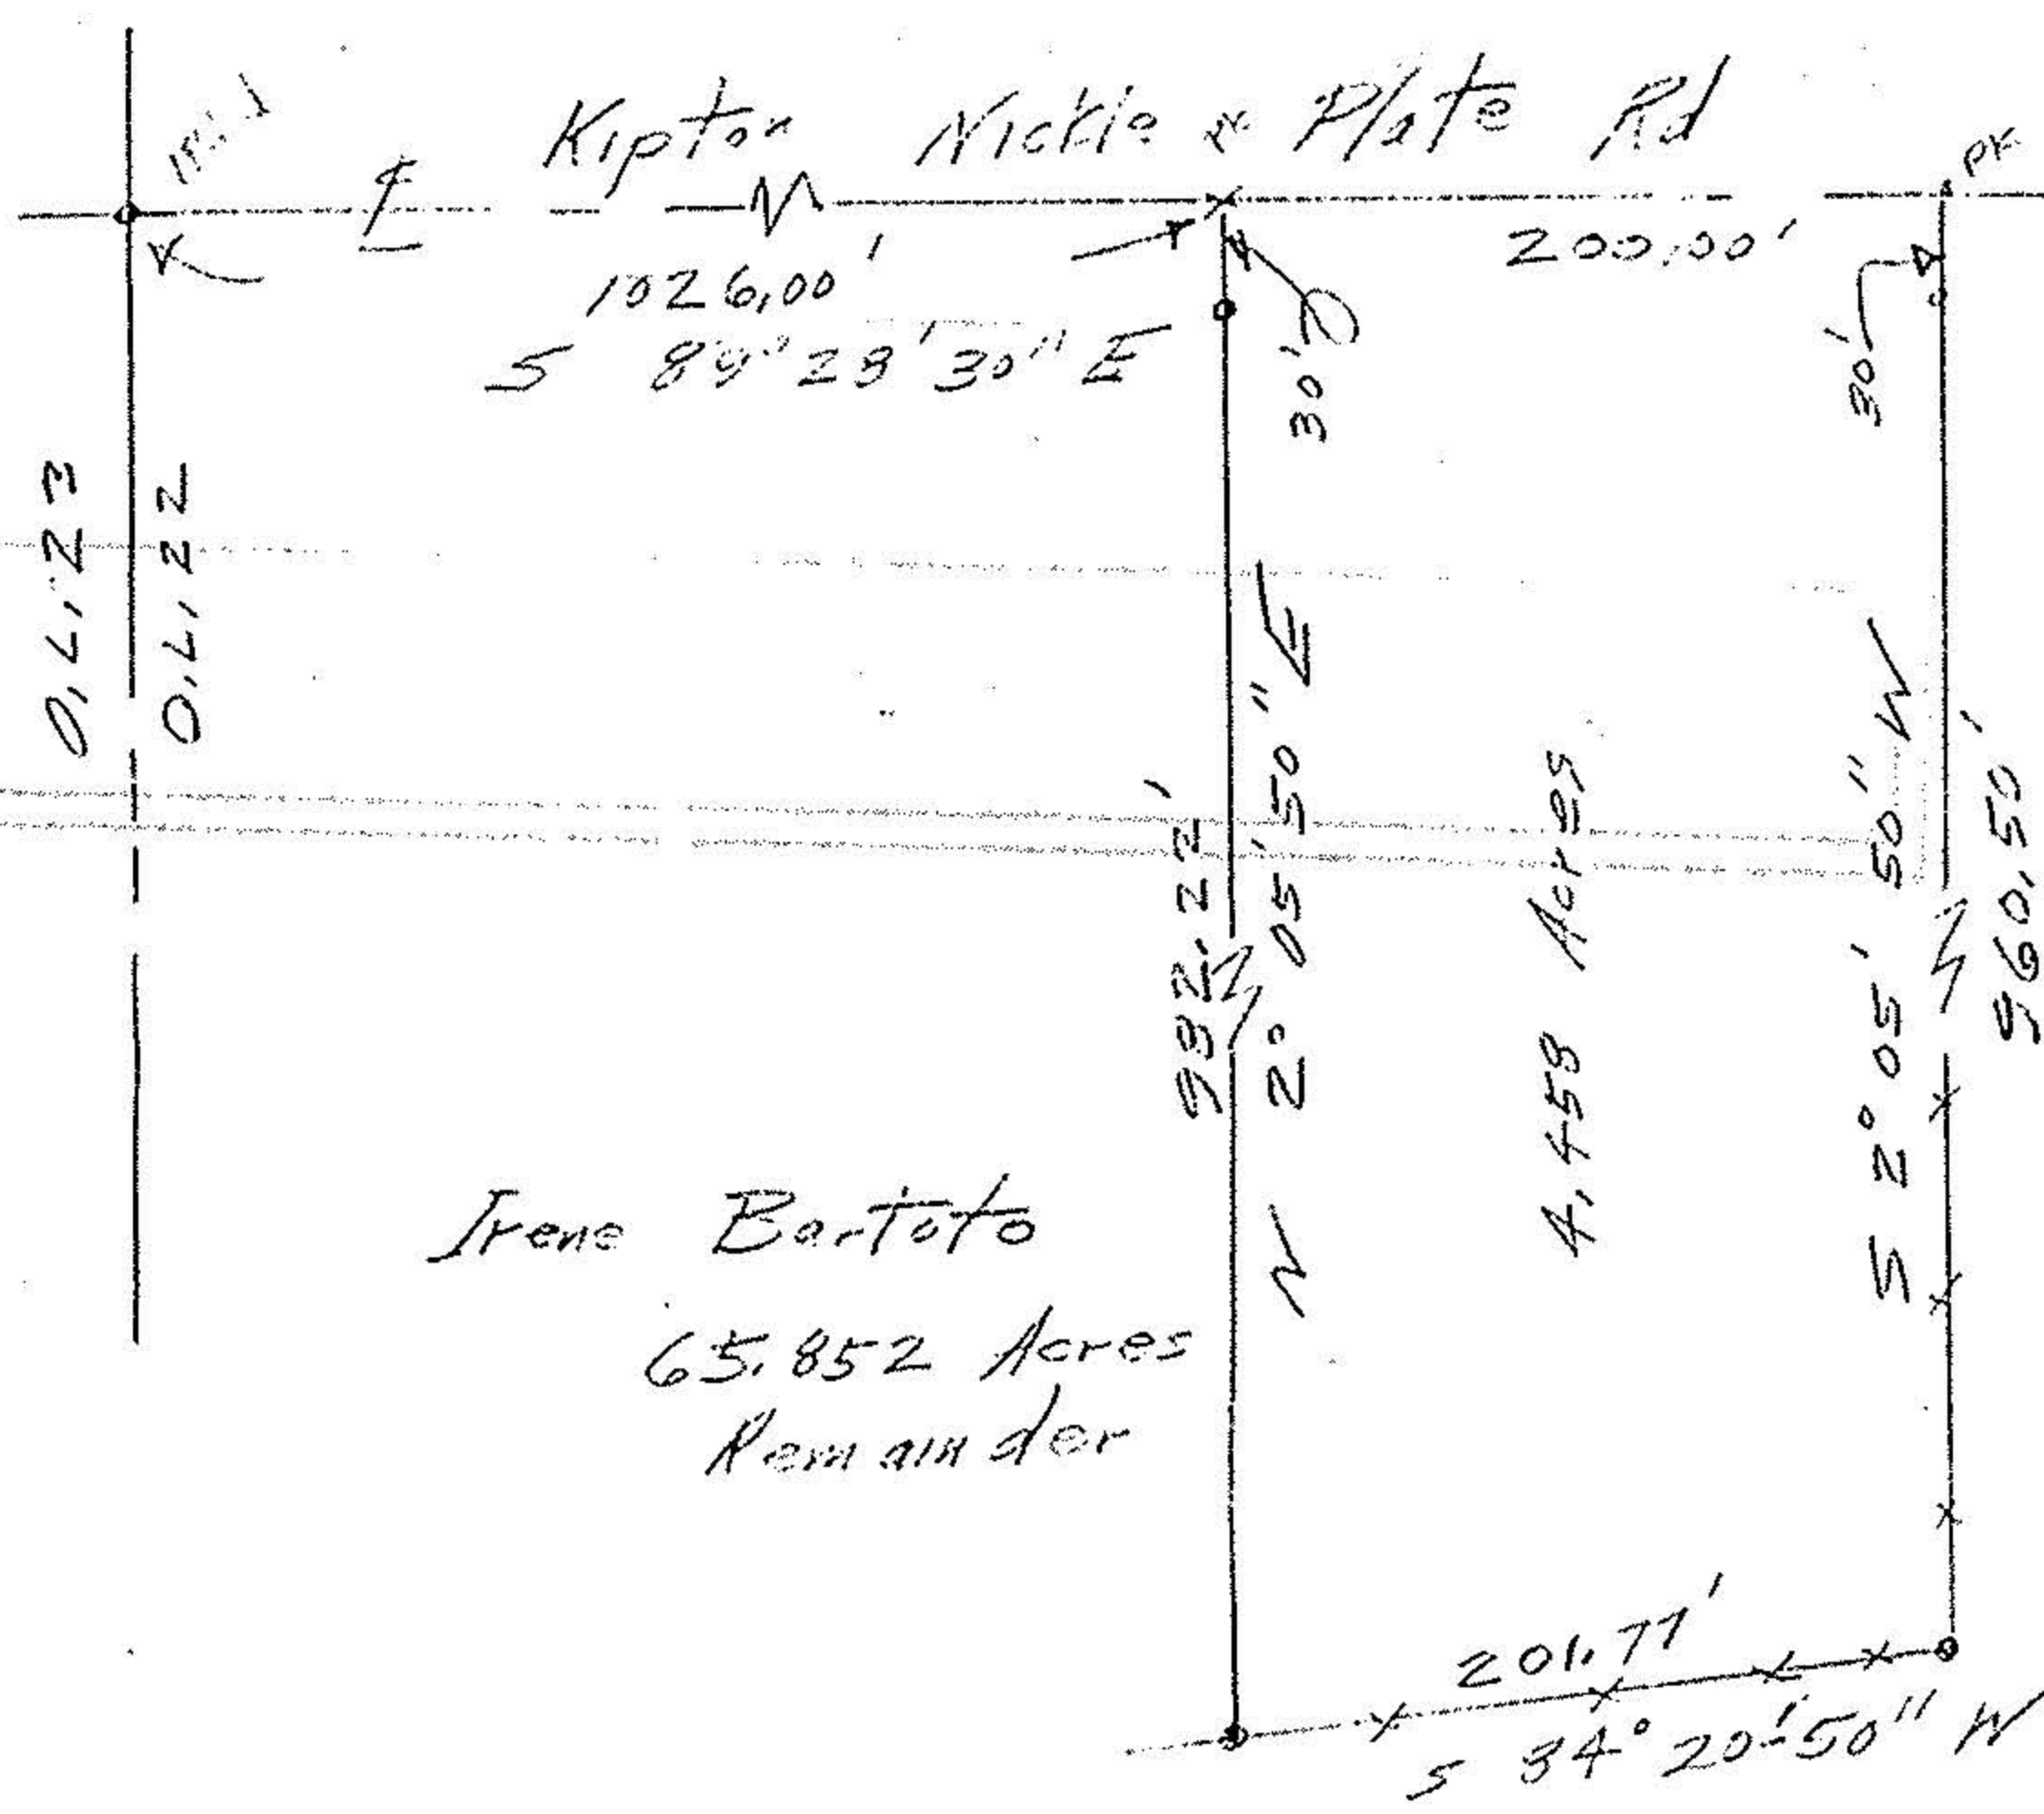

14-D

VOID

ST

Irene Bartoto
65.852 Acres
Remainder

4.458 Acres

14-D
14-00-022-000-

John Poznyurak
Reg Surveyor
5292

• 1/8" for set

Survey for Don Bartoto
Parcel Split
Original Lot 22
Pittsfield Township
Lorain County, Ohio
Scale 1"=100' Feb 1, 1938

VOID
#17920

APPROVED LORAIN CO. MAP DEPT.	
DATE 4-21-88	
PAGE 14-D	
BY C. FRANCIS	
VOID AFTER	17920