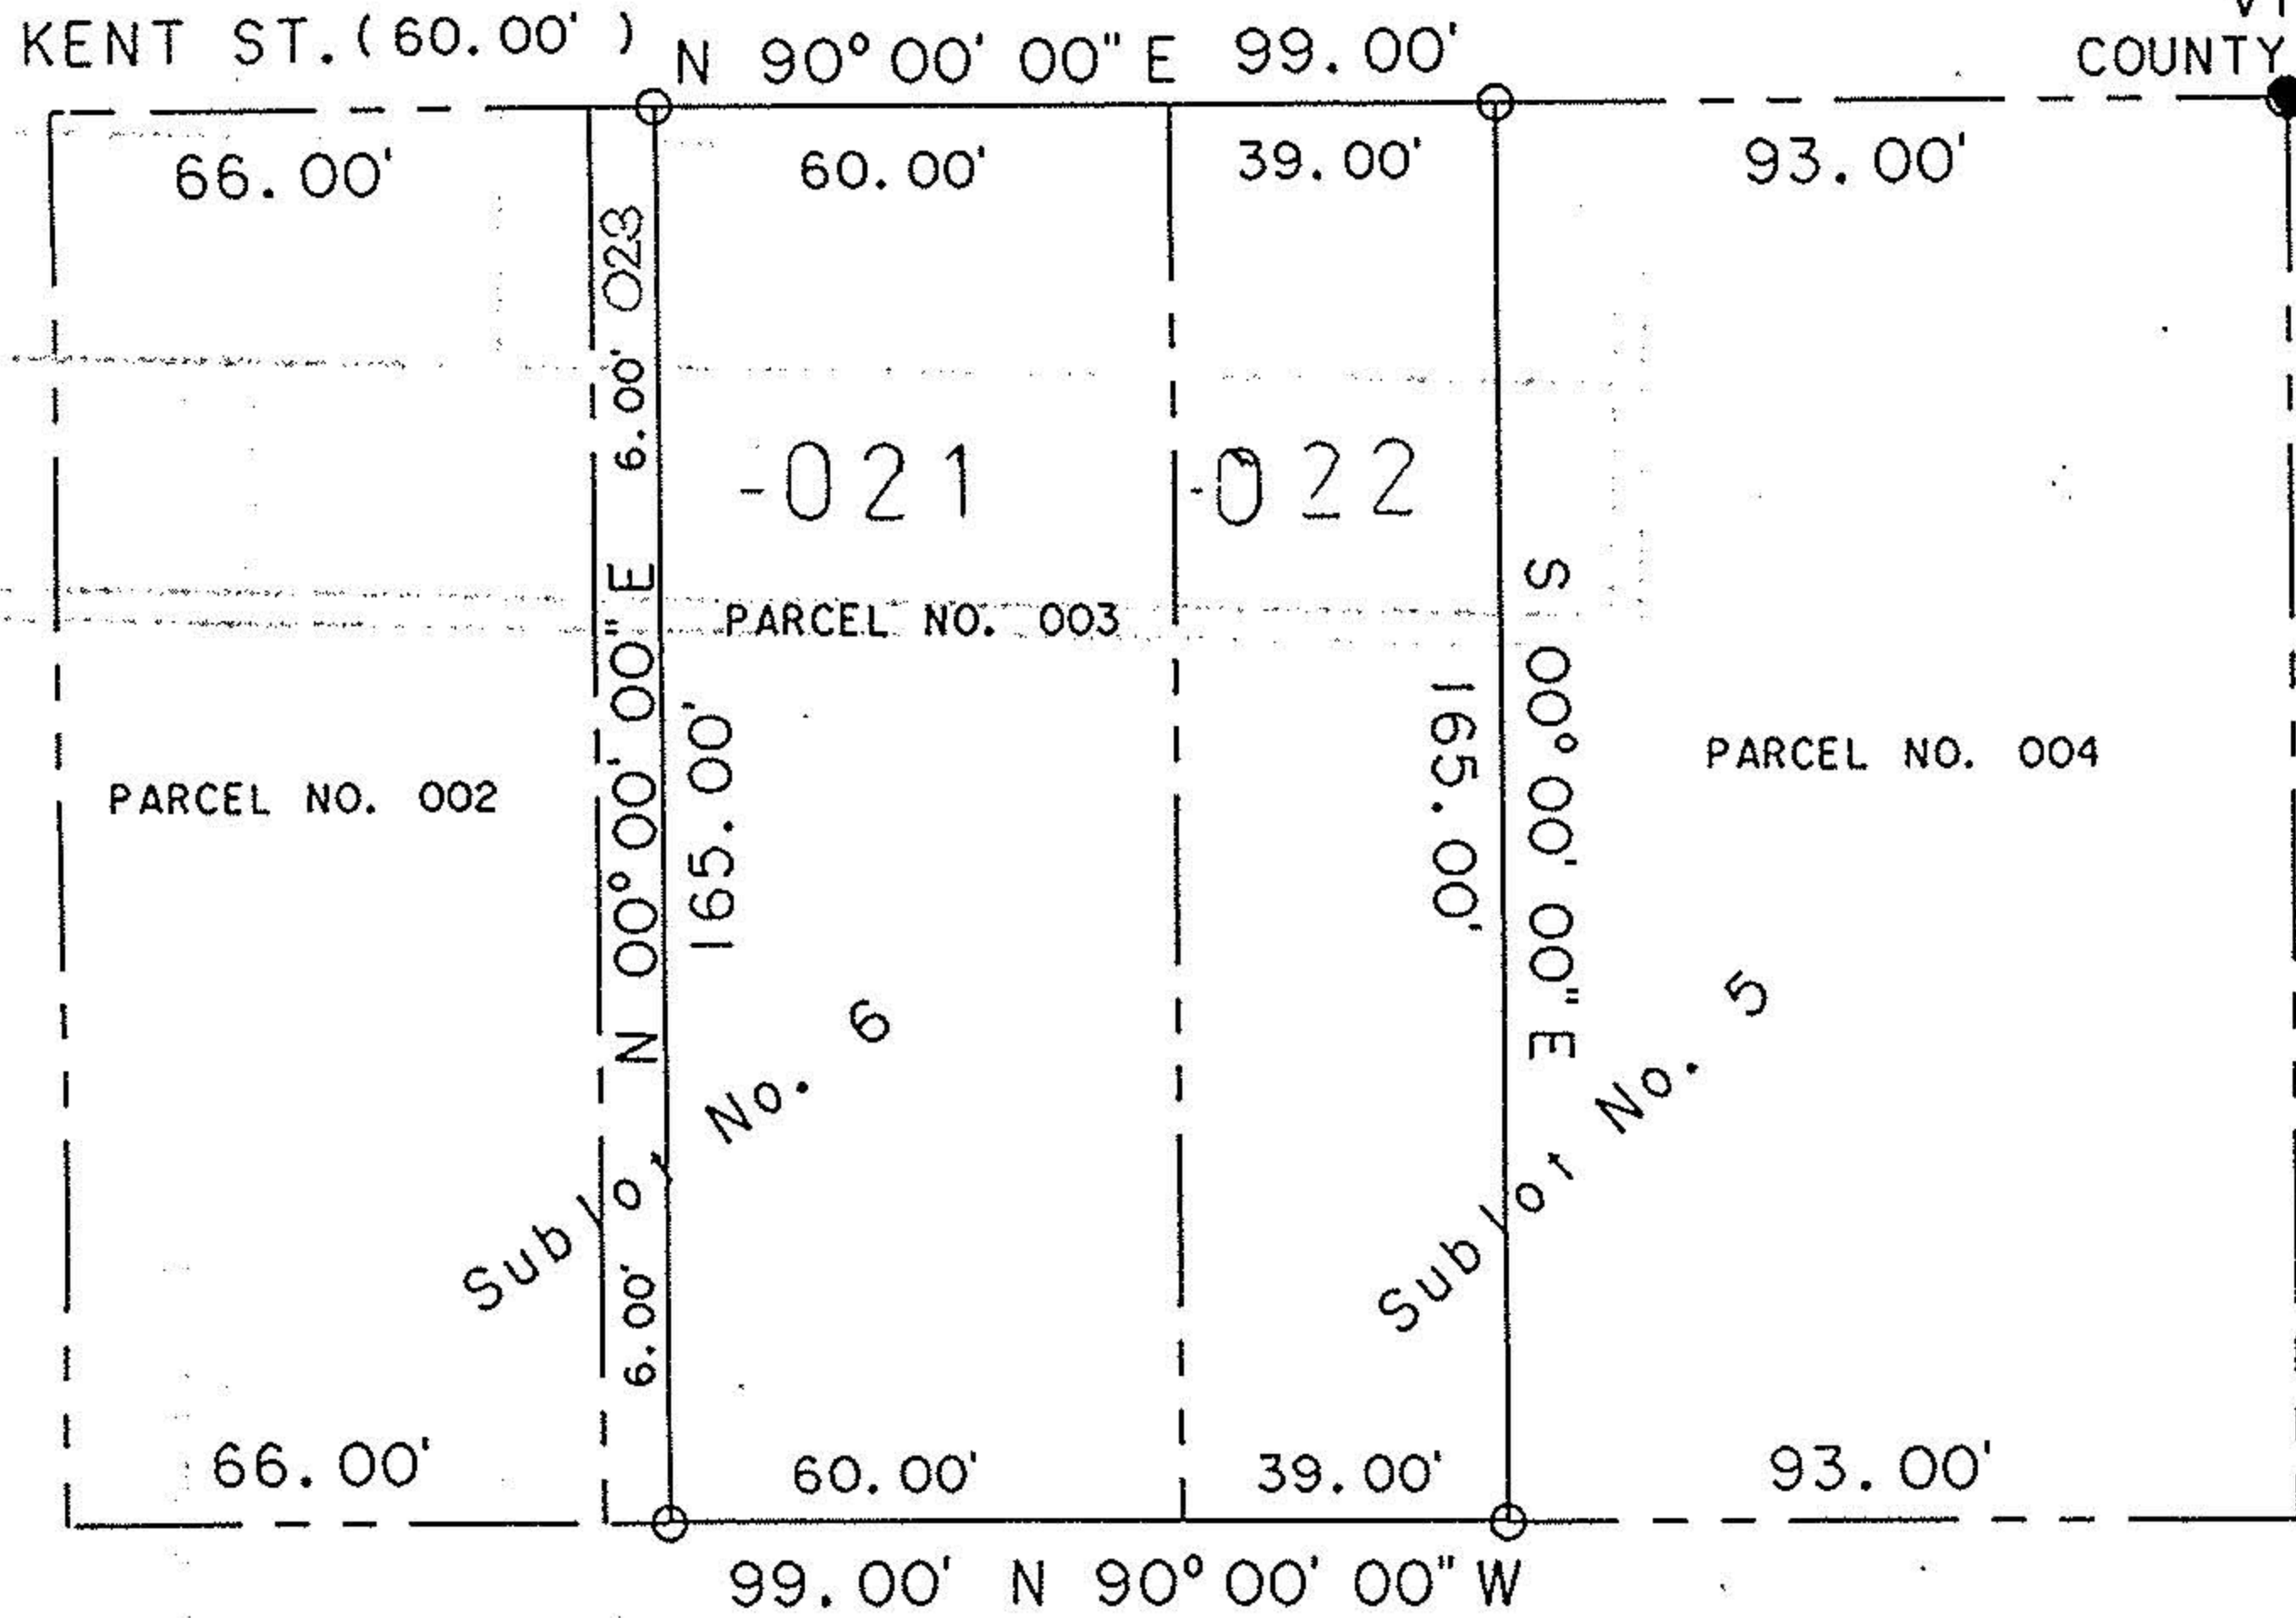

PLAT OF SURVEY

FOR
PAULA BROWN

PART OF WELLINGTON TWP. LOT NO. 26
S.S. WARNER'S SUBDIVISION SUBLOTS 5 8 6
VILLAGE OF WELLINGTON
COUNTY OF LORAIN, STATE OF OHIO

LEGEND:

IRON PIN SET ○

IRON PIN FOUND ●

RRS FOUND △

RRS SET ▴

PK NAIL FND./SET □

I hereby certify this survey to be correct to the best of my knowledge.

William L. Fox

William L. Fox, P.S. 5878

MARY ANN JAMISON
LORAIN COUNTY RECORDER

FEB 27 3 41 PM '96

RECEIVED FOR RECORD

O.R. VOL

001224
PG 263
FILM ROLL NO 1059

O.R. VOL PAGE
1224 000265

18 20 (mm)

Via
3/29/97

21703	
APPROVED LORAIN CO. MAP DEPT	
DATE	
PAGE	1800-026B
BY	