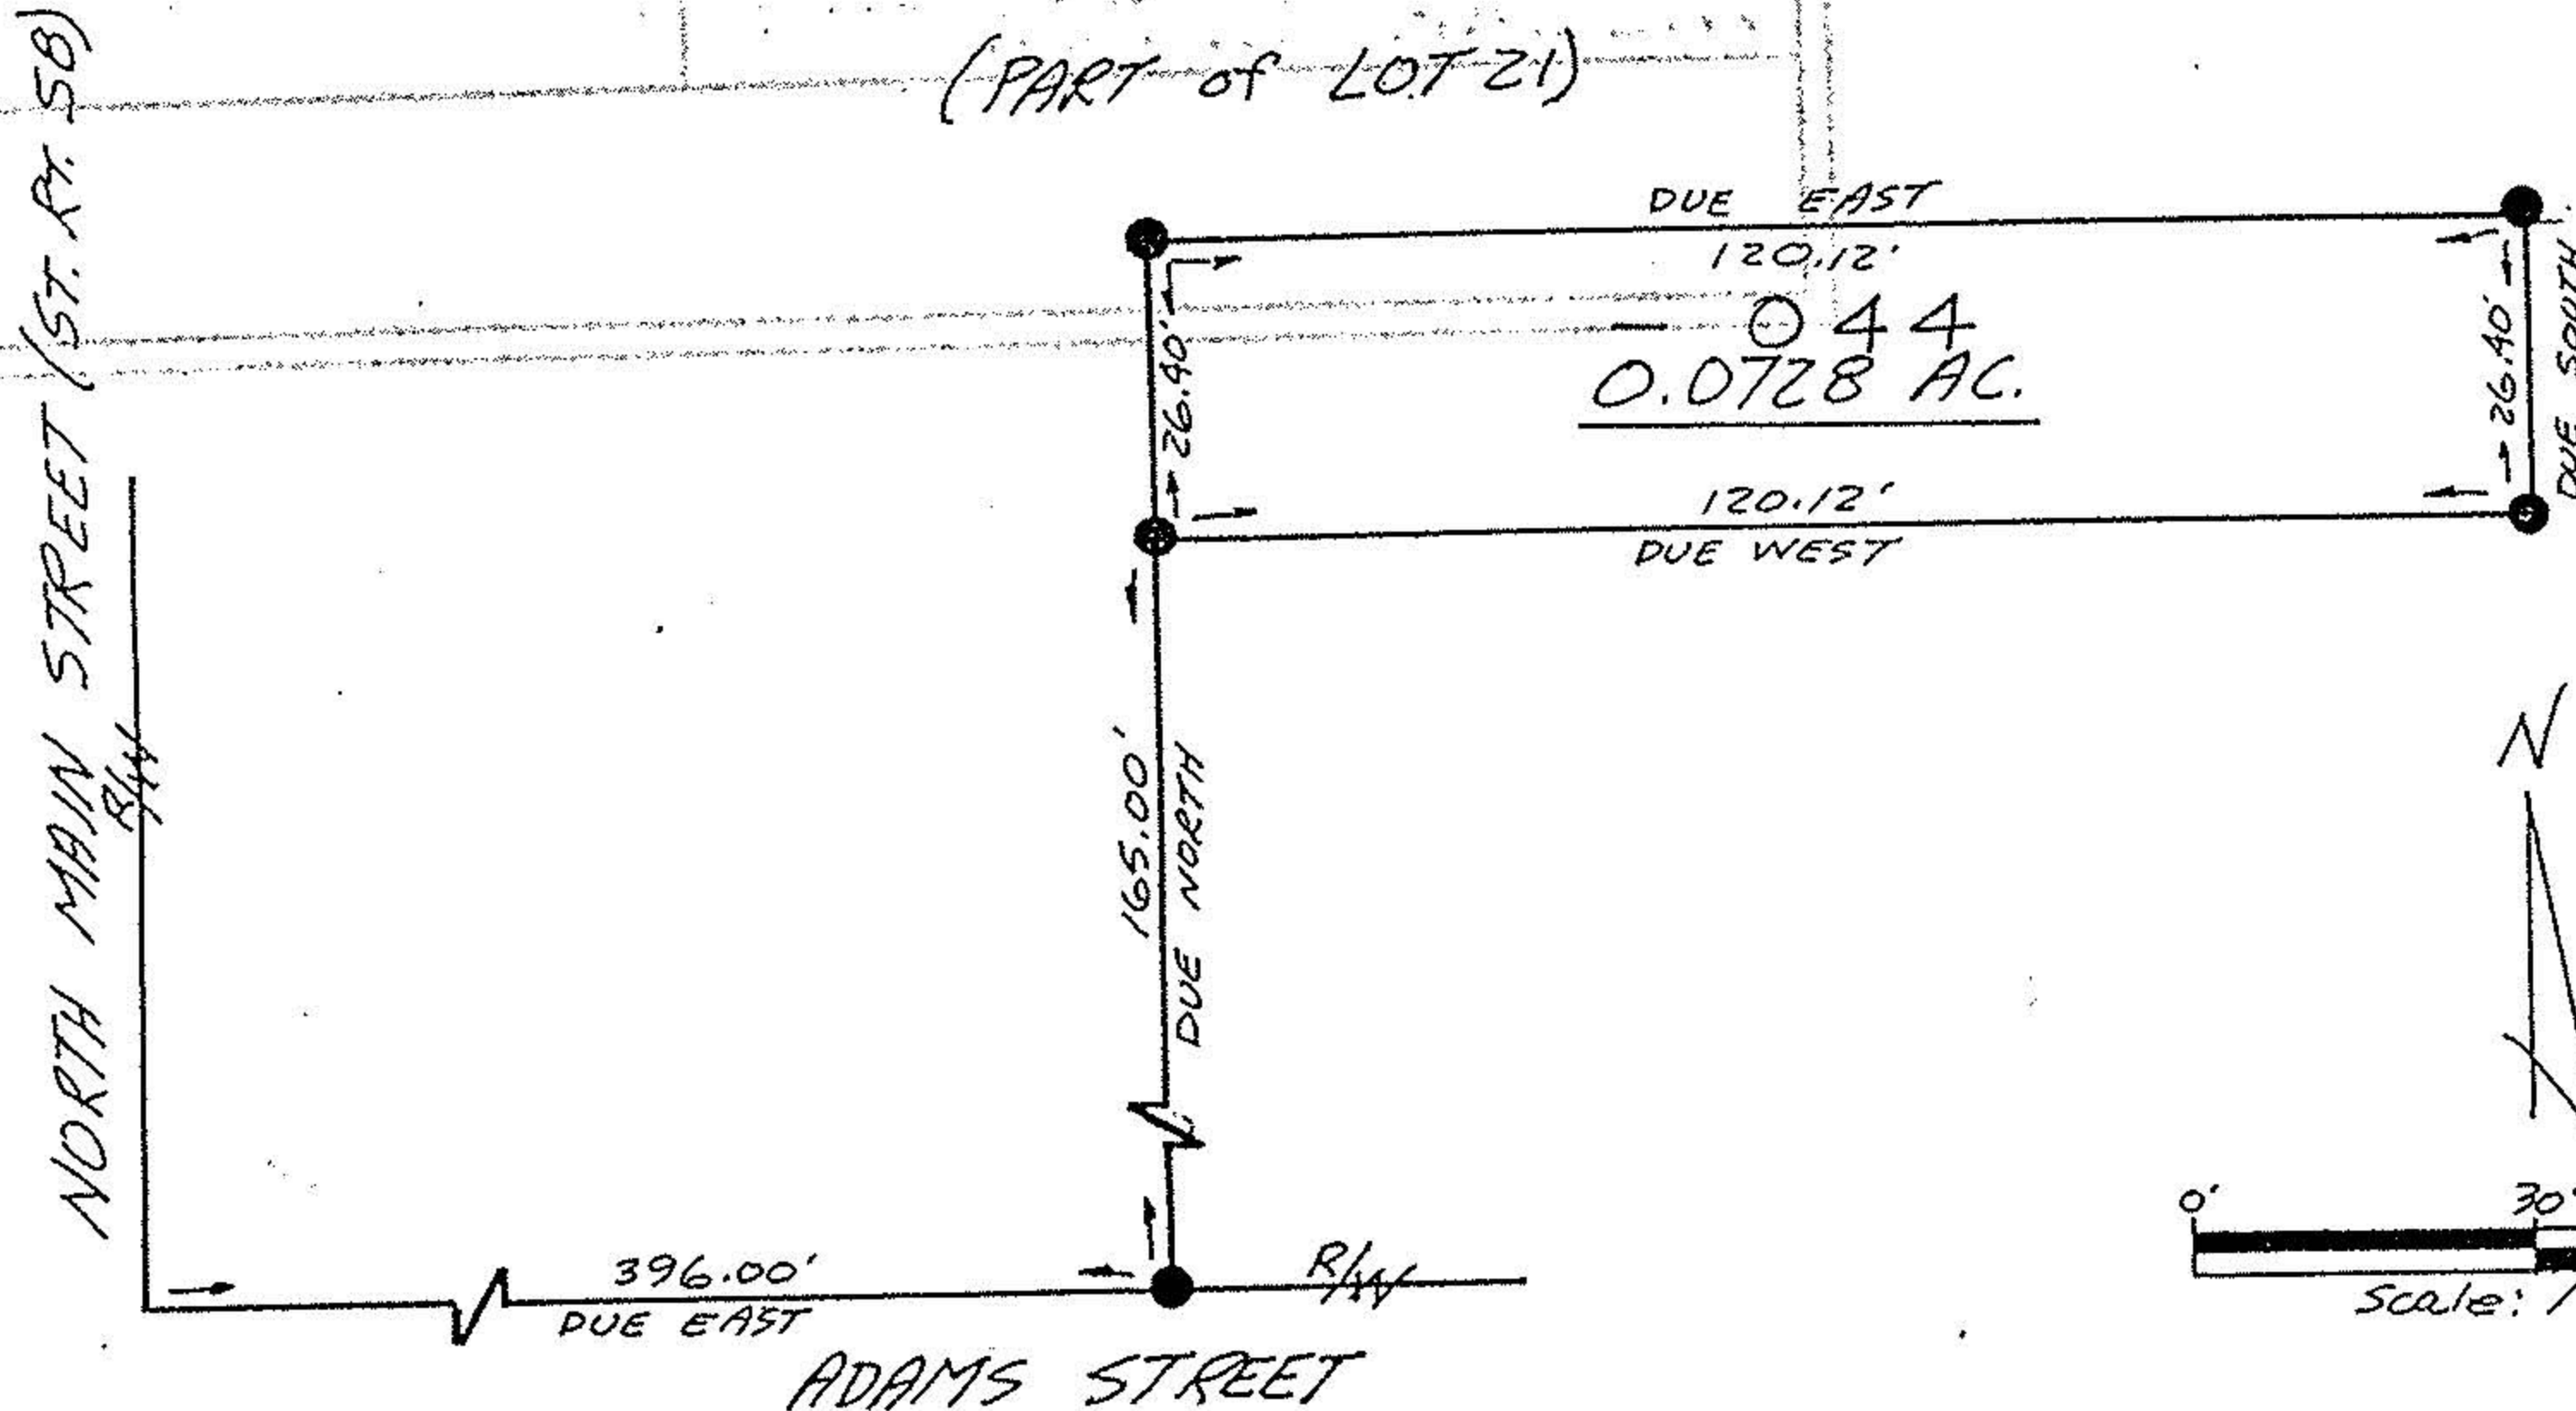

PLAT OF SURVEY
FOR
ST. PATRICK'S CHURCH
WELLINGTON, OHIO

(PART of LOT 21)

21590

APPROVED LORAIN CO. MAP DEPT
DATE 12-5-95
PAGE 18-00-021A
BY CAROLYN FRANCS
21590

LEGEND:

● IRON PIN FOUND

JOB NO.: 76-104
DATE: 10/11/95

18-00-021-102

William L. Fox

WILLIAM L. FOX, P.S.
REGISTERED SURVEYOR #5878