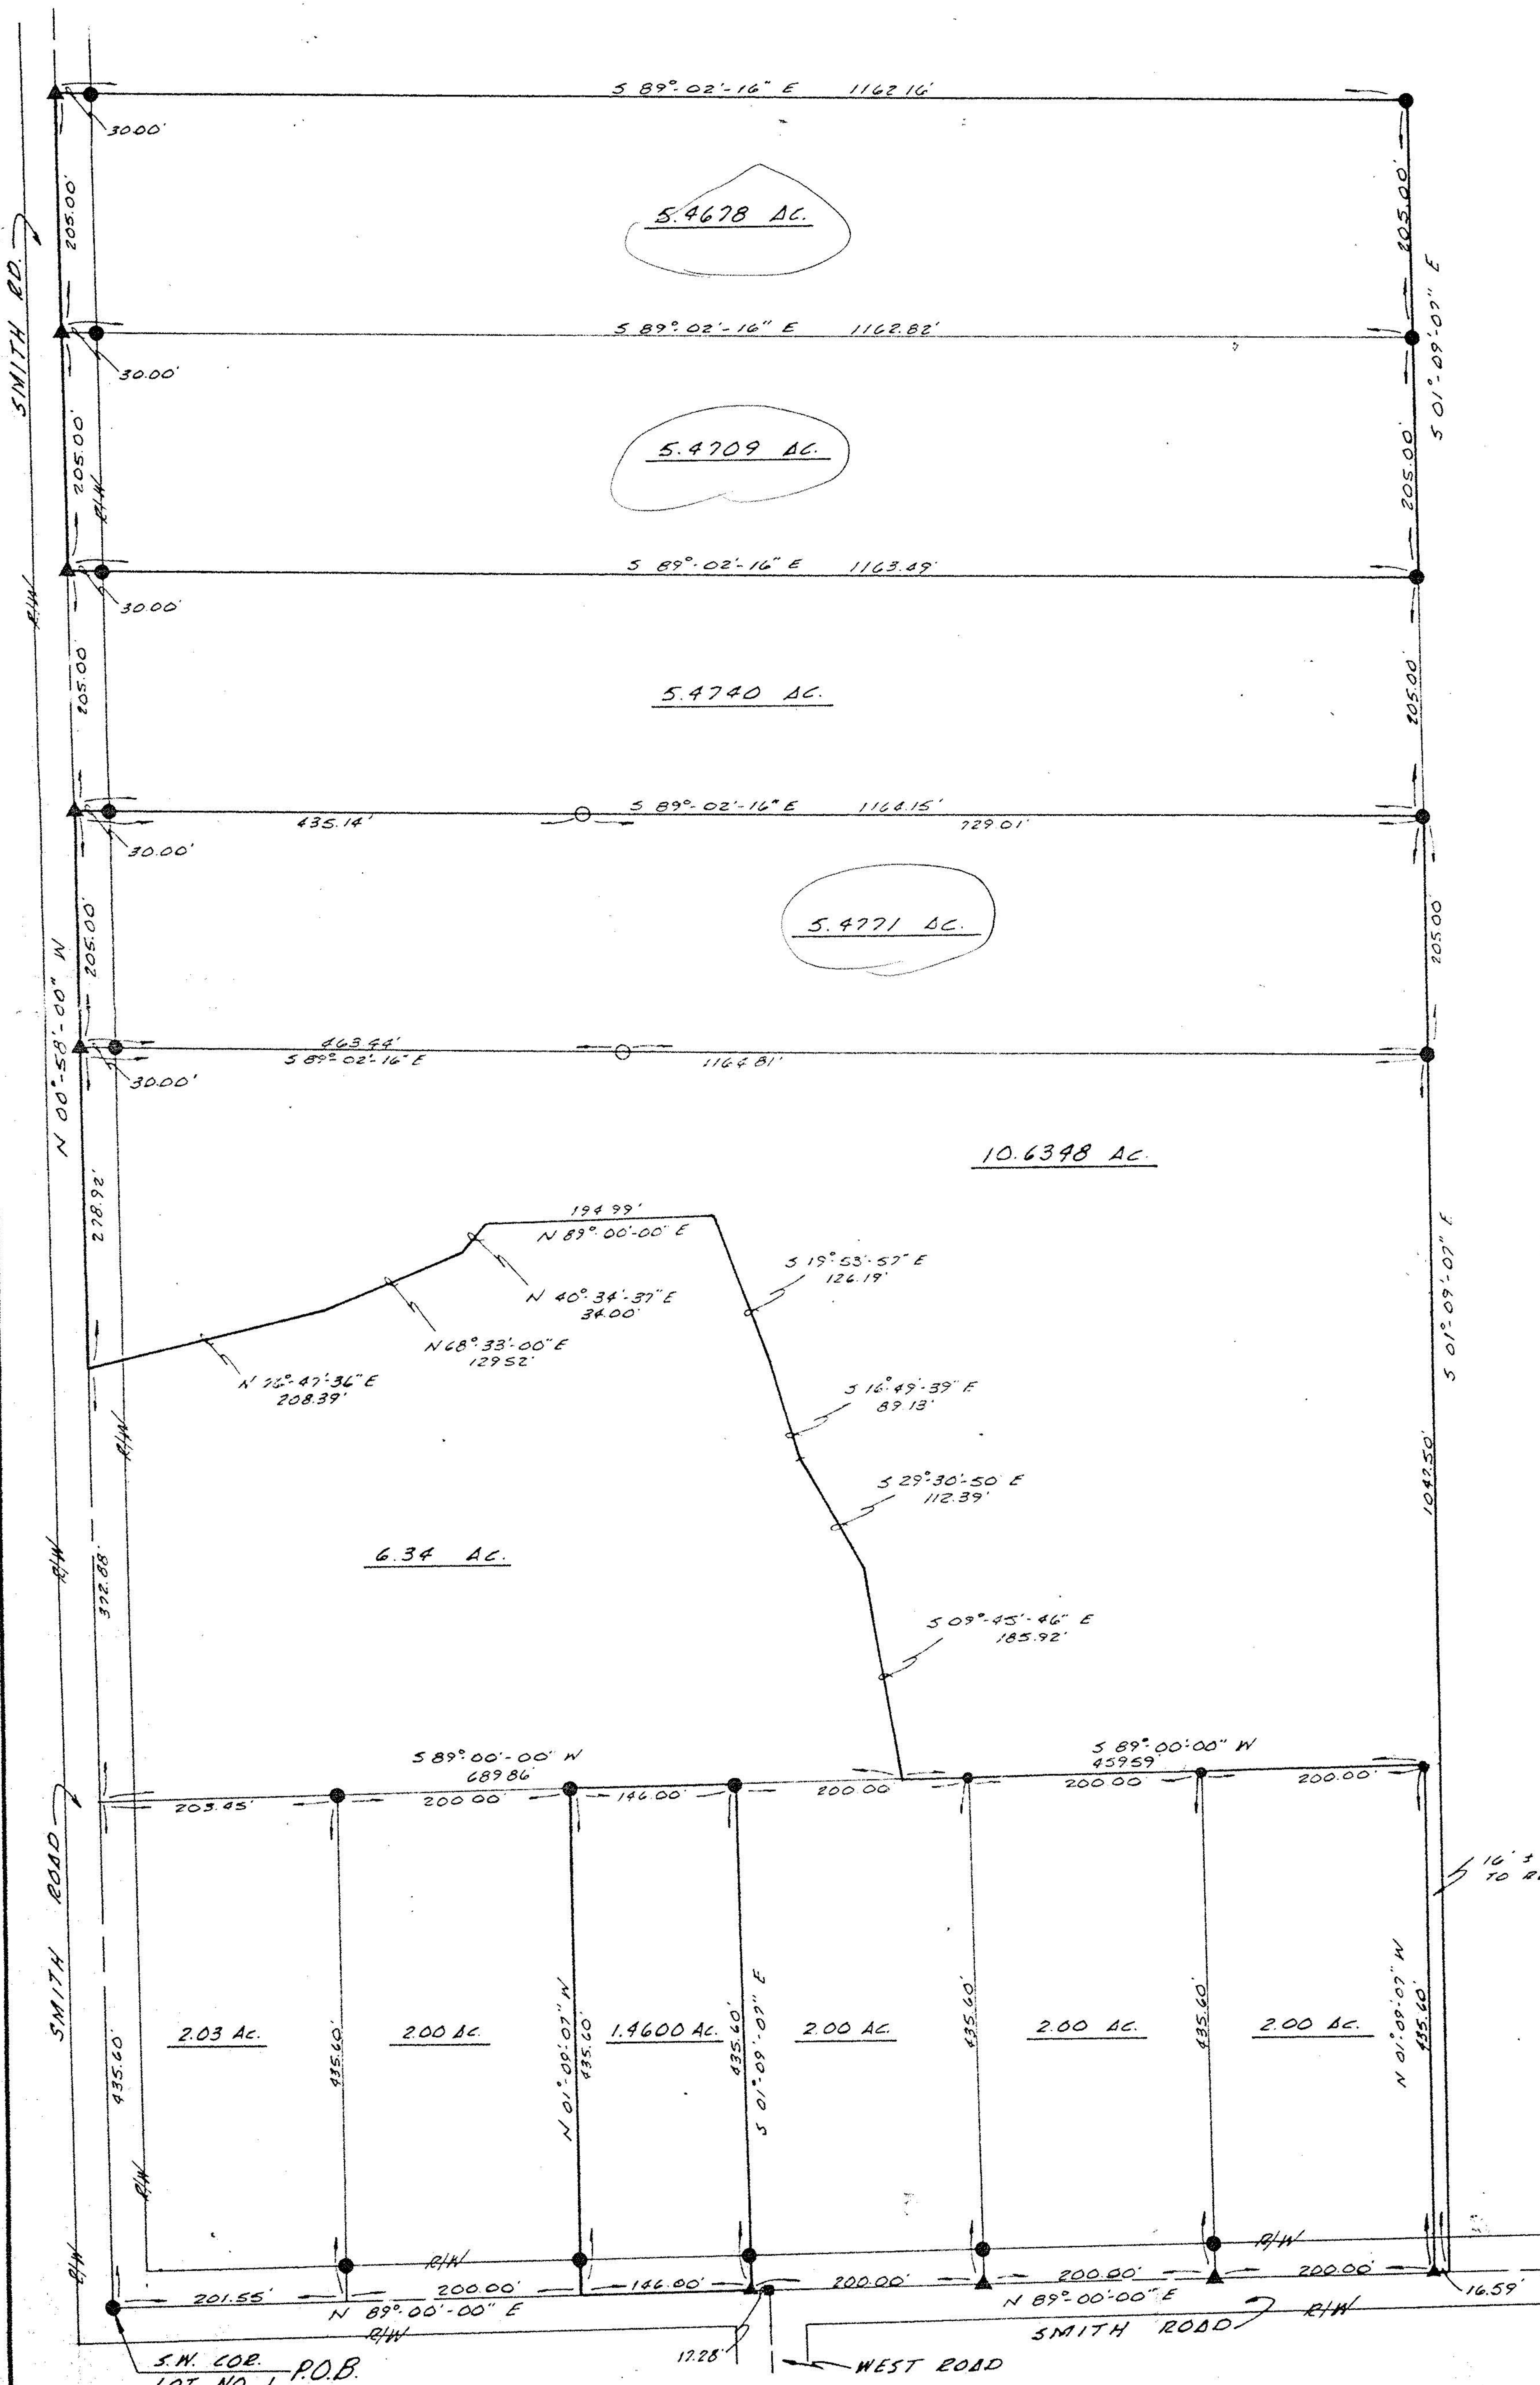

PLAT OF SURVEY  
FOR

BETTY WAGNER

SITUATED IN THE TOWNSHIP OF WELLINGTON,  
COUNTY OF LORAIN, STATE OF OHIO, KNOWN  
AS BEING A PART OF ORIGINAL LOT NO. 1,  
TOWNSHIP 3 NORTH, RANGE 18 WEST.

NORTH

LEGEND

- IRON PIN FOUND
- IRON PIN SET
- ▲ R/R SPIKE FOUND
- MONUMENT BOX FOUND

*William L. Fox*  
WILLIAM L. FOX P.S.  
REG. SURVEYOR NO. 5878

I HEREBY CERTIFY THIS  
PLAT TO BE A TRUE  
DELINERATION OF A FIELD  
SURVEY MADE BY WILLIAM  
L. FOX, AND THAT ALL  
MONUMENTS WERE FOUND  
OR SET AS SHOWN.

X19498

APPROVED	
LORAIN CO.	
MAP DEPT.	
DATE	8-13-91
PAGE	18-H
BY	<i>Carolyn Thomas</i>
VOID AFTER	1998

18-00-001-000  
DRAWN: C.E. THOMAS  
DATE: FEB. 8, 1991  
JOB NO.: 9106

REV.: JUNE 25, 1991