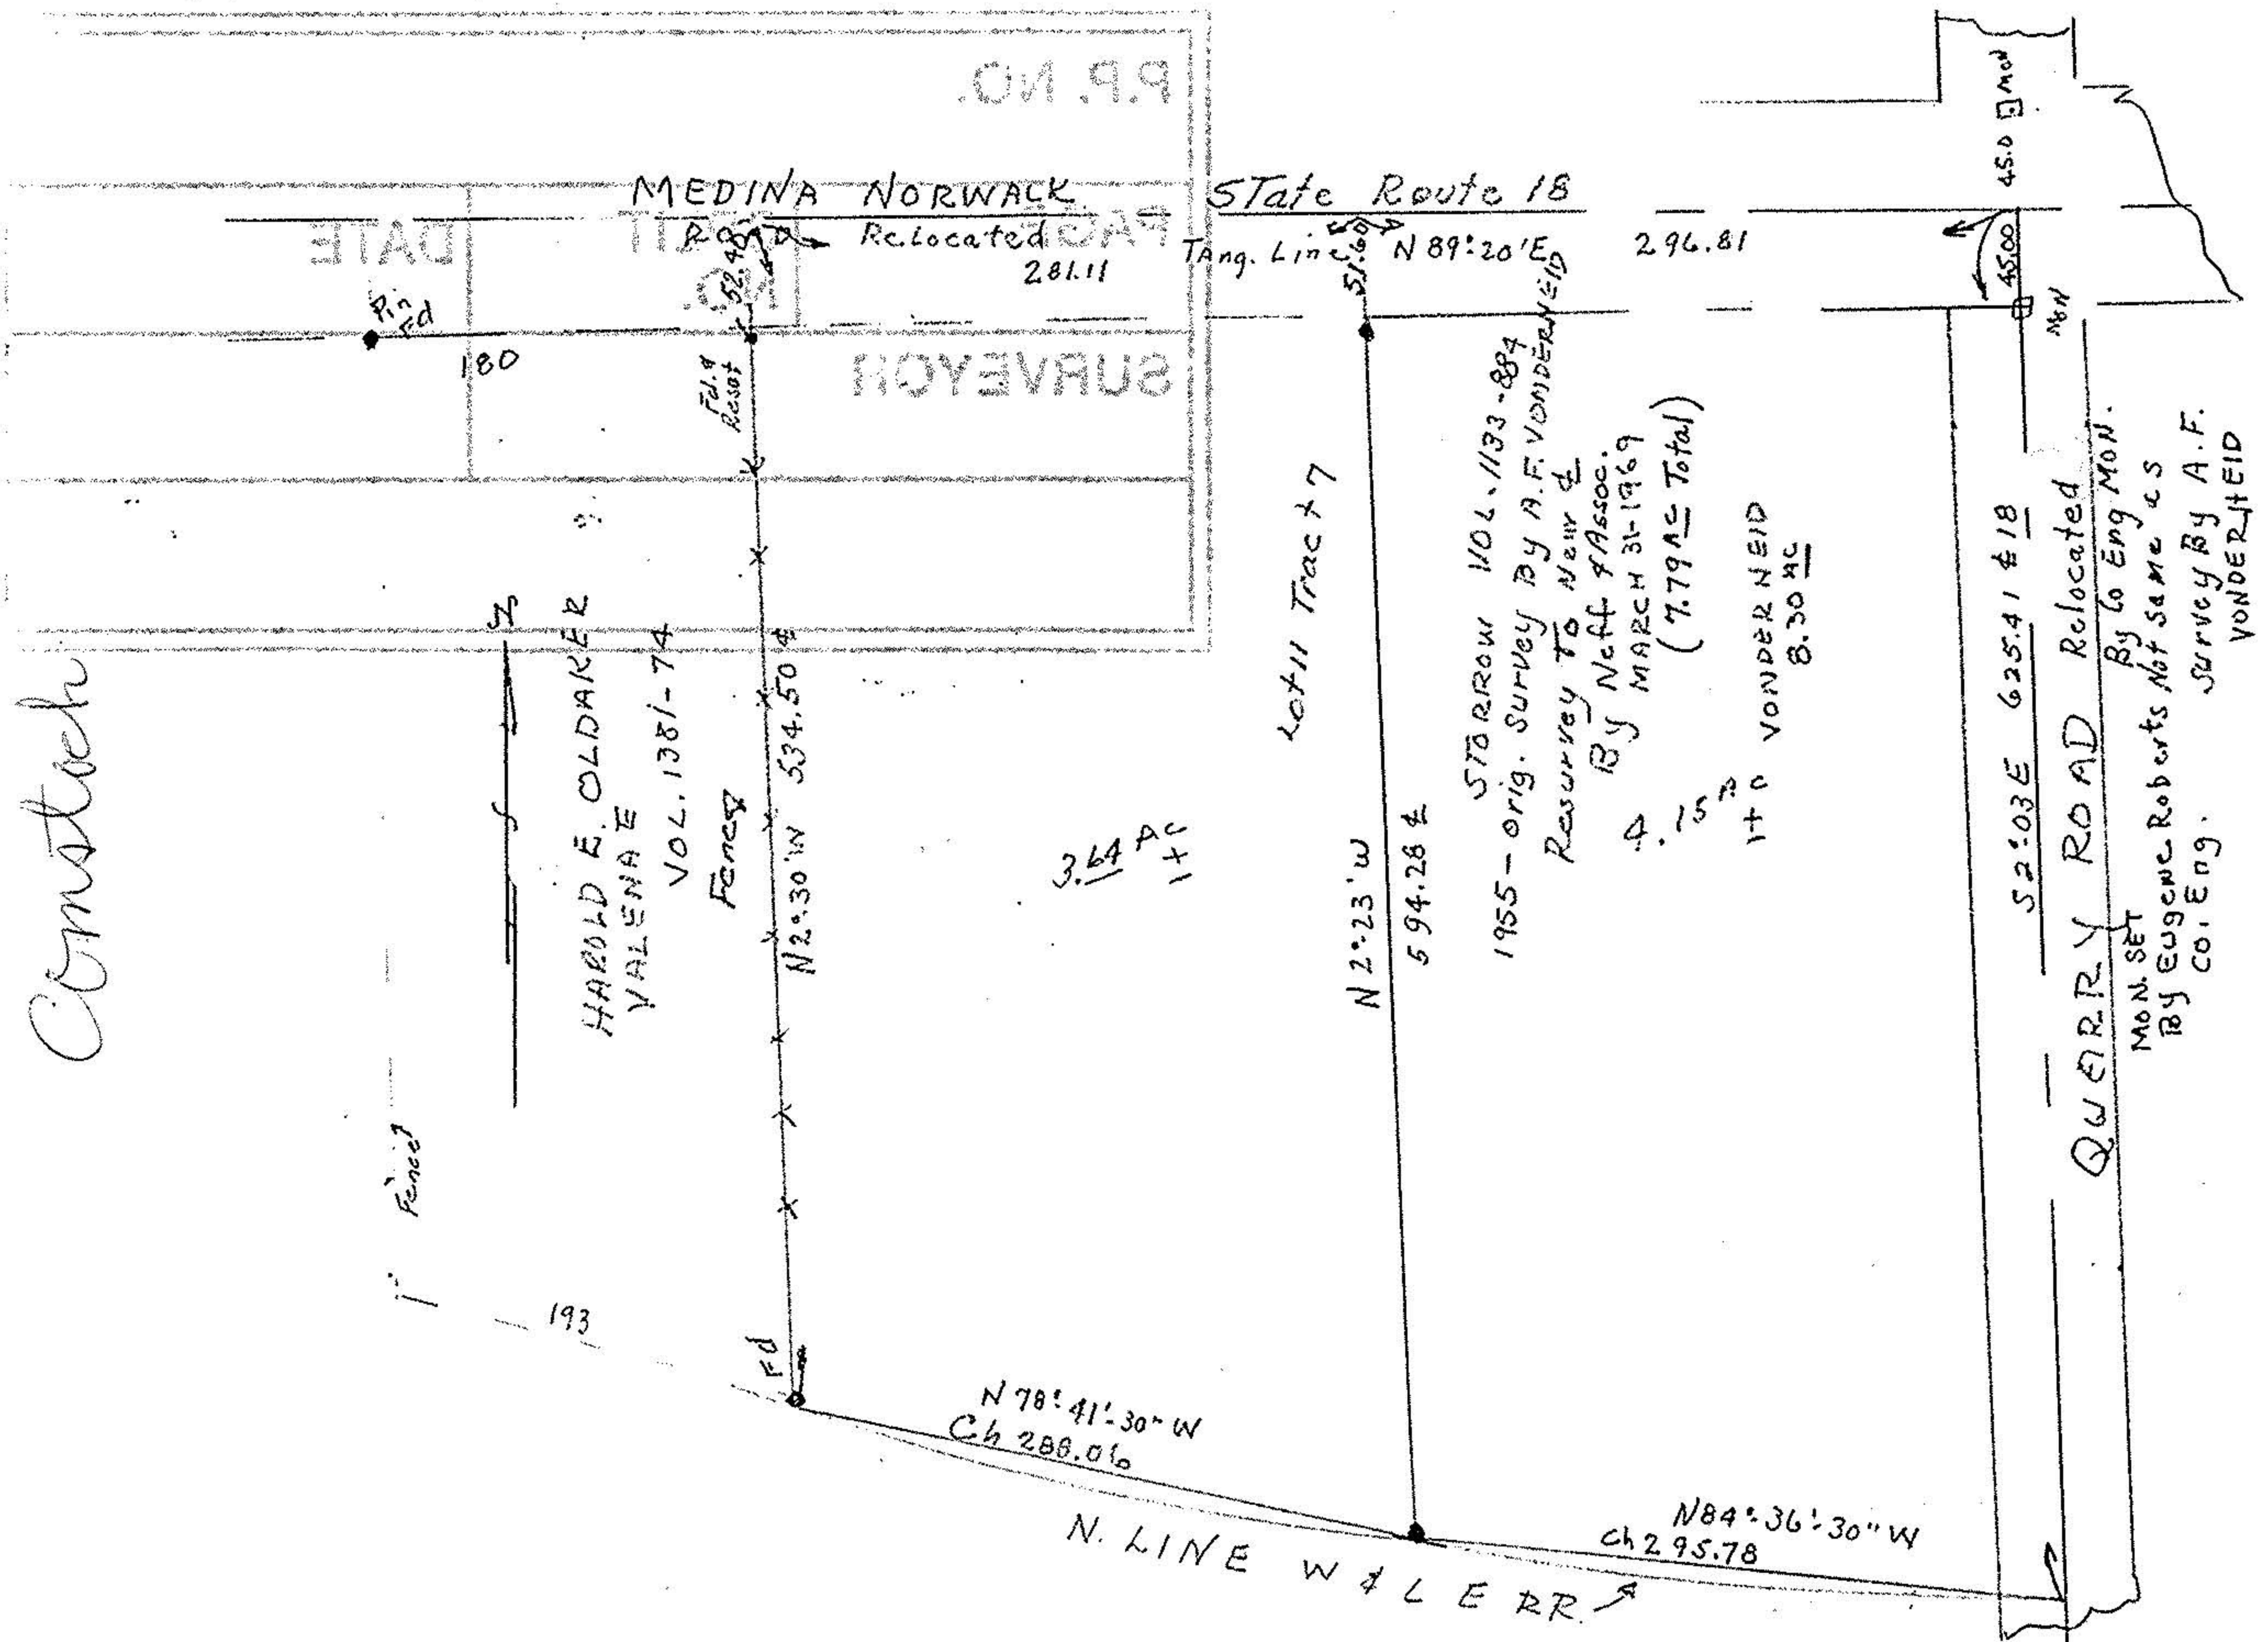

17-H

17-07-011-000

Constach

Map of Part of Lot 11 Tract 7 Brighton Twp. Lorain Co. Ohio
 Scale 1" = 100' May 12, 1986 by Arnold F. Koepf Reg. Surveyor No 4306