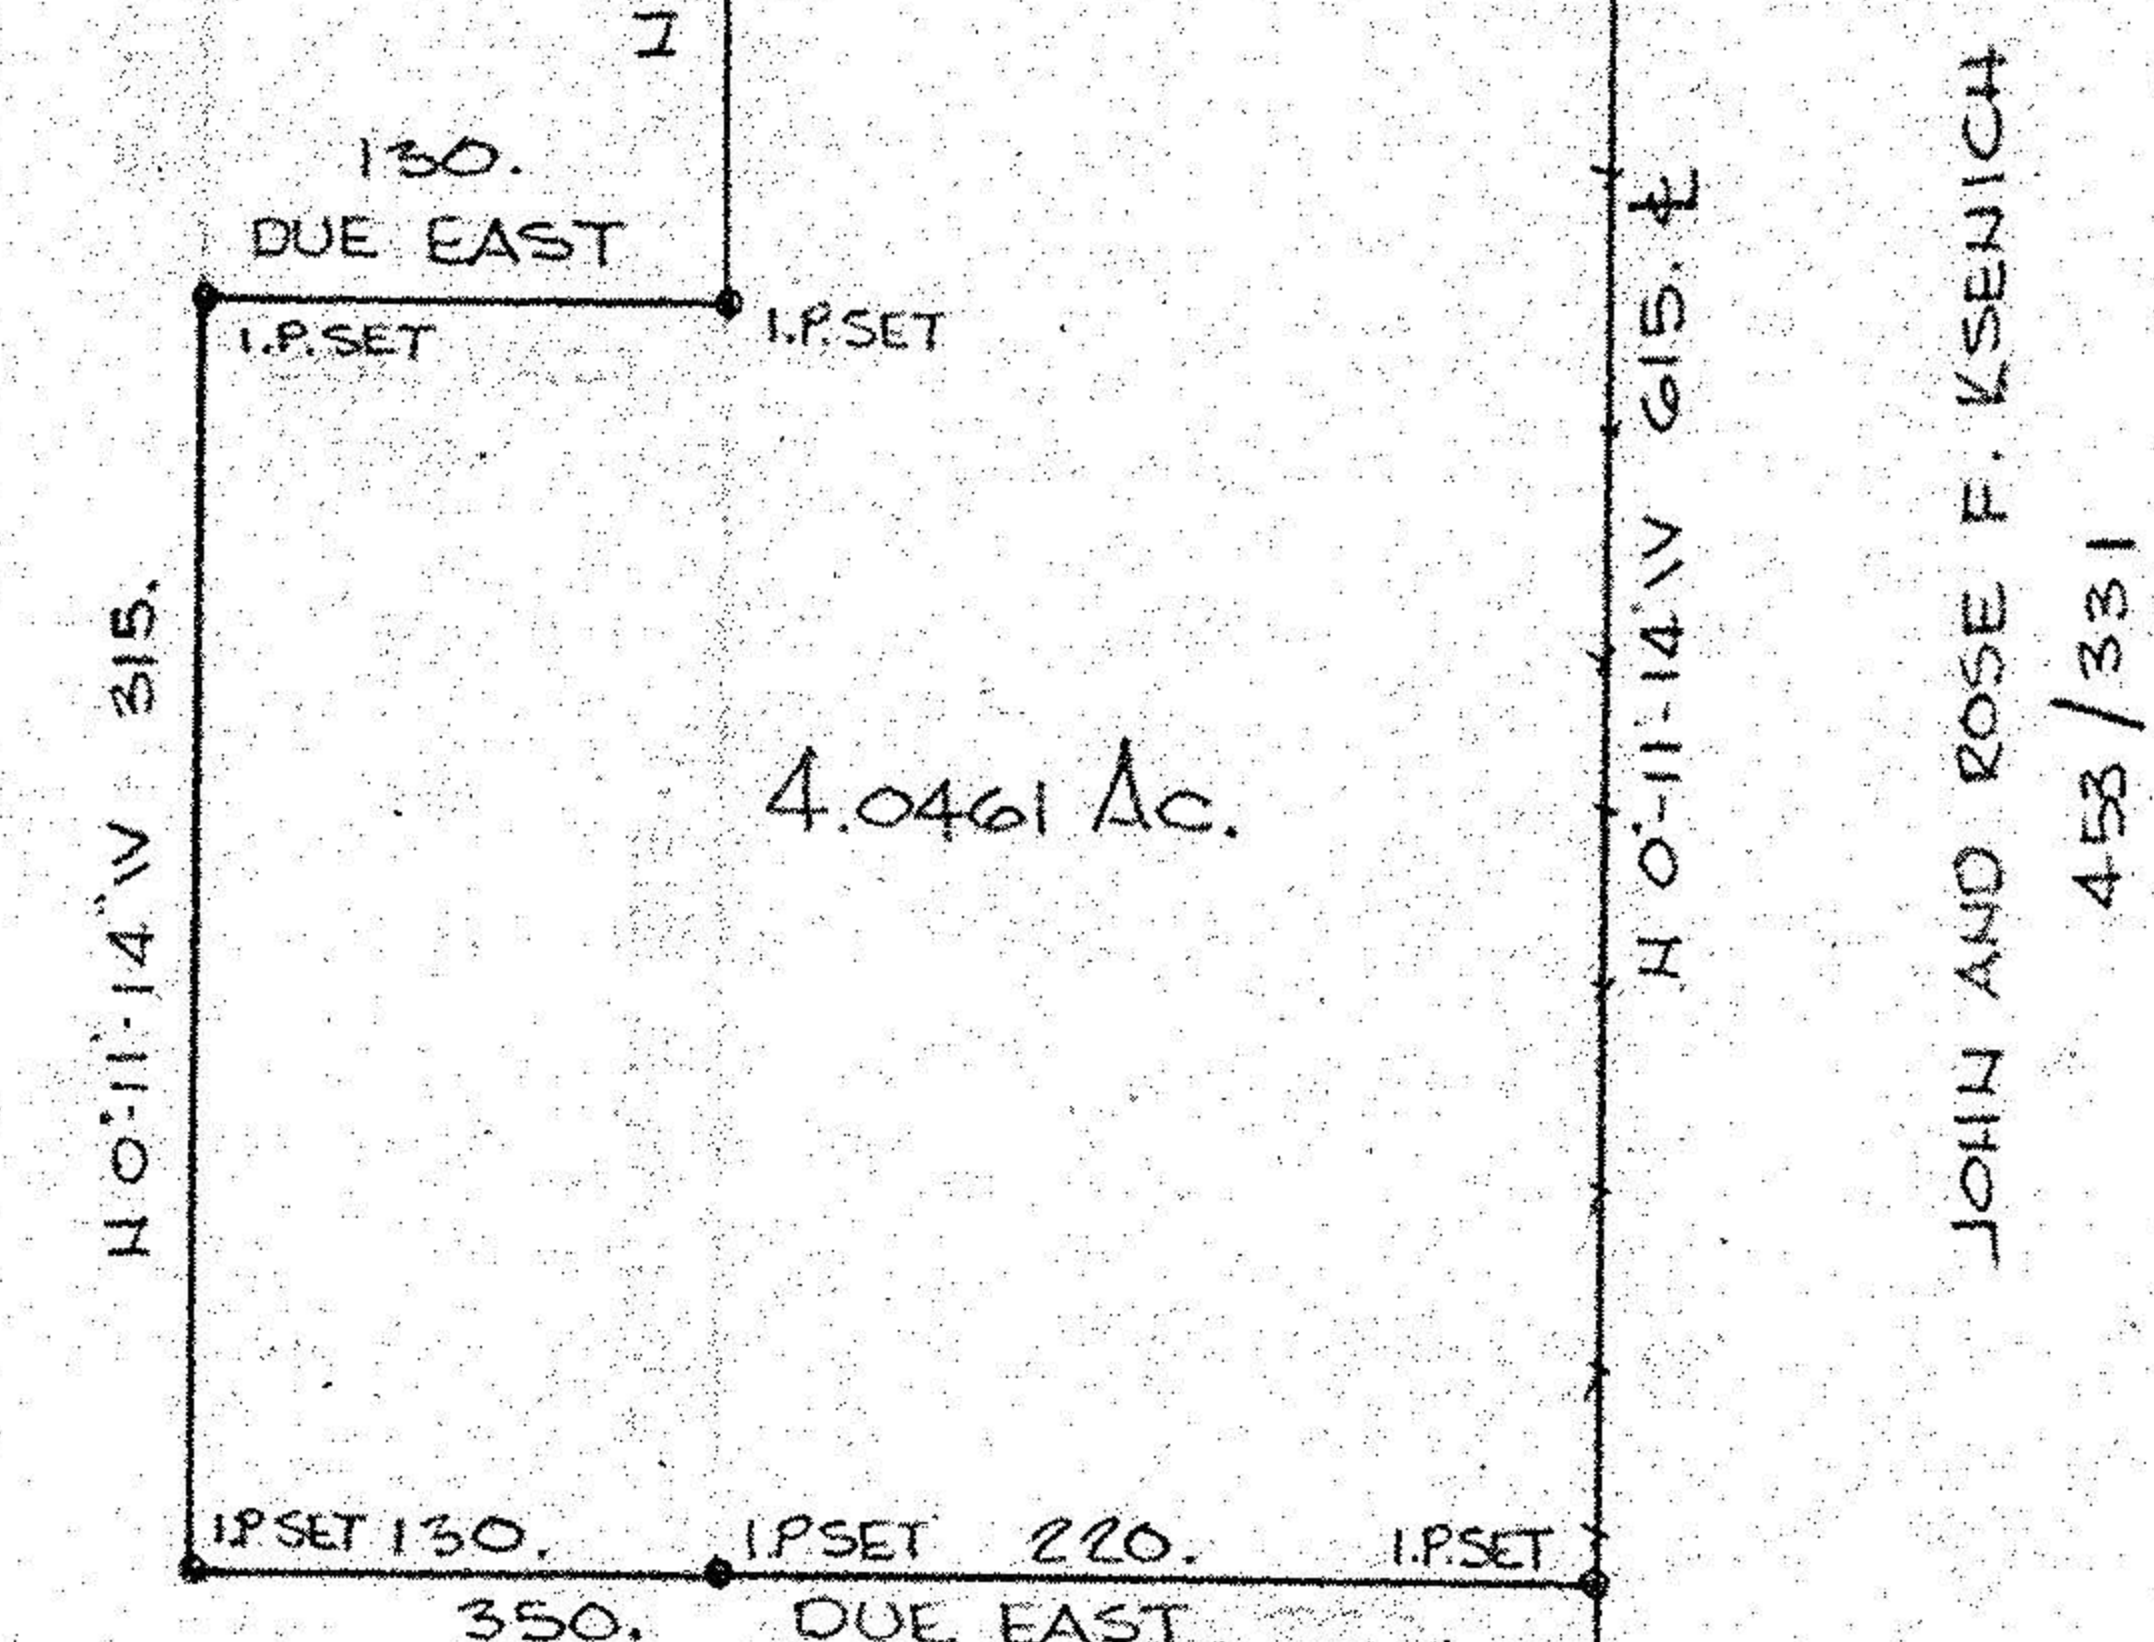

DATE: APRIL 1988
SCALE: 1"=100'

SURVEY
OF PART OF
ORIGINAL GRAFTON TWP.
LOT NO 74
TOWNSHIP OF GRAFTON COUNTY OF LORAIN
STATE OF OHIO

JOHN AND ROSE F. KSENICH
453 / 331

PREPARED FOR:
JAMES AND KELLY TRENCHARD
1013 ELM ST.
GRAFTON, OHIO

16-00-074-000

#18041

APPROVED
LORAIN CO.
MAP DEPT.
DATE 7-22-88
PAGE 16-G
BY C. FRANCIS
VOID AFTER 18041