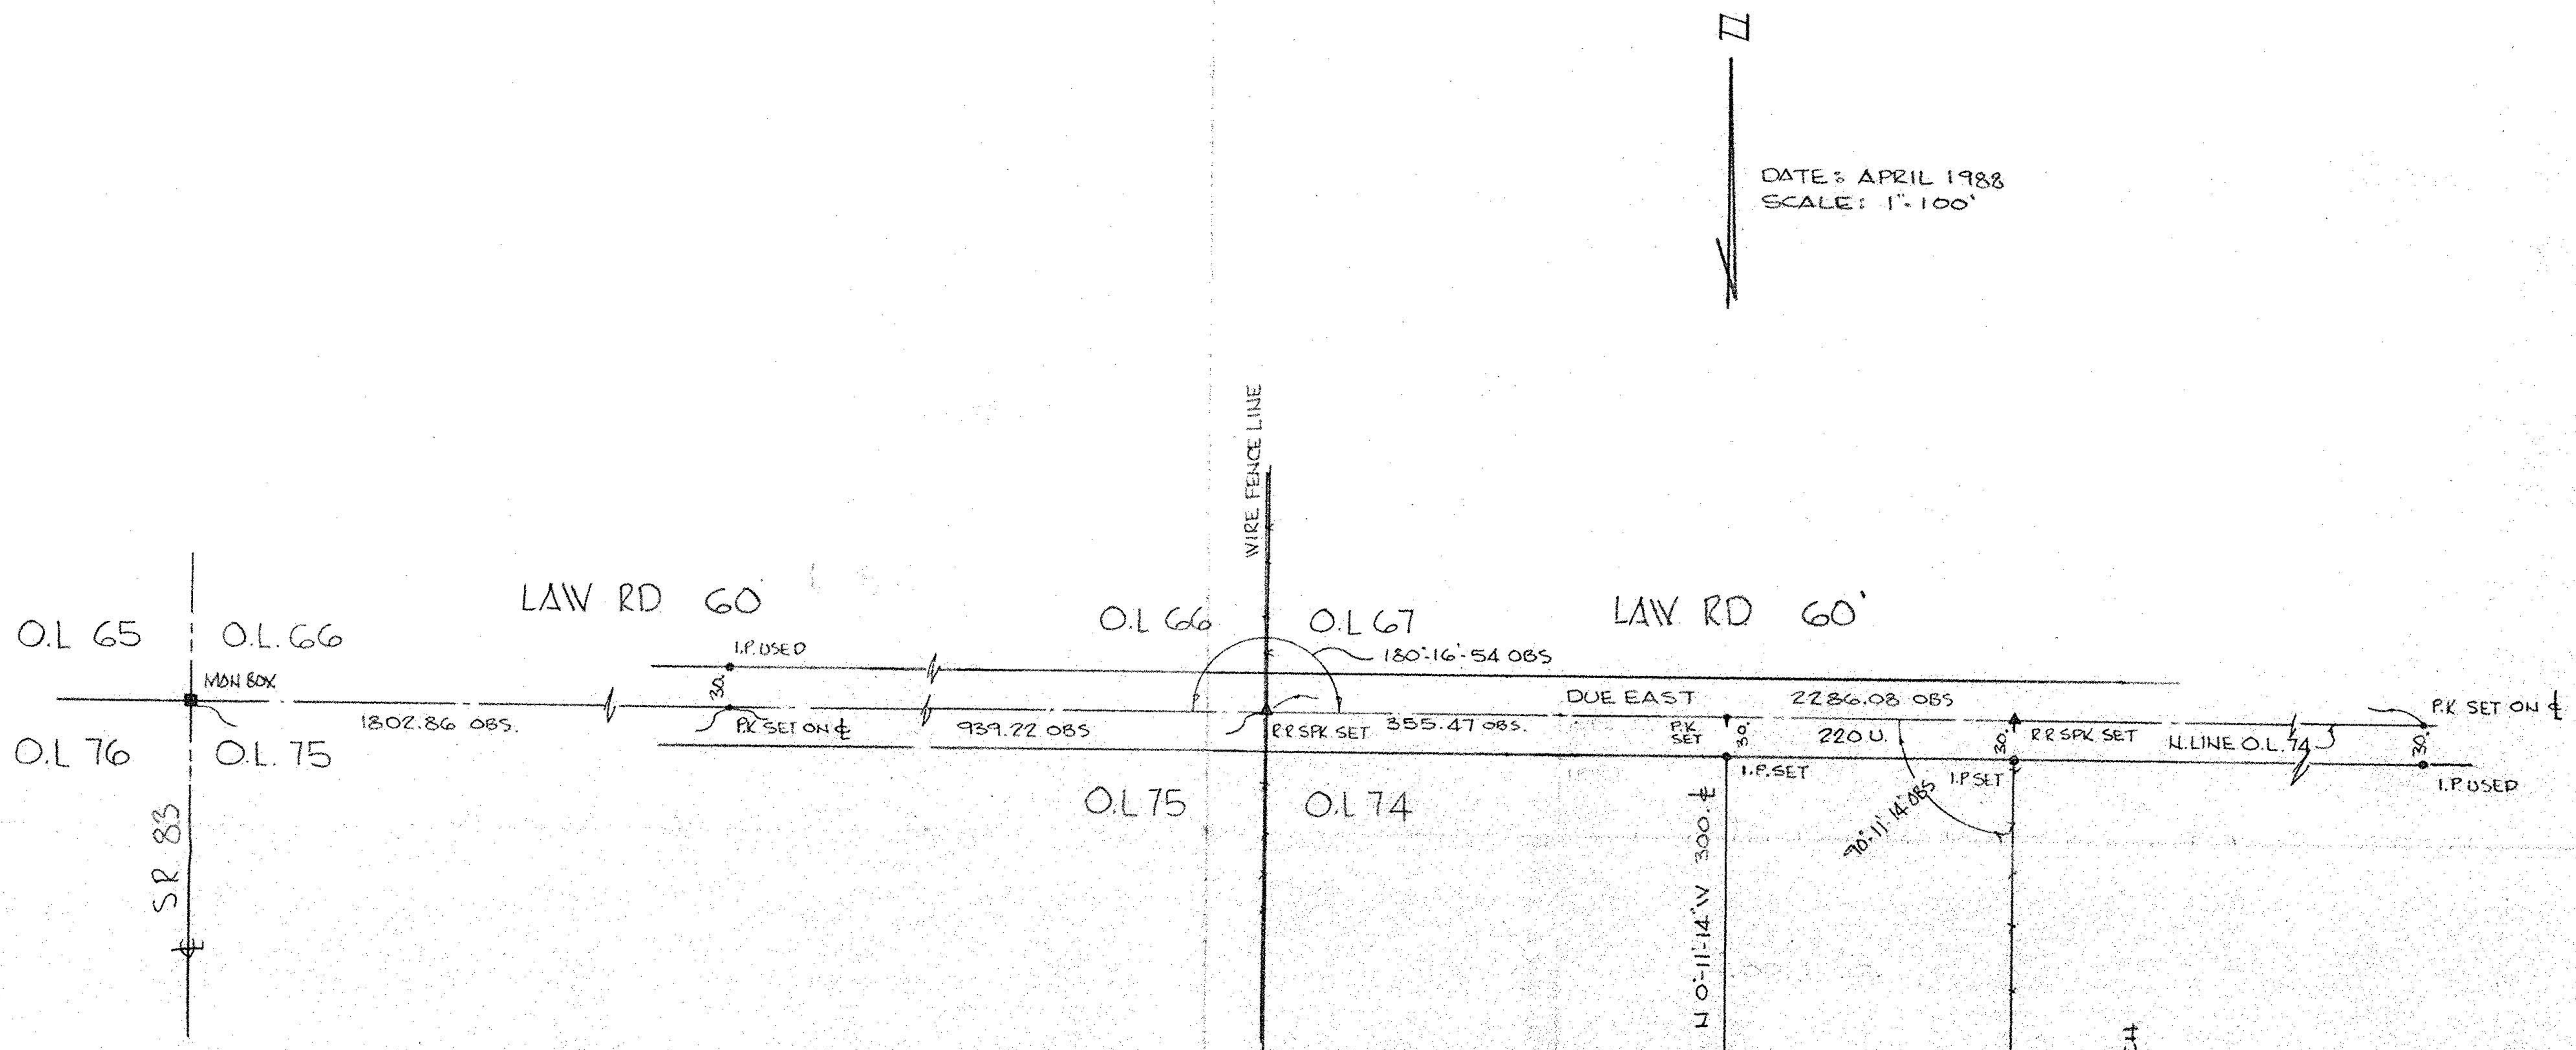

DATE: APRIL 1988
SCALE: 1"=100'

SURVEY
OF PART OF
ORIGINAL GRAFTON TWP.
LOT NO 74
TOWNSHIP OF GRAFTON COUNTY OF LORAIN
STATE OF OHIO

JOHN AND ROSE F. KSENICH
453 / 331

PREPARED FOR:
JAMES AND KELLY TRENCHARD
1013 ELM ST.
GRAFTON, OHIO

16-00-074-000

#18041

APPROVED
LORAIN CO.
MAP DEPT.
DATE 7-22-88
PAGE 16-G
BY C. FRANCIS
VOID AFTER 18041