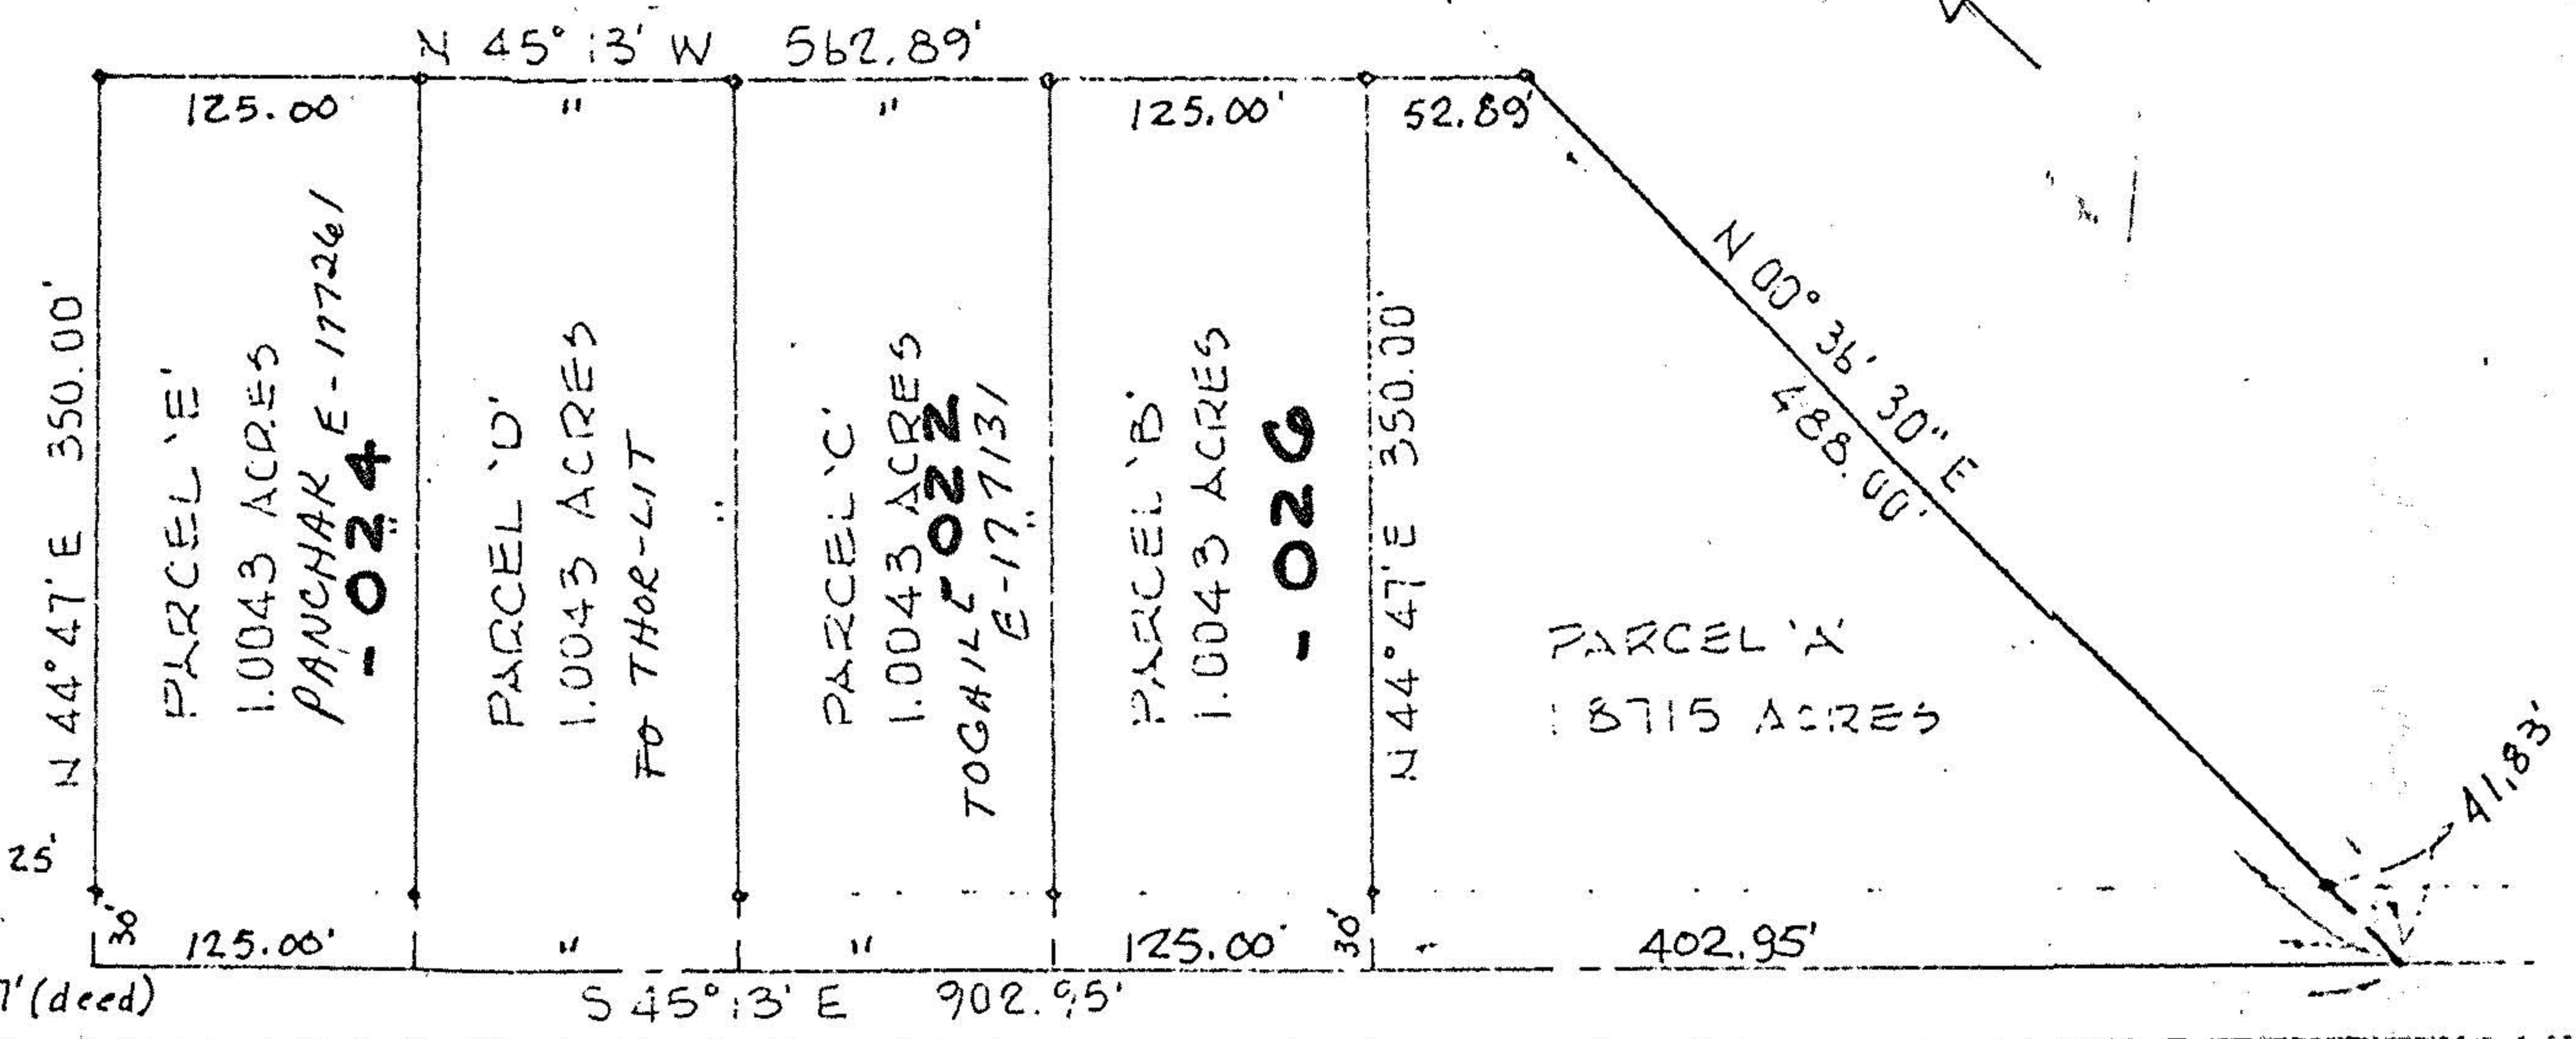

16-H 12450

16-00-073-000-025

#12450

VE 2-12-79

AGE 16-H

Y Carolyn F

12450

-027  
17.00±

ROAD - 60' 1857.37' (deed)

S 45° 13' E 902.95'

402.95'

and PROPOSED PARCEL SPLIT  
 FOR THOMAS J. ROMAINE  
 TOWNSHIP LOT 73  
 CRAFTON, LORAIN COUNTY, OHIO