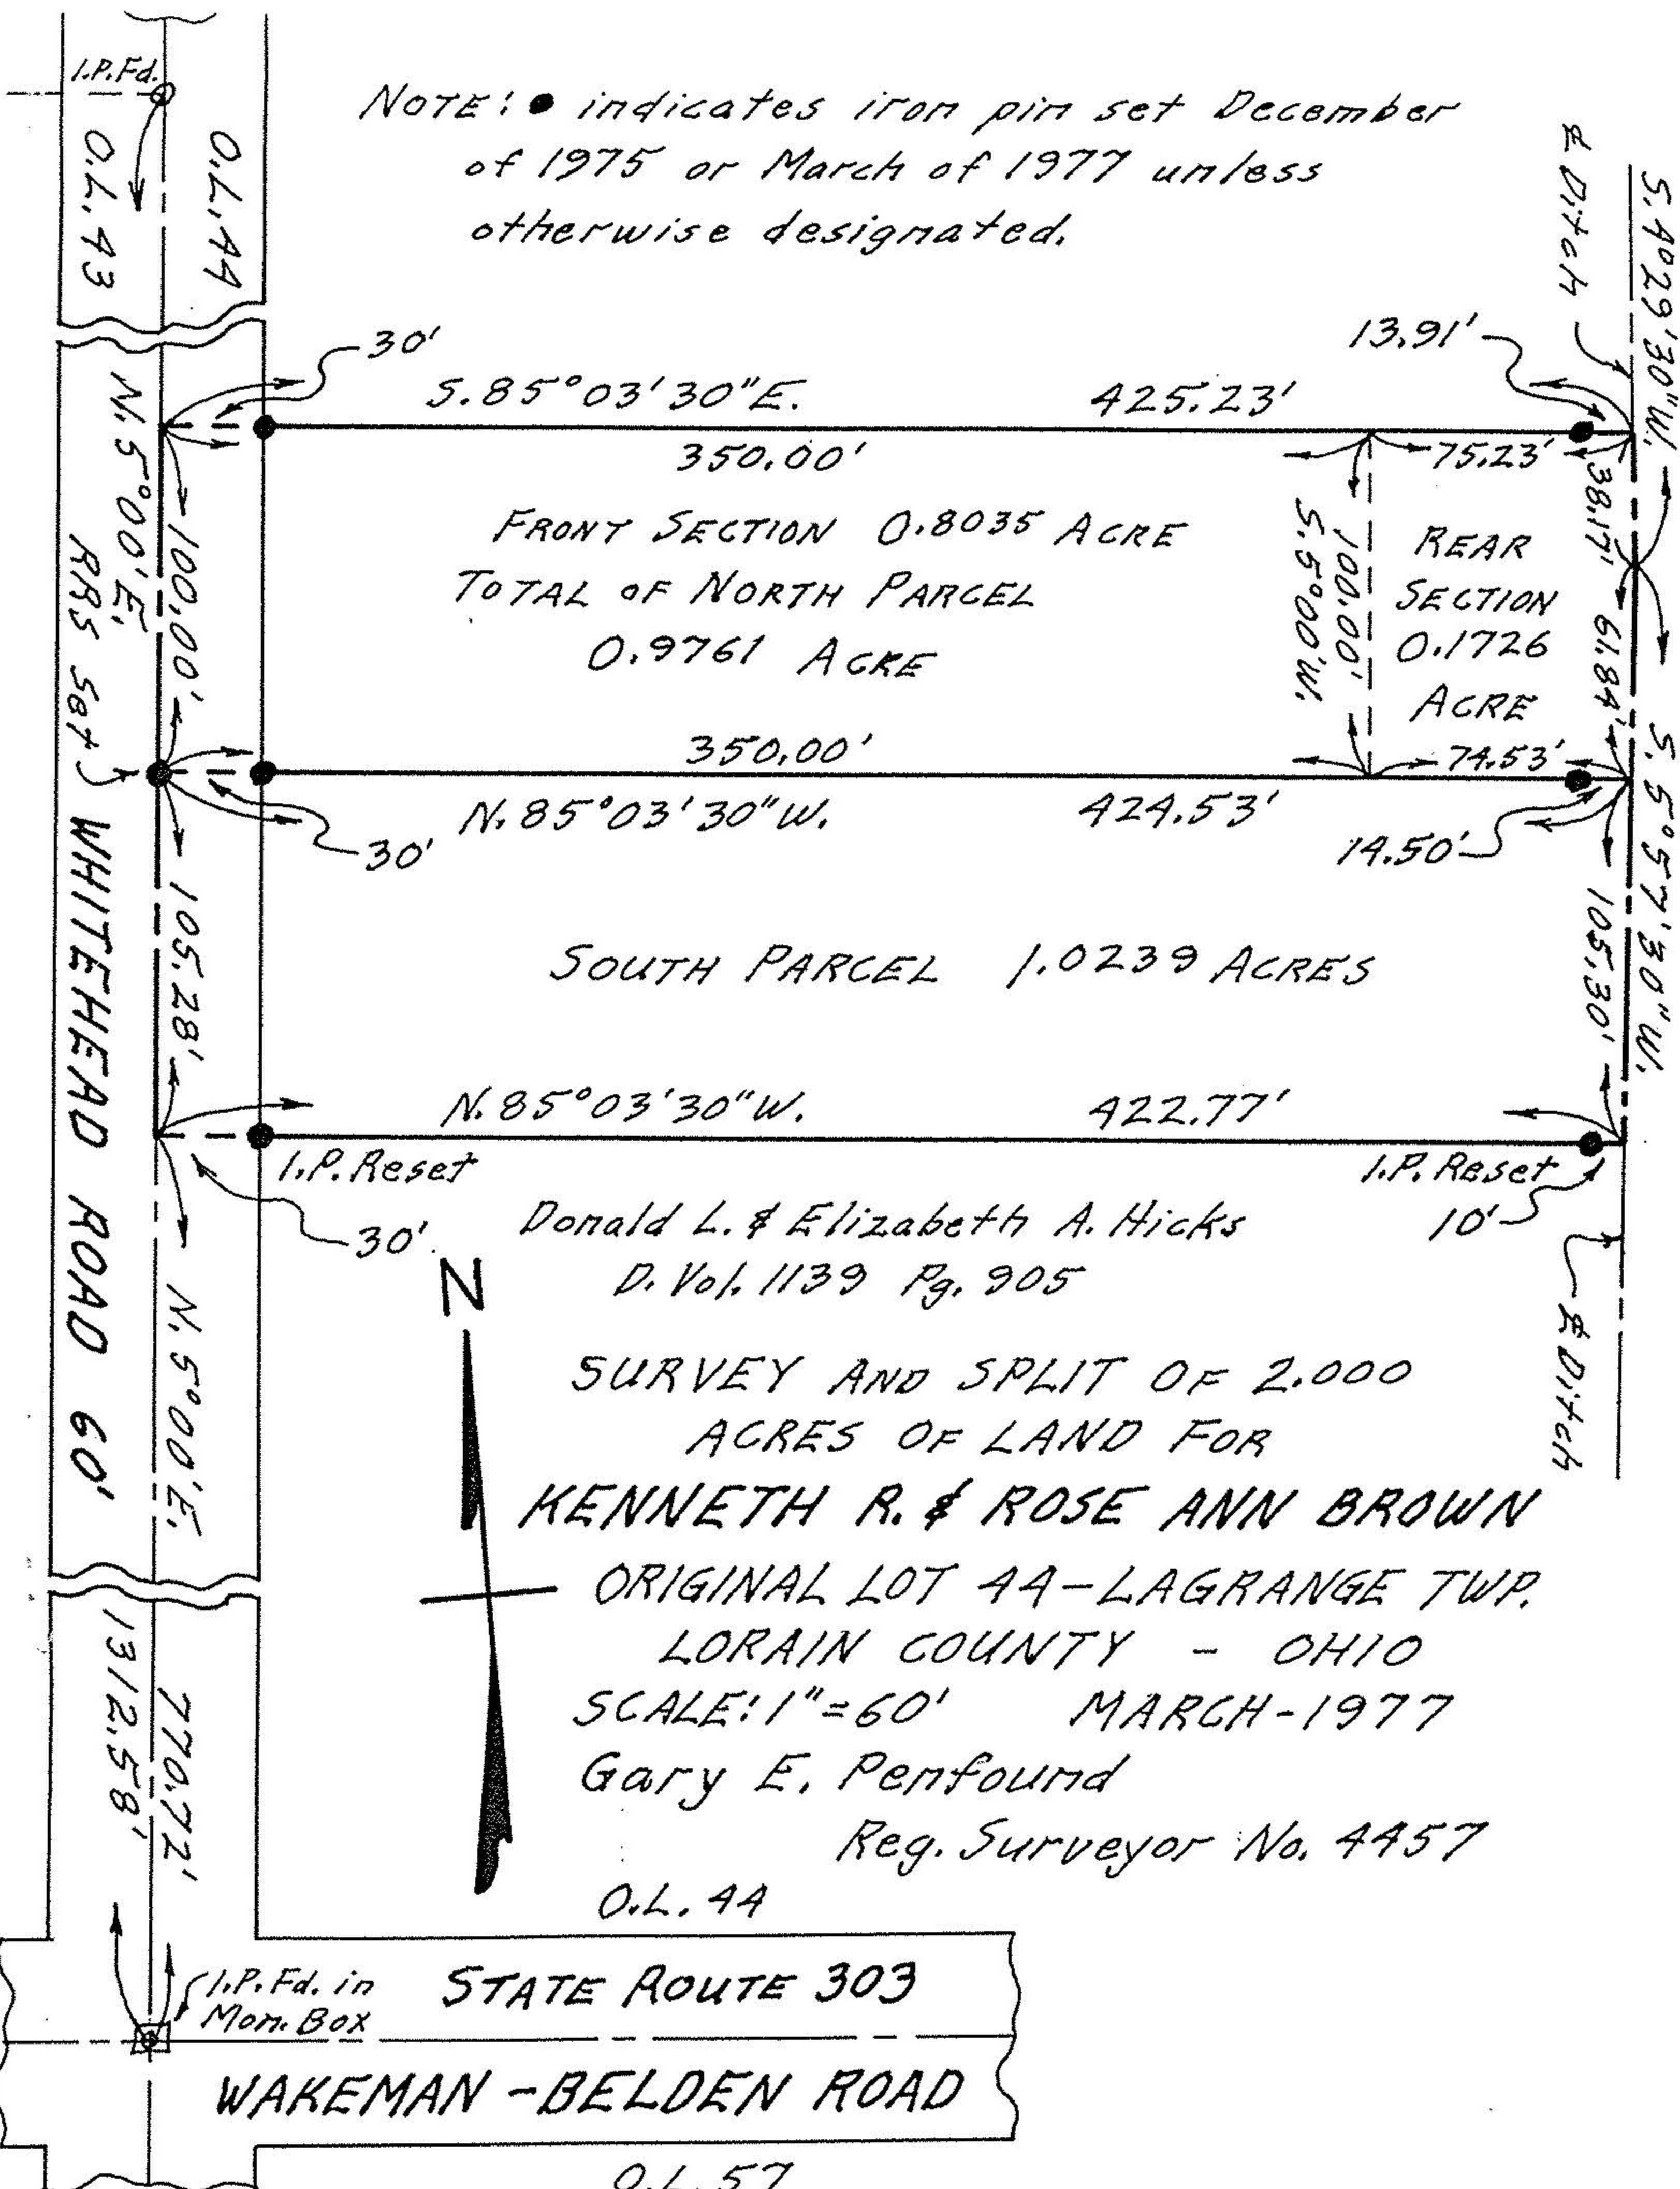

NOTE: ● indicates iron pin set December of 1975 or March of 1977 unless otherwise designated.

STATE ROUTE 303
WAKEMAN-BELDEN ROAD

O.L. 57