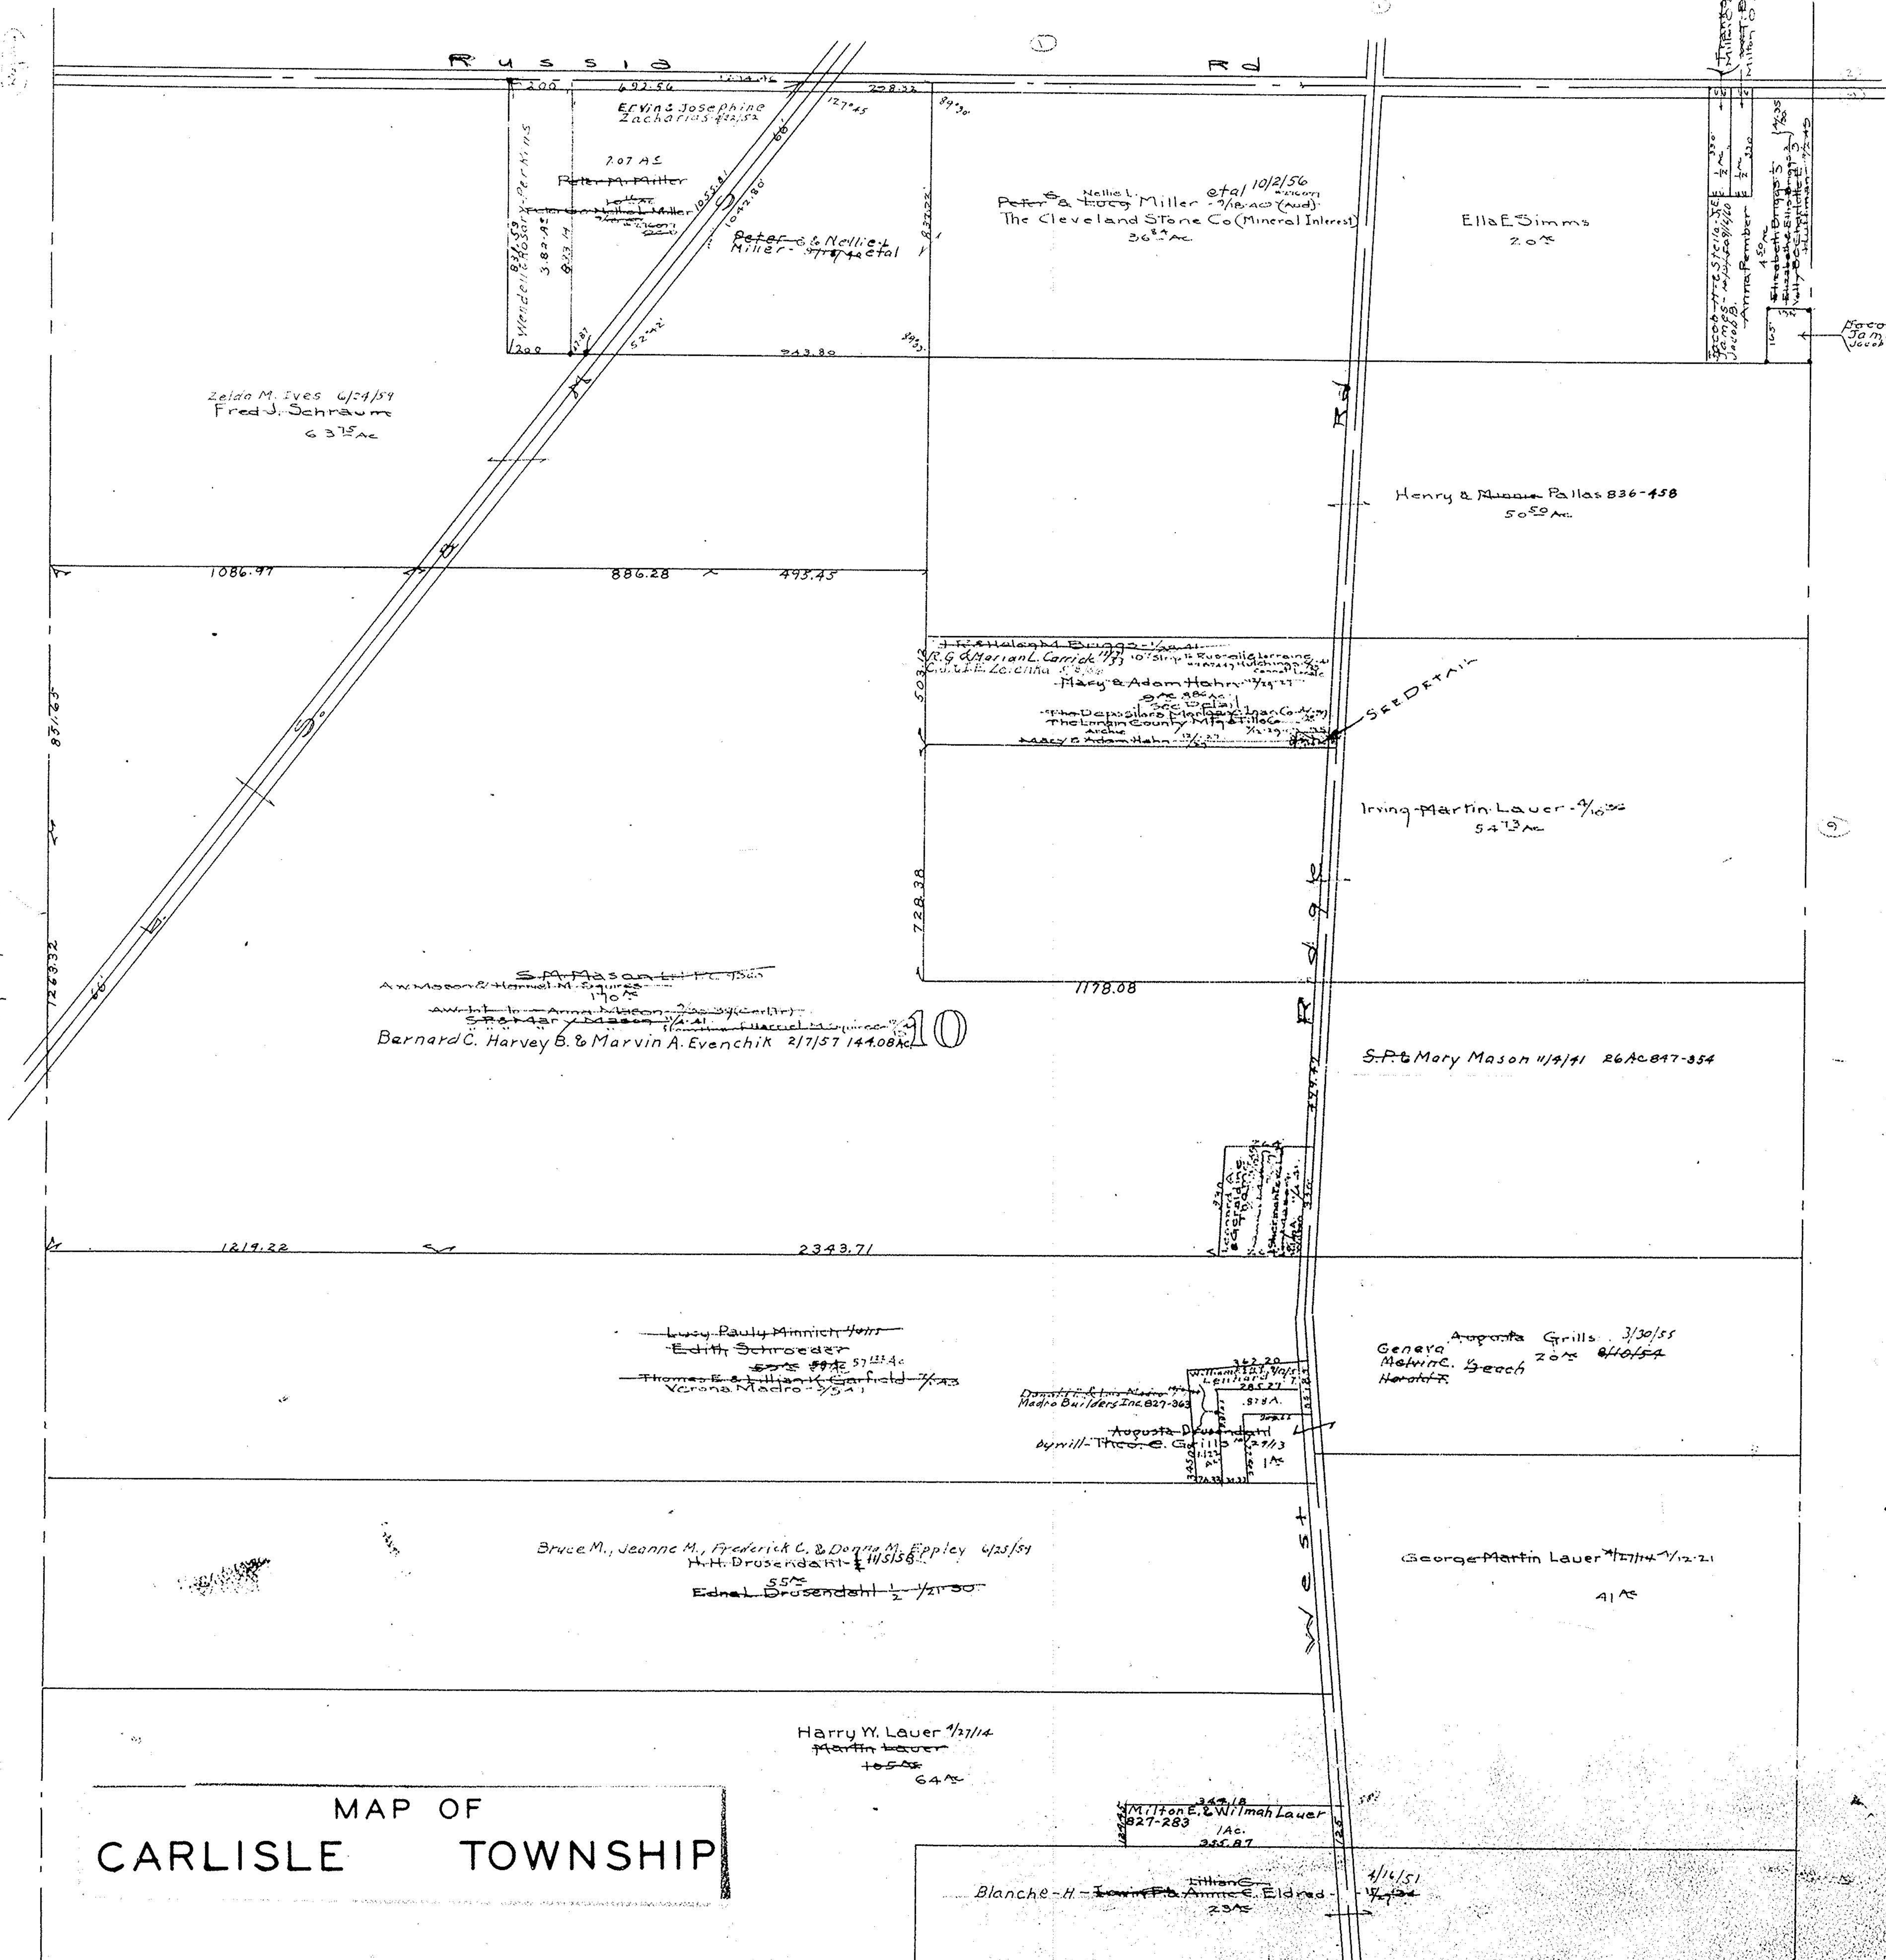

1

RUSSIA TWP. PAGE 4
Twp line

CARLISLE TWP
Scale 1" = 300
NW Part

27.5
John ...
Cords ...

West Ridge Rd

Mabel Eldred 7/2/50
Harvey H. Andrews 4/4/44
William A. & G. E. Peabody 4/11/58

9

MAP OF CARLISLE TOWNSHIP

COPYRIGHT 1962
U.S. CODE, TITLE 17
LORAIN COUNTY, OHIO
Reproduced by,
Allied Microfilm Corp.
Akron, Ohio

11