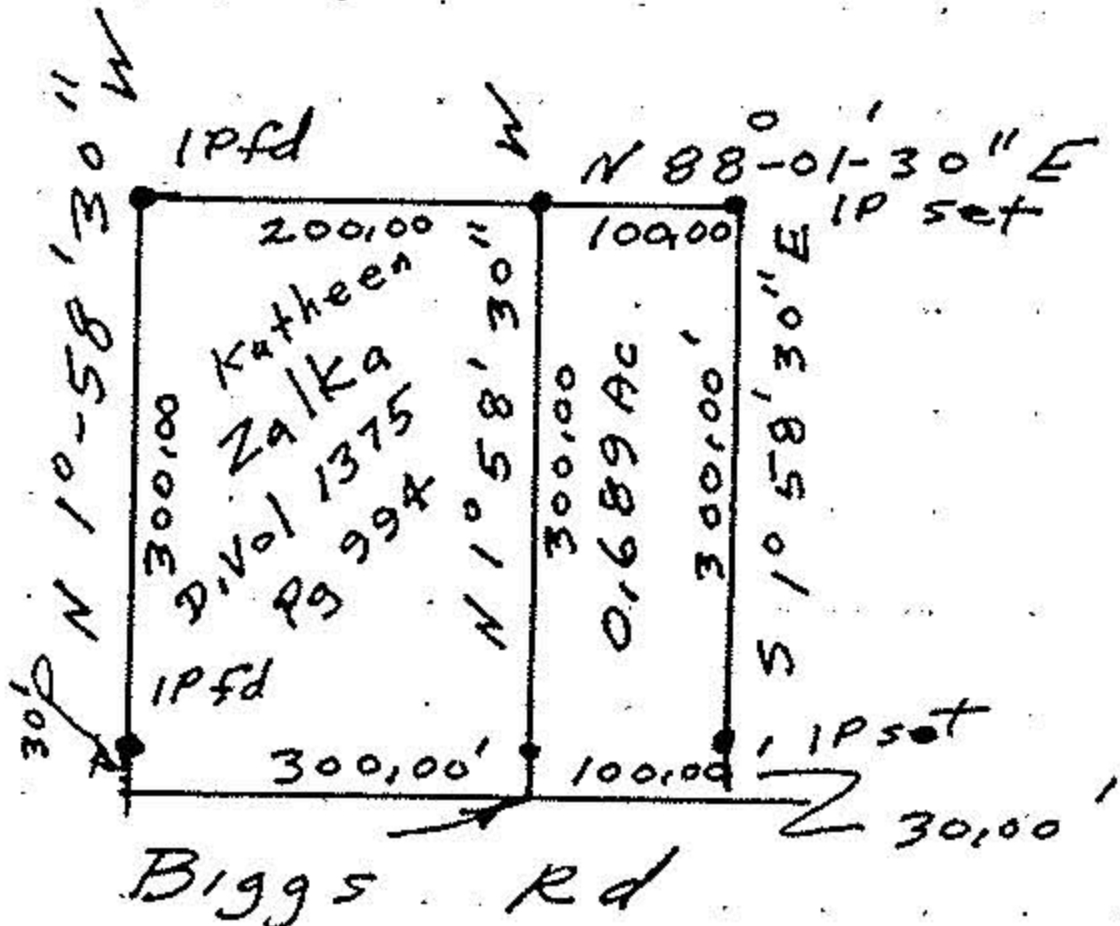

15-00-022-000-011

Rose Zalka
63.454 acres
Remainder

Rose Zalka
69.72 acres
Remainder

D.Vol. 325 Pg 469

Survey for Rose Zalka
Parcel Splits
Part of Original Lot 22
La Grange Township
Lorain County Ohio
Scale 1"=200' Sept 1989

Iron pipes set 1" ϕ

John Poznywak
Reg. Surveyor
#5296