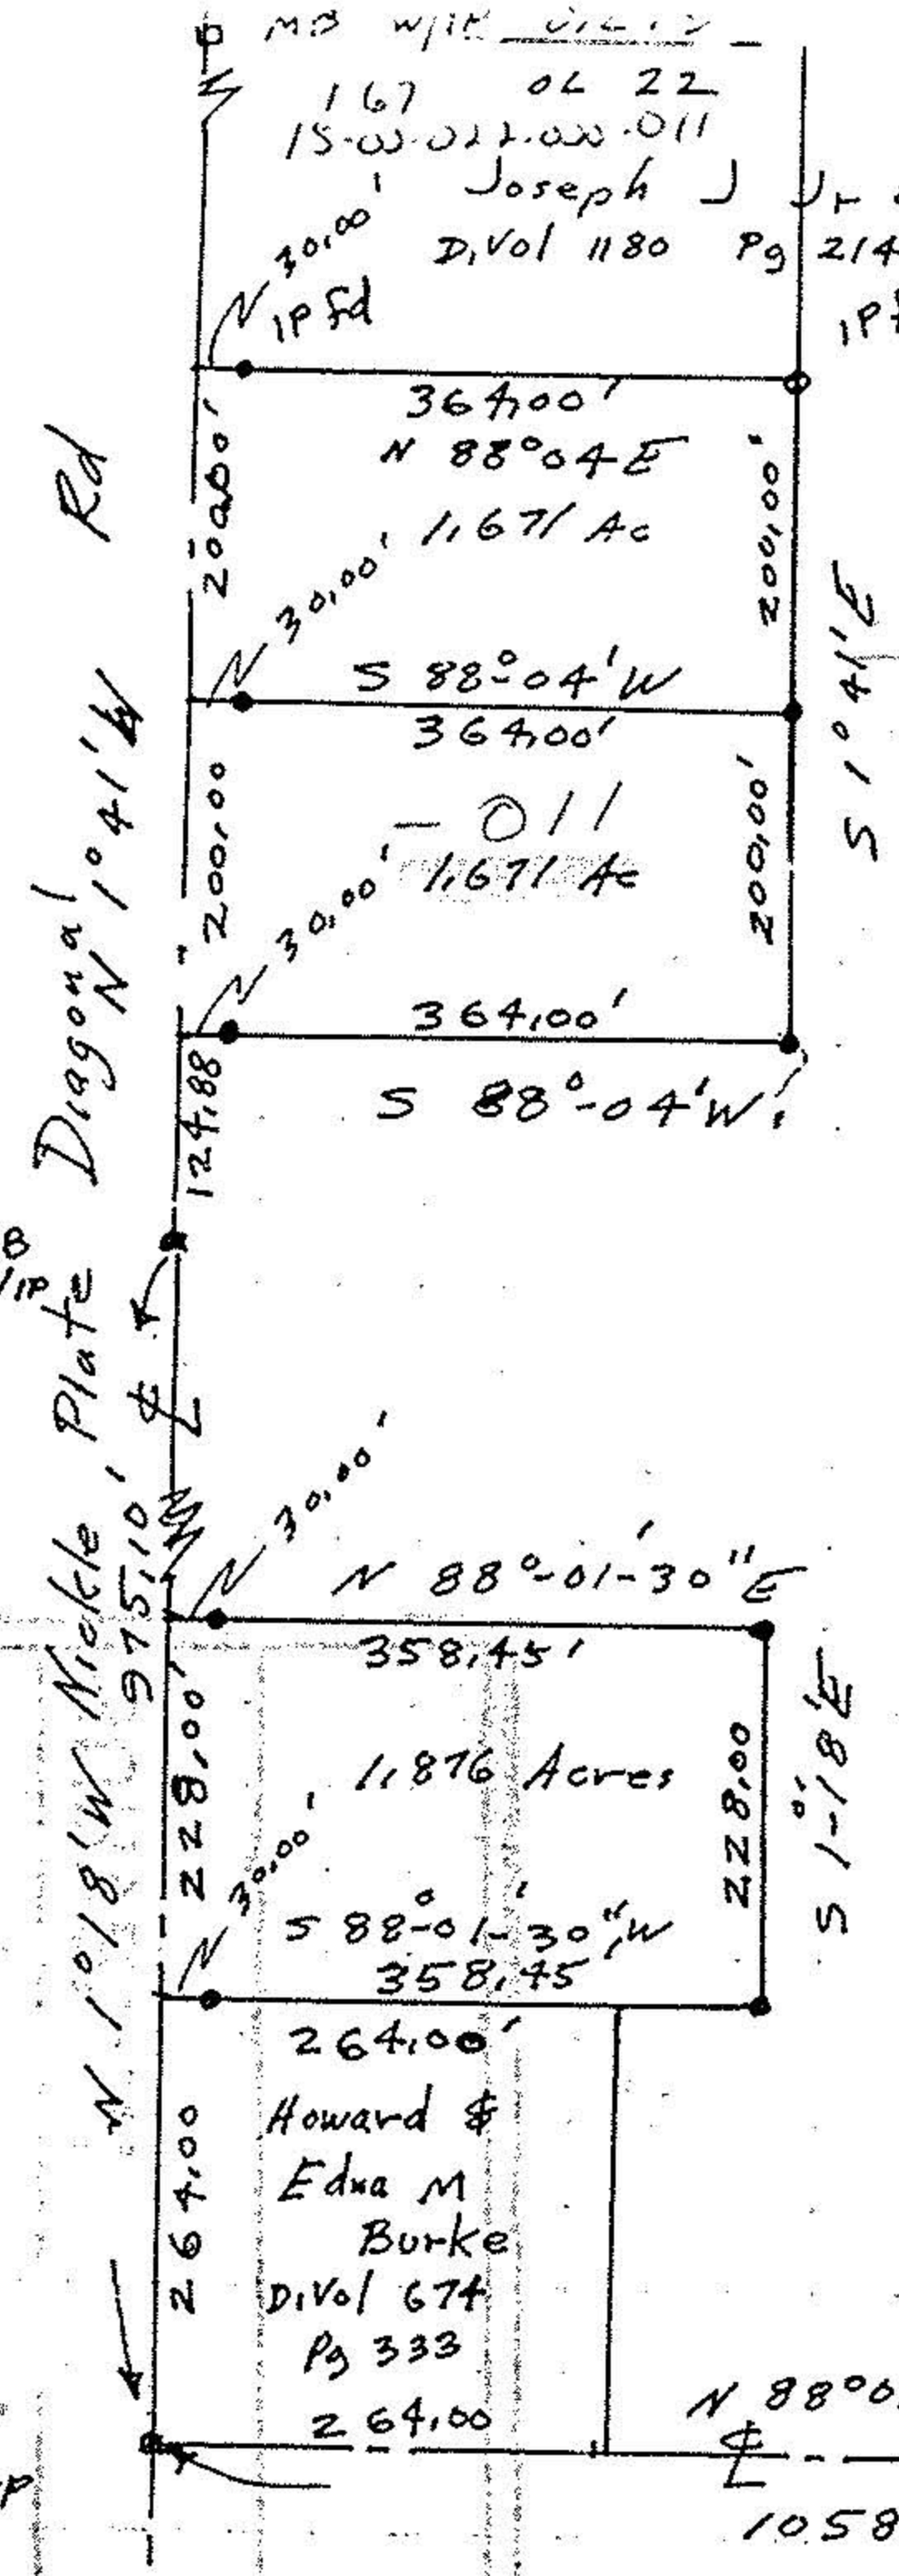

15-00-022-000-011

Rose Zalka
63.454 acres
Remainder

Rose Zalka
69.72 acres
Remainder

D.Vol. 325 Pg 469

Survey for Rose Zalka
Parcel Splits
Part of Original Lot 22
La Grange Township
Lorain County Ohio
Scale 1"=200' Sept 1989

Iron pipes set 1" ϕ

John Poznywak
Reg. Surveyor
#5296