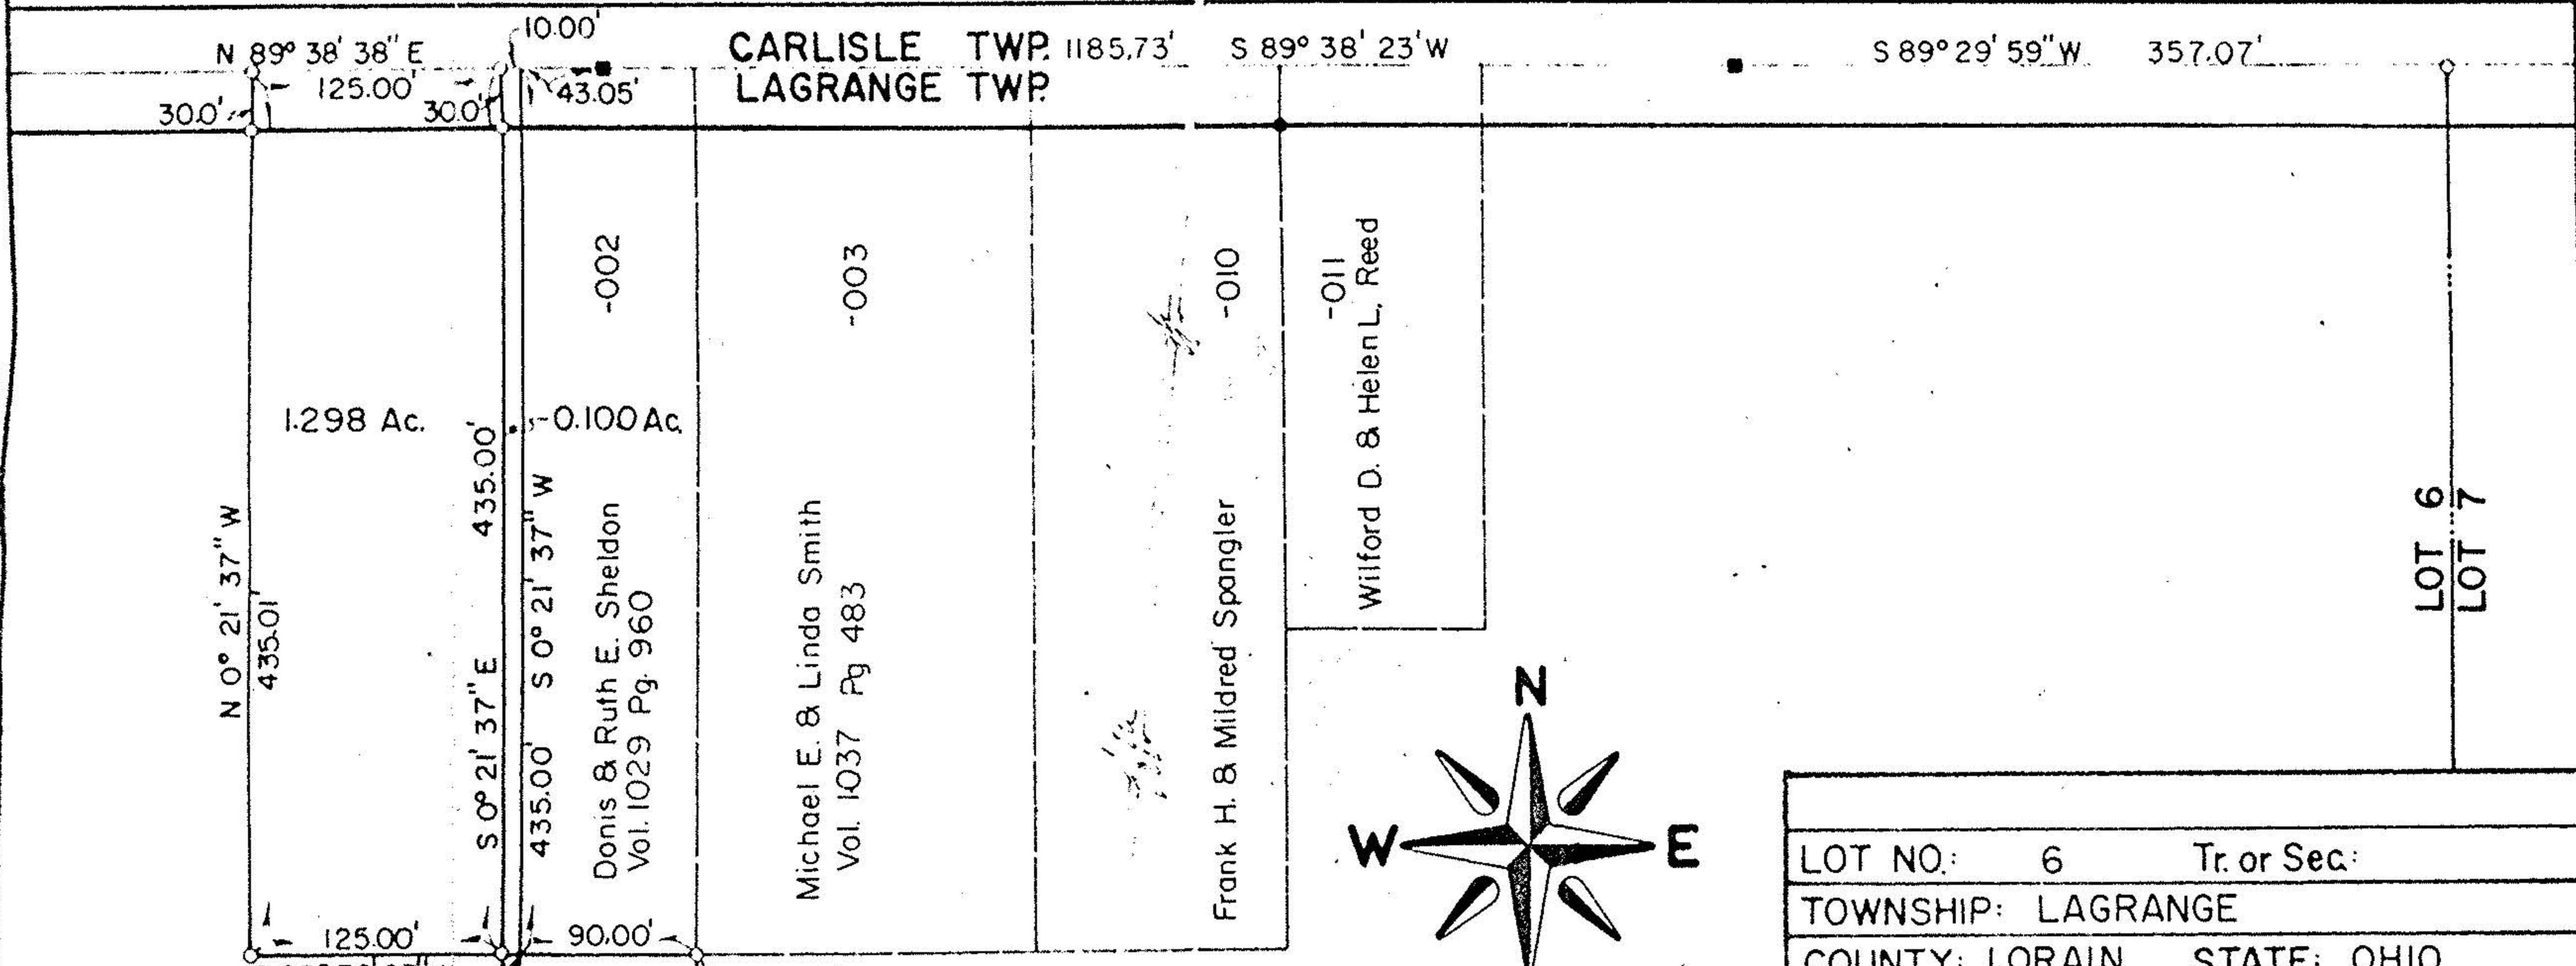

992  
150

15 26.6

# PARSONS ROAD 60'

Frank Mohr Jr.  
Hilde Kolbe  
Vol. 1128, Pg 154

- LEGEND
- I.P. Set
  - I.P. Found
  - Monument Box

LOT NO:	6	Tr. or Sec:	
TOWNSHIP:	LAGRANGE		
COUNTY:	LORAIN	STATE:	OHIO
OWNER:	HILDE KOLBE; FRANK MOHR JR.		
DATE:	JUNE, 1976	SCALE:	1" = 100'