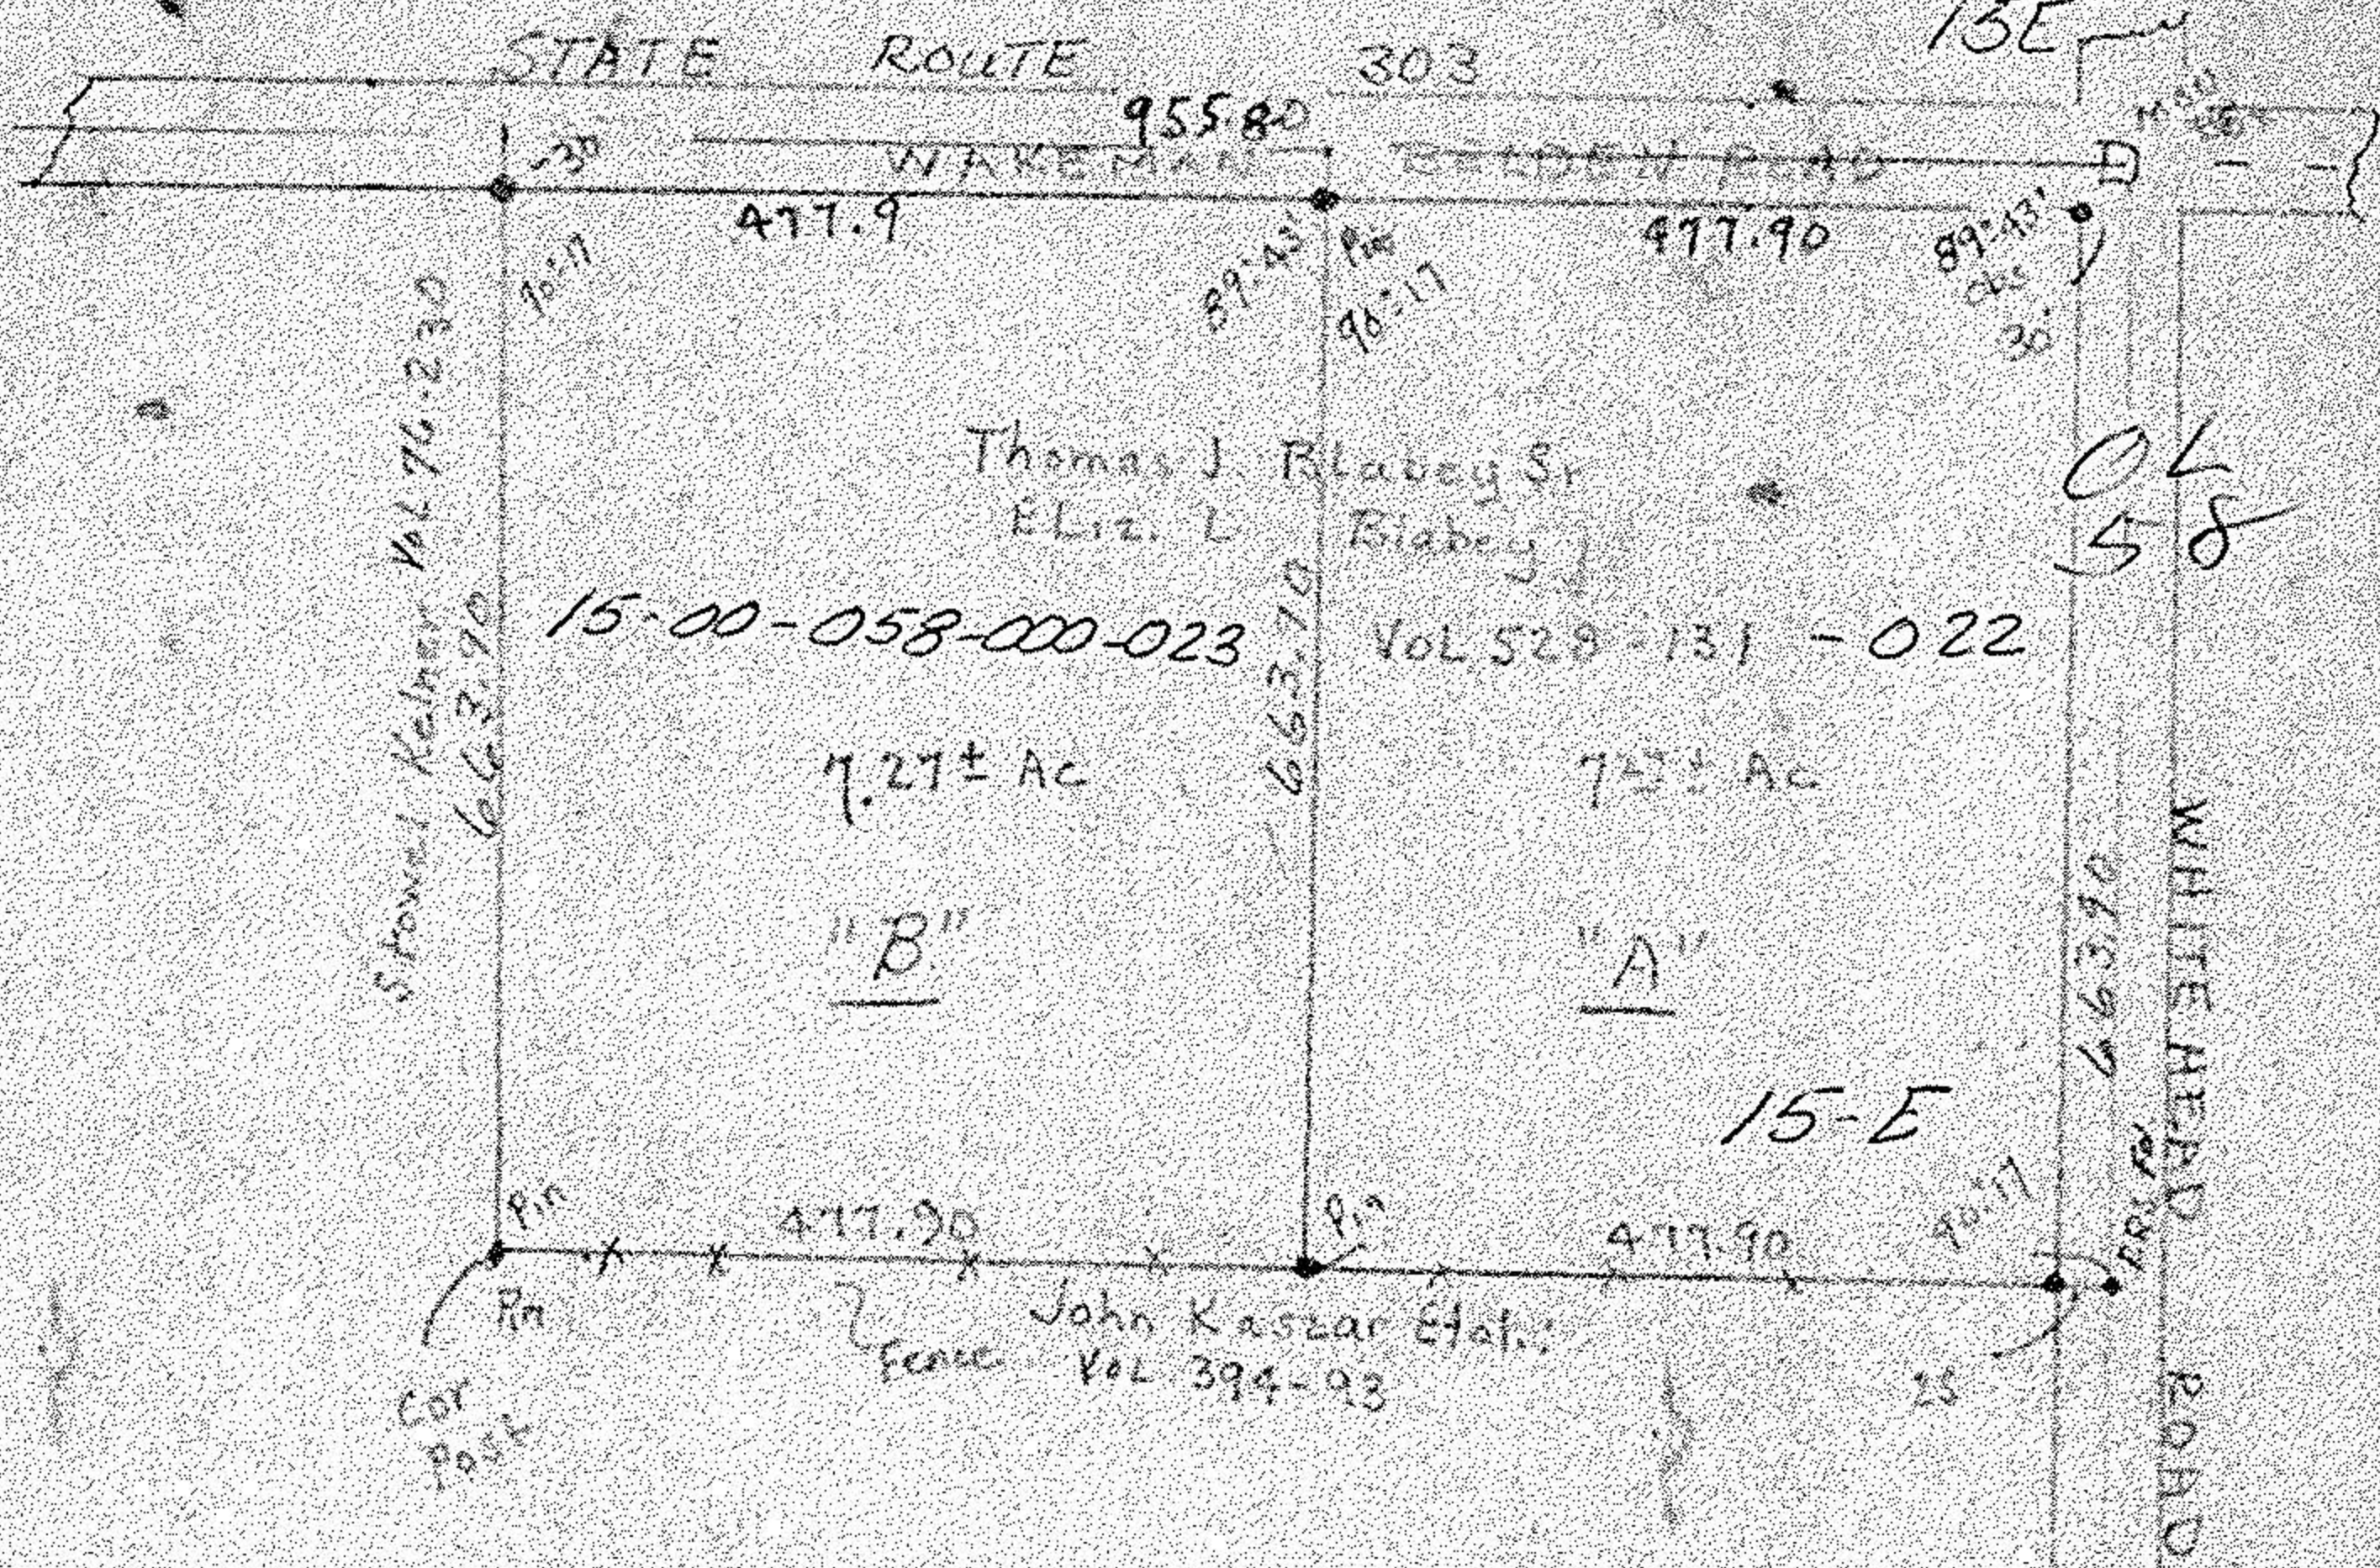

#10818  
15E

Map of Part of Lot 58 Lagrange Twp, Lorain Co, Ohio  
 Scale 1" = 200' July 2, 1977  
 By Arnold F. Koepf Registered Surveyor No. 4306

15E

15-00-058-000  
 0458  
 15E