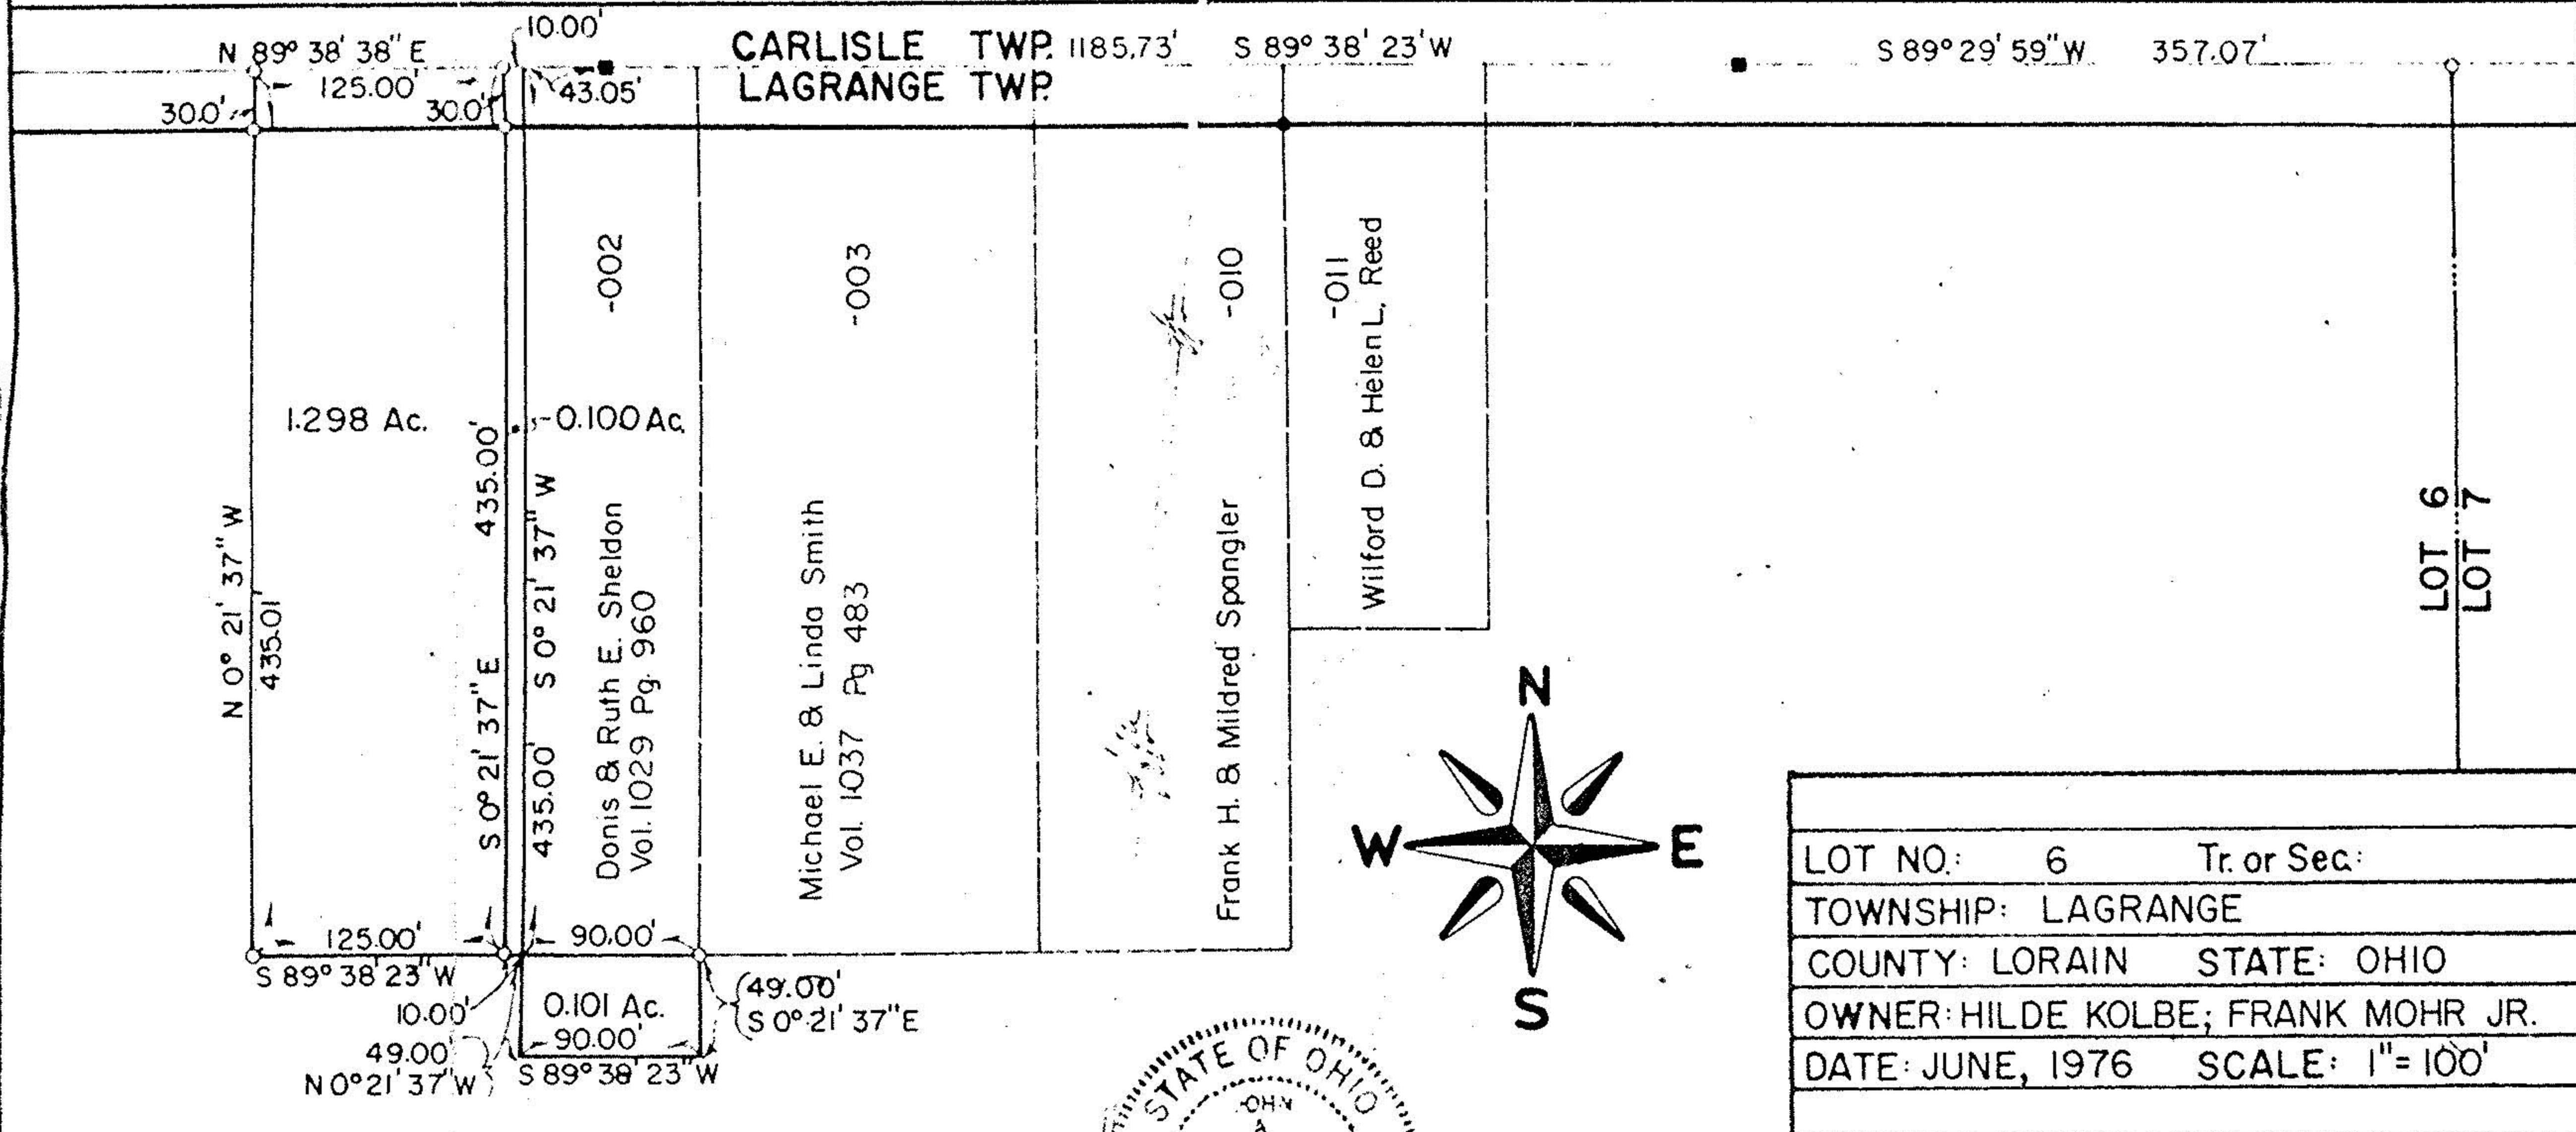

999  
150

15 26.6

# PARSONS ROAD 60'

- LEGEND
- I.P. Set
  - I.P. Found
  - Monument Box

Frank Mohr Jr.  
Hilde Kolbe  
Vol. 1128, Pg 154

LOT NO:	6	Tr. or Sec:
TOWNSHIP:	LAGRANGE	
COUNTY:	LORAIN	STATE: OHIO
OWNER:	HILDE KOLBE; FRANK MOHR JR.	
DATE:	JUNE, 1976	SCALE: 1"=100'