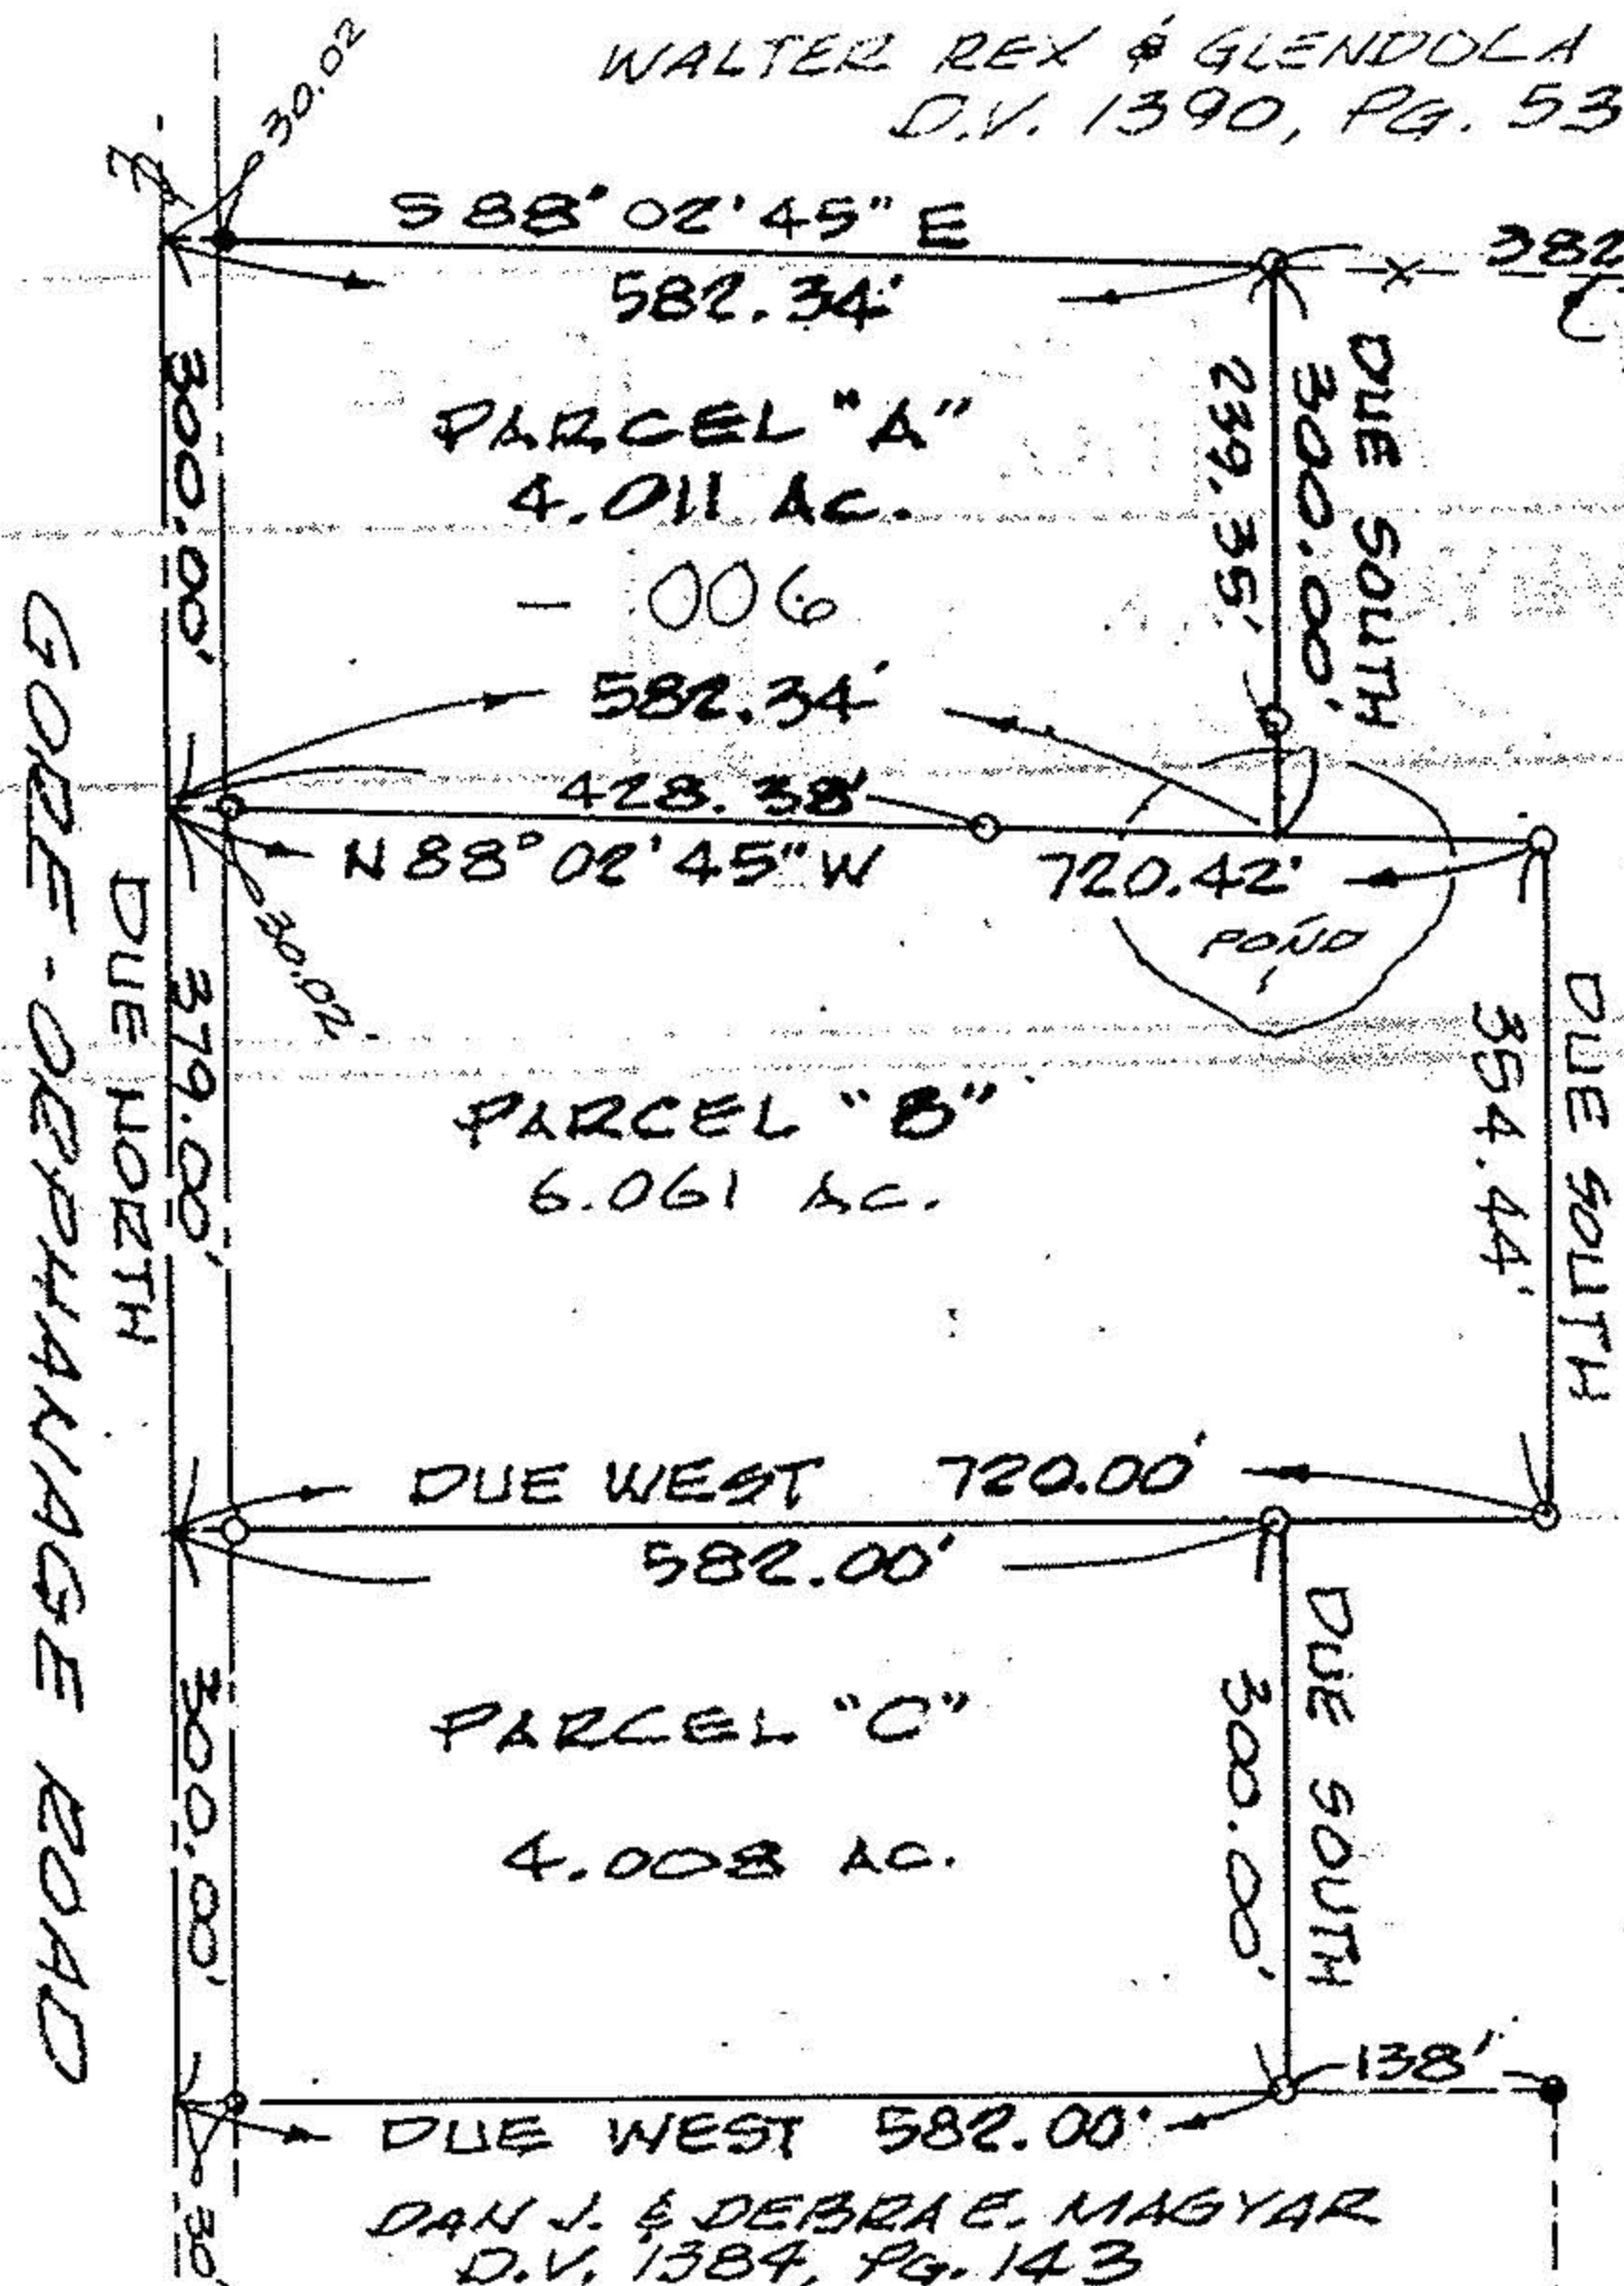

WALTER REX & GLENDOLA ZICK & FOOSE
D.V. 1390, Pg. 533

SCALE: 1" = 200'

DIANNE A. & BRIAN D. FORTUNE
O.R. VOL. 928, PG. 914

21268
APPROVED
LORAIN CO.
MAP DEPT
DATE 3-17-95
PAGE 13-A
BY CAROLYN
FRAN CLS
21268

LEGEND:
● = IRON PIN FOUND
○ = IRON PIN SET

MAP OF PARCEL SPLIT SURVEY
PREPARED FOR BRIAN FORTUNE
PART OF ORIG. CAMDEN TWP. LOT 19, TRACT II
LORAIN COUNTY OHIO

K. E. McCARTNEY & ASSOCIATES

REF: SPLIT FROM 13-11-019-000-005

DECEMBER, 1994

945482