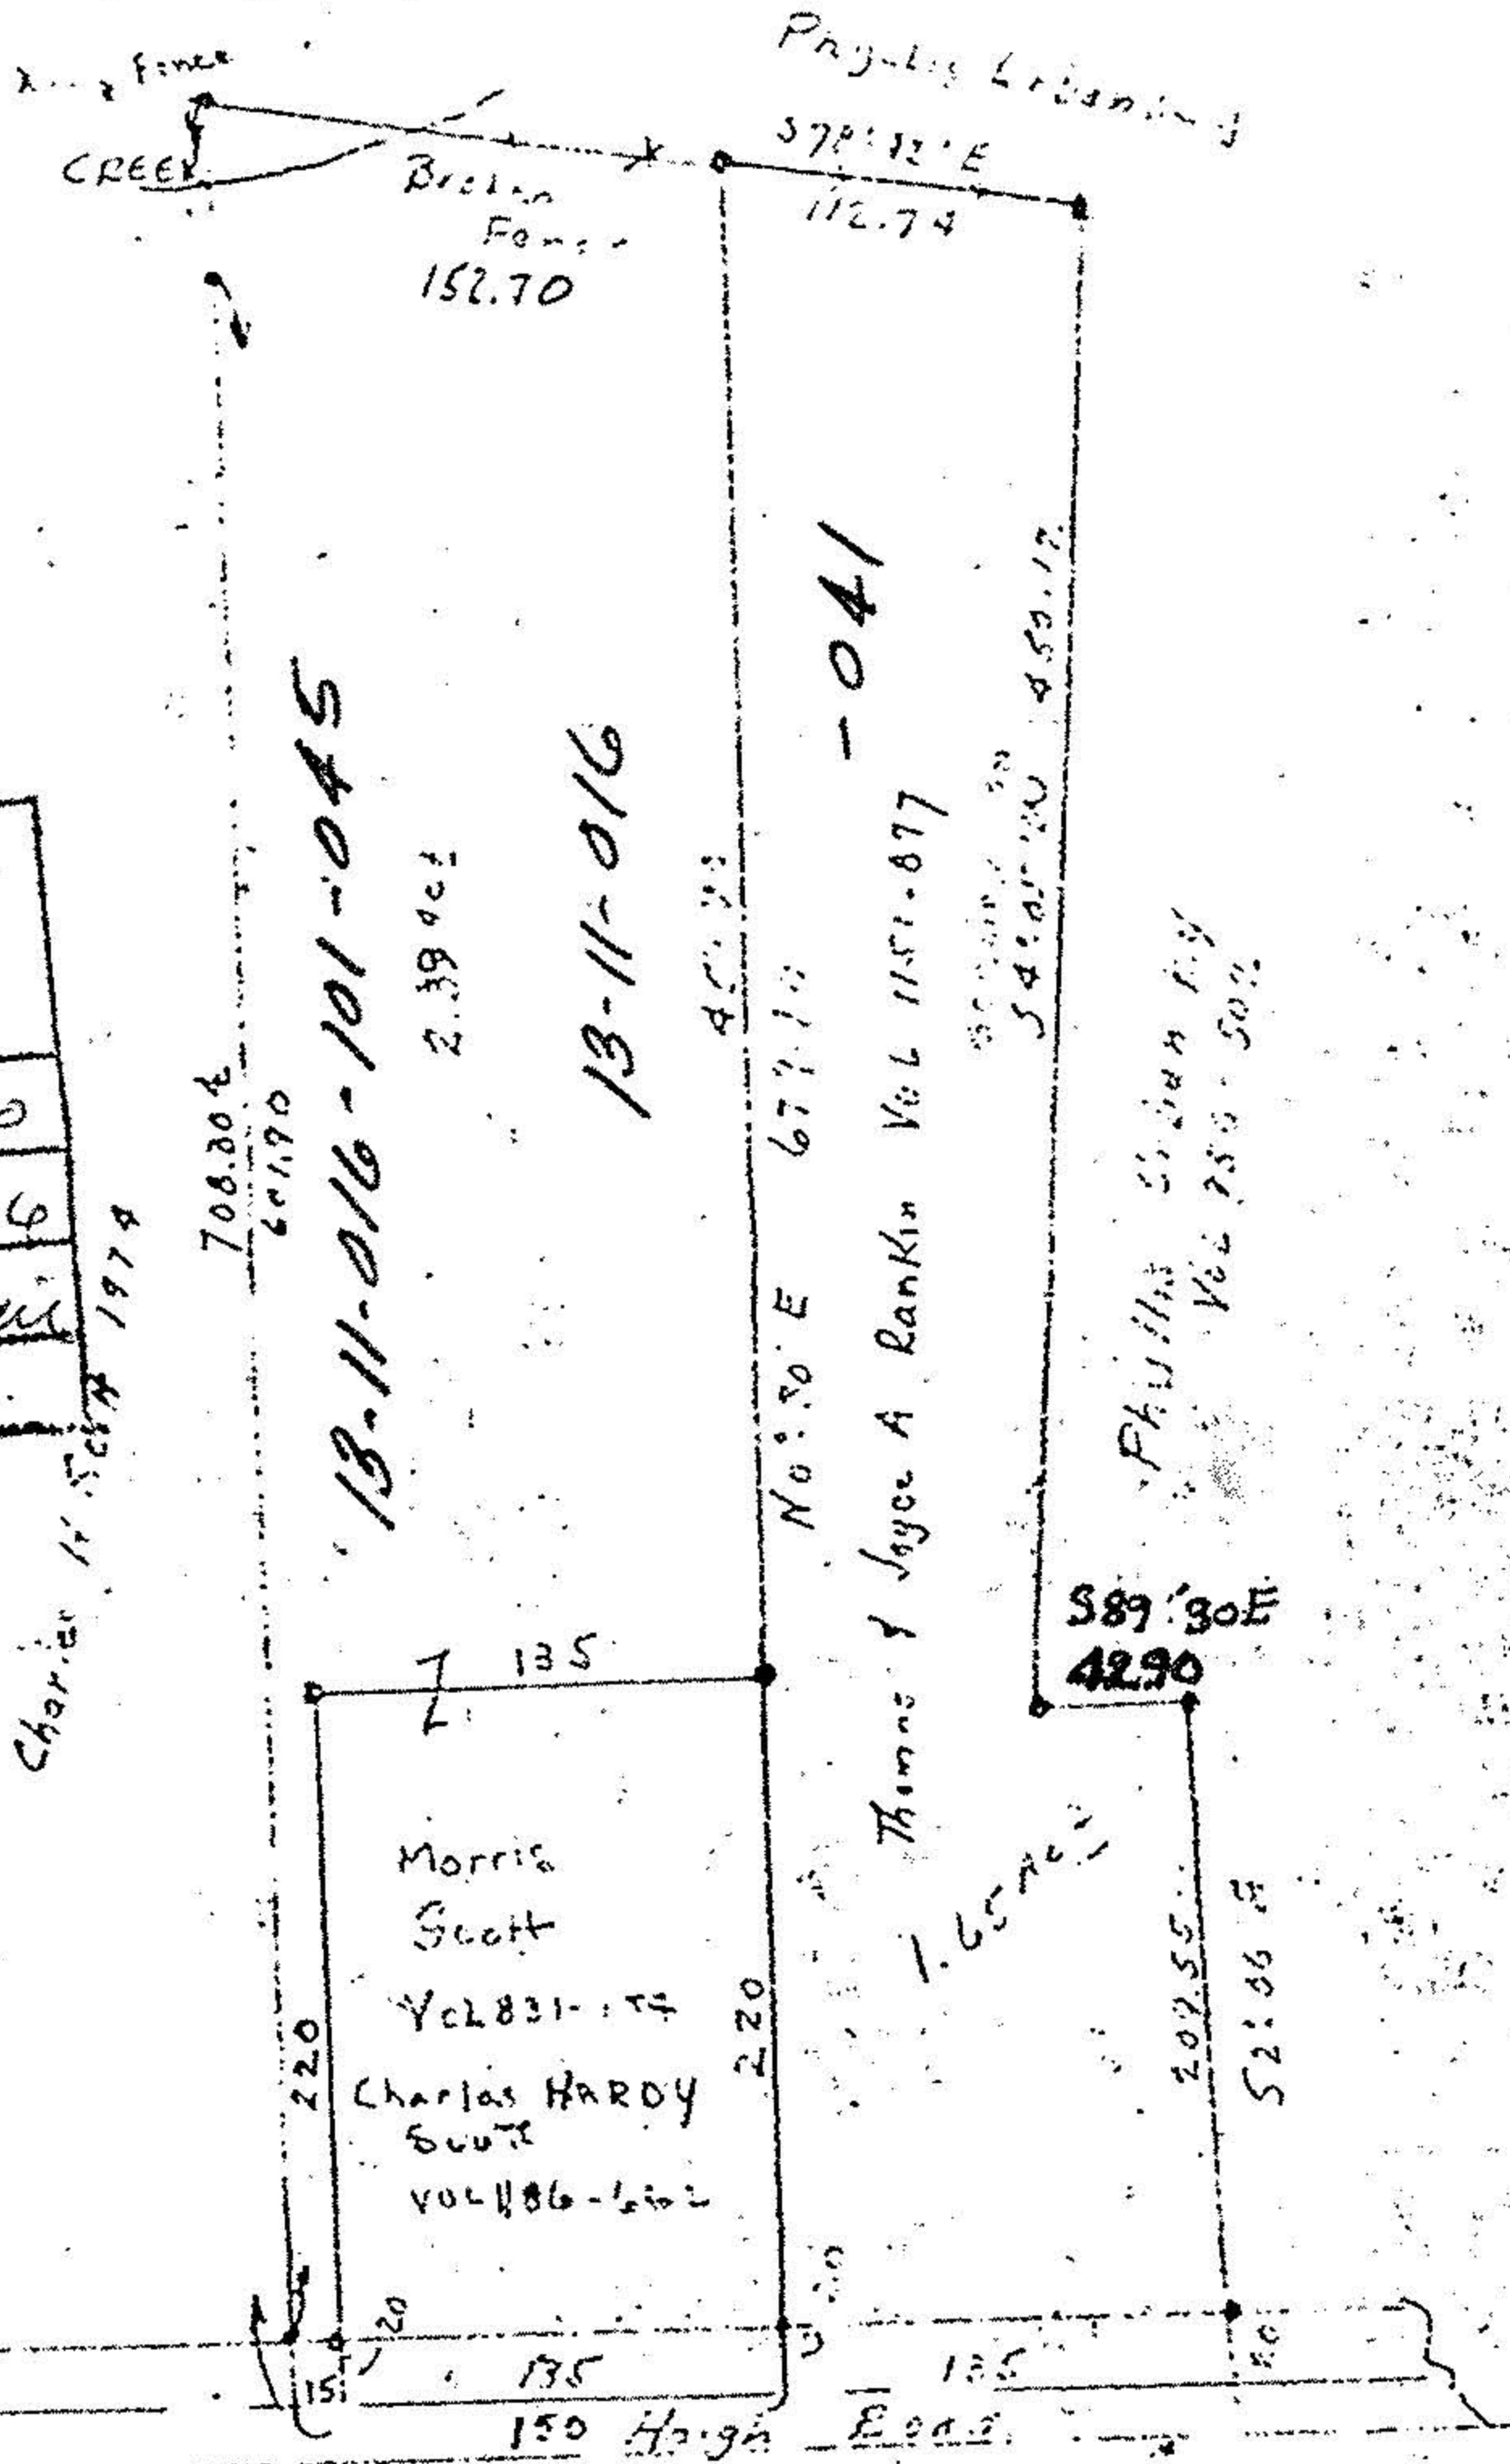

#13756

Map of Part of Lot 16 Tract 11 Camden Twp. Kipton Vill.
Lorain Co. Ohio Scale 1" = 100' Oct. 11, 1975
By Arnold F. Koeppe Registered Surveyor No. 4306

Map Revised
July 2, 1955

#13756

APPROVED
LORAIN CO.
MAP DEPT.
DATE 8-15-80
PAGE 13-11-016
BY T. McManis
VOID AFTER

13-11-016-041

13-11-016