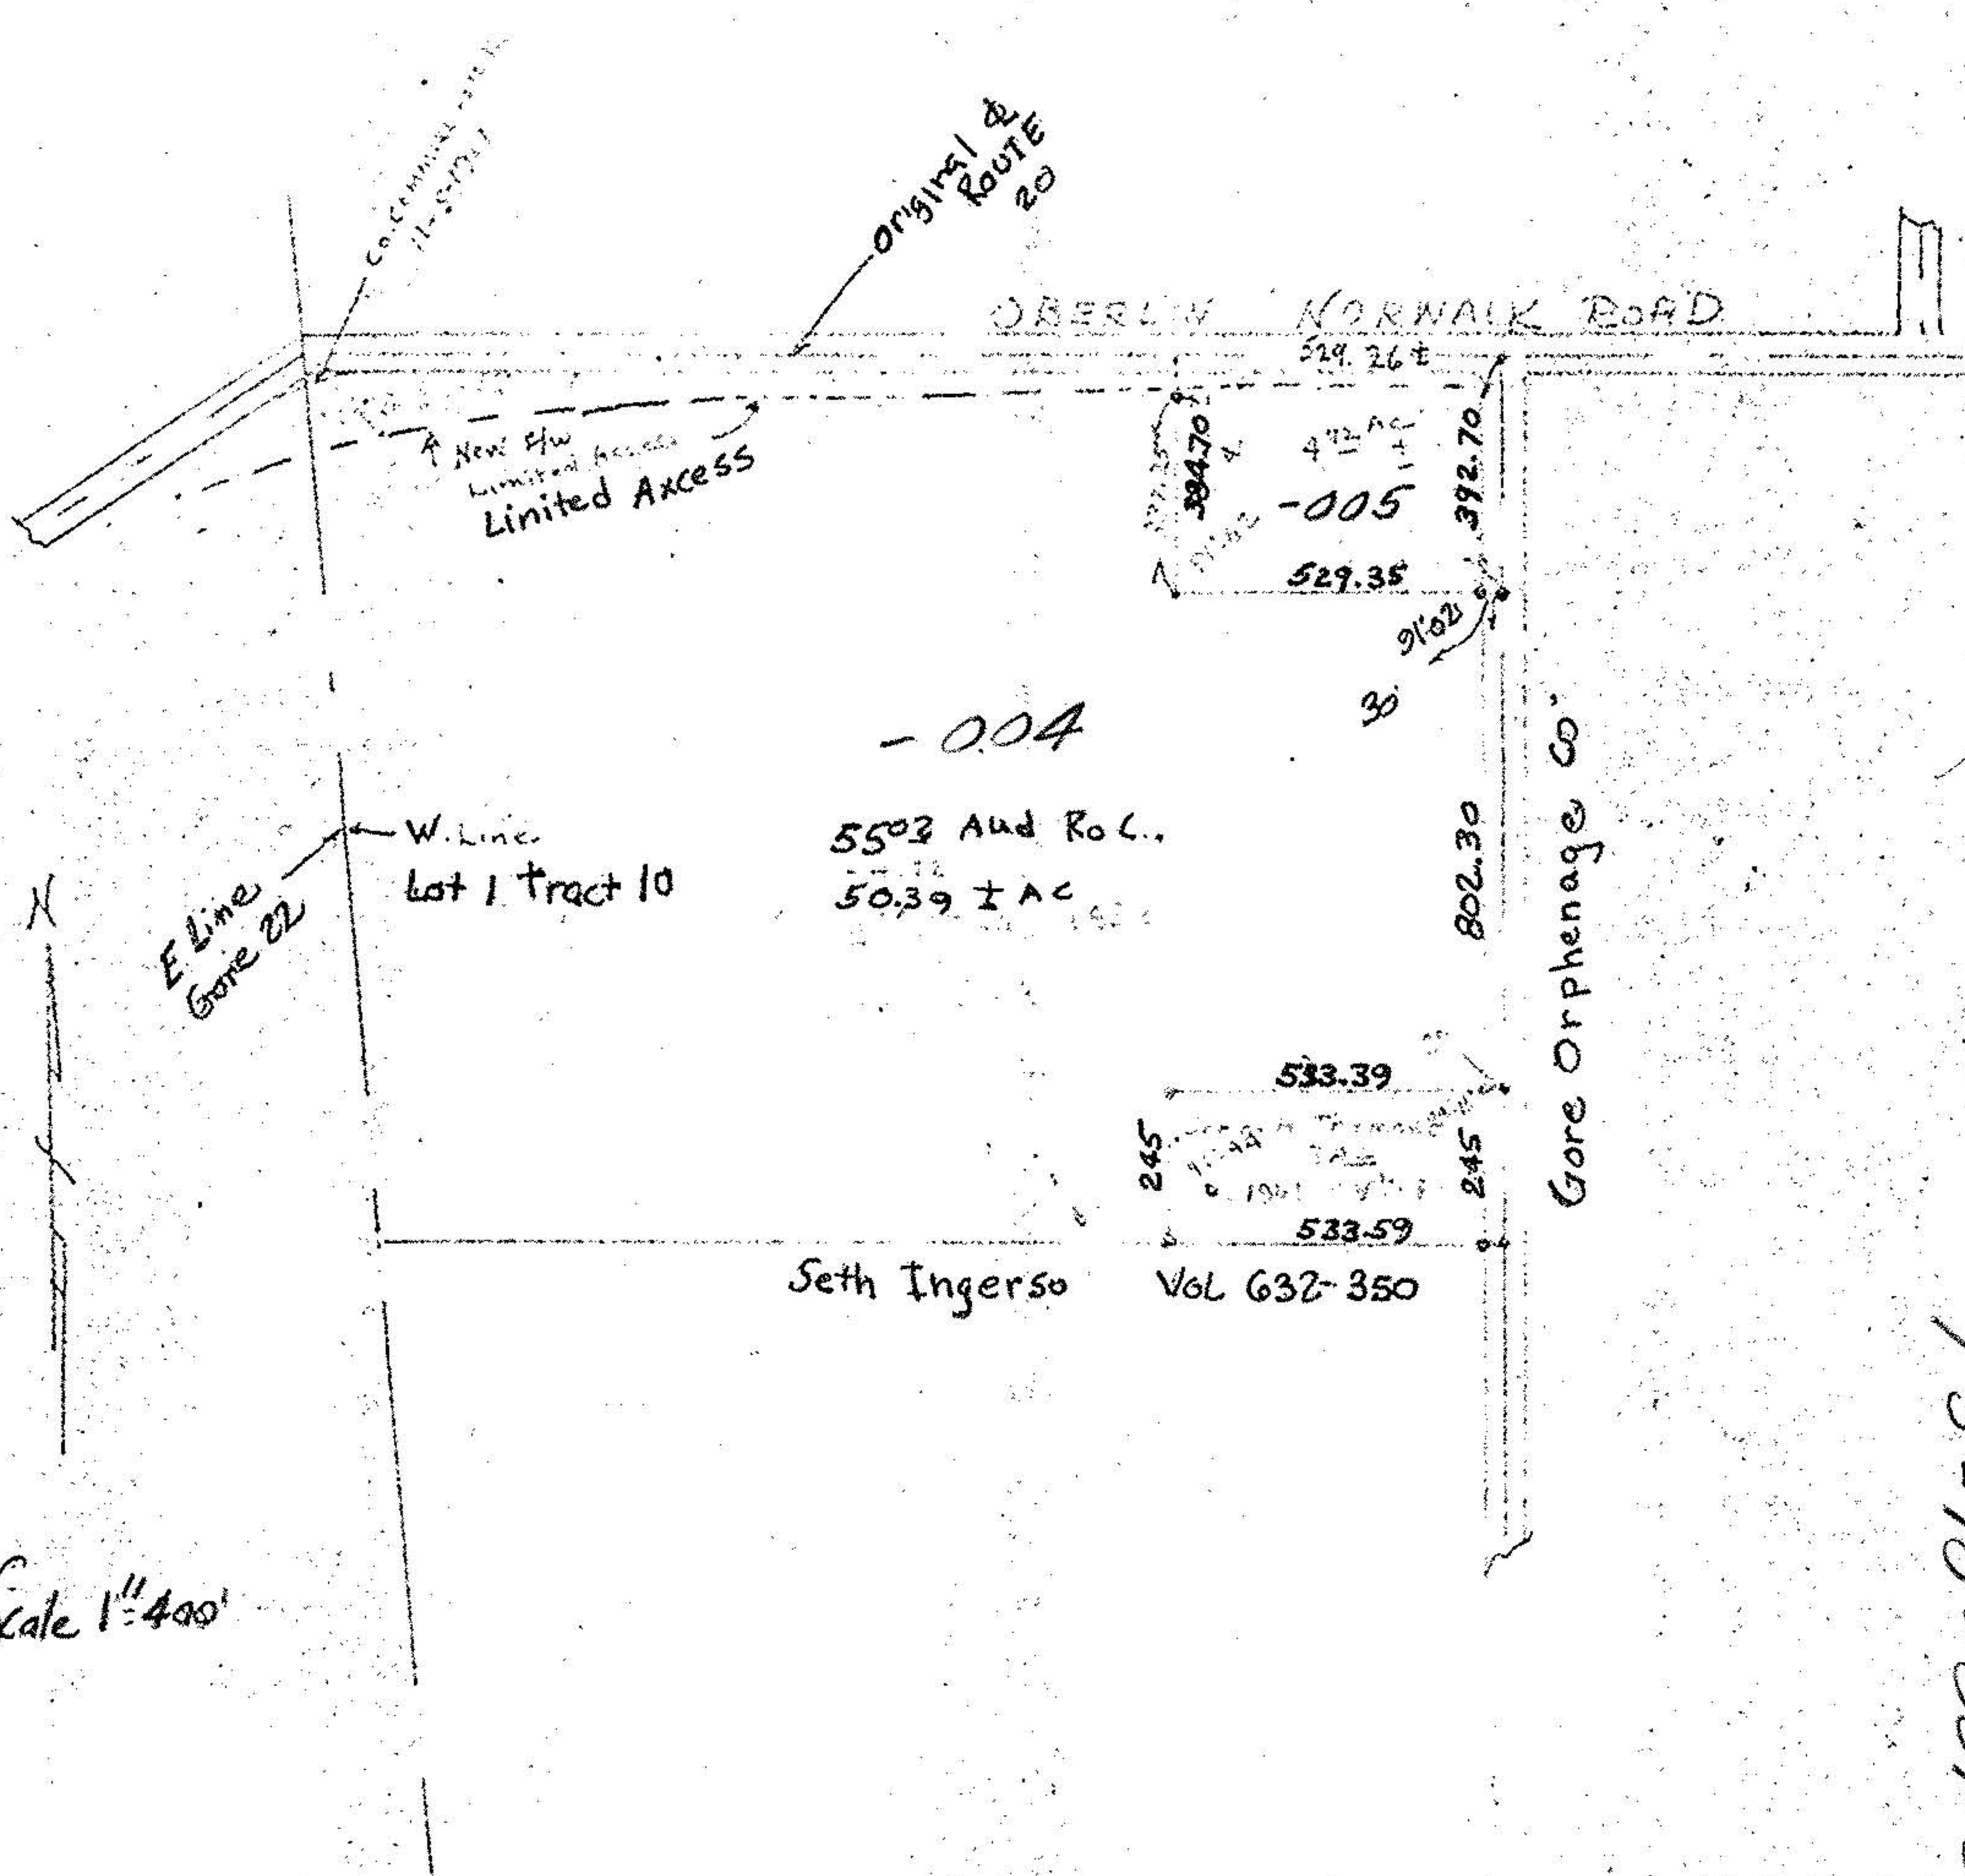

Part of part of Lot. 1 Tract 10 Camden Twp.

Lorain County Ohio Scale 1" = 400'

Dec. 10, 1965

By Arnold F. Koeppe Registered Surveyor No. 4306

13-10-001
13-A

Scale 1" = 400'

13-10-001-000