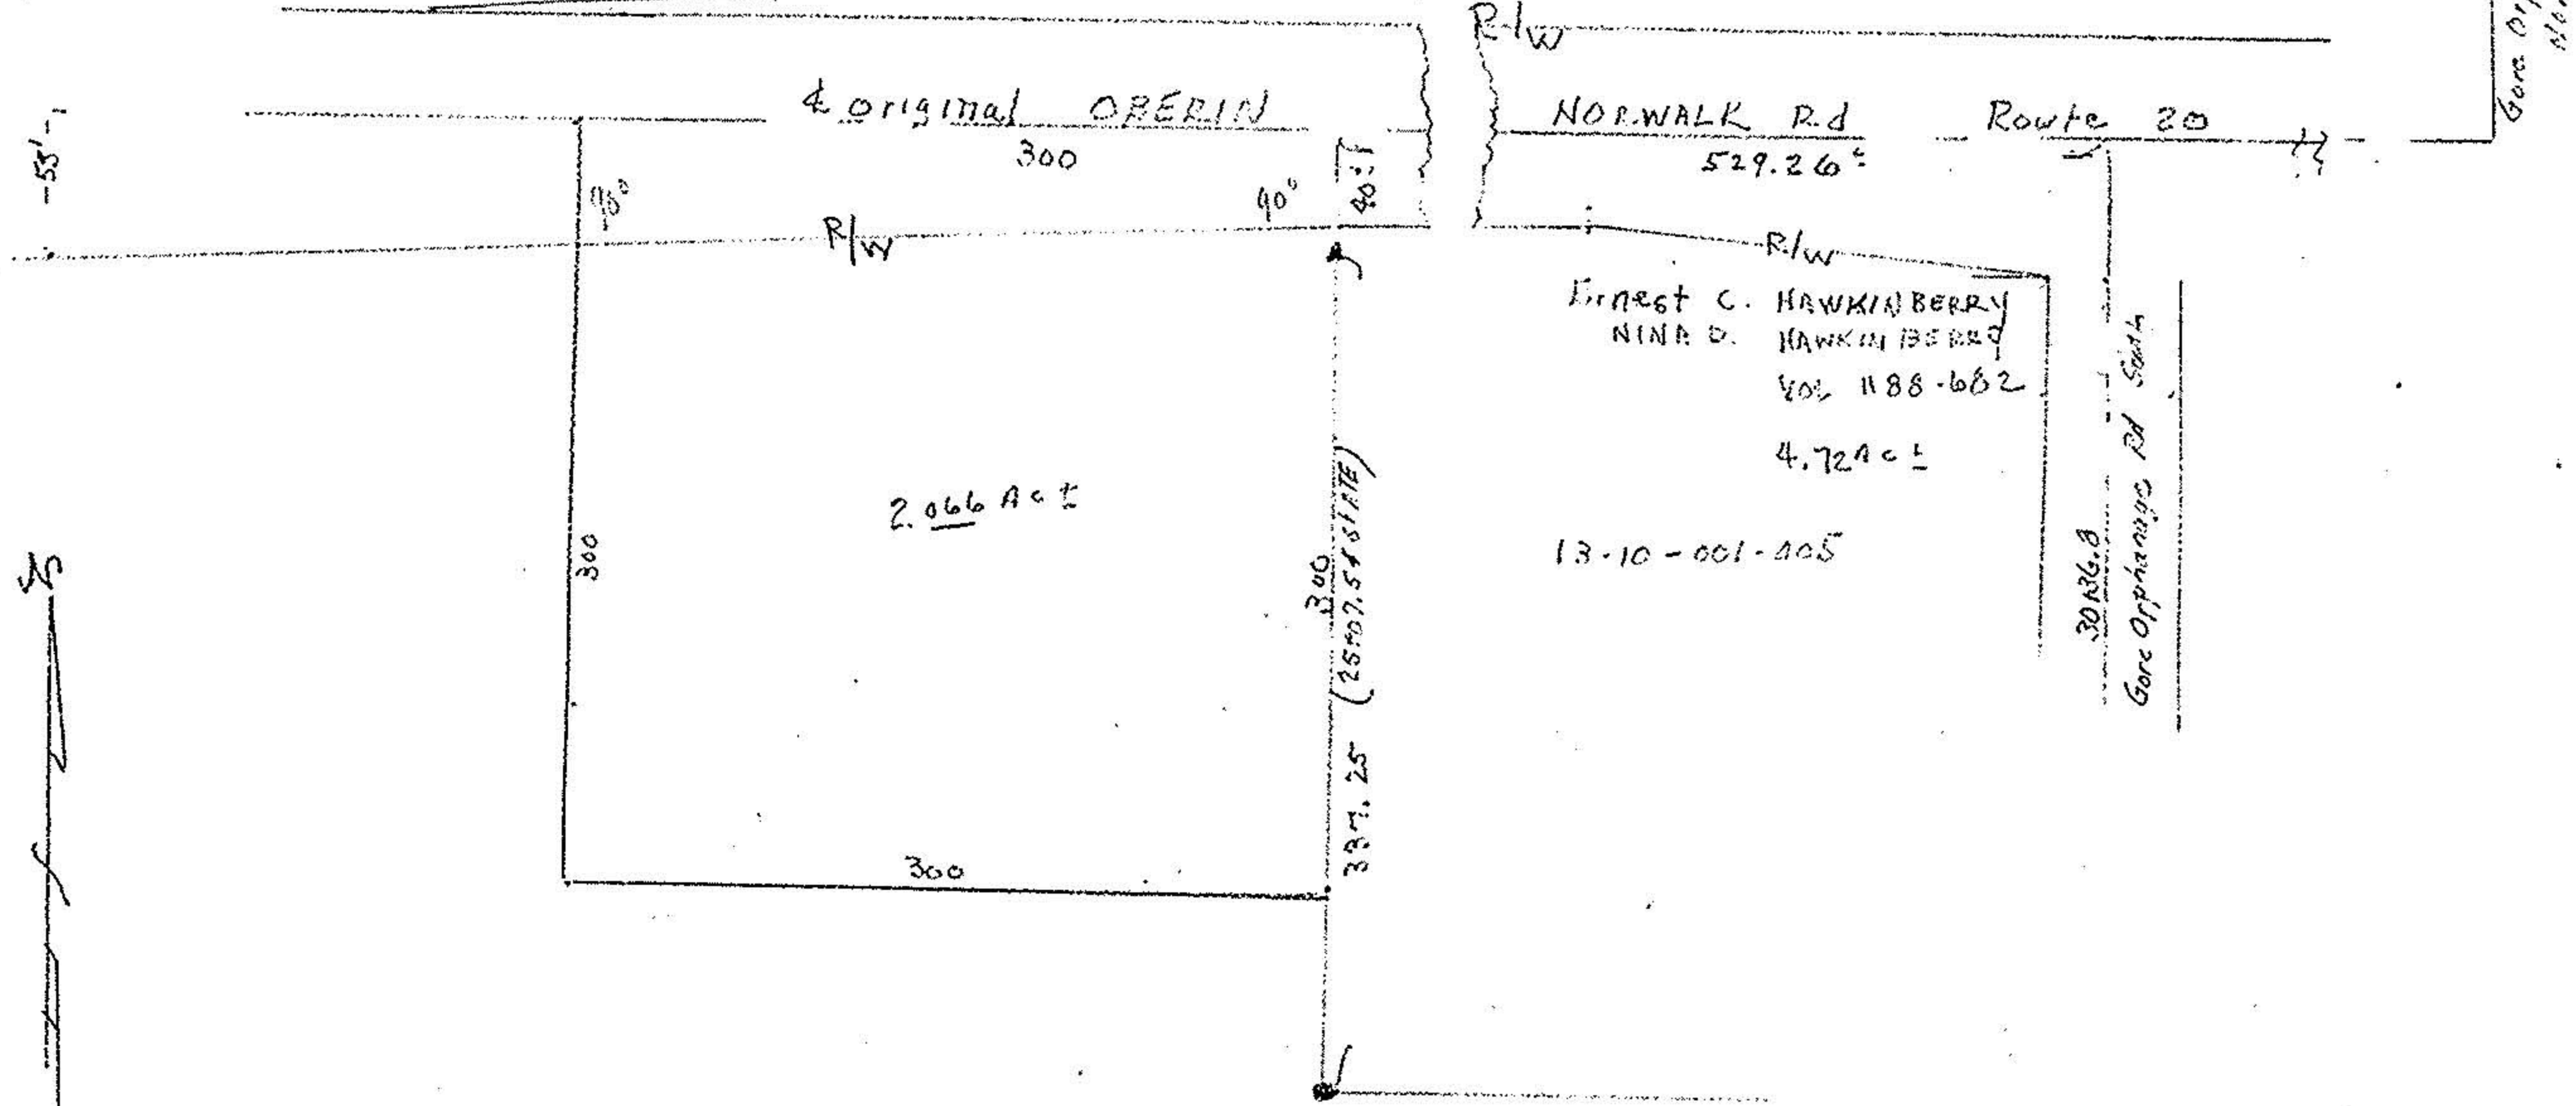

13 A  
OL. 1  
T. 10

#16084

13-10-001-000

Map of Part of Lot 1 Tract 10 Camden Twp. Lorain Co. Ohio  
Scale 1" 100'  
Feb. 20, 1984  
From deed records by Arnold F. Koepp Reg. Surveyor

#16084  
 APPROVED,  
 LORAIN CO.  
 MAP DEPT.  
 DATE 3.12.85  
 PAGE 13-A  
 BY T. McMan  
 VOID