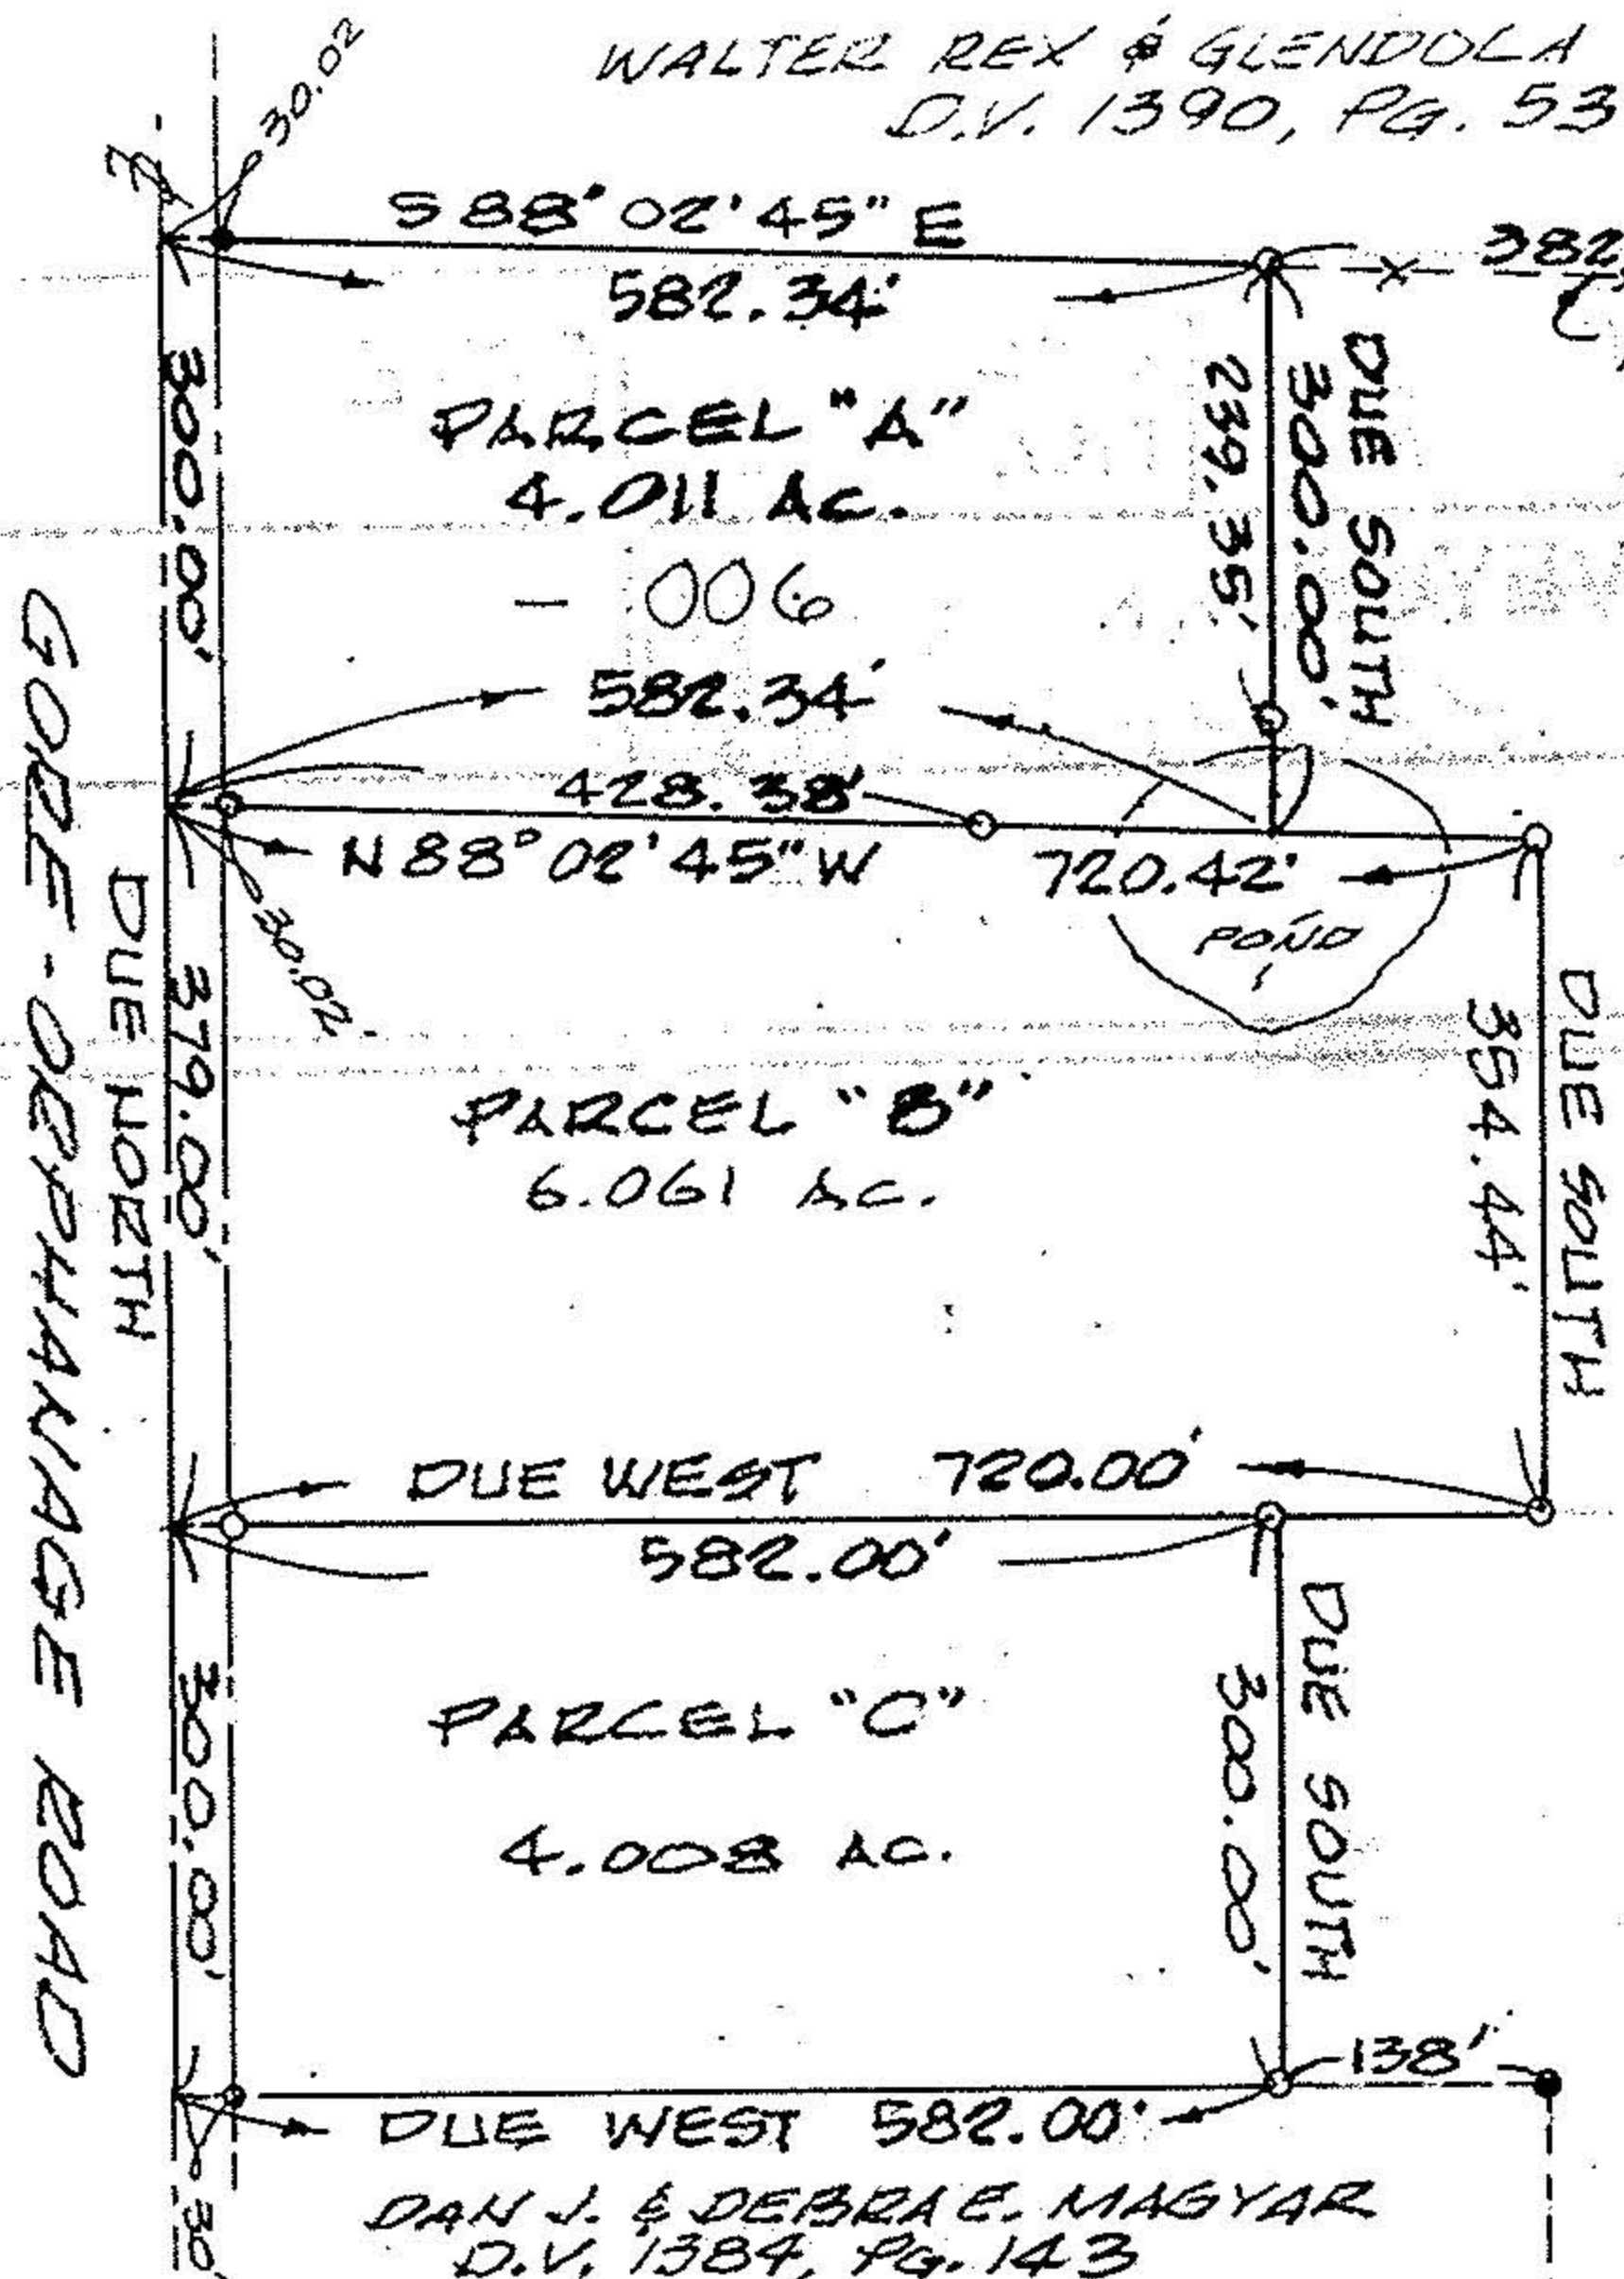

WALTER REX & GLENDOLA ZICKFOOSE  
D.V. 1390, Pg. 533

DIANNE A. & BRIAN D. FORTUNE  
O.R. VOL. 928, Pg. 914

21268

APPROVED LORAIN CO. MAP DEPT
DATE 3-17-95
PAGE 13-A
BY CAROLYN FRANCS
# 21268

LEGEND:

●	= IRON PIN FOUND
○	= IRON PIN SET

MAP OF PARCEL SPLIT SURVEY  
PREPARED FOR BRIAN FORTUNE  
PART OF ORIG. CAMDEN TWP. LOT 19, TRACT II  
LORAIN COUNTY OHIO

REF: SPLIT FROM 13-11-019-000-005

K. E. McCARTNEY & ASSOCIATES

DECEMBER, 1994

945482