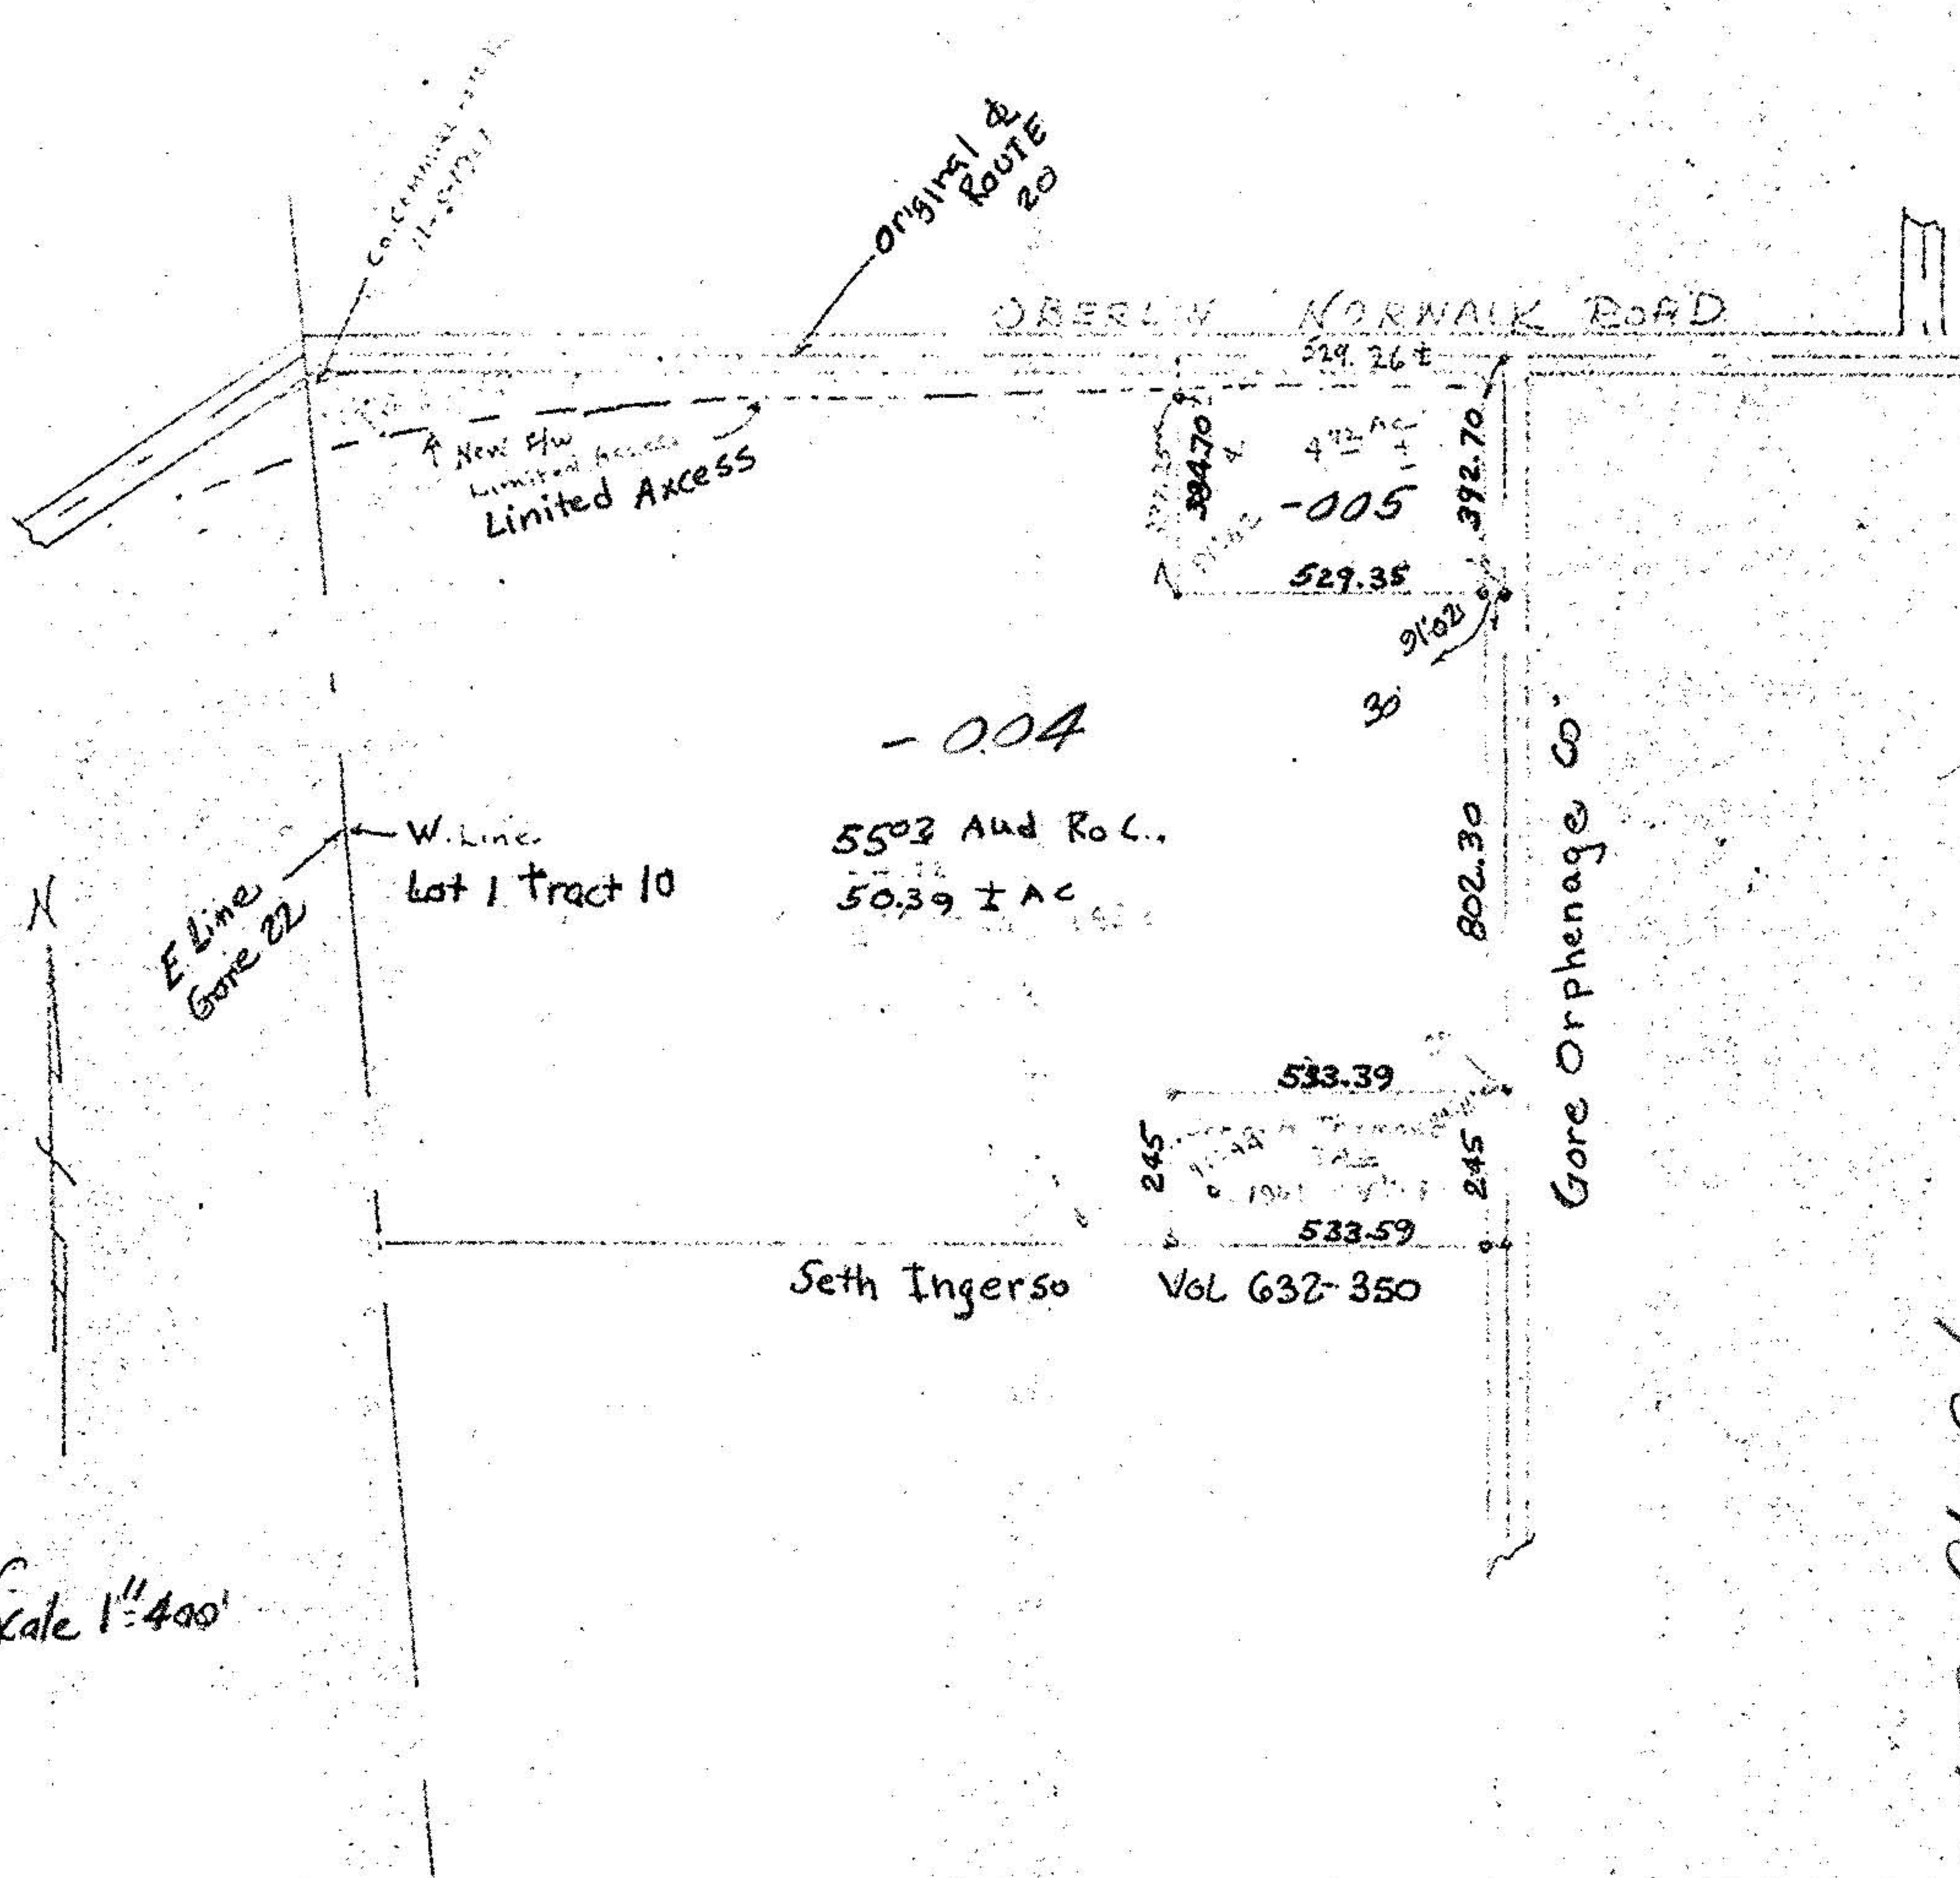

Part of part of Lot. 1 Tract 10 Camden Twp.

Lorain County Ohio Scale 1" = 400'

Dec. 10, 1965

By Arnold F. Koeppe Registered Surveyor No. 4306

13-10-001  
13-A

Scale 1" = 400'

13-10-001-000