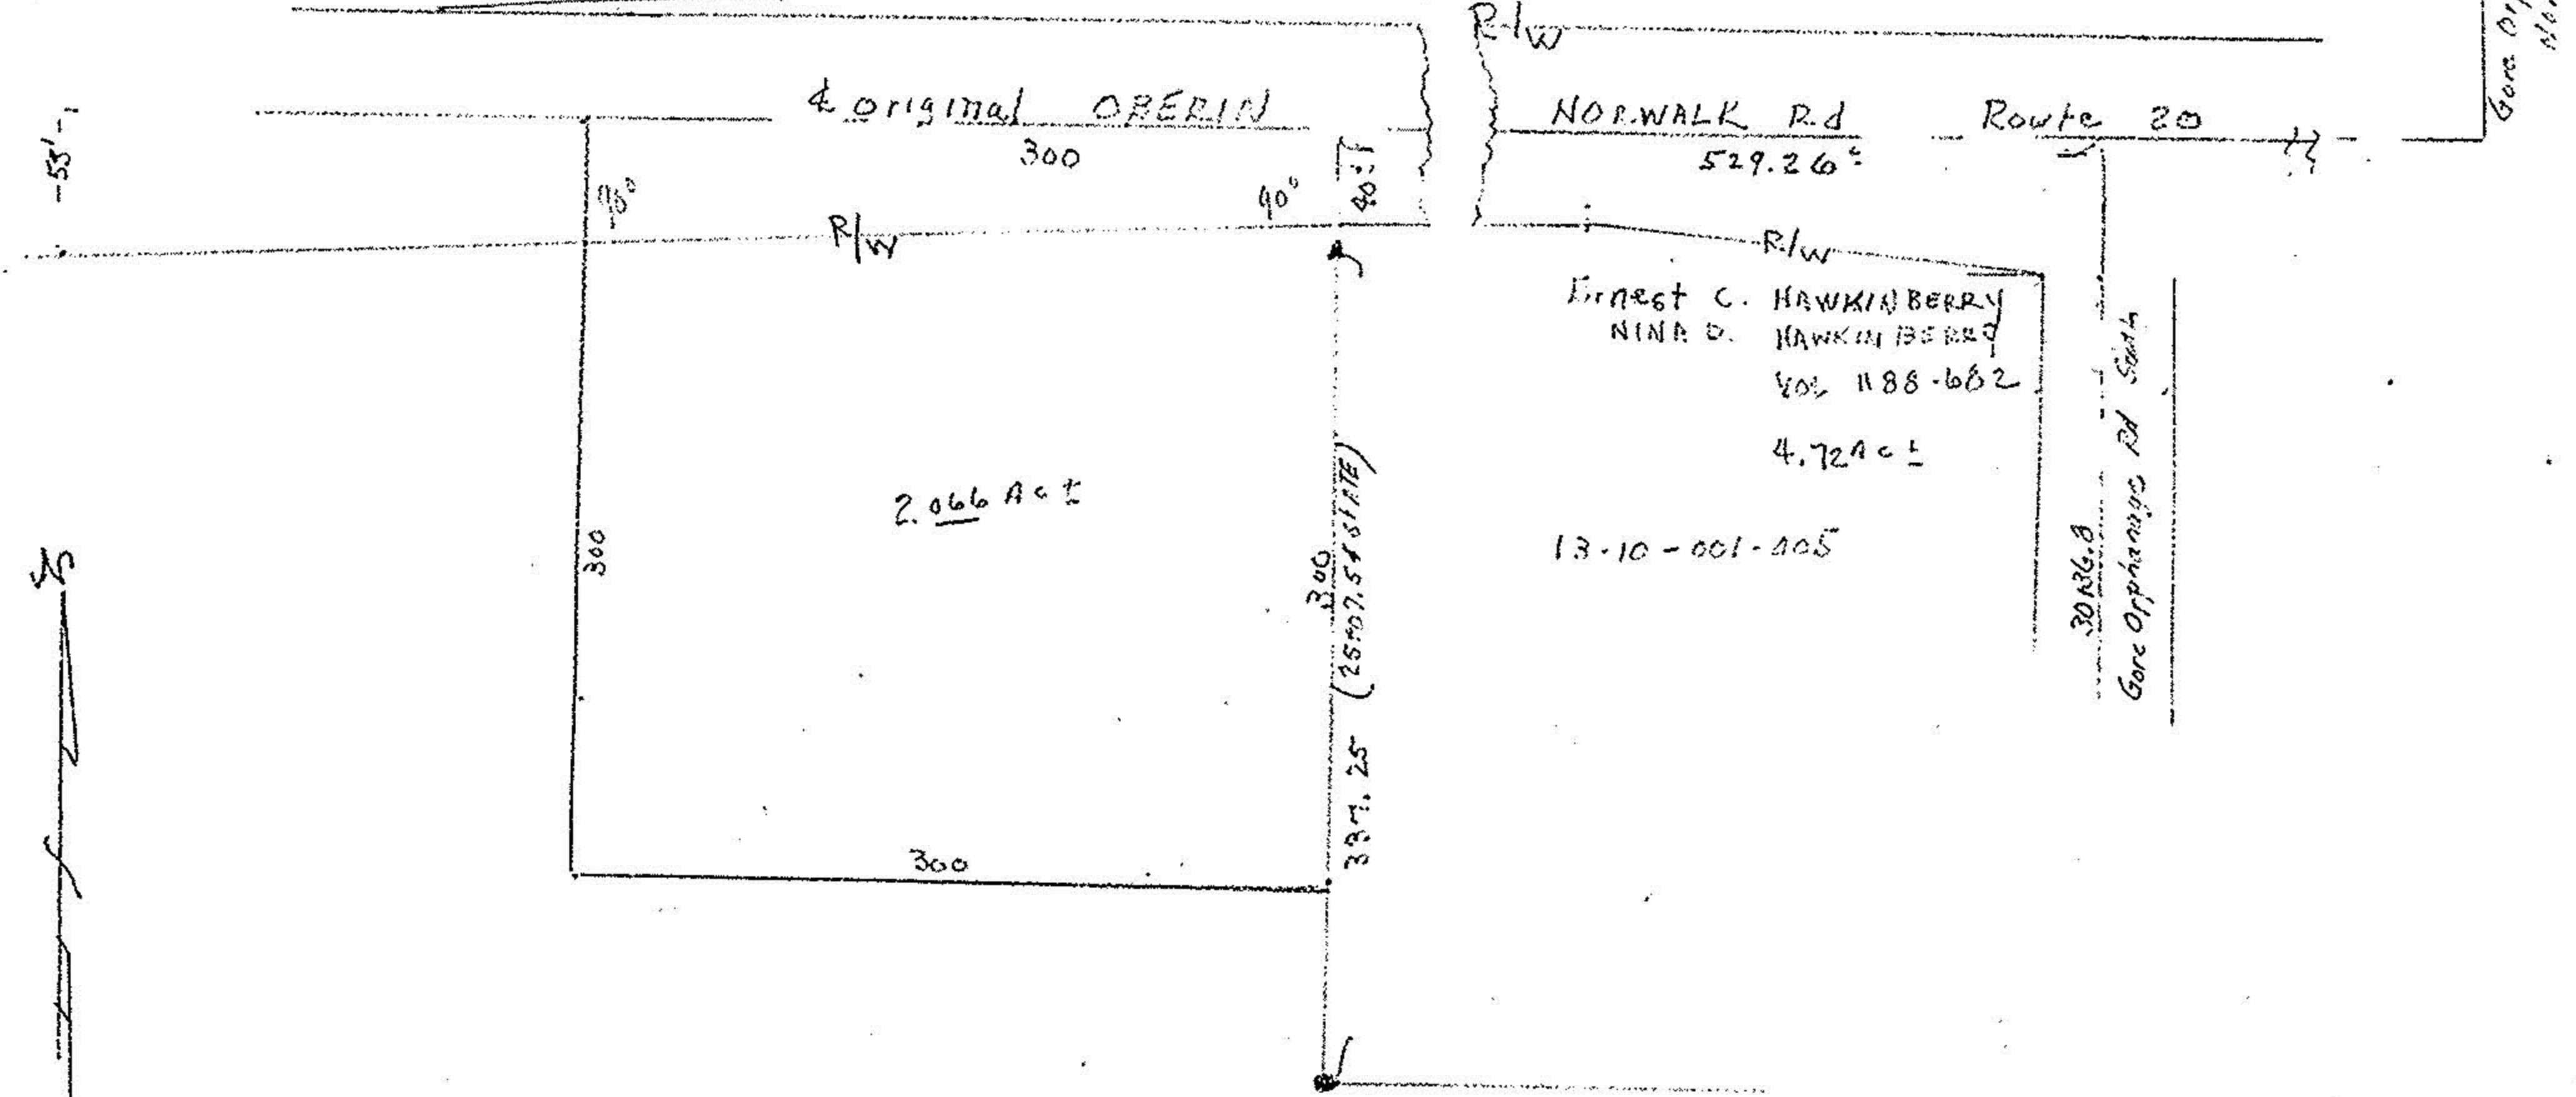

13 A  
OL. 1  
T. 10

#16084

13-10-001-000

Map of Part of Lot 1 Tract 10 Camden Twp. Lorain Co. Ohio  
Scale 1" = 100'  
Feb. 20, 1984  
From deed records by Arnold F. Koepp Reg. Surveyor

#16084

APPROVED  
LORAIN CO.  
MAP DEPT.