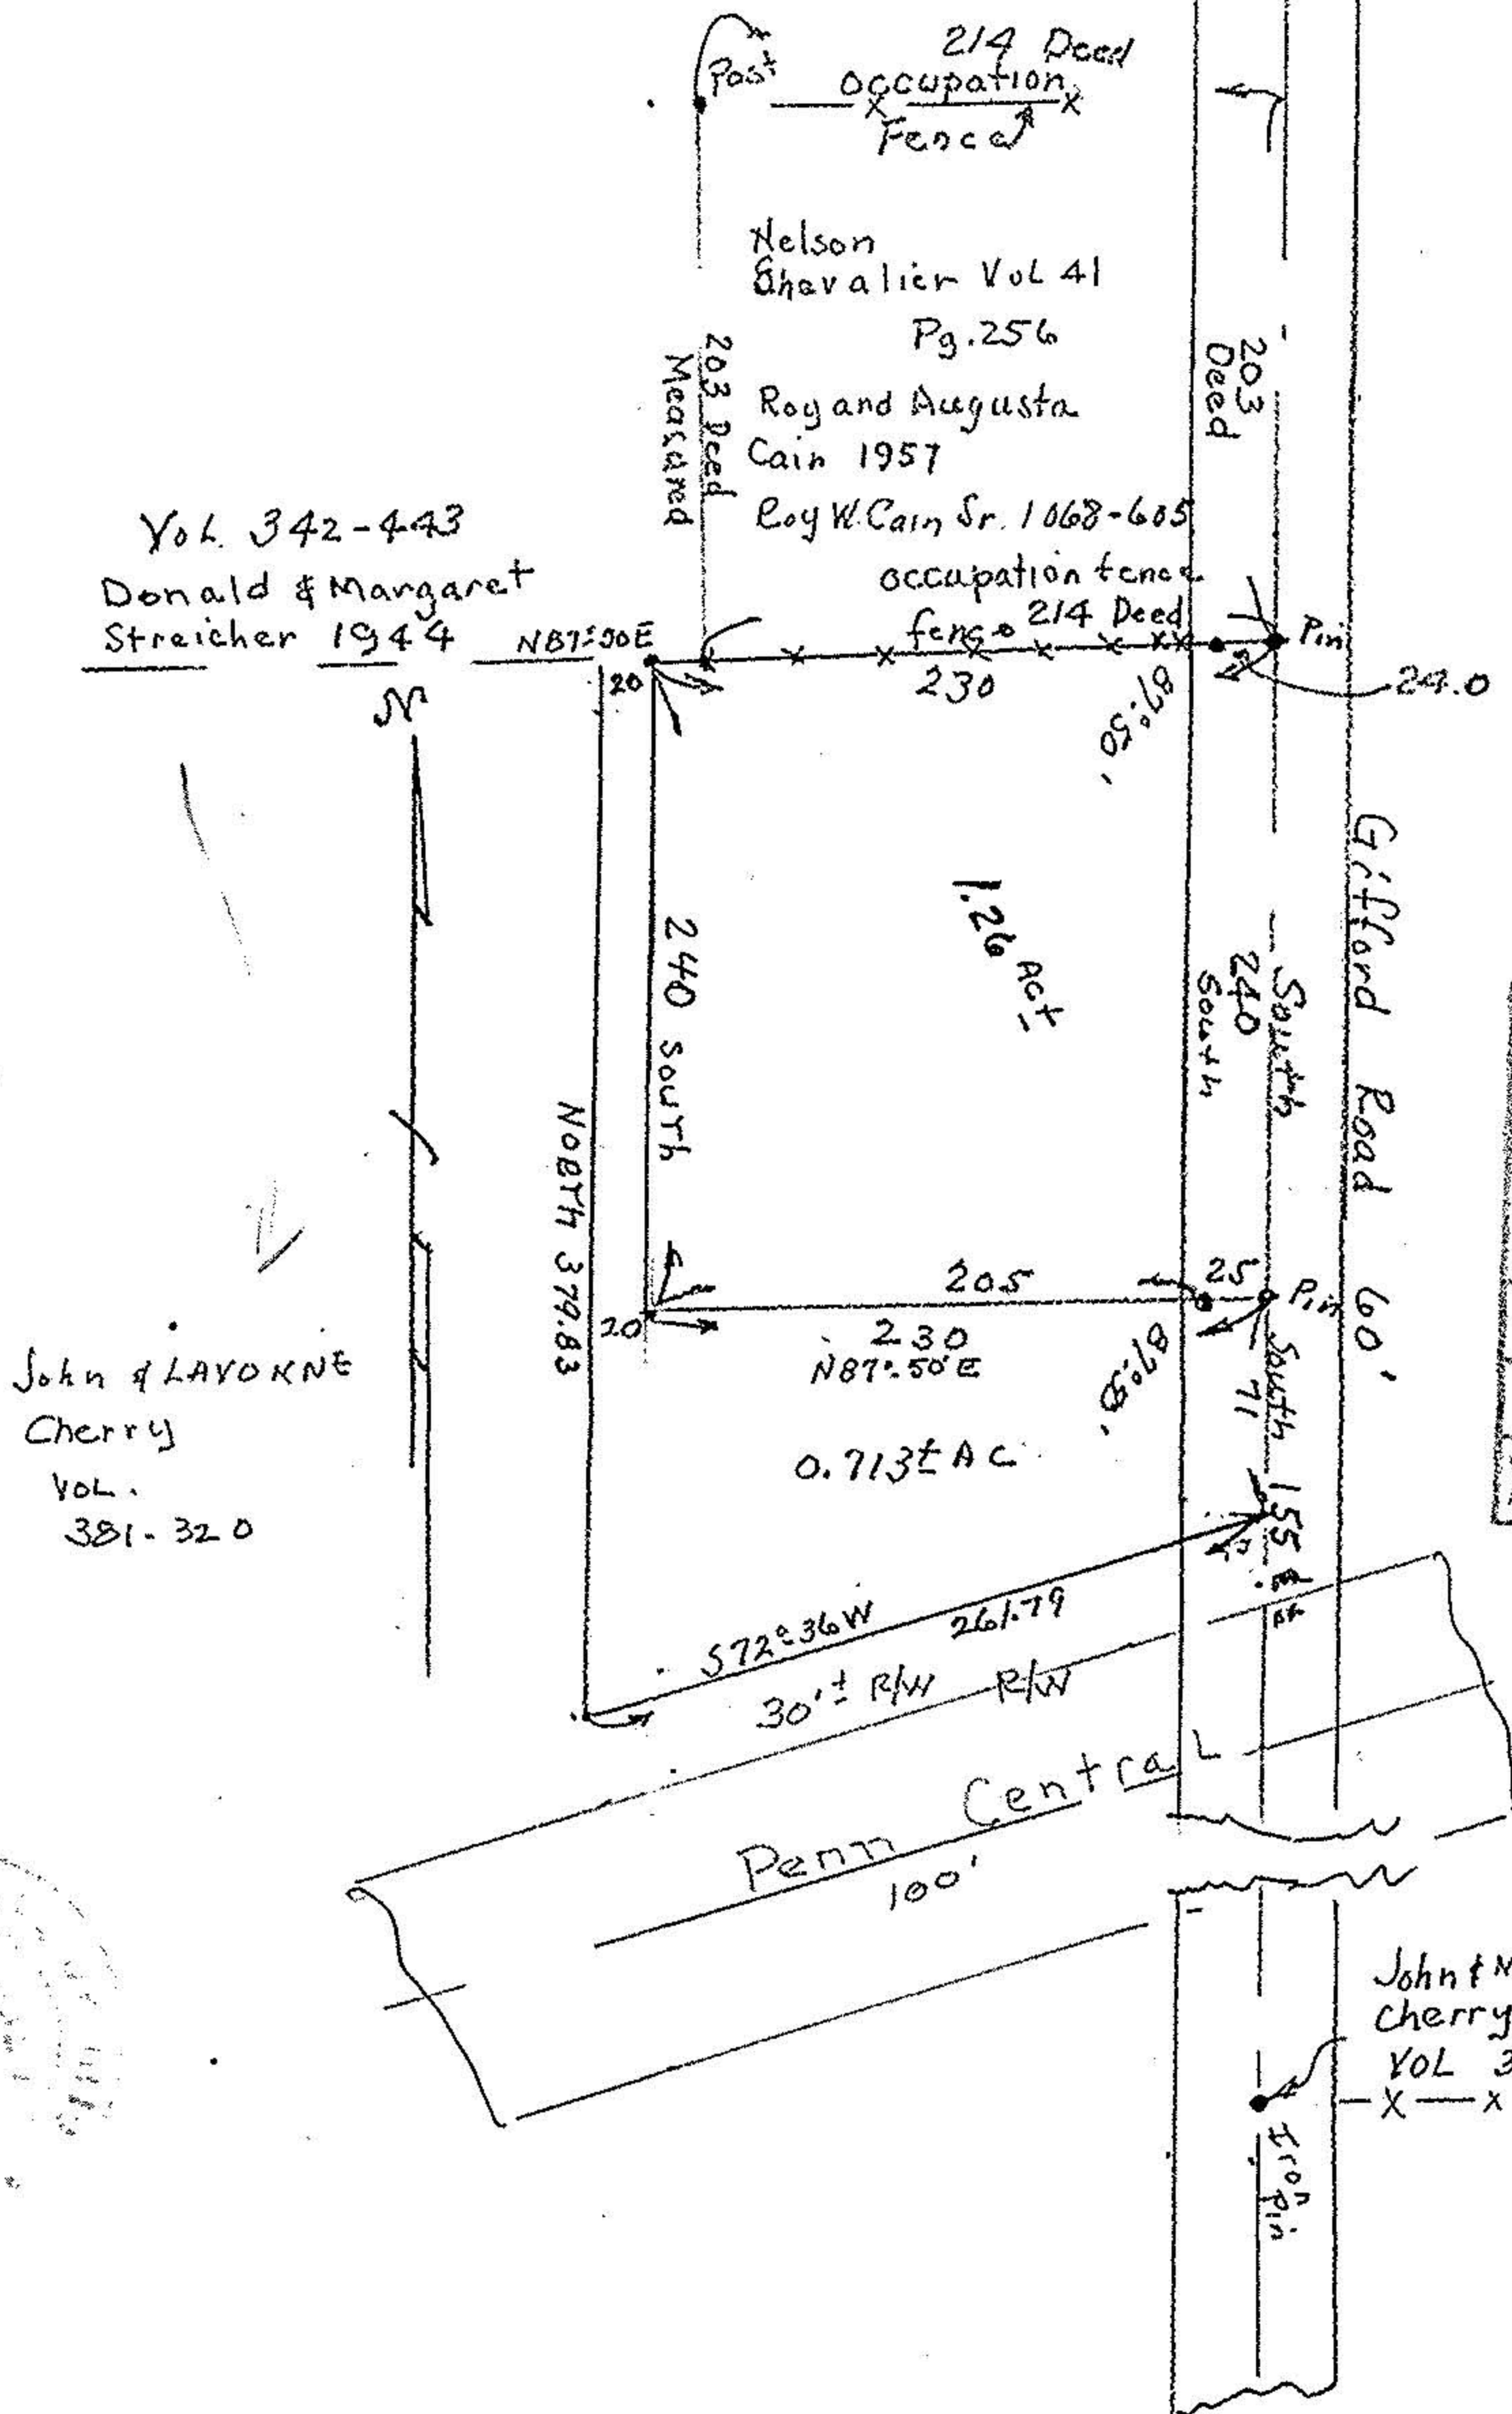

Map of Part of Lot 7 Tract 11 Camden Twp. Lorain Co. Ohio
 Scale 1" 100' Nov. 27, 1976

By Arnold f. Koepf Reg. Surveyor No. 4306

#18765
 APPROVED
 LORAIN CO.
 MAP DEPT.
 DATE 12-12-89
 PAGE 13-C
 BY T. McVain
 VOID AFTER 18765

-000-100-11-51