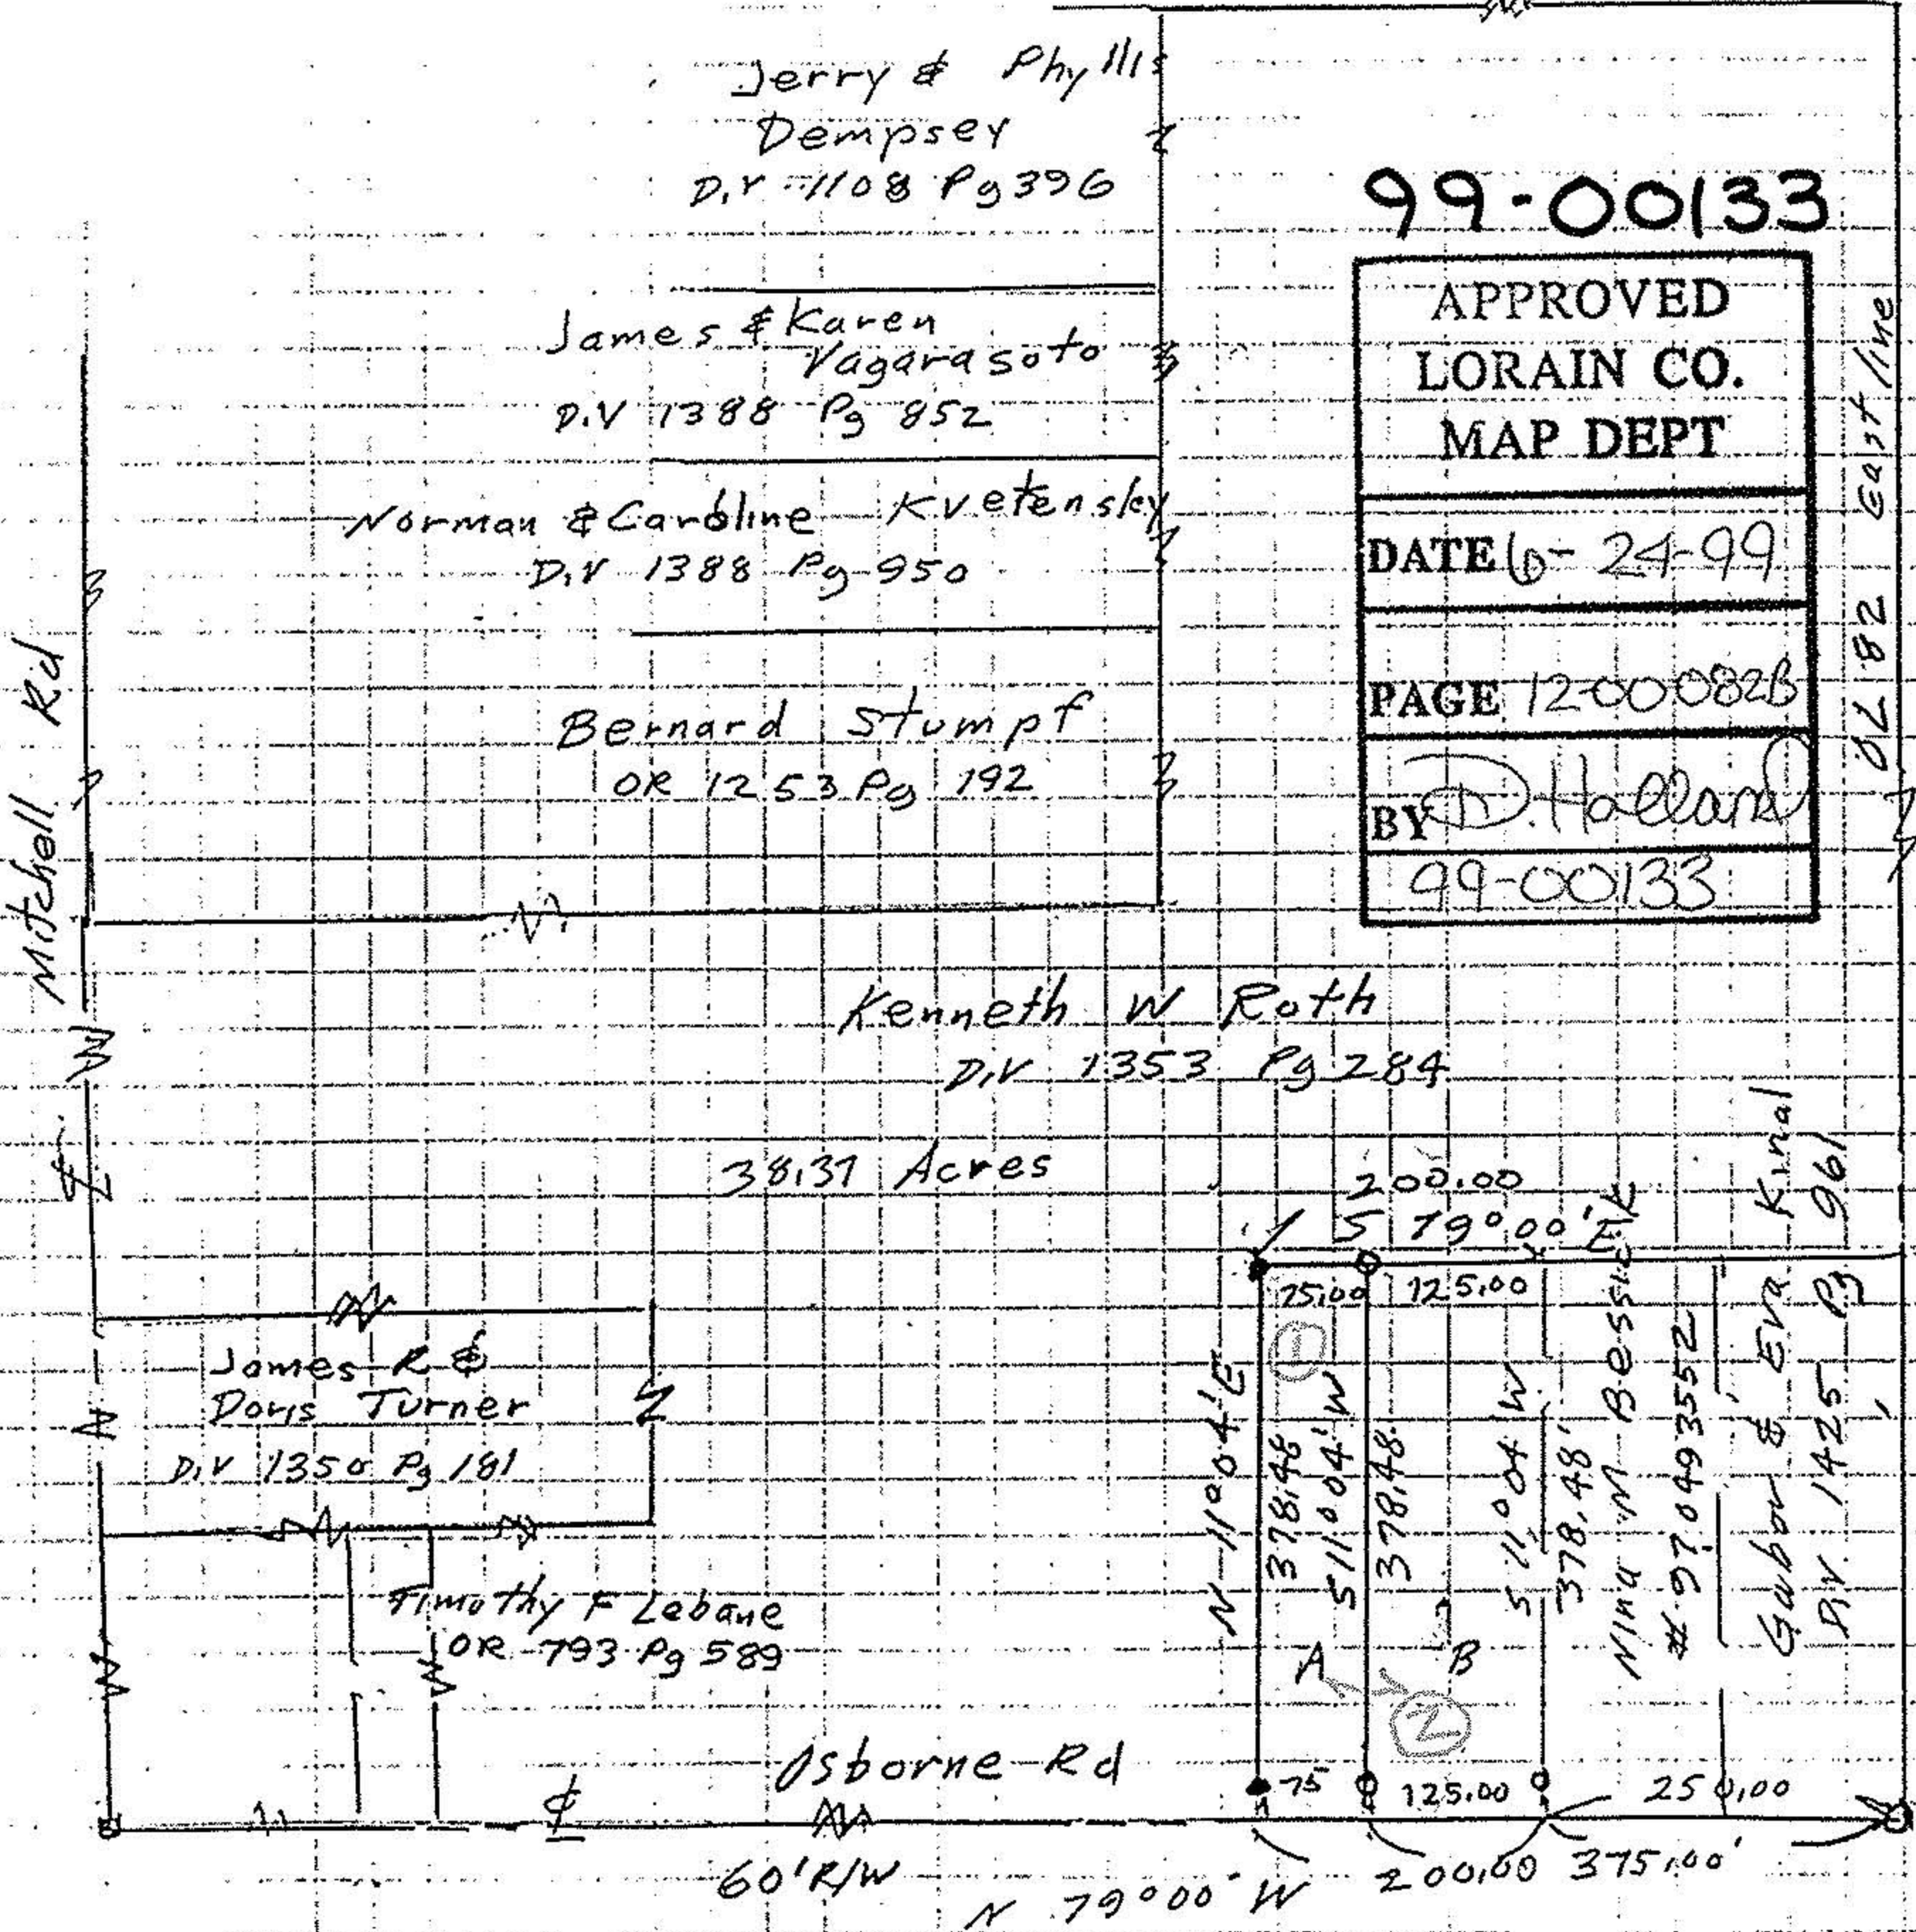

Diane Porinchok #970485838

99-00133

APPROVED  
LORAIN CO.  
MAP DEPT

DATE 6-24-99

PAGE 12-00082B

BY D. Halloran

99-00133

- monument boxes
- iron pins fd
- iron pins set

(A) 0.6516 Acre

(B) kris & Bonnie Klink  
# 980573889

Total 1.7377 Acres

### Survey of Parcel Split

Original Lot 82  
Columbia Township  
Lorain County Ohio  
Scale 1"=200 April 1999

John Pozywak