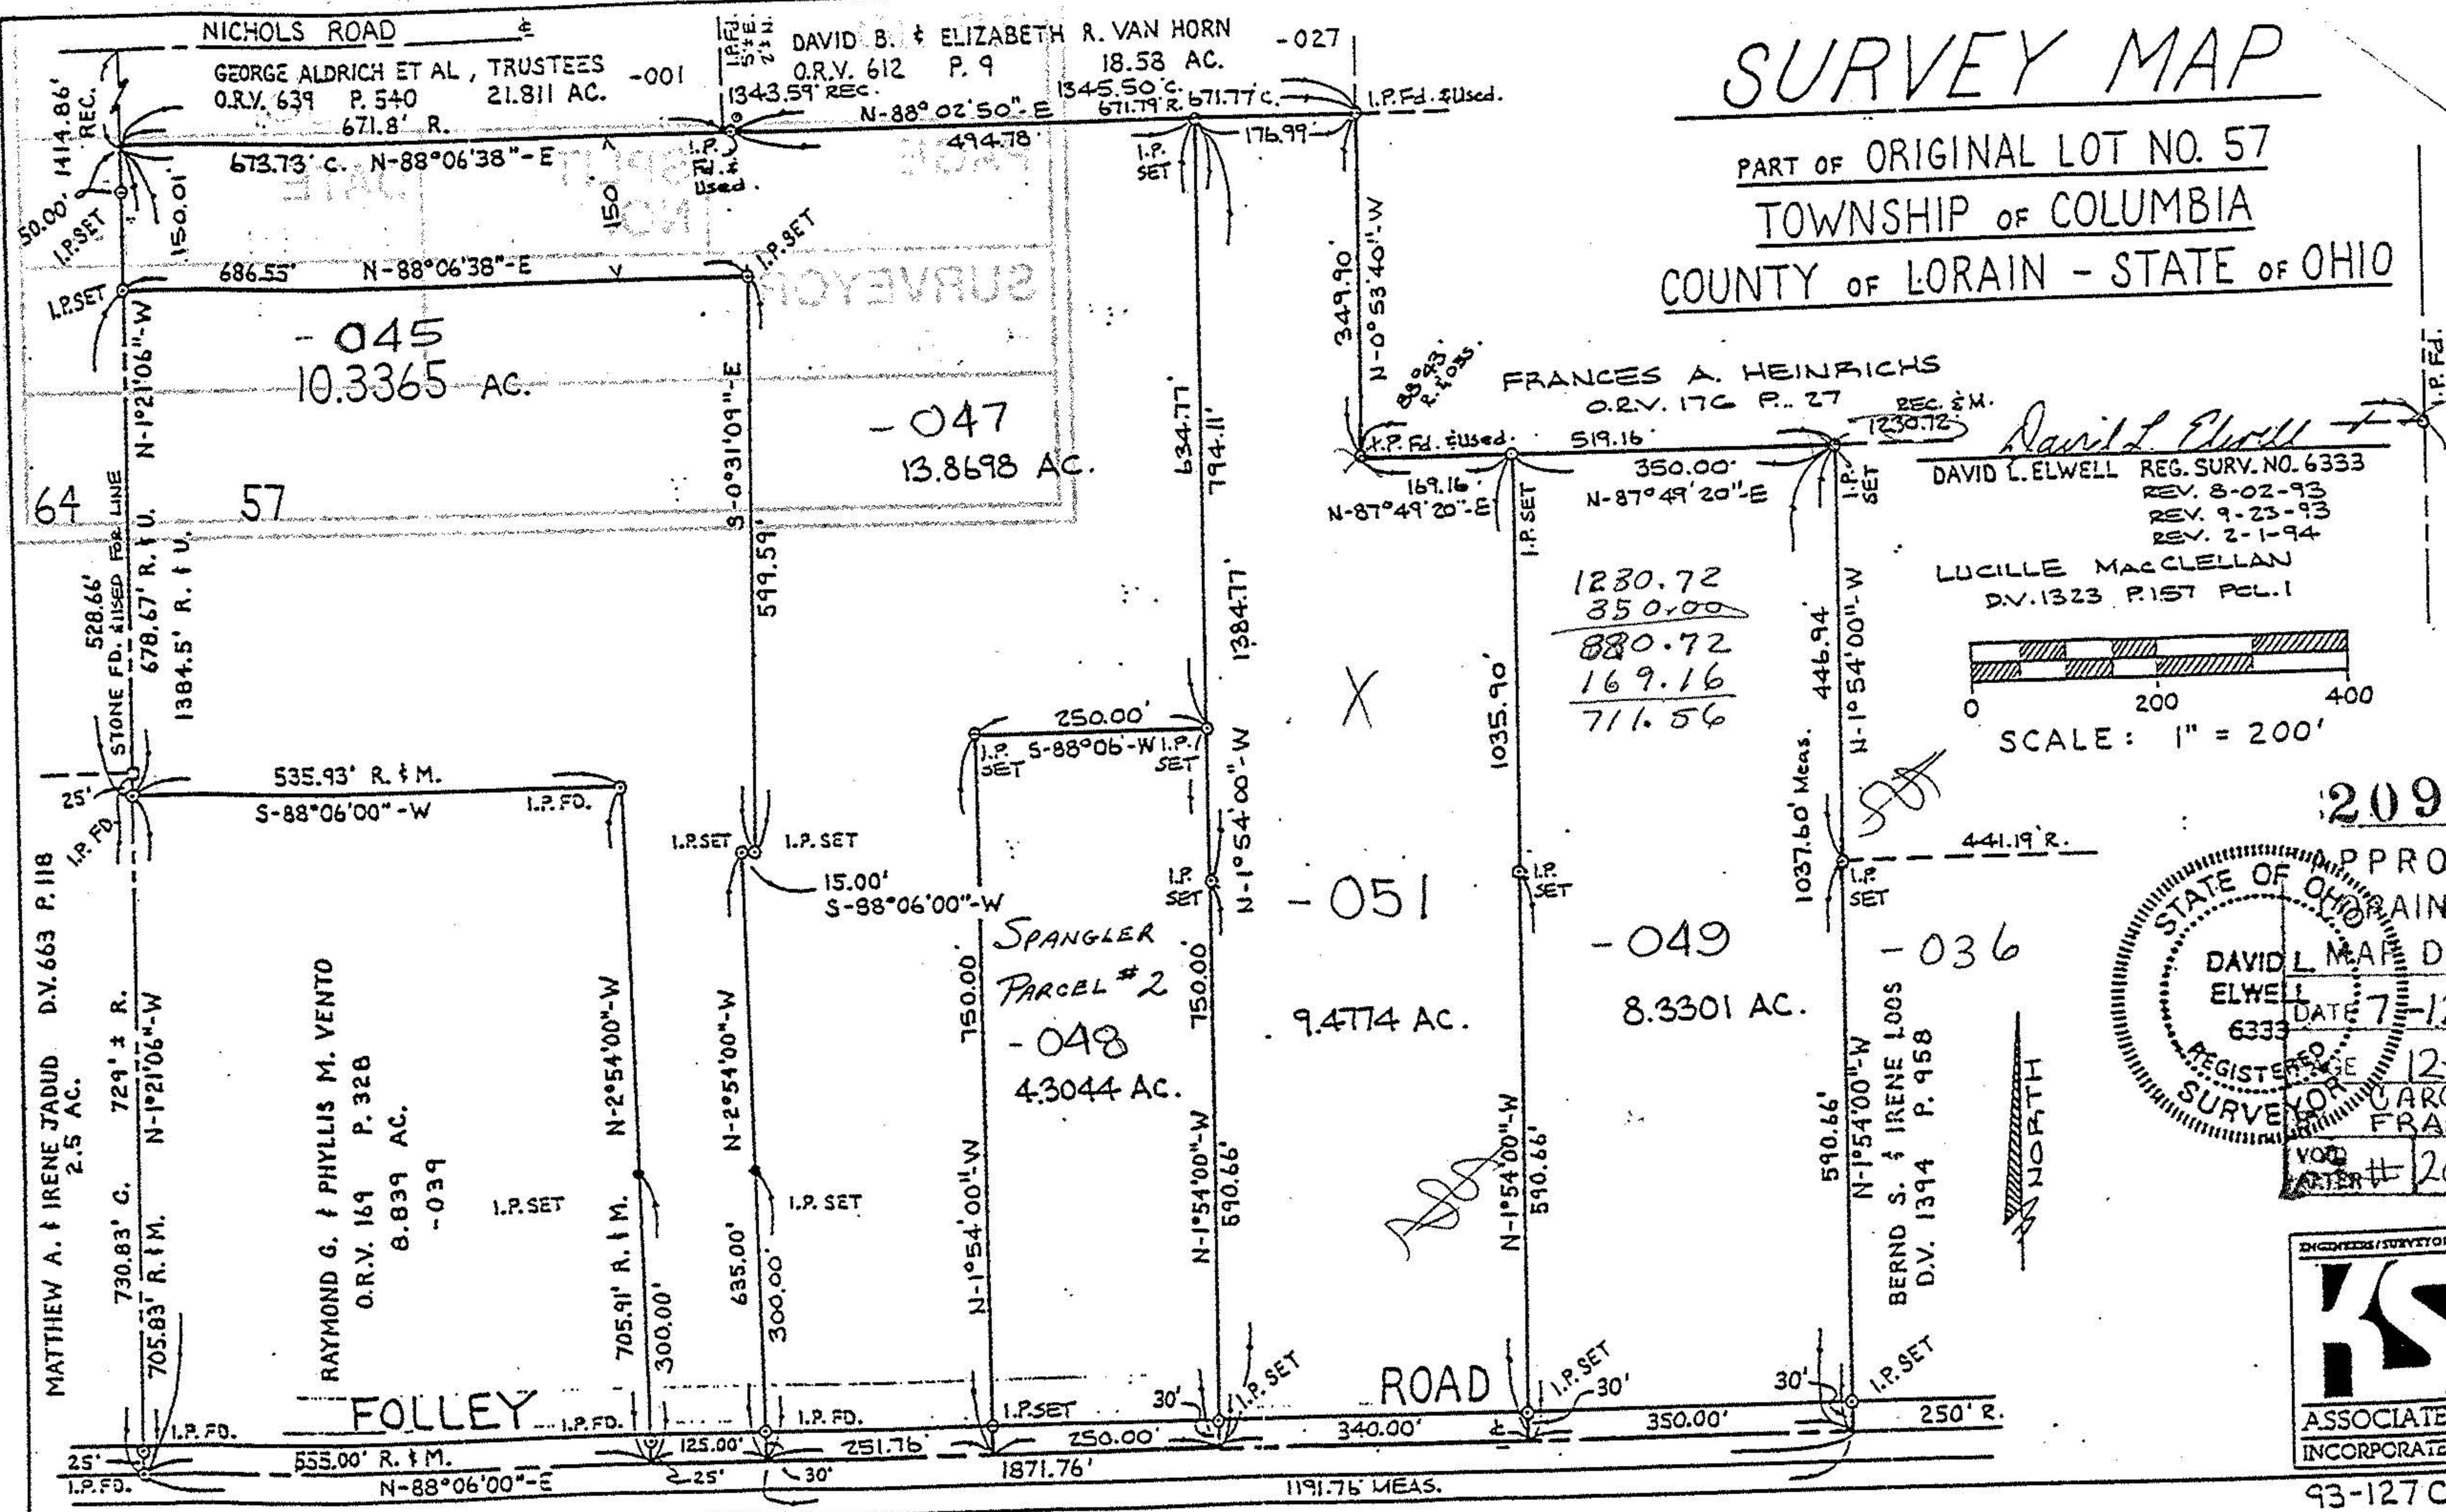

# SURVEY MAP

PART OF ORIGINAL LOT NO. 57  
 TOWNSHIP OF COLUMBIA  
 COUNTY OF LORAIN - STATE OF OHIO

1230.72  
 350.00  
 880.72  
 169.16  
 711.56

20936

APPROVED  
 STATE OF OHIO  
 LORAIN CO. DEPT.  
 DAVID L. ELWELL  
 6333  
 REGISTERED SURVEYOR  
 DATE 7-12-94  
 12-B  
 CAROLYN FRANCIS  
 VOD # 20936

93-127C