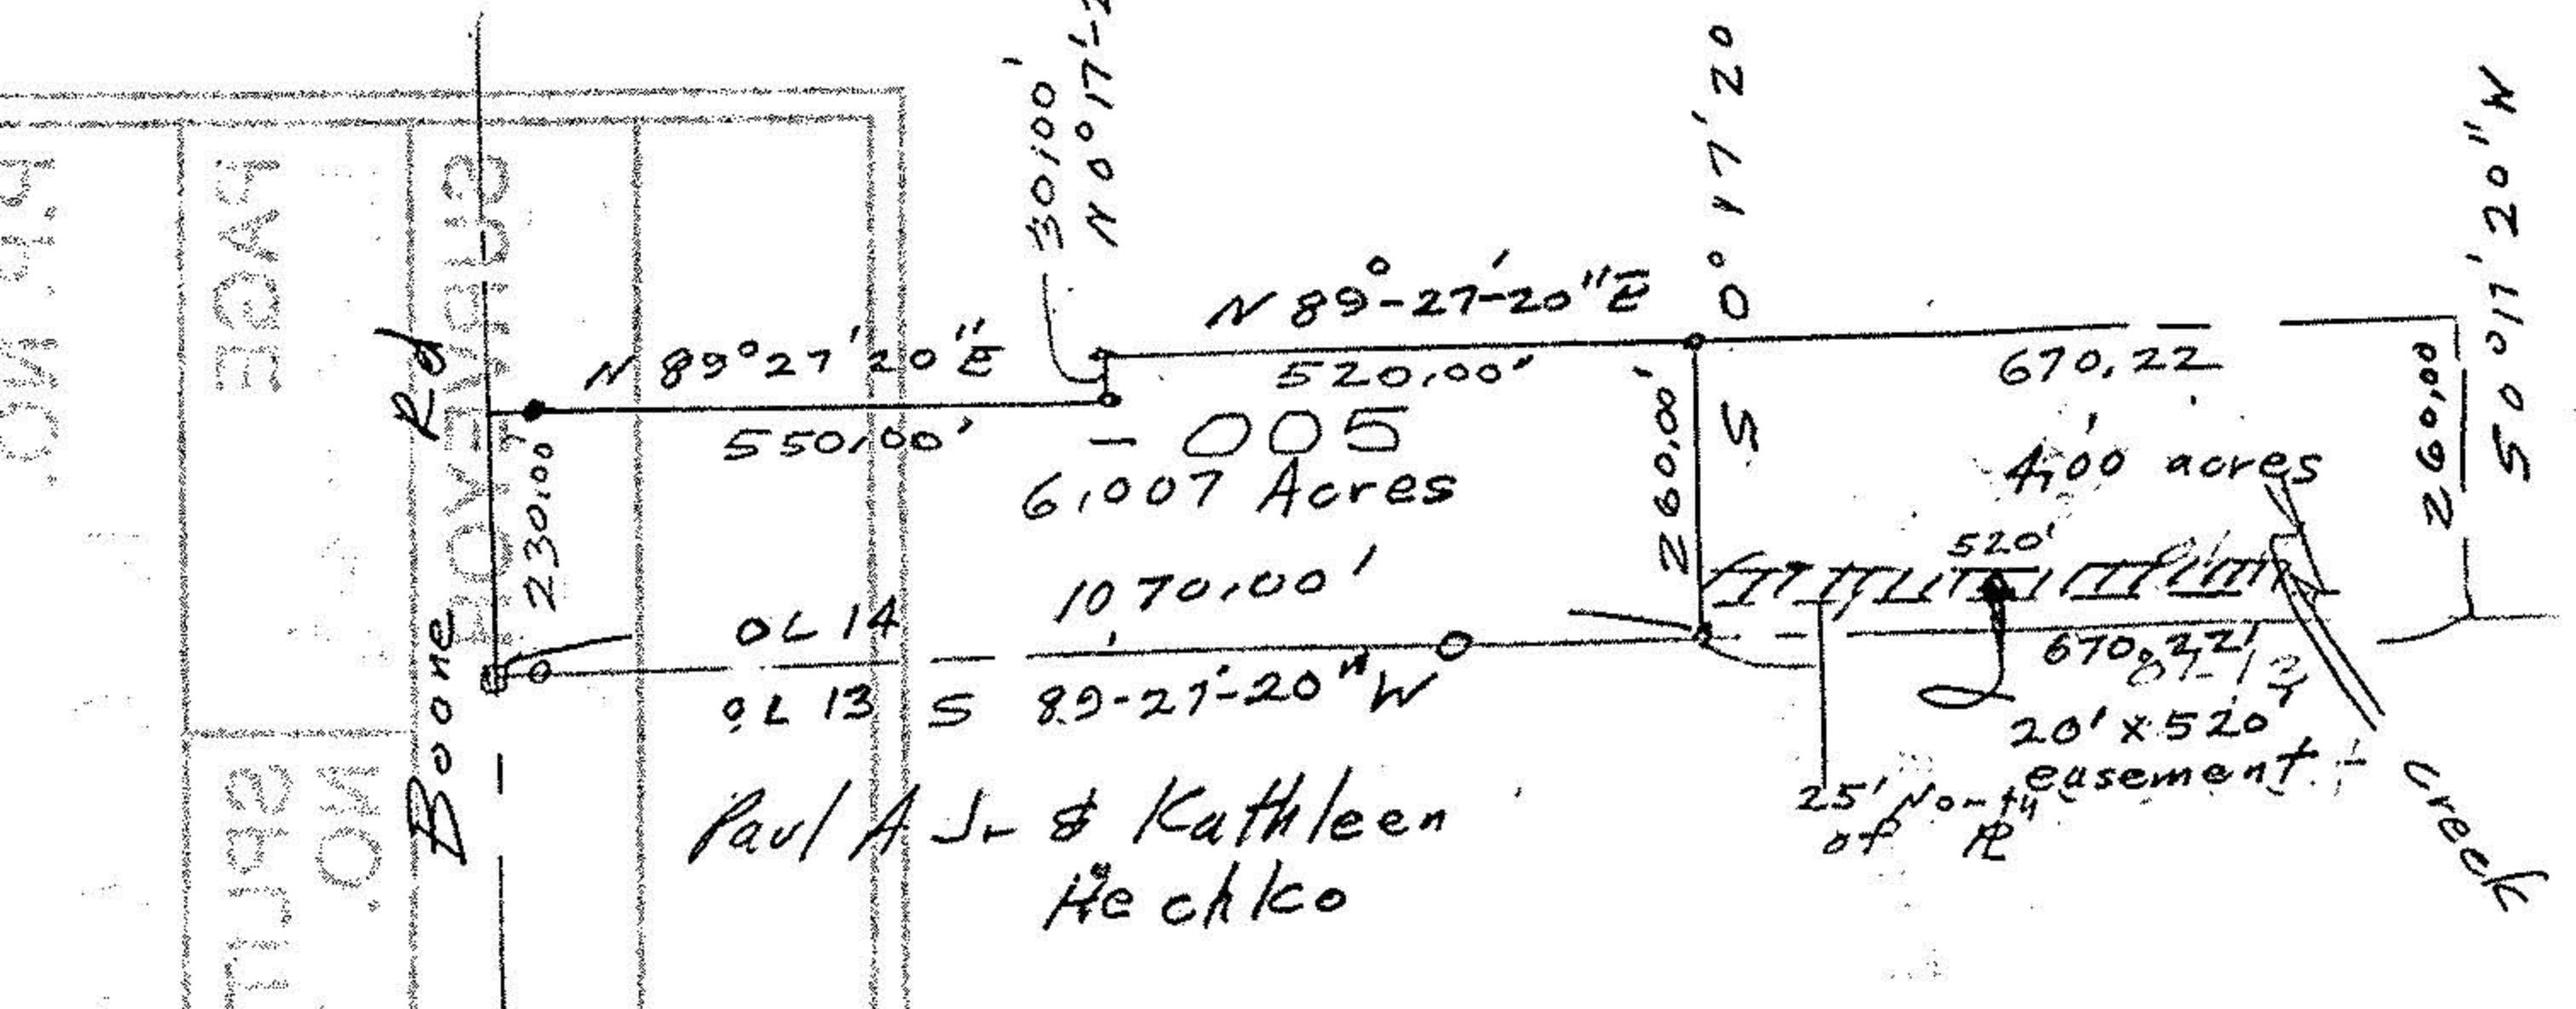

21416

APPROVED LORAIN CO. MAP DEPT
DATE 7-18-95
PAGE 12-00-014-A
BY CAROLYN FRANCIS
21416

69.76 Acres remainder by Aud
Barbara E Solomon
BR 239 Pg 219

12-00-014-000-
Survey for Parcel Split
Original Lot 14
Columbia Township
Lorain County Ohio
Scale 1" = 300' Jun 23, 1995
John Pozzywak
Reg Surveyor 5292

- Monument box
- Iron pin
- Iron pins