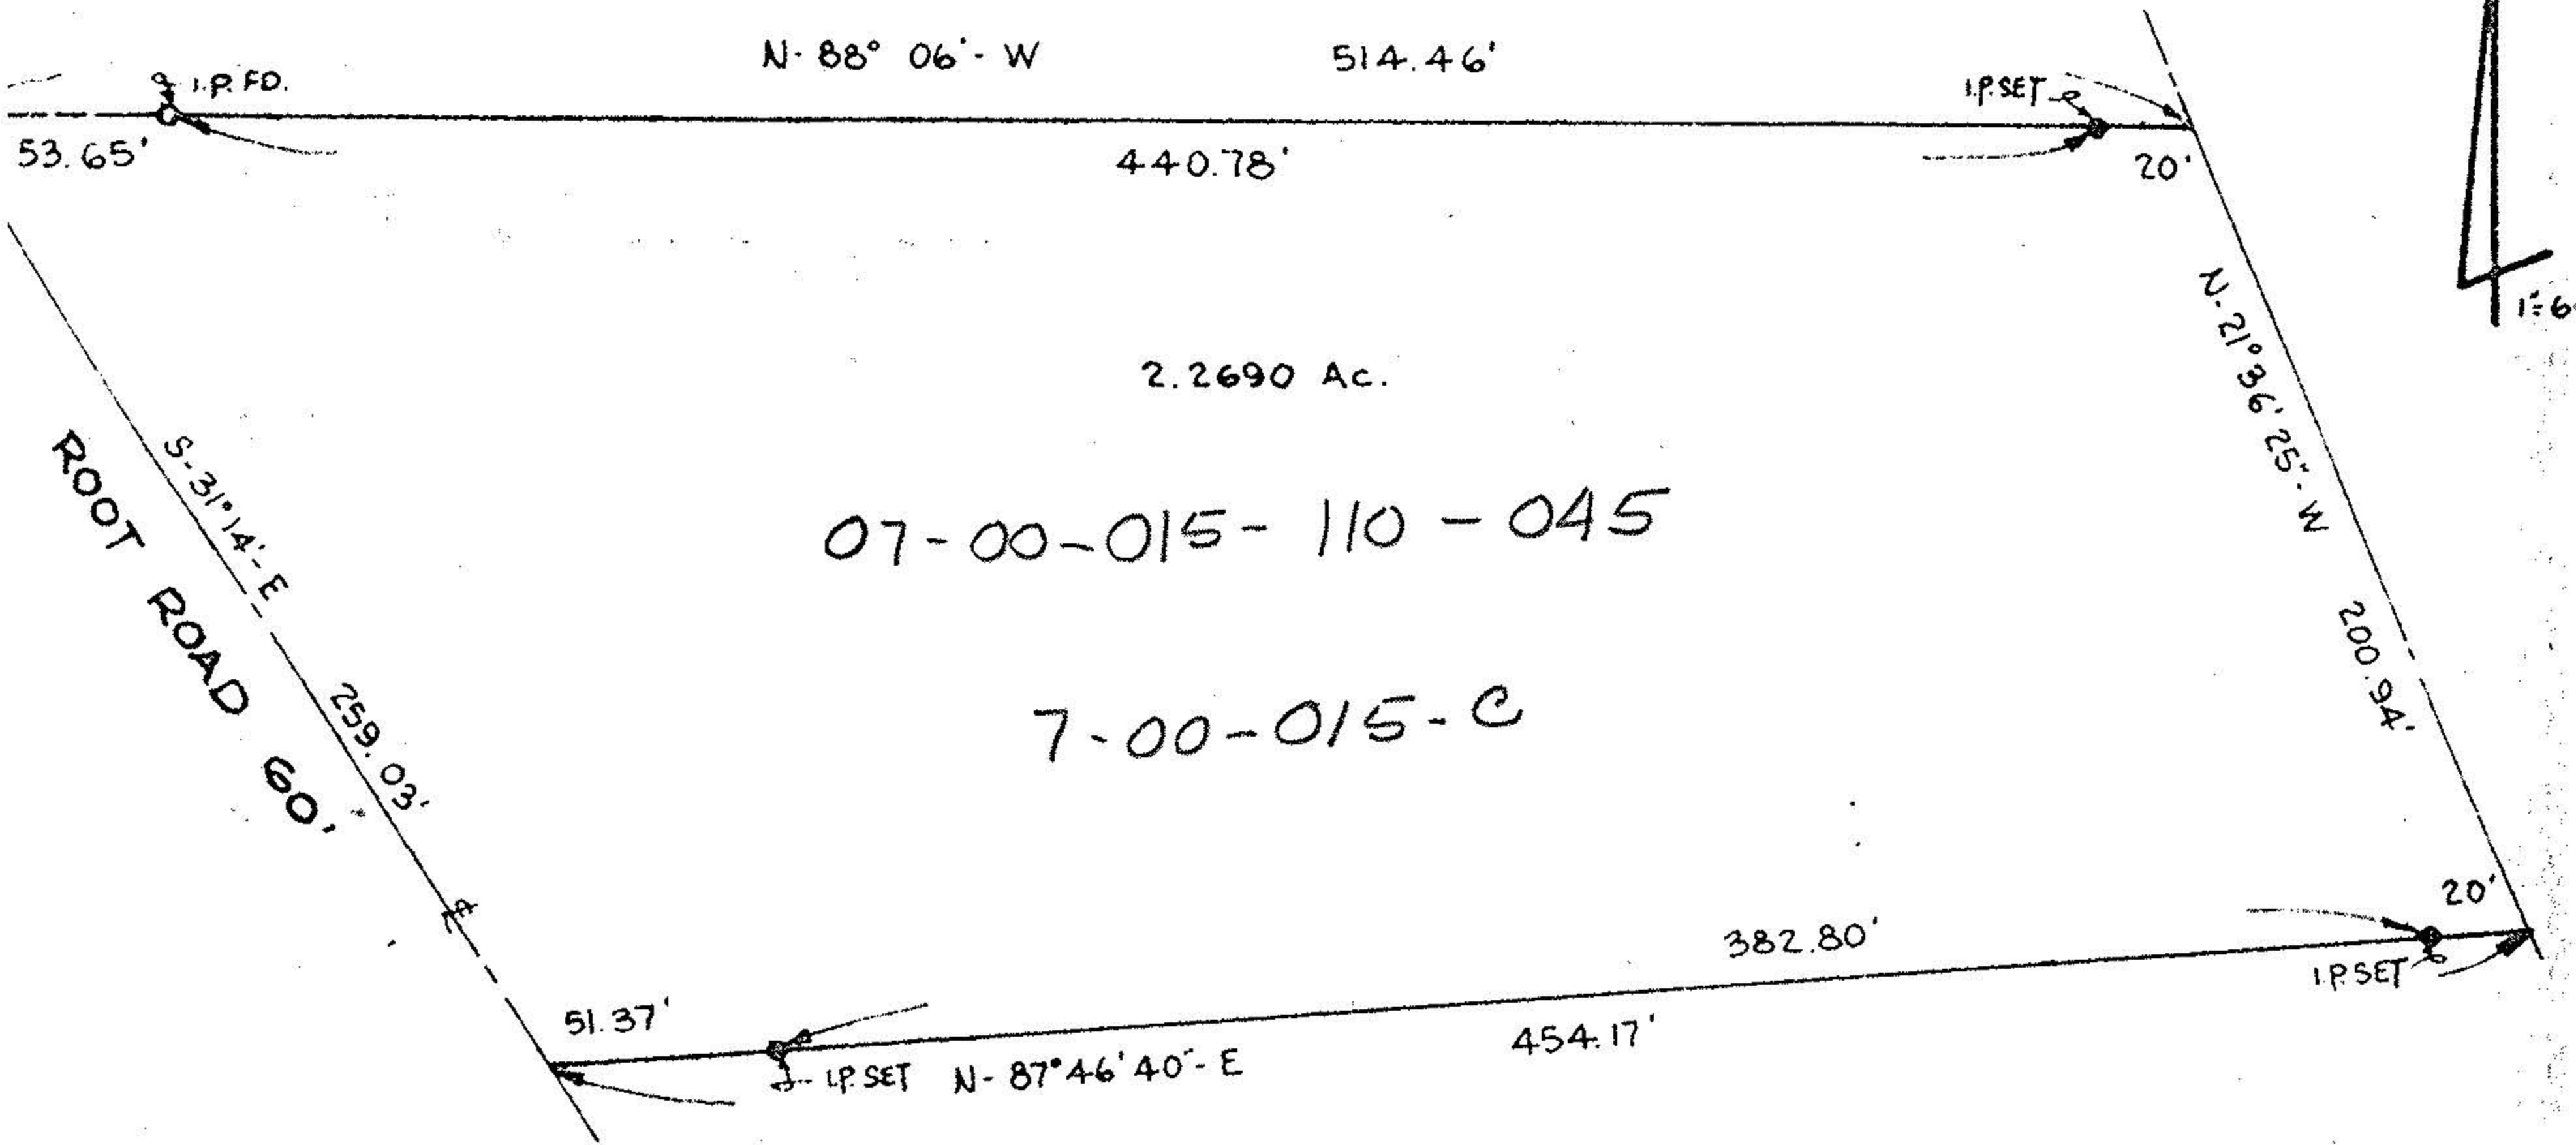

6-00-015-C

07-00-015-110-

GEORGE IVO FENN
VOL. 273 PG. 374

PARCEL SPLIT FROM
P.P.# 07-00-015-110-010 2.2690 Ac.
of ORIG. RIDGEVILLE TWP. LOT # 15
NOW in CITY of NORTH RIDGEVILLE, OHIO

MAP of SURVEY for:
RUBY DRAUDT
7887 ROOT ROAD
NORTH RIDGEVILLE, OHIO

PREPARED BY: MC GLINCHY & ASSOCIATES

OCT. 12, 1976 # 761283

7-68-815C
10783