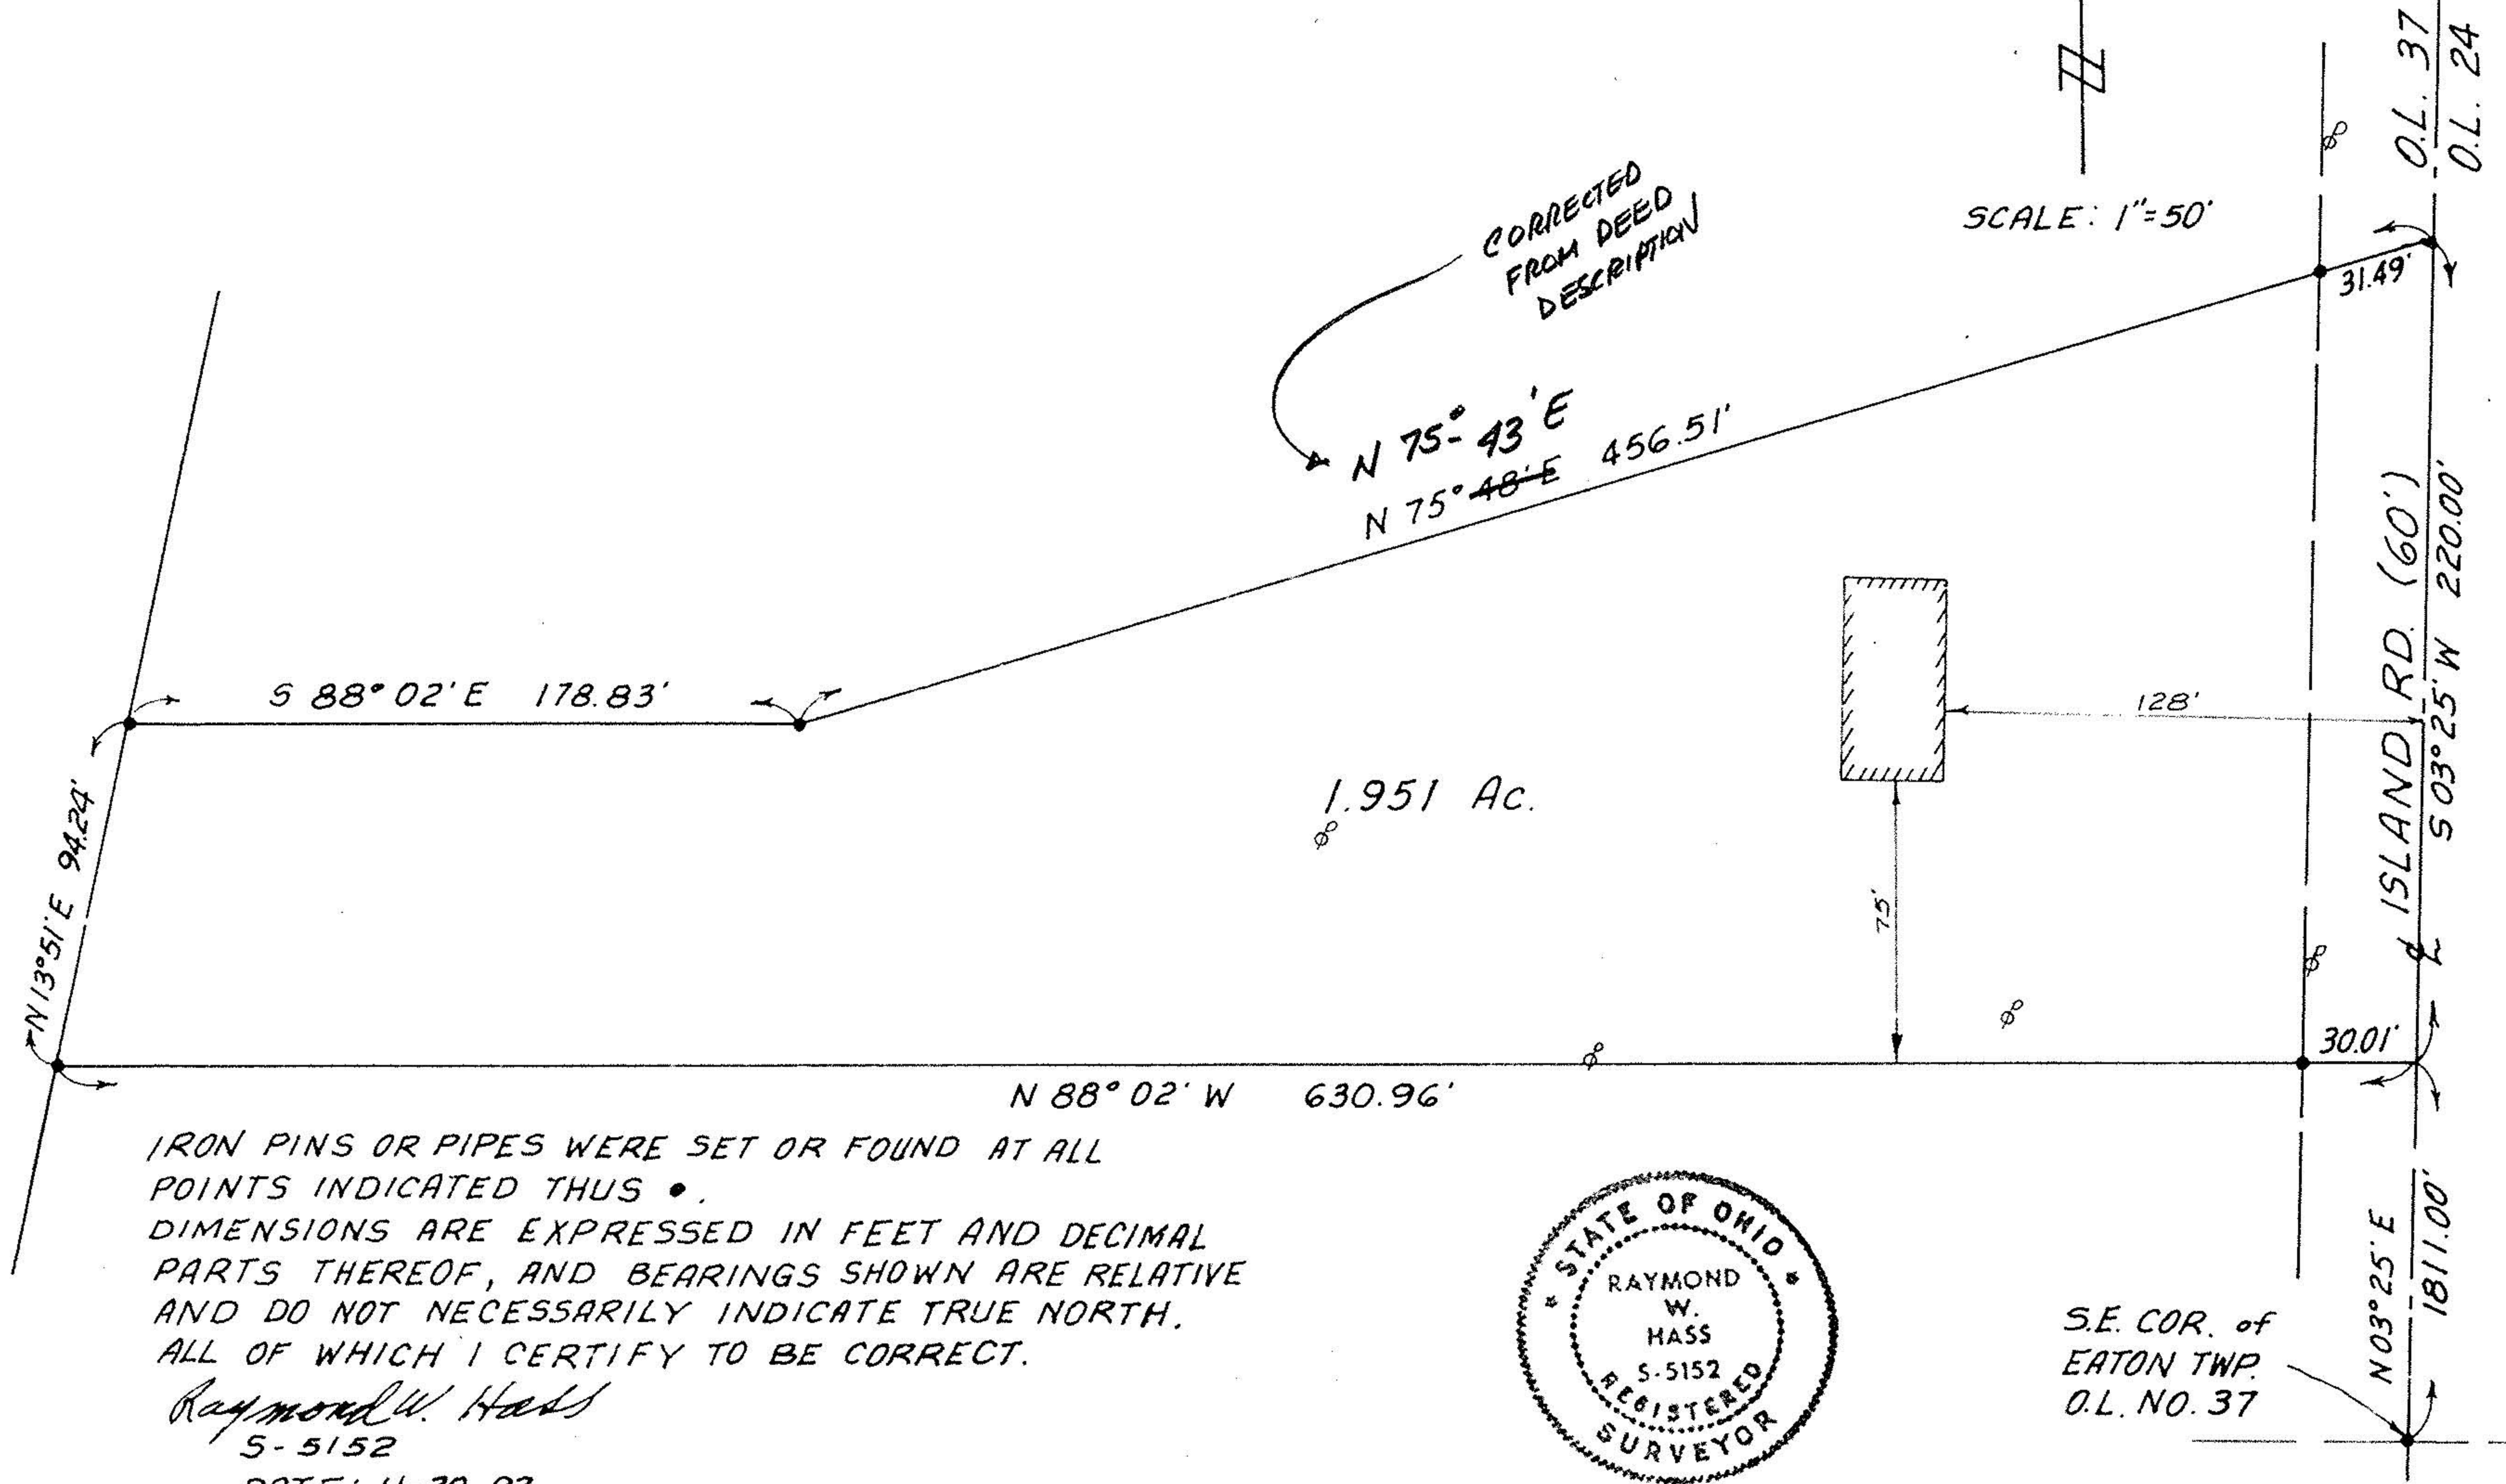

PLAT FOR KEVIN M. & SANDRA J. SILLASEN
 PART OF ORIGINAL LOT NO. 37
 EATON TOWNSHIP, LORAIN COUNTY
 STATE OF OHIO

1.951 Ac.

IRON PINS OR PIPES WERE SET OR FOUND AT ALL POINTS INDICATED THUS •. DIMENSIONS ARE EXPRESSED IN FEET AND DECIMAL PARTS THEREOF, AND BEARINGS SHOWN ARE RELATIVE AND DO NOT NECESSARILY INDICATE TRUE NORTH. ALL OF WHICH I CERTIFY TO BE CORRECT.

Raymond W. Hass
 S-5152
 DATE: 11-30-83

S.E. COR. of
 EATON TWP.
 O.L. NO. 37

#15441

APPROVED
 LORAIN CO.
 MAP DEPT.

DATE 2-1-84

PAGE 11-G

BY *T. McMan*

VOID
 IF