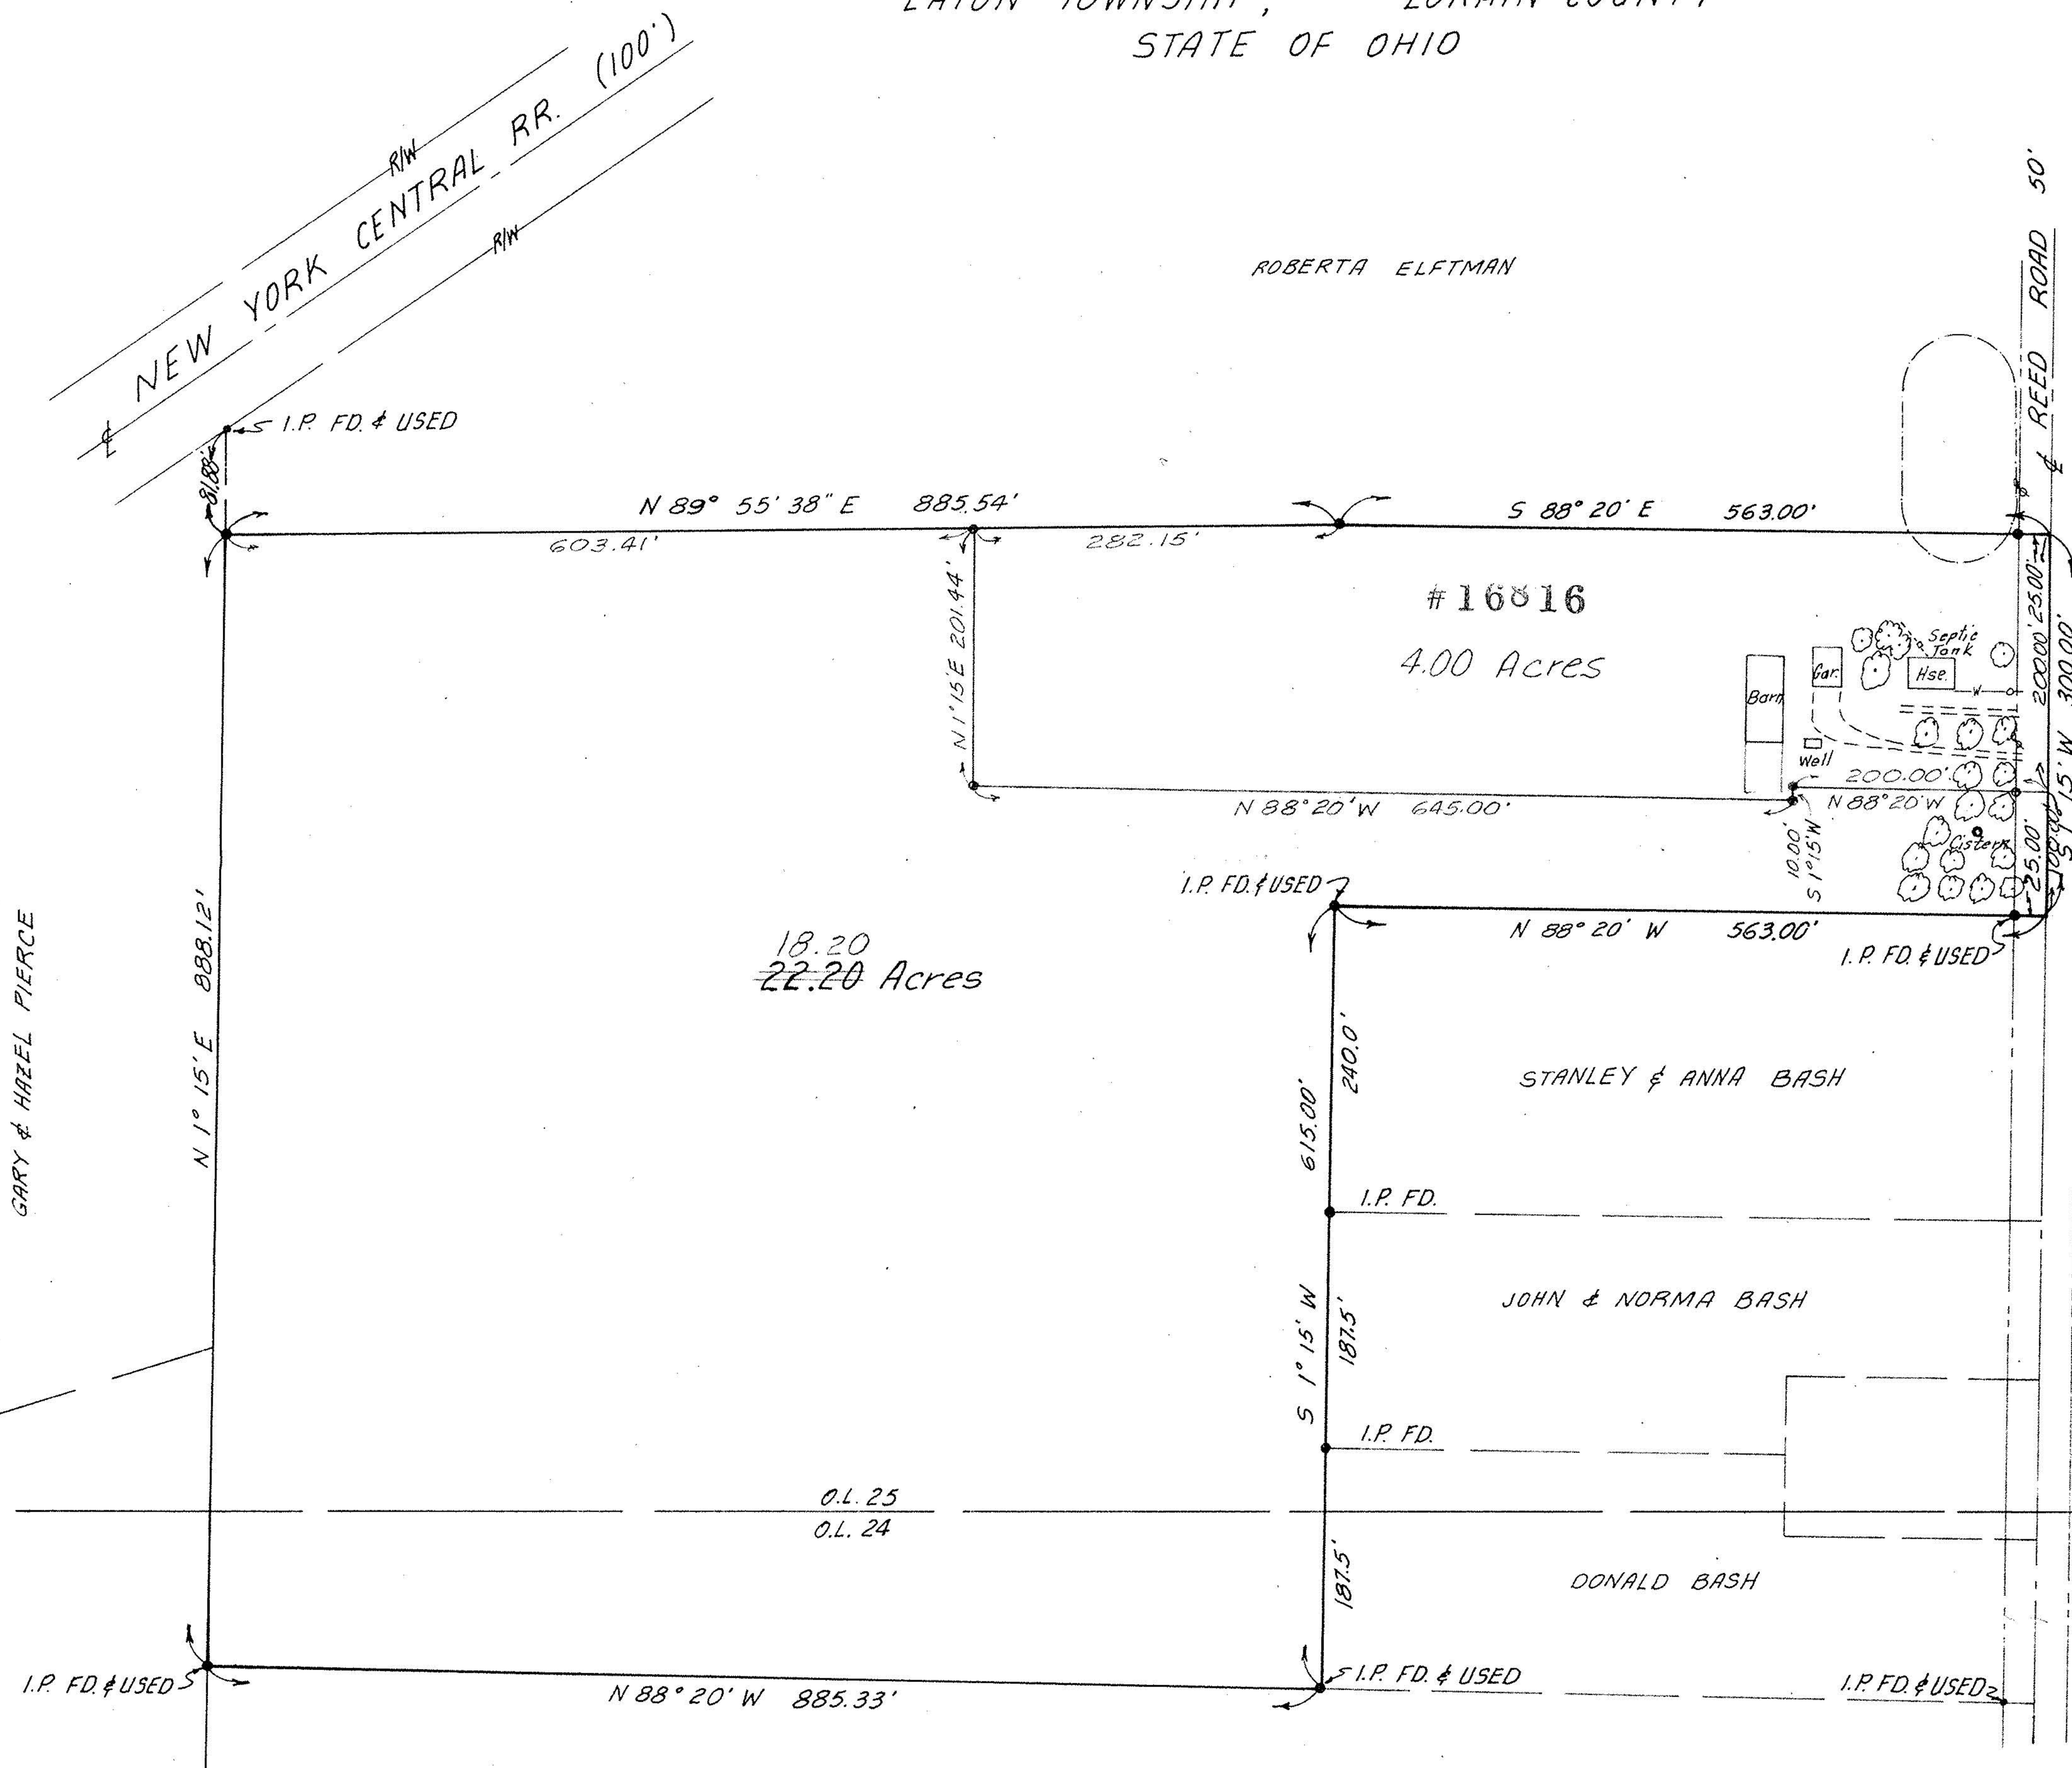

PLAT FOR GARY H. & HAZEL M. PIERCE
 PART OF ORIGINAL LOTS 24 & 25
 EATON TOWNSHIP, LORAIN COUNTY
 STATE OF OHIO

ROBERTA ELFTMAN

IRON PINS SET OR FOUND AT ALL POINTS INDICATED, THUS DIMENSIONS ARE EXPRESSED IN FEET AND DECIMAL PARTS THEREOF, ALL OF WHICH I CERTIFY TO BE CORRECT.

Raymond W. Hass
 RAYMOND W. HASS (S-5152)

#16816
 4.00 Acres

18.20
~~22.20~~ Acres

STANLEY & ANNA BASH

JOHN & NORMA BASH

DONALD BASH

HELEN CARPENTER

#16816

APPROVED
LORAIN CO.
MAP DEPT.
DATE 6-27-86
PAGE 11-00-025-B
BY C. Francis
VOID AFTER