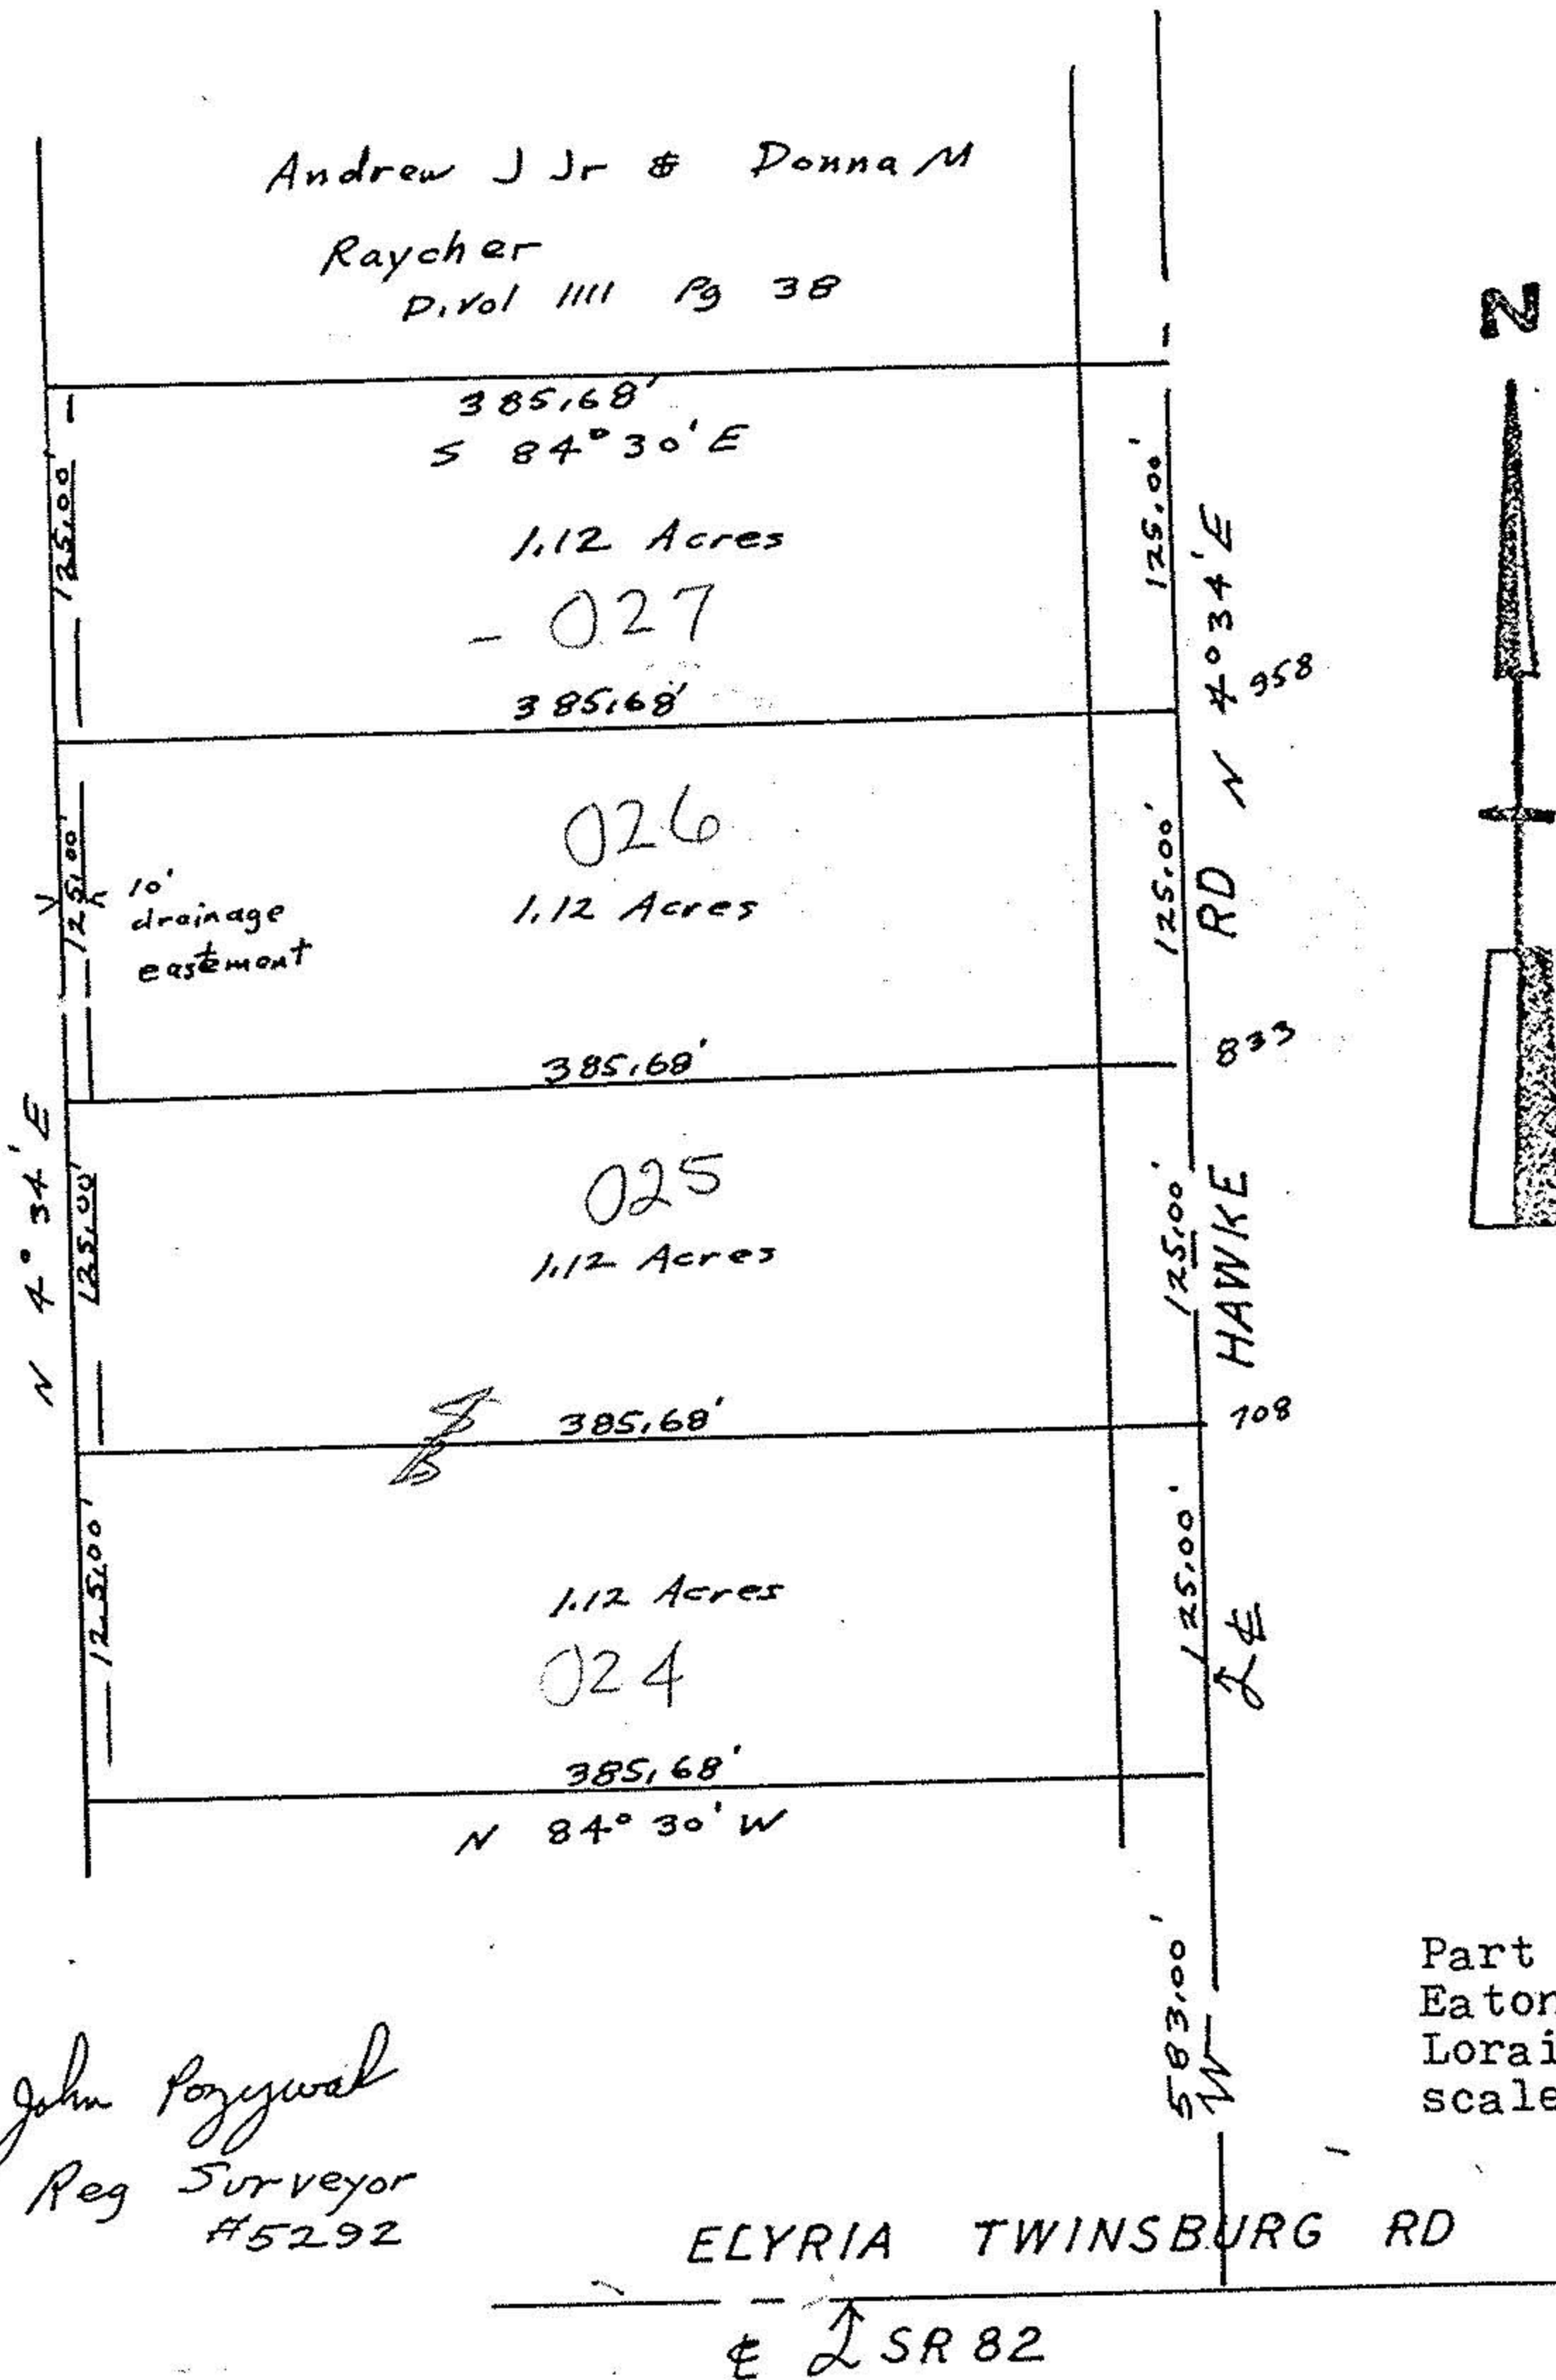

11283

11-00-006-000-24/28

11-00-006-000-24/28
11-00-006-000-24/28

Viola Jenis D.Vol 1185 Pg 830

John Poznywal
Reg Surveyor
#5292

Part of Original Lot 6
Eaton Township
Lorain County Ohio
scale 1=100 Nov 21, 1977

11-00-006-000-024 thru 027