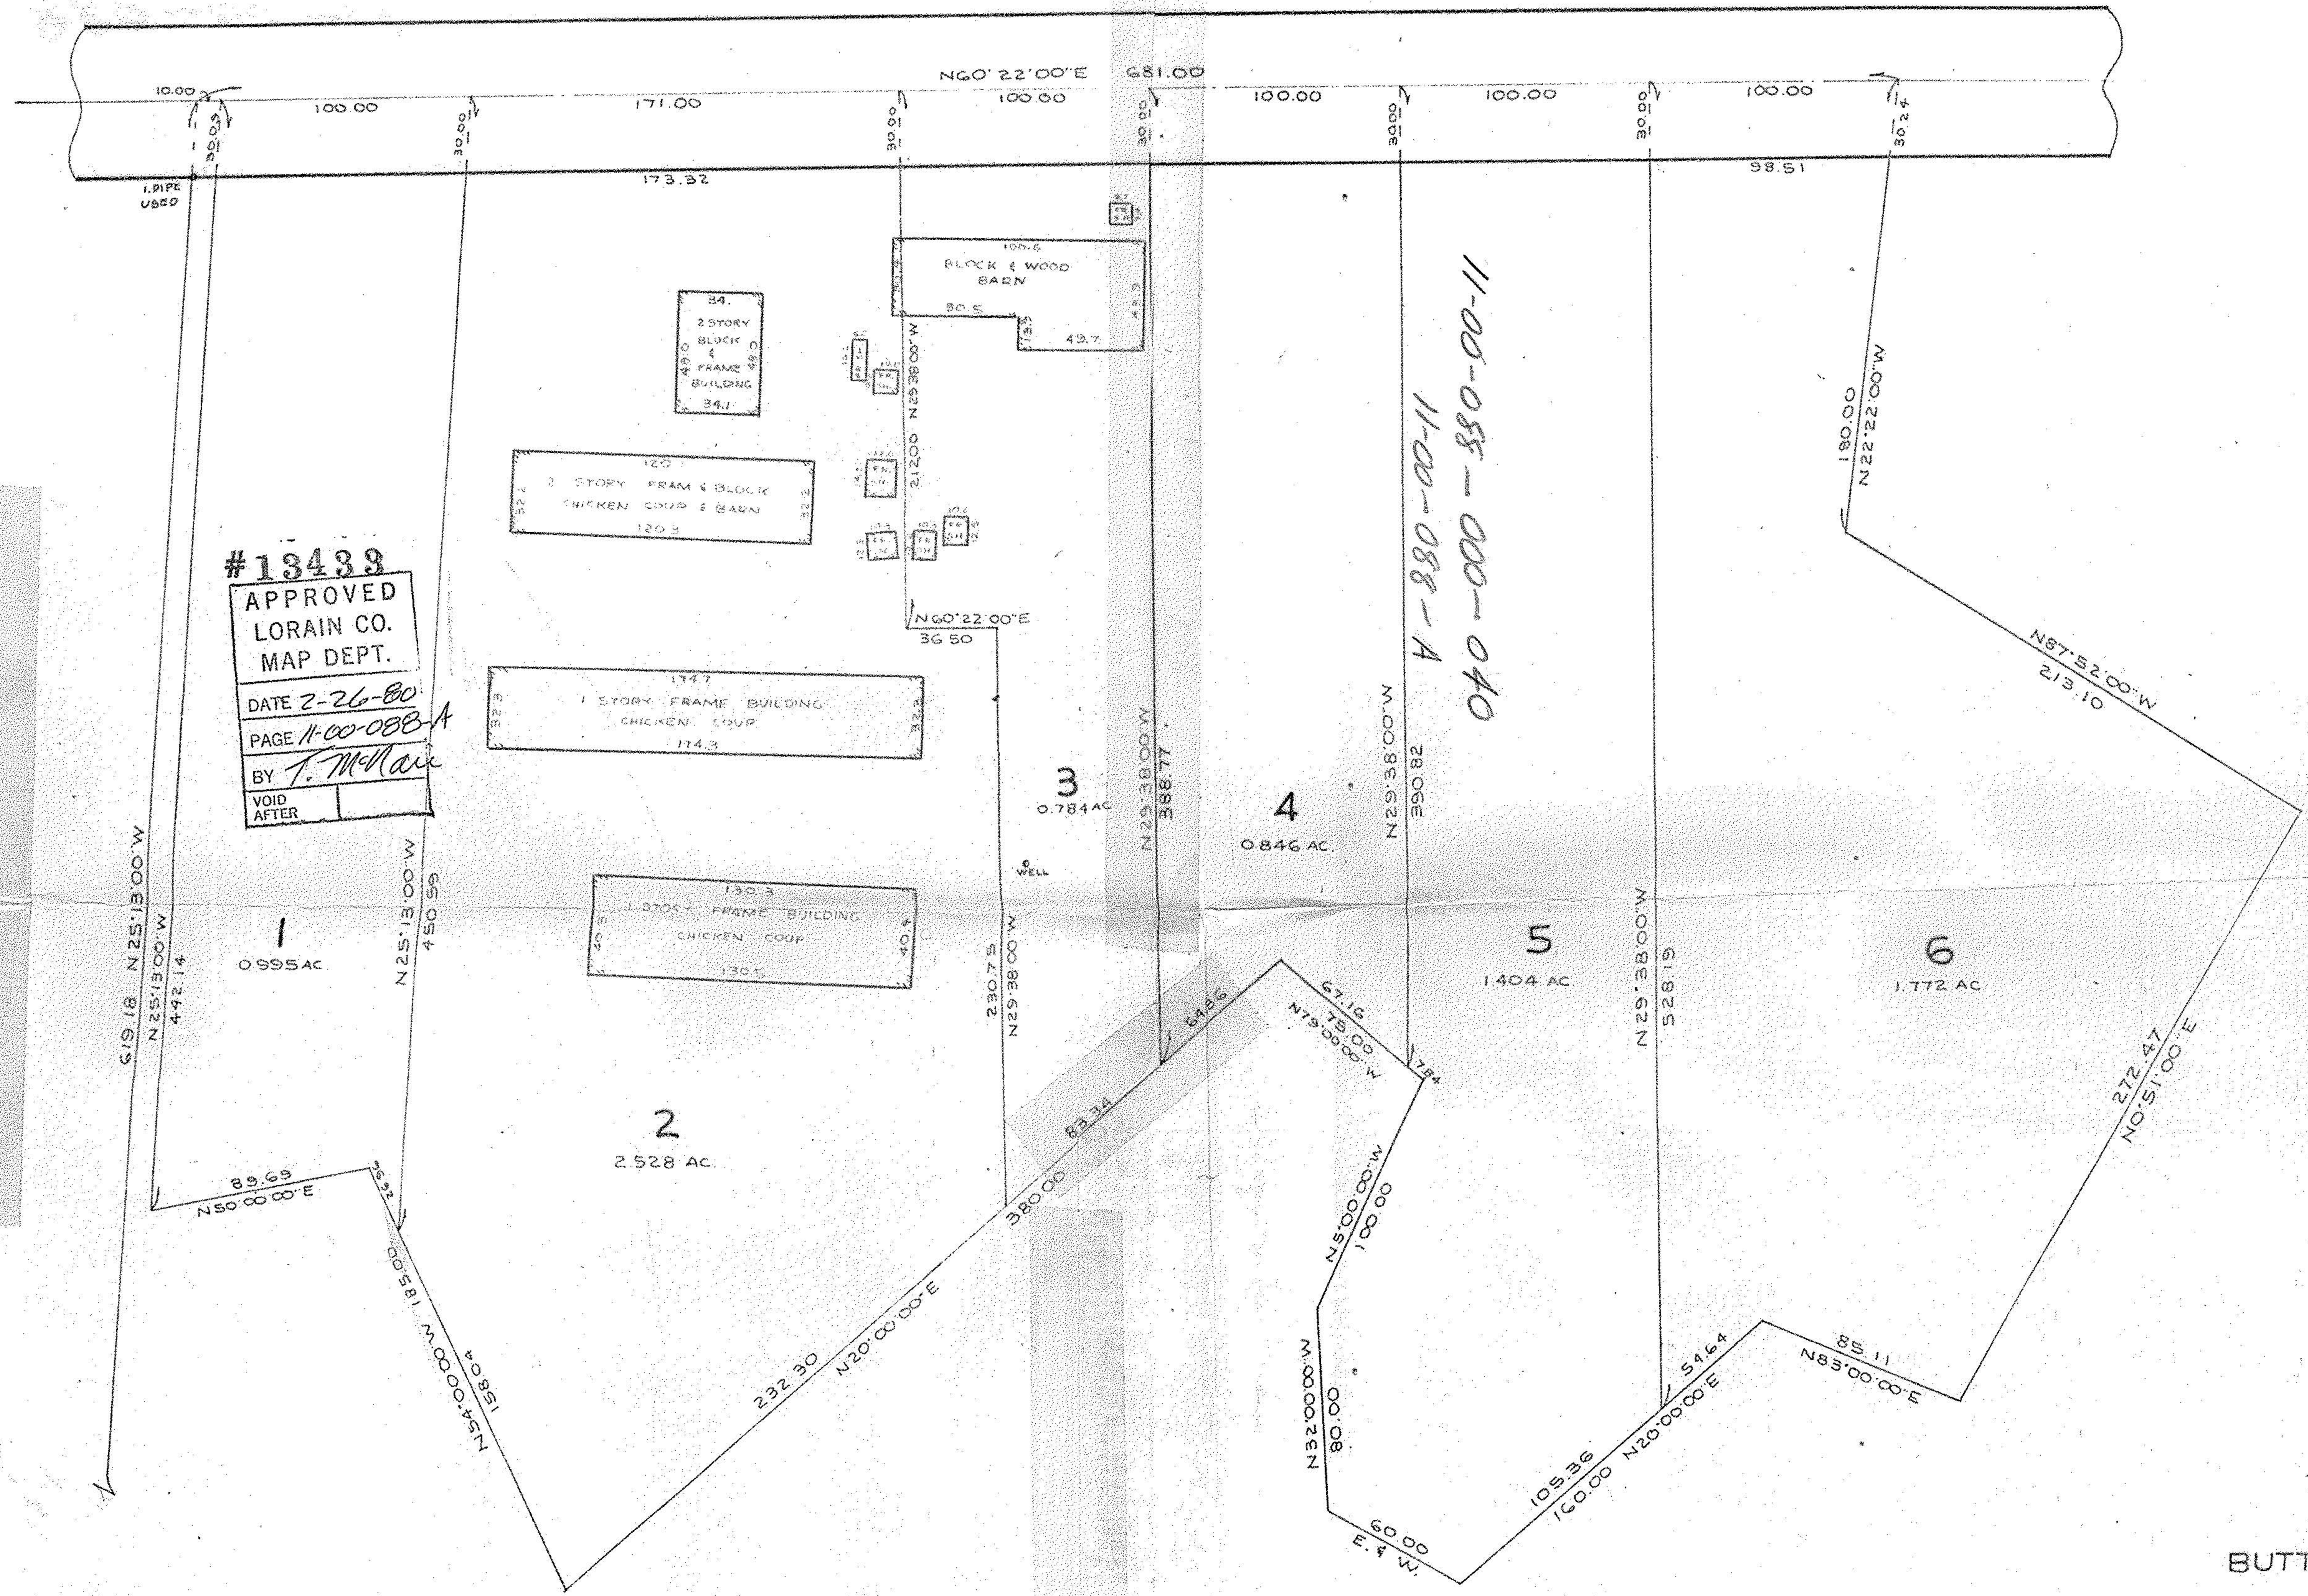

BUTTERNUT

RIDGE

ROAD

60'

#18439
 APPROVED
 LORAIN CO.
 MAP DEPT.
 DATE 2-26-80
 PAGE 11-00-088-A
 BY T. McNamee
 VOID
 AFTER

SUR
 6 PA
 BUTTERNUT
 EATON TO
 LORAIN CO
 WILLIAM
 THE HENRY