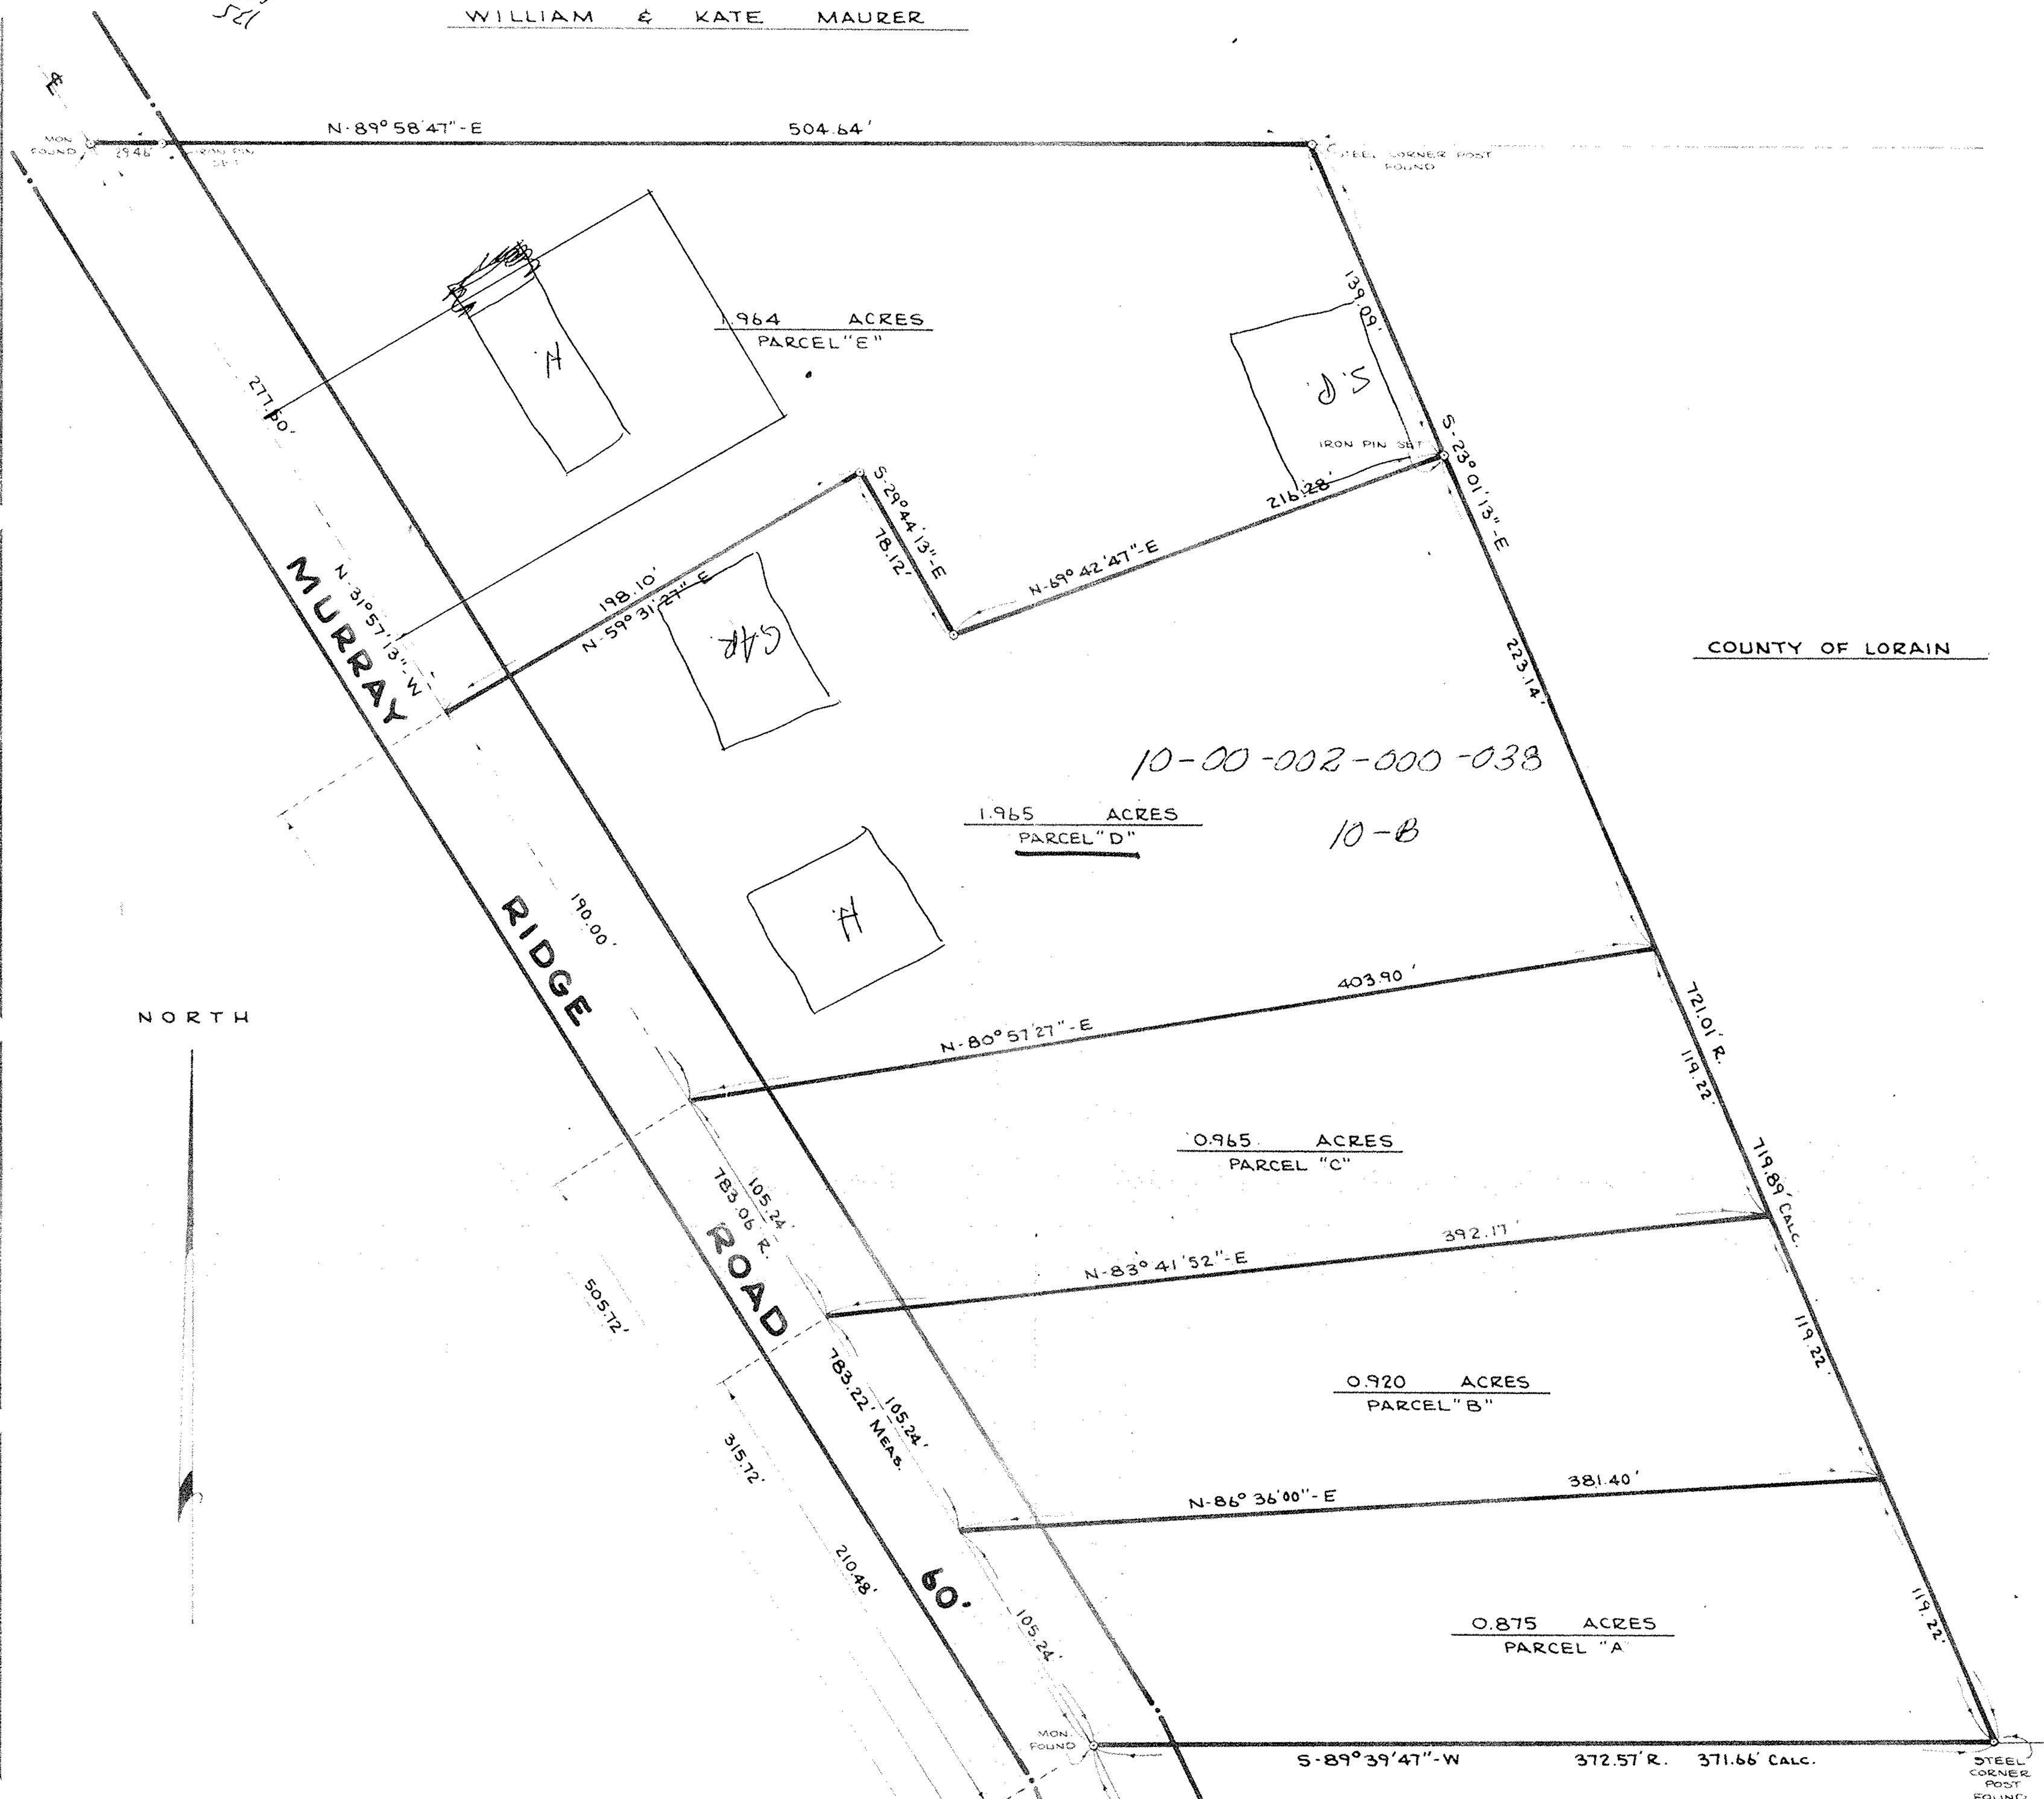

242  
107  
154

WILLIAM & KATE MAURER

**SURVEY OF PART OF CARLISLE TOWNSHIP**  
**SECTION NO 2**

TOWNSHIP OF CARLISLE COUNTY OF LORAIN STATE OF OHIO

SCALE : 1" = 50'

NOVEMBER 1970

PREPARED BY  
**JAMES H. SCHMIDT**  
 REGISTERED SURVEYOR  
 ELYRIA OHIO

**INFIRMARY ROAD**