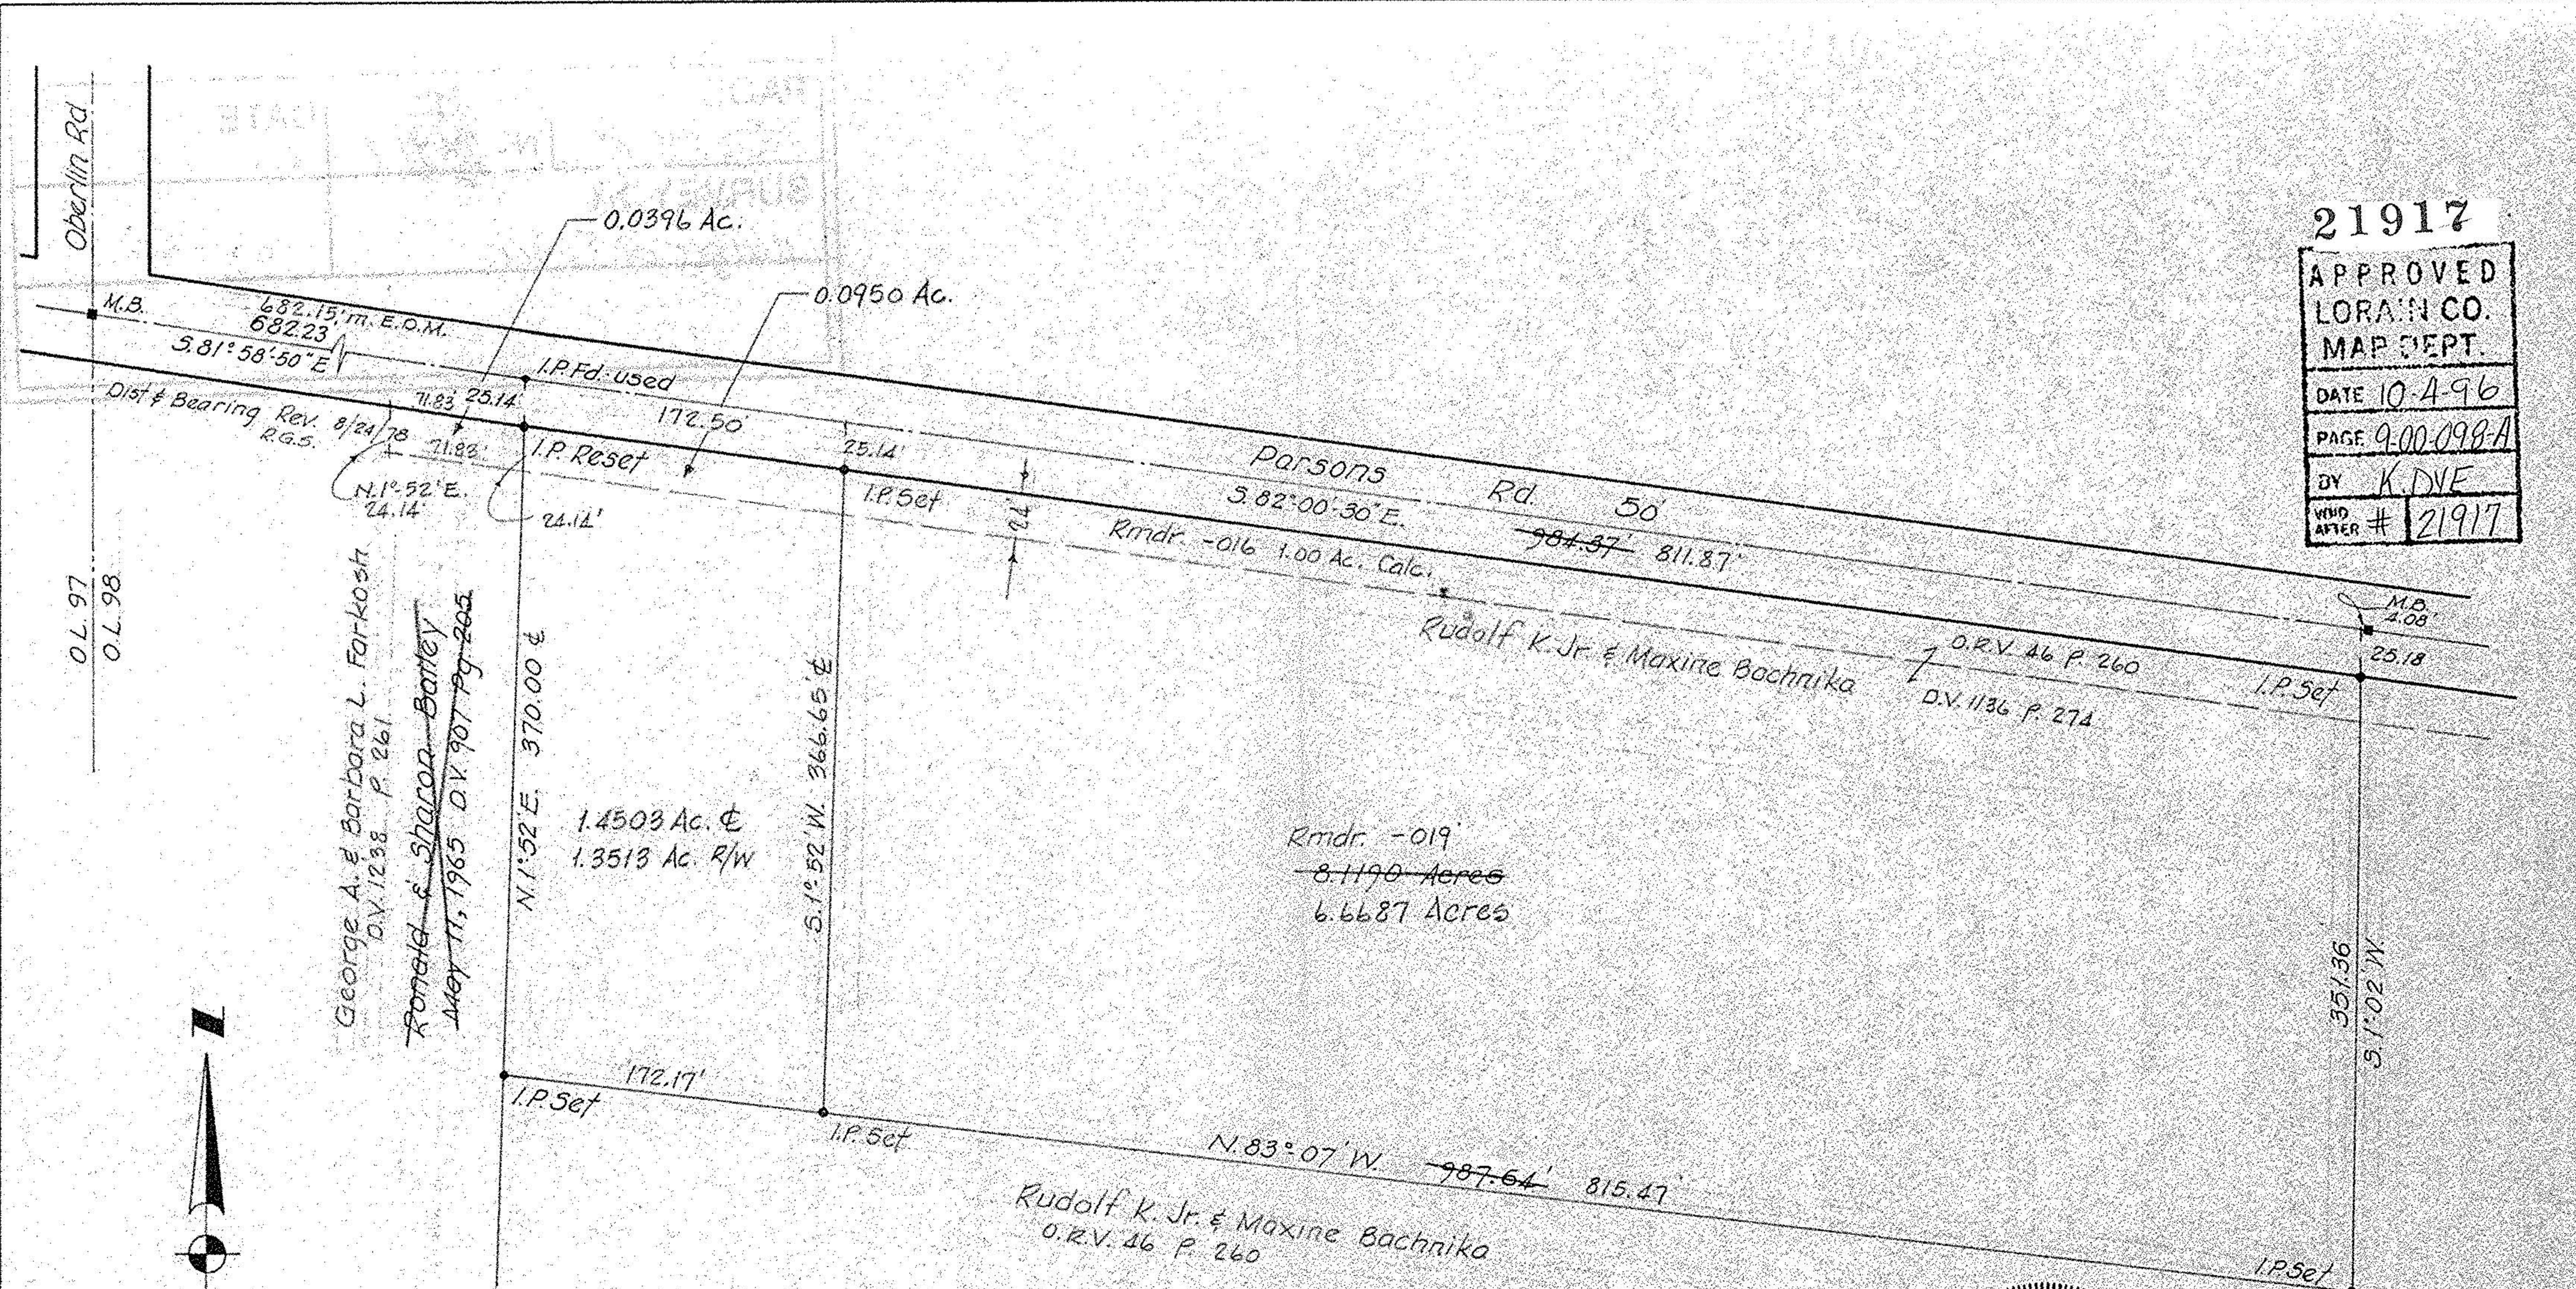

21917

APPROVED
LORAIN CO.
MAP DEPT.
DATE 10-4-96
PAGE 9-00-098-A
BY K.DVE
VOID AFTER # 21917

Survey for
Rudolf Jr. & Maxine Bachnika

Part of O.L. 98 New Russia Township
 County of Lorain State of Ohio
 Scale 1"=80' Oct. 22, 1975
 Laundon Simon Cahl & Assoc.
 Engineers Surveyors