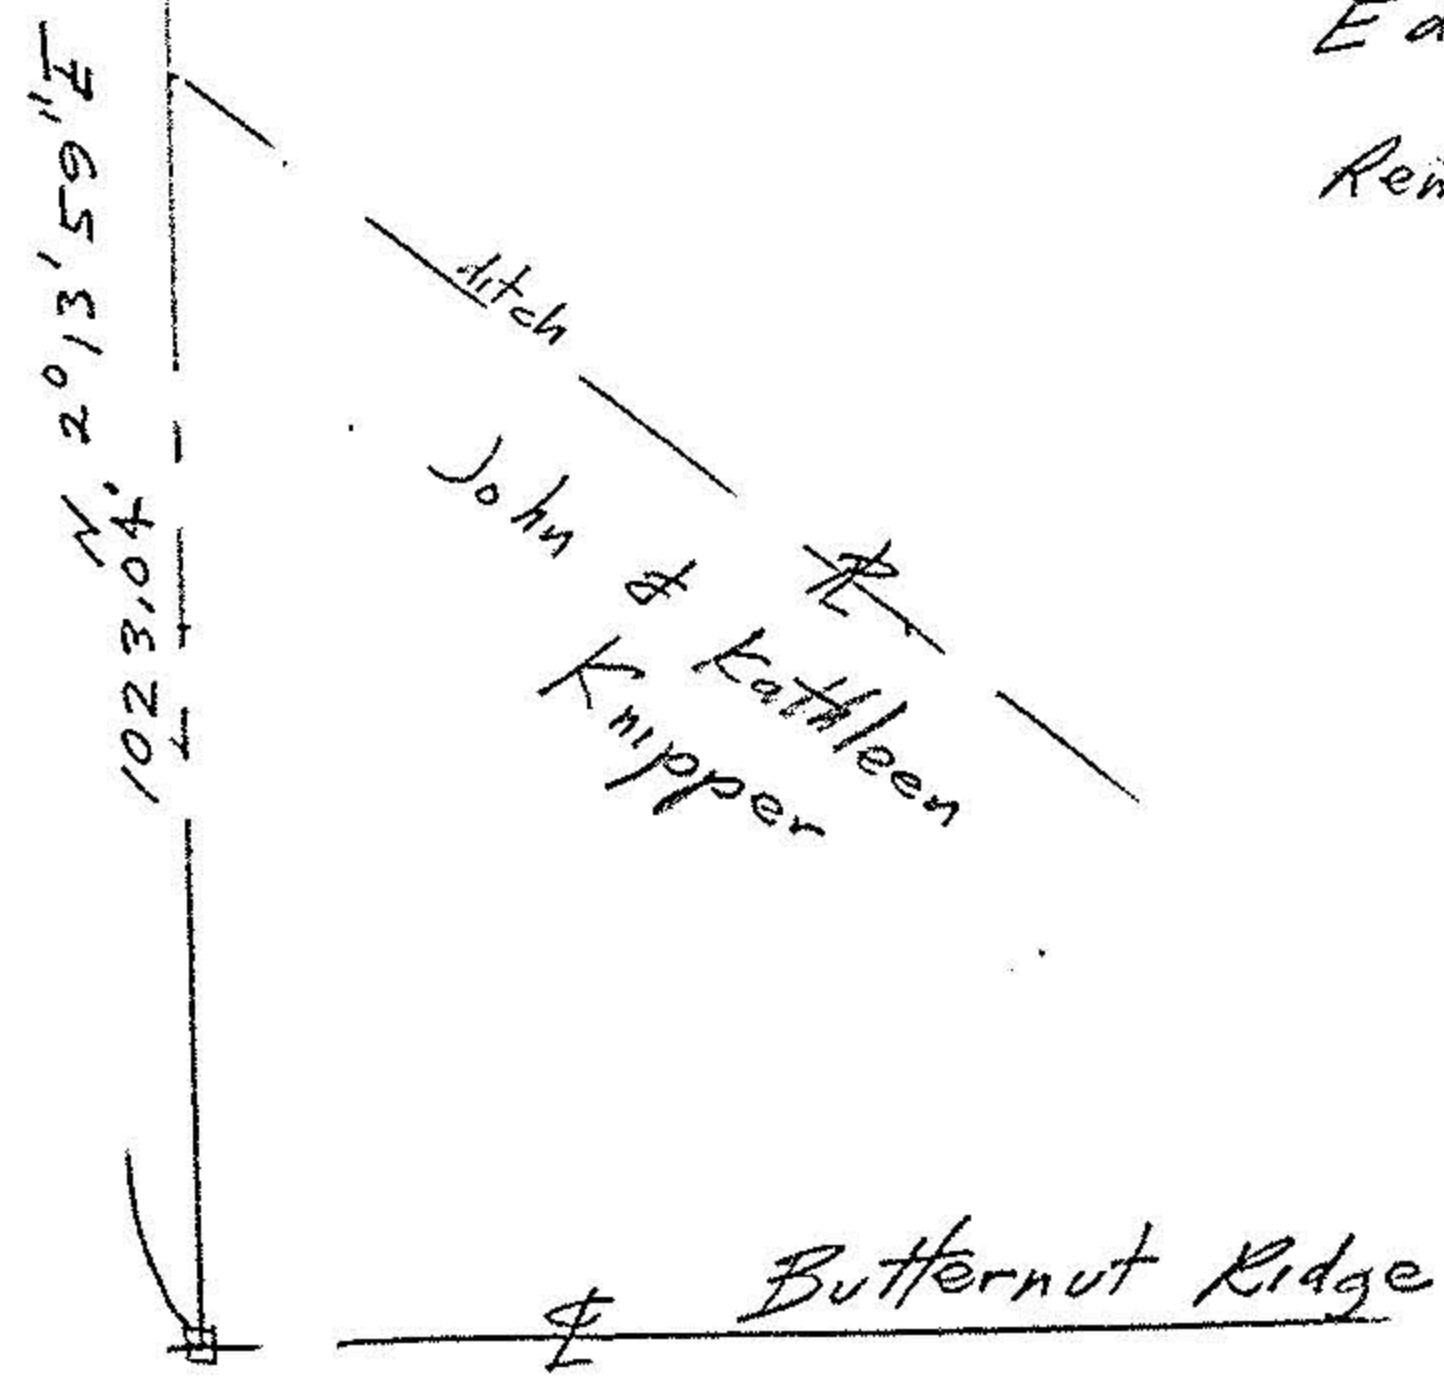

21528

APPROVED LORAIN CO. MAP DEPT
DATE 10-19-95
PAGE 9-H
BY CAROLYN FRANCIS

Edith Knipper # 21528

Remainder by Auditor
69.92 Acres

- Monument Box
- iron pins fd
- iron pins set

Survey of Parcel Split
Edith Knipper property

Original Lot 58
Original Russia Township
Lorain County Ohio
Scale 1" = 200 May 21, 1995

John Pozywak
Reg Surveyor 5292

09-00-058-000-