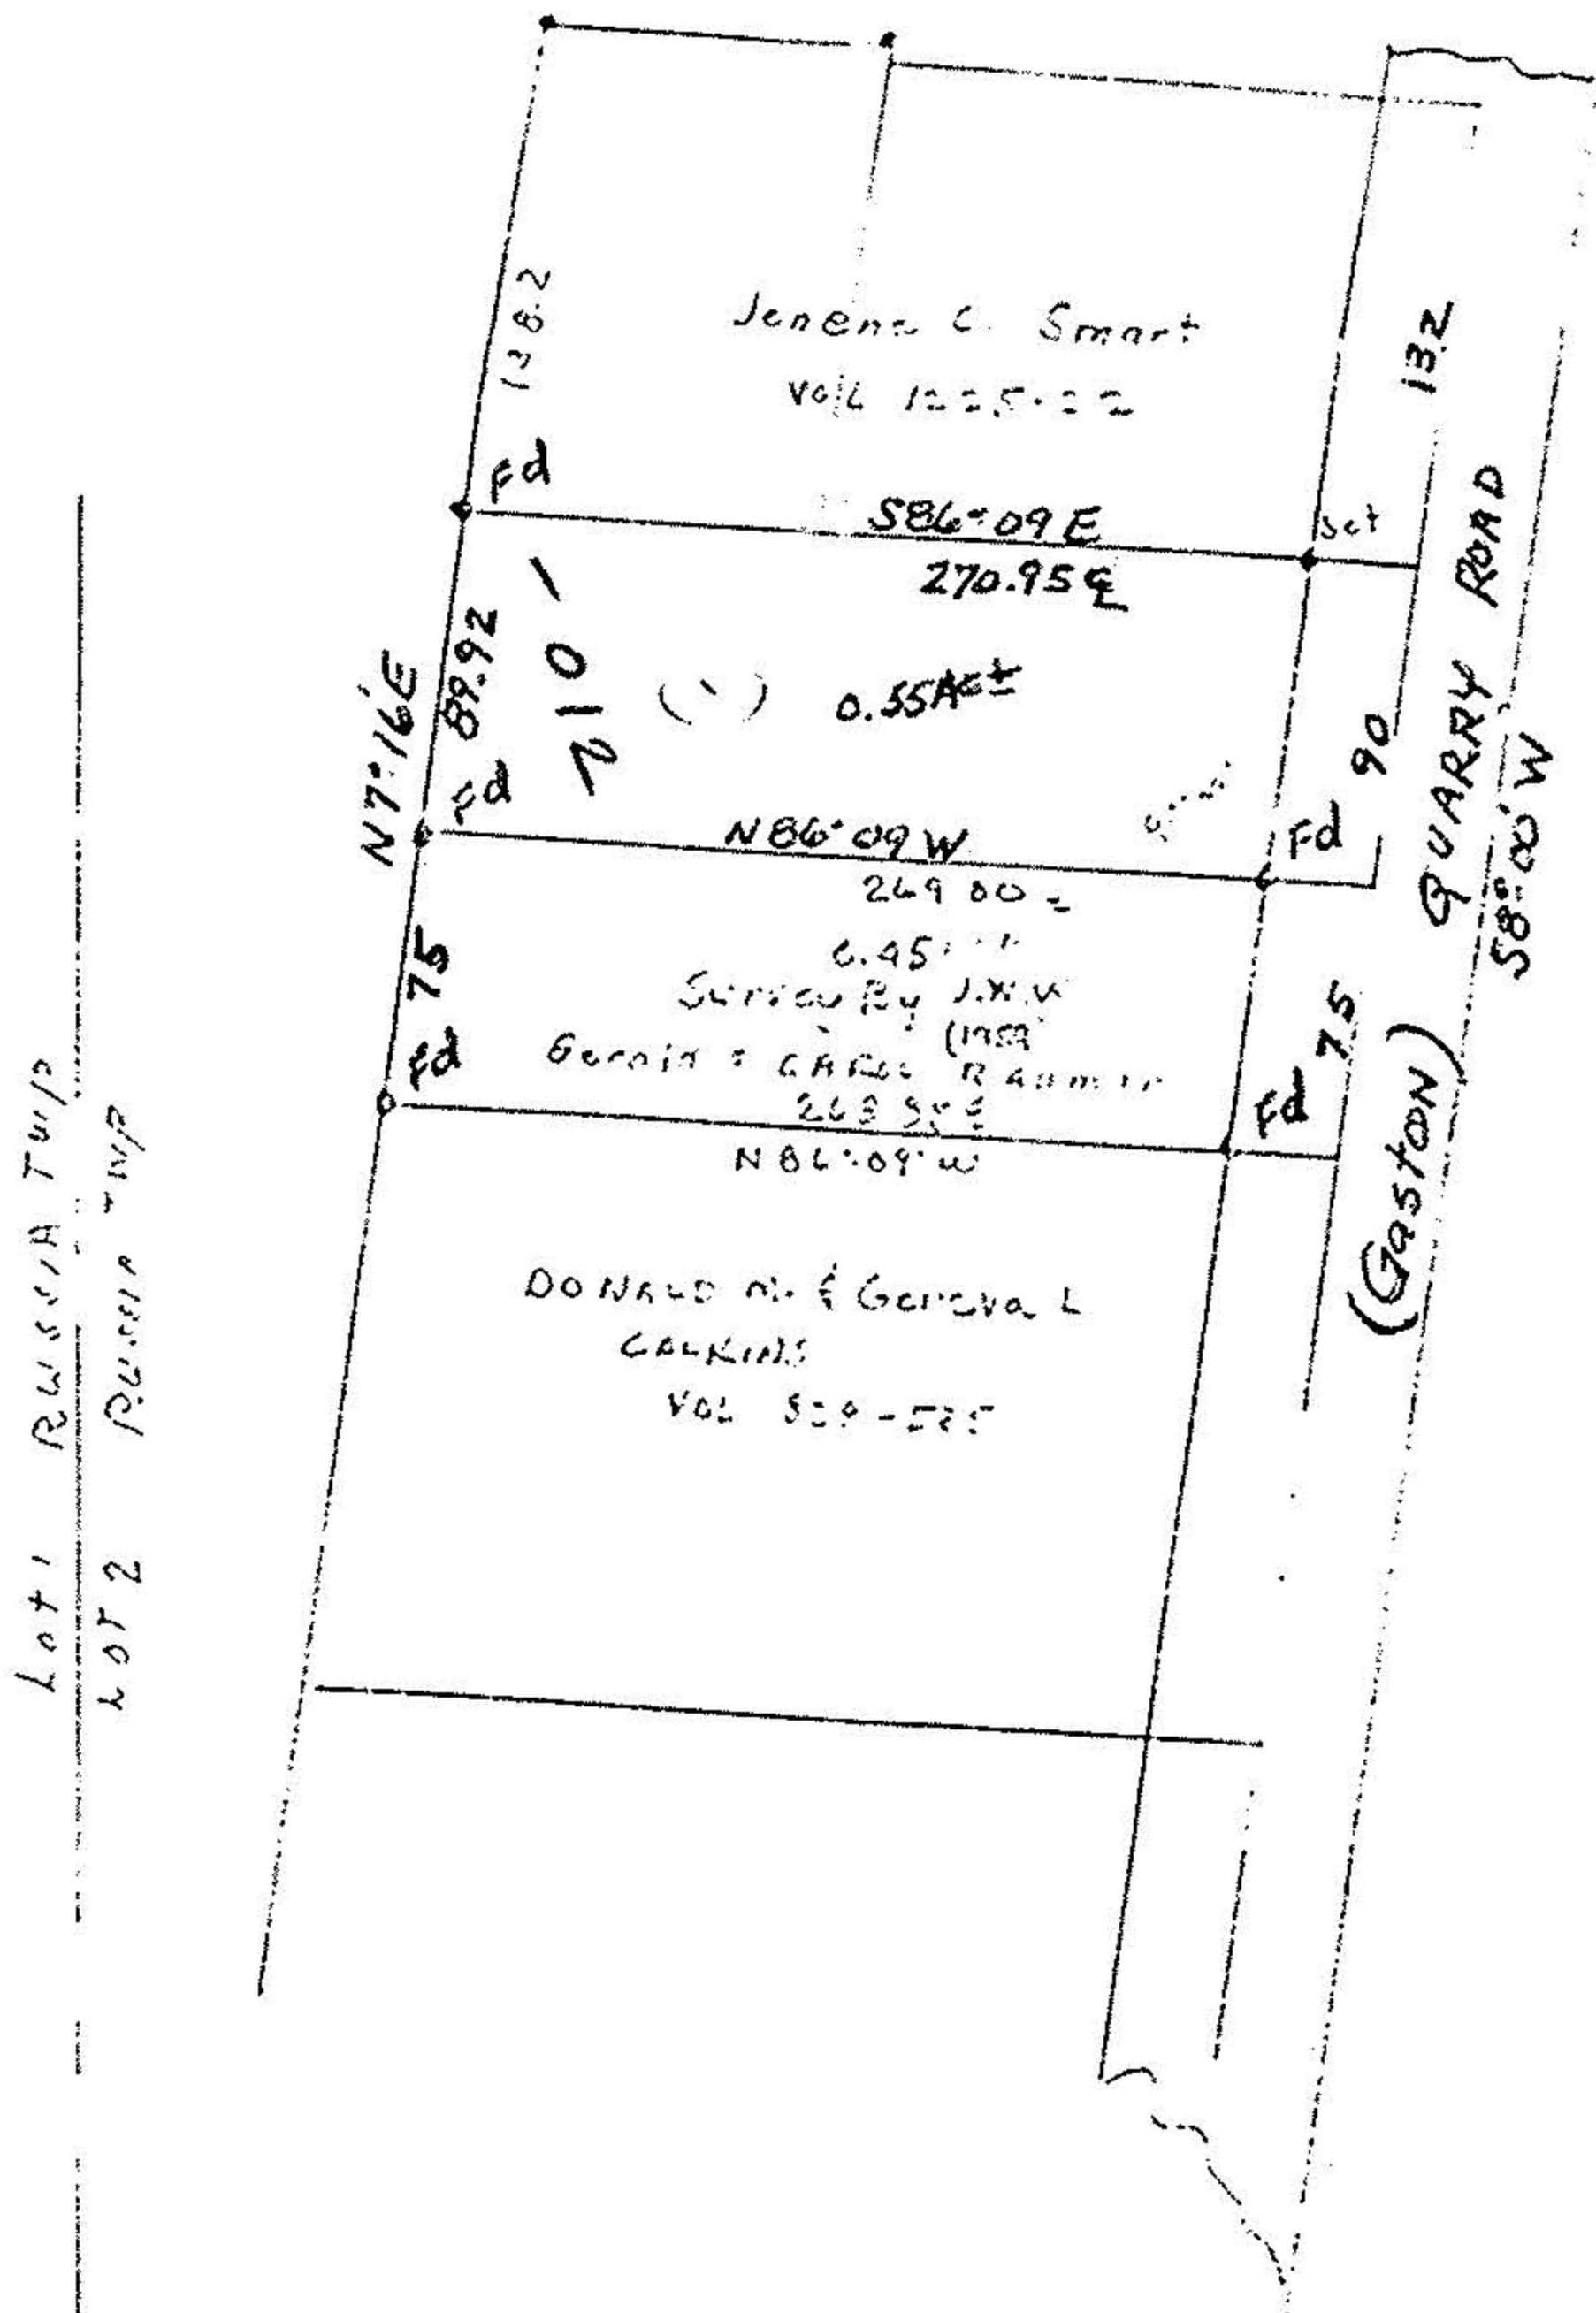

Map of Part of Lot 2 Russia Twp. Lorain Co. Ohio
 Scale 1" = 100'
 April 8, 1986
 By Arnold F. Koepf Reg. Surveyor No. 4306

Lot 1 Russia Twp
 Lot 2 Russia Twp

9-00-002-A

09-00-002-000

#16793

APPROVED	
LORAIN CO.	
MAP DEPT.	
DATE	6-17-86
PAGE	9-00-002 A
BY	T. McMain
VOID AFTER	