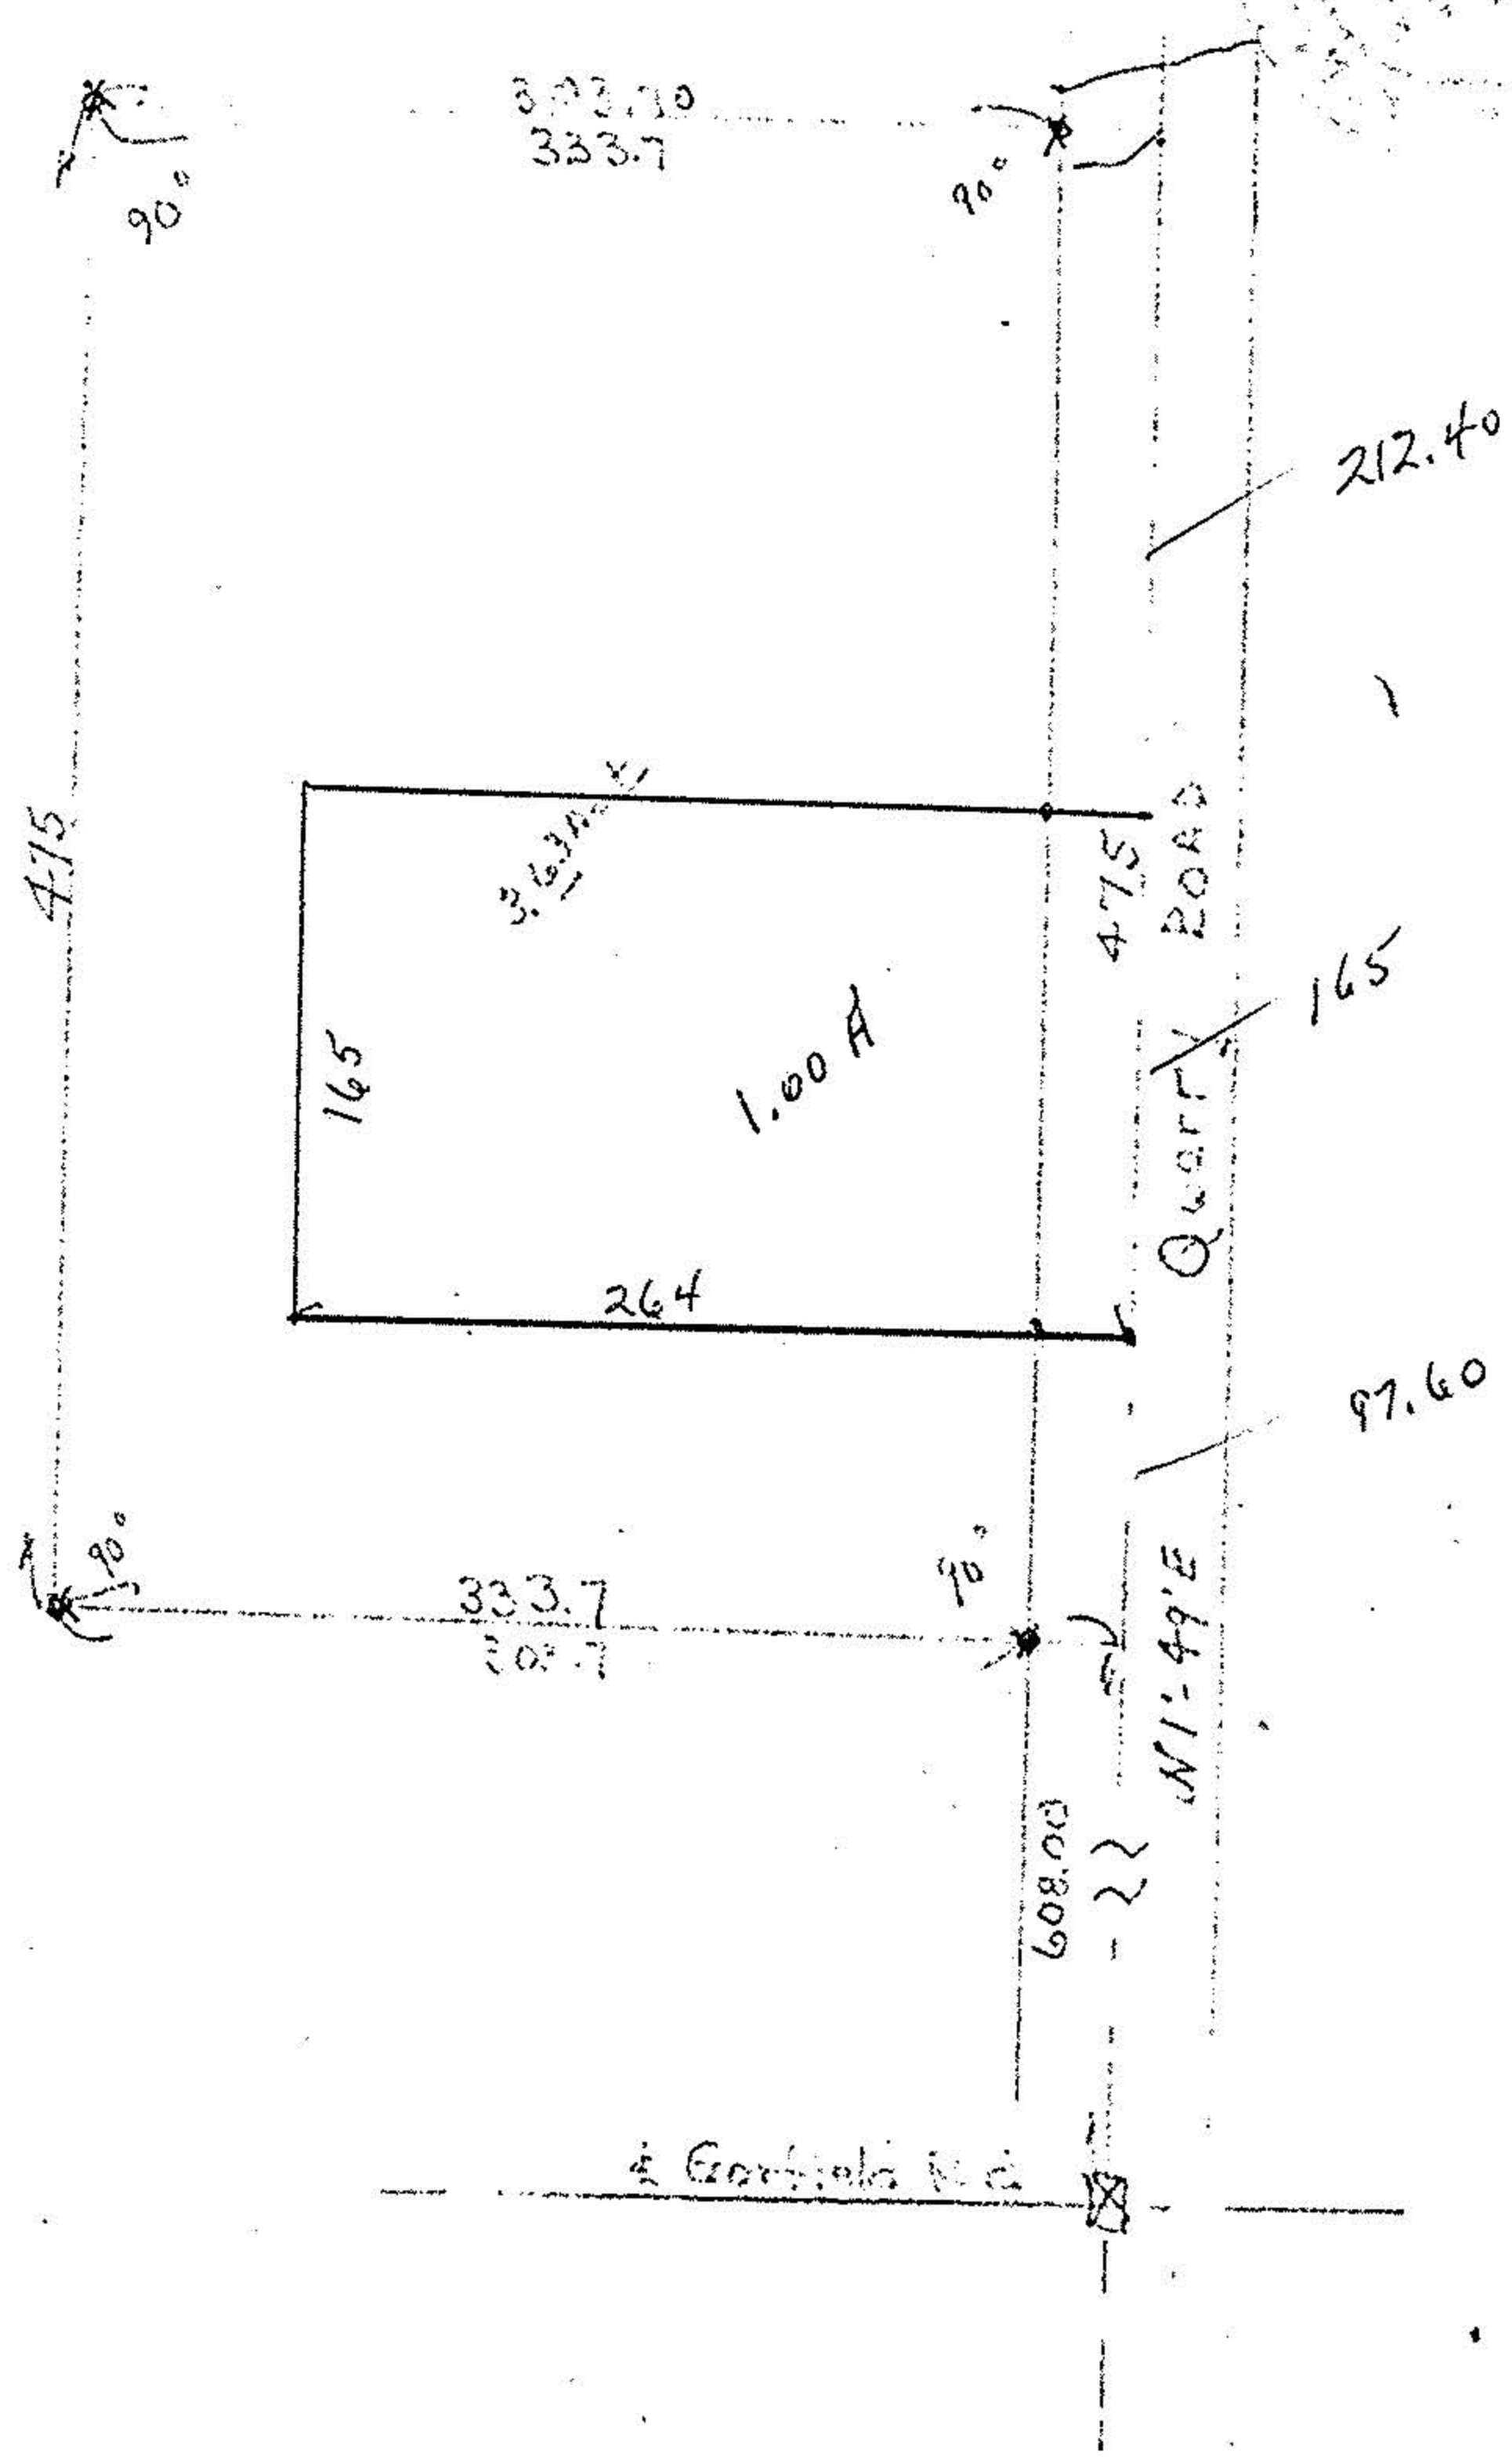

09-00-041-000

Map of survey part of Lot 41 Russia Twp. Lorain Co. Ohio
Scale 1" = 100' Dec. 7, 1981
By Arnold F. Koeppe Reg. Surveyor No. 4306

#14526

APPROVED LORAIN CO. MAP DEPT.
DATE 2.16.82
PAGE 9-A
BY T. W. Hain
VOID AFTER