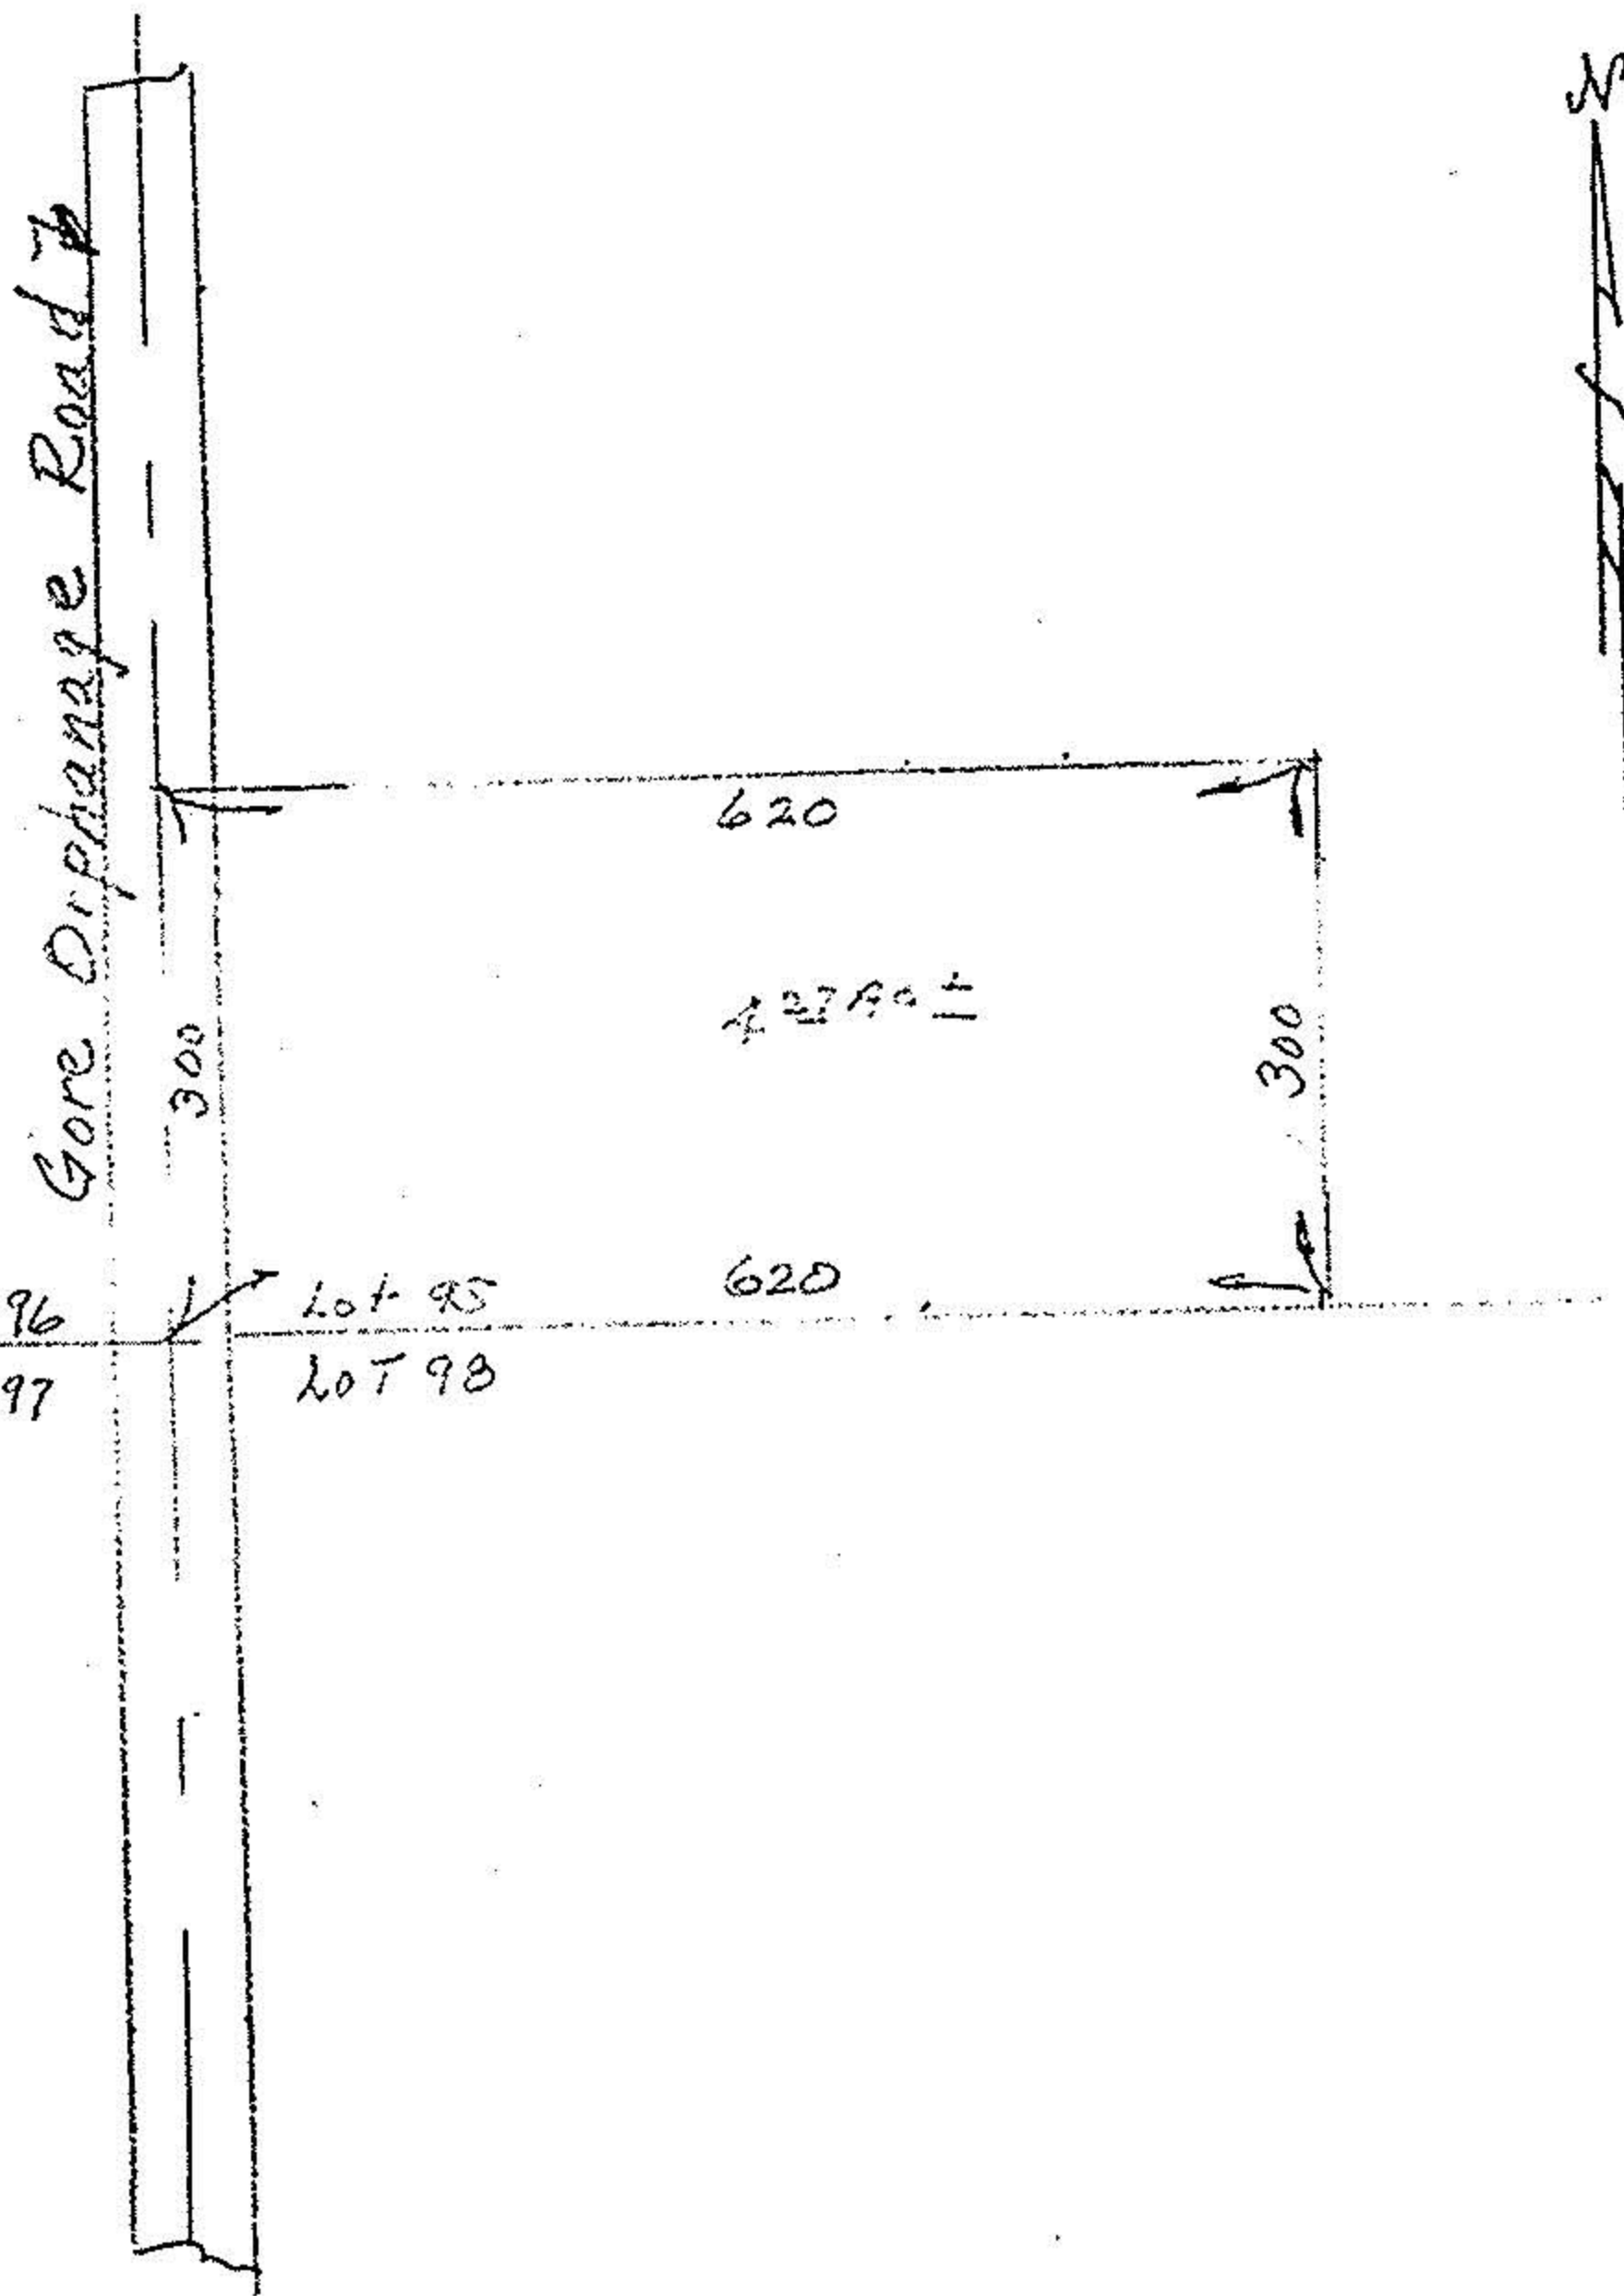

Map of part of O.L. 95 Henrietta Twp. Lorain Co. Ohio  
 Scale 1" = 200' May 10, 1983  
 By Arnold F. Koepp Reg. Surveyor No. 4306  
 Revised May 22, 1985

03-00-097-112

#16235

3-00-097-A

#16135

APPROVED  
 LORAIN CO.  
 MAP DEPT.