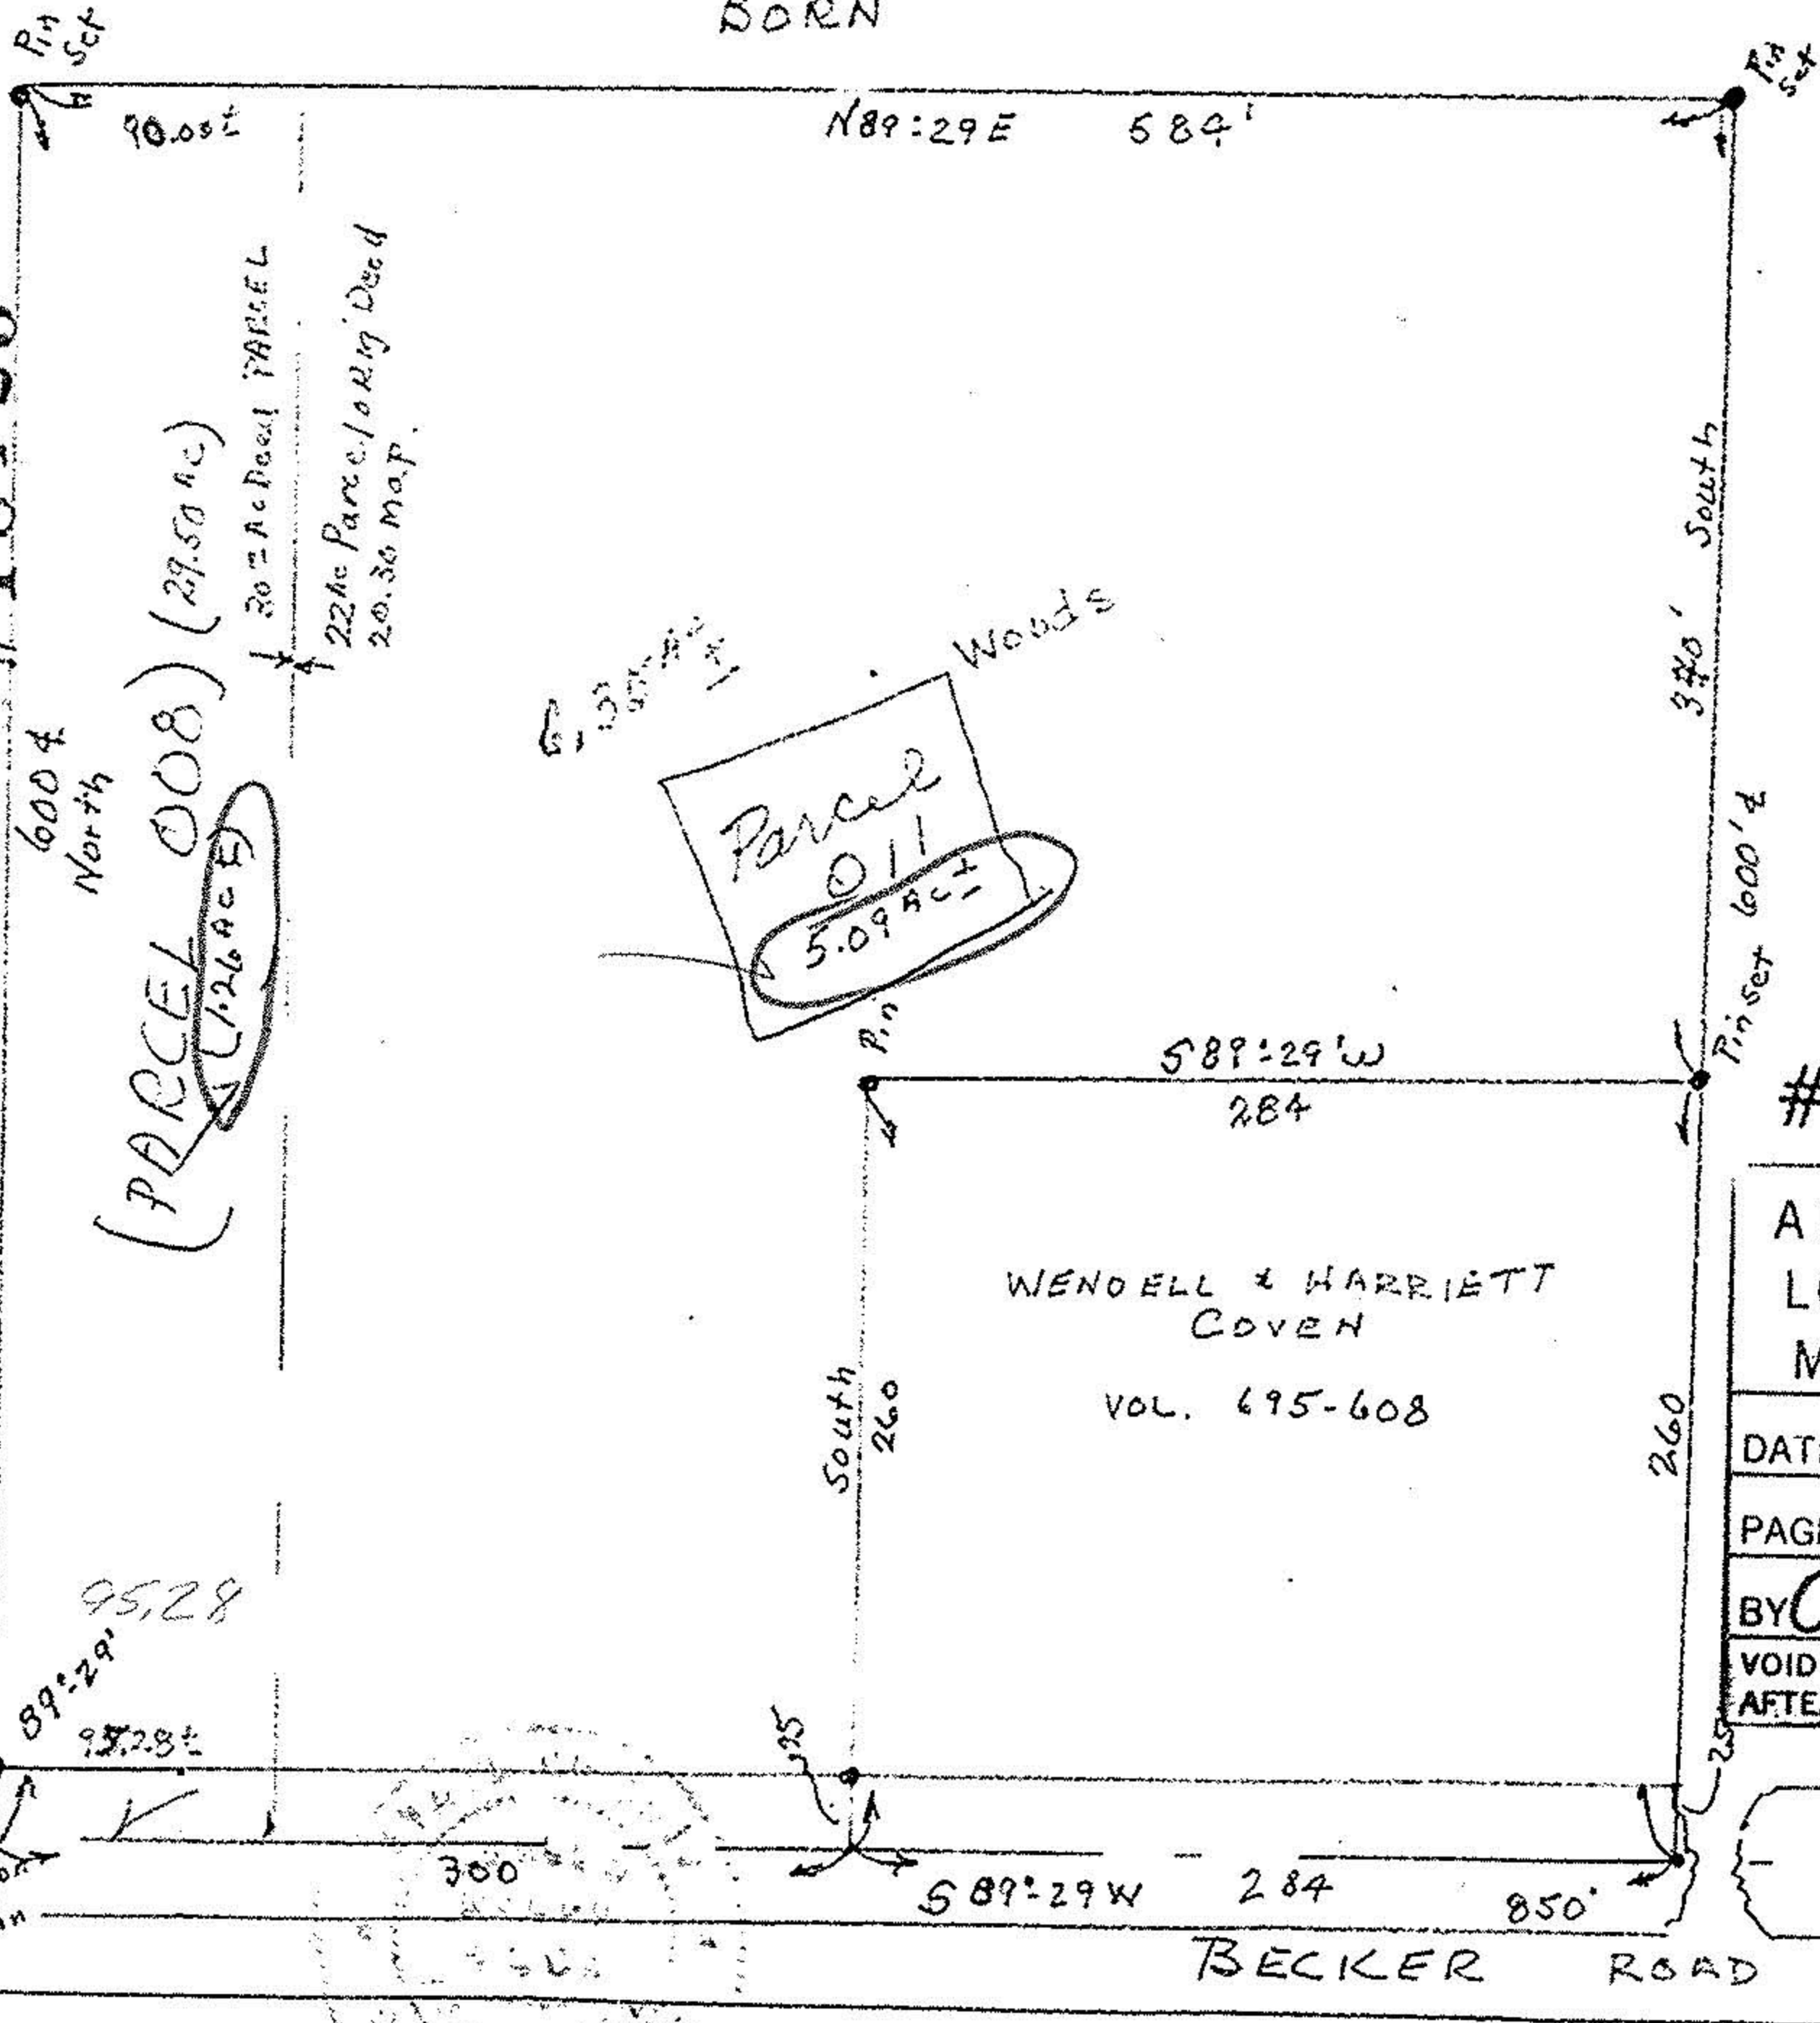

08-12-008-000

Map of Part of Lot 8 Tract 12 Henrietta Twp. Lorain Co  
Scale 1" 100'

By Arnold F. Koepf  
Reg. Surveyor No. 4306

Parcel Split Acreage Approx/	
Parcel 011	5.09 Acres
Parcel 008	1.26 Acres

APPROX. PARCEL LINE

BORN

#18423

#18423

APPROVED  
LORAIN CO.  
MAP DEPT.

DATE 5-11-89

PAGE 8-E

BY Carol-Francis

VOID AFTER # 90-3-18423

566' Deed