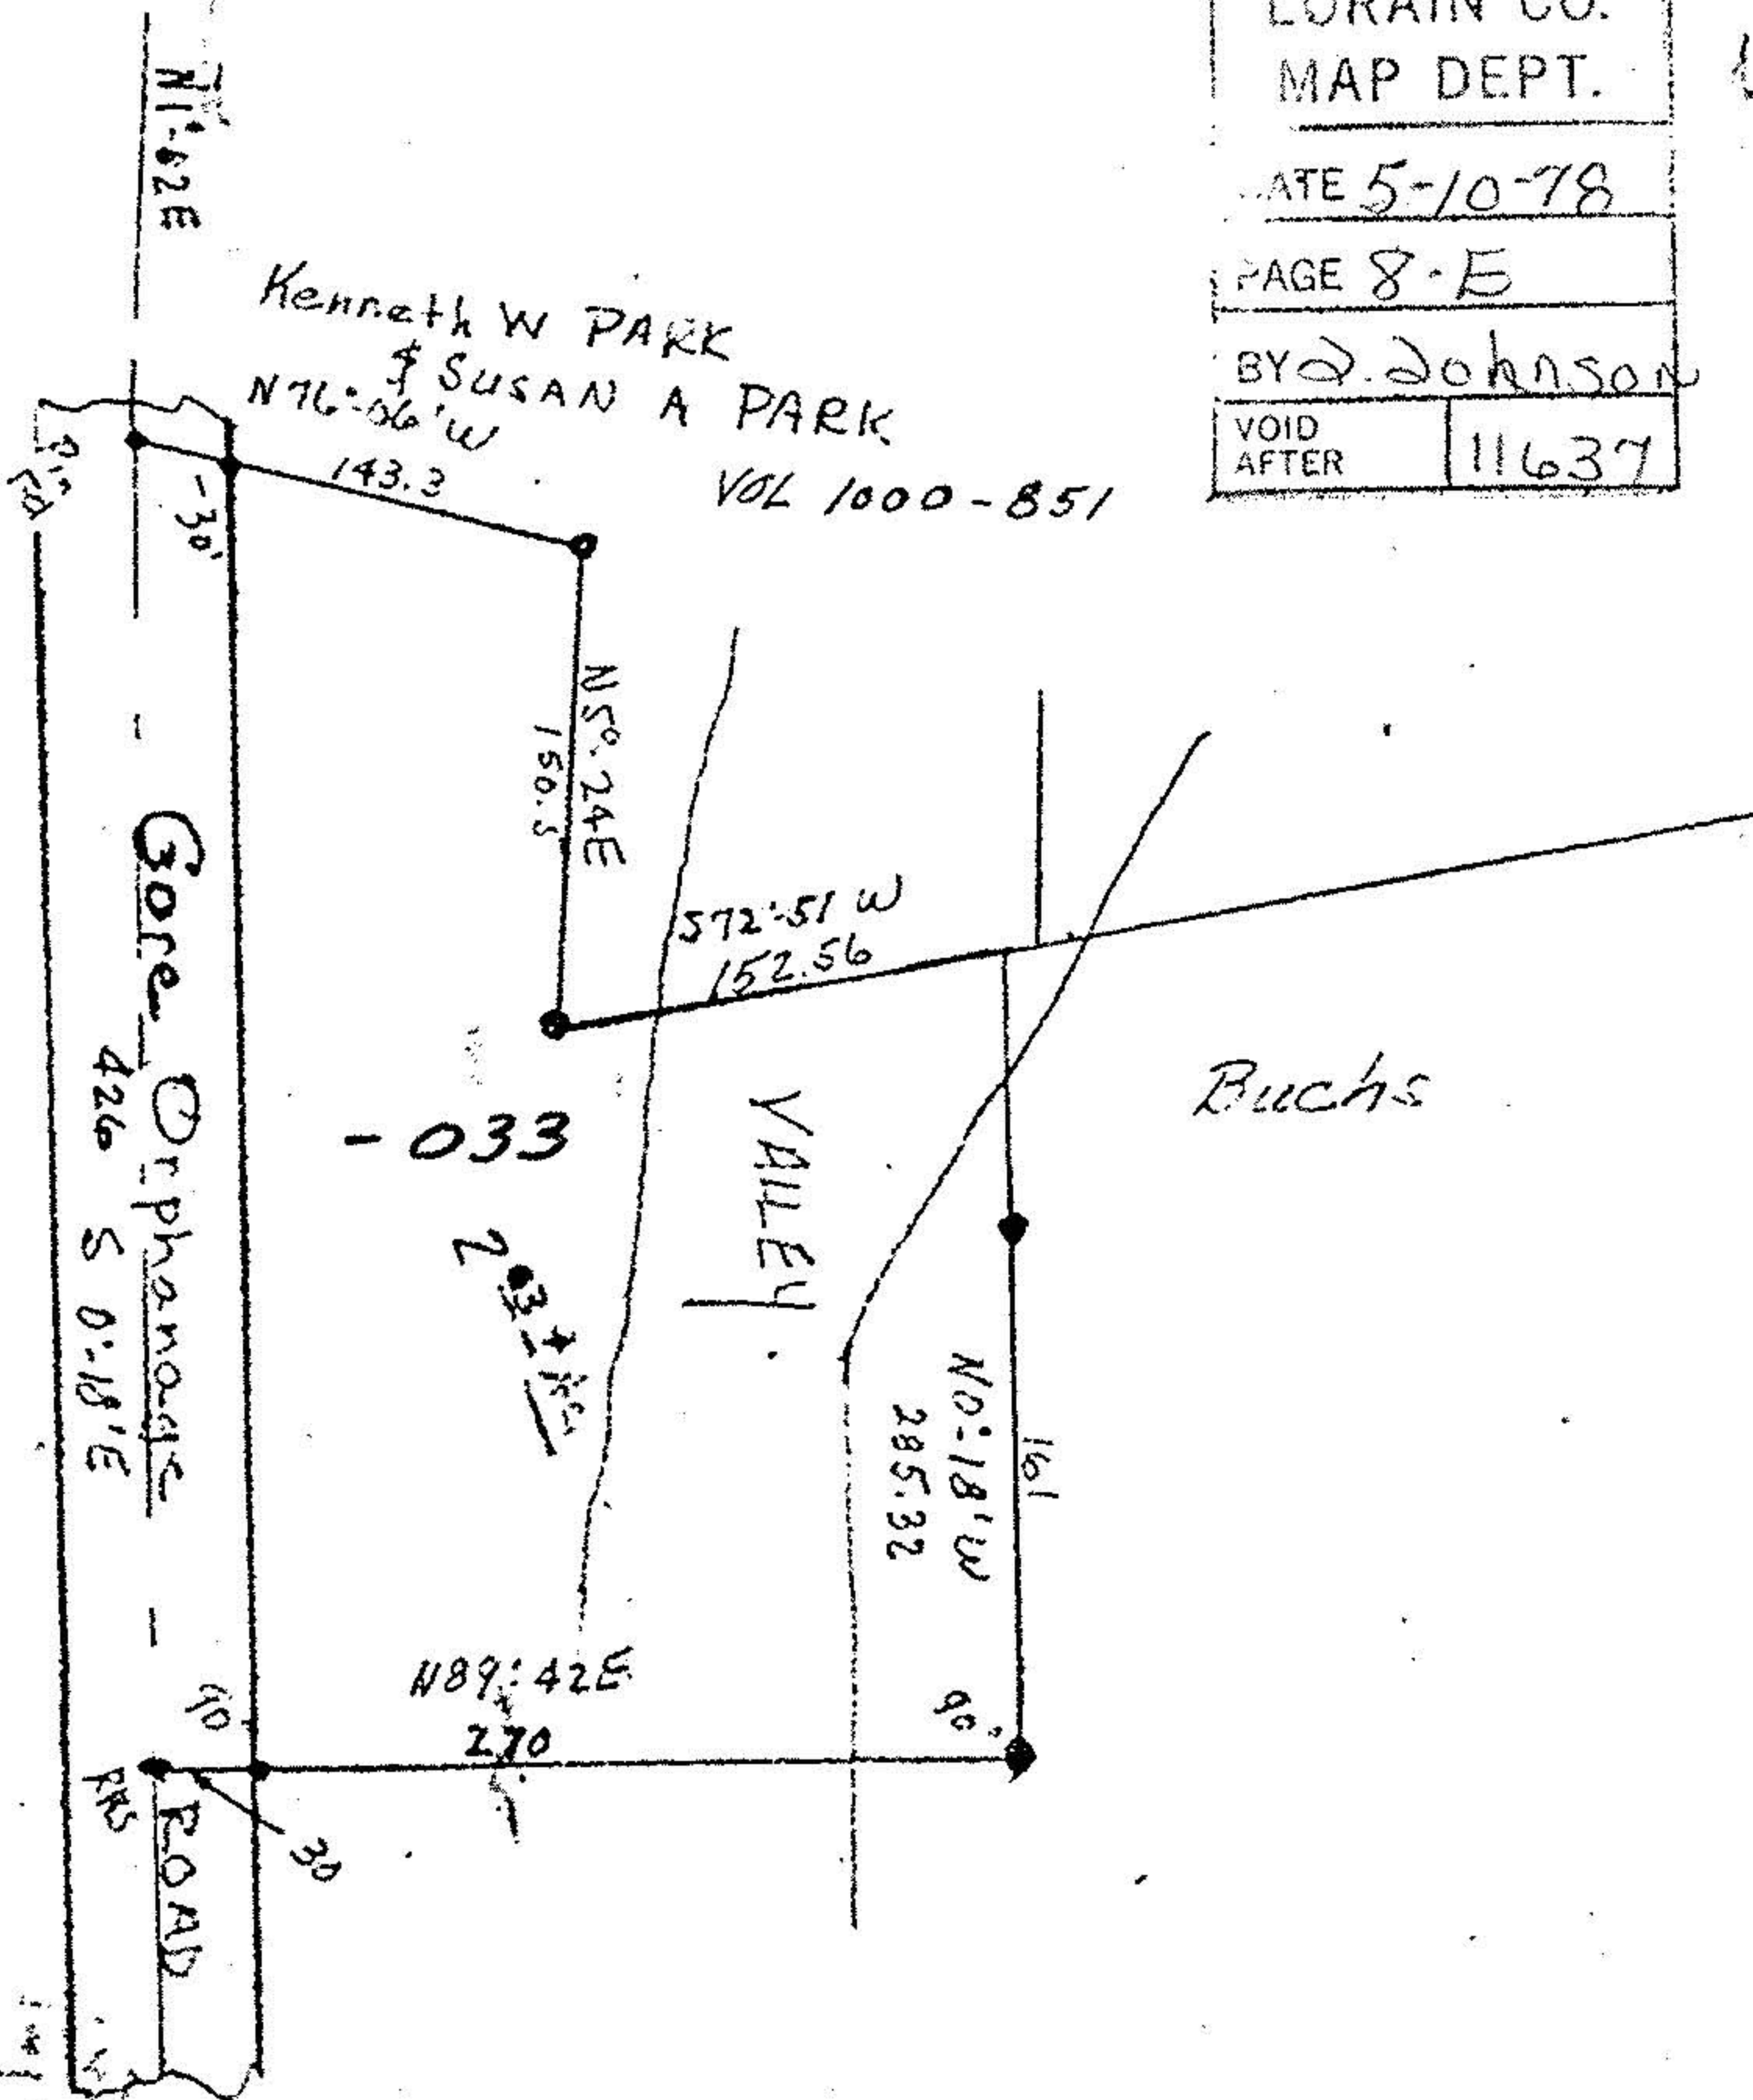

Map of Part of Lot 12 Tract 12 Henrietta Twp. Lorain Co. Ohio

Scale 1" = 100' March 17, 1978

By Arnold F. Koeppe Registered Surveyor No. 4306

11637

APPROVED	
LORAIN CO.	
MAP DEPT.	
DATE 5-10-78	
PAGE 8-E	
BY D. JOHNSON	
VOID AFTER	11637

08-12-012-000

LE 211 #

7-8

8-E
LOT 12