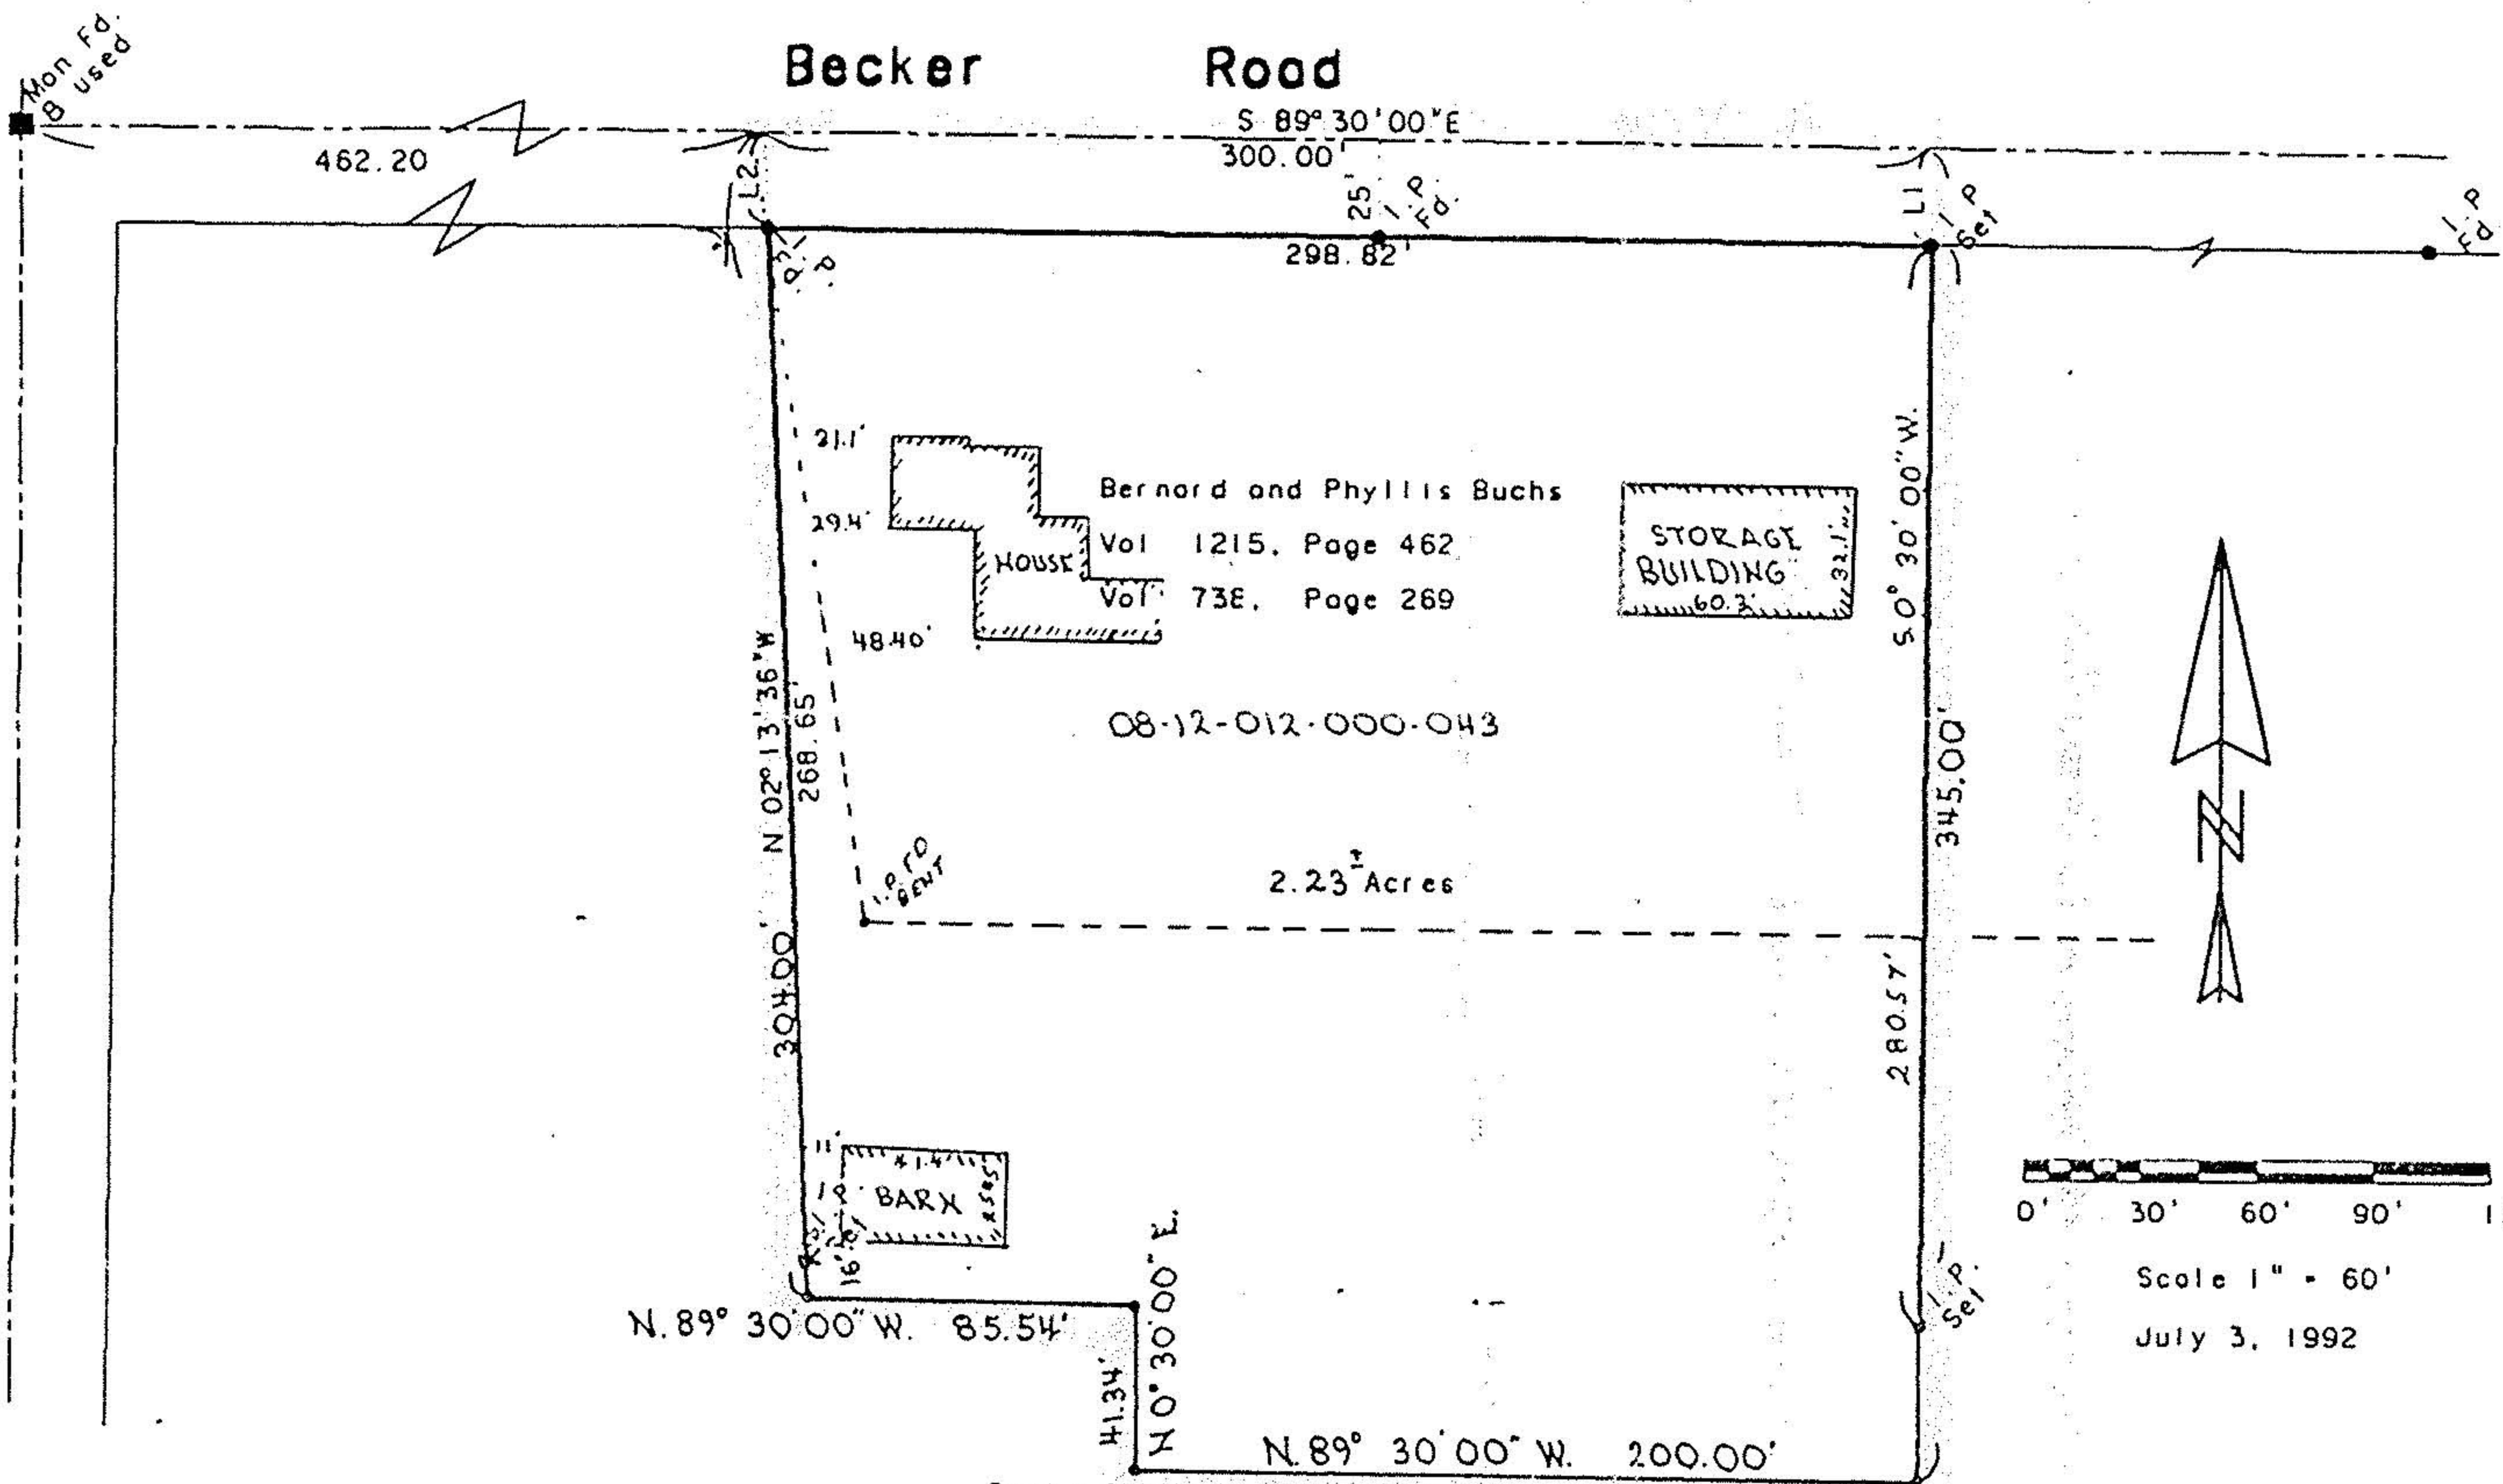

Gore Orphanage Road

Becker Road

LINE	BEARING	DISTANCE
L 1	S 00° 30' 00" W	25.00'
L 2	N 02° 13' 15" W	24.95'

Prepared for Mr. William Born  
 Being known as Part of Original  
 Lot 12 tract 12 in Henrietta  
 Township in Lorain County and parts  
 of Permanent Parcel numbers  
 08-12-012-000-041, and 08-12-000-043.

Note: Only copies signed with Red Ink shall be considered Valid

*Patrick A. McGannon*  
 Patrick A. McGannon P.S. 7154

Bucks Stock Farm Partnership

Vol 1314, Page 43

08-12-012-000-041

Bearings shown are to an assumed Meridian and are shown to describe Angles Only.

20272

APPROVED  
 LORAIN CO.  
 MAP DEPT.  
 DATE 2-24-93  
 PAGE 8 E  
 BY CAROLYN FRANCIS  
 VO # 20272

**Boundary Survey**

**Patrick A. McGannon, Registered Professional Surveyor**

1731 Gettysburg Drive, Lorain, Ohio Ph (216) 282 2712