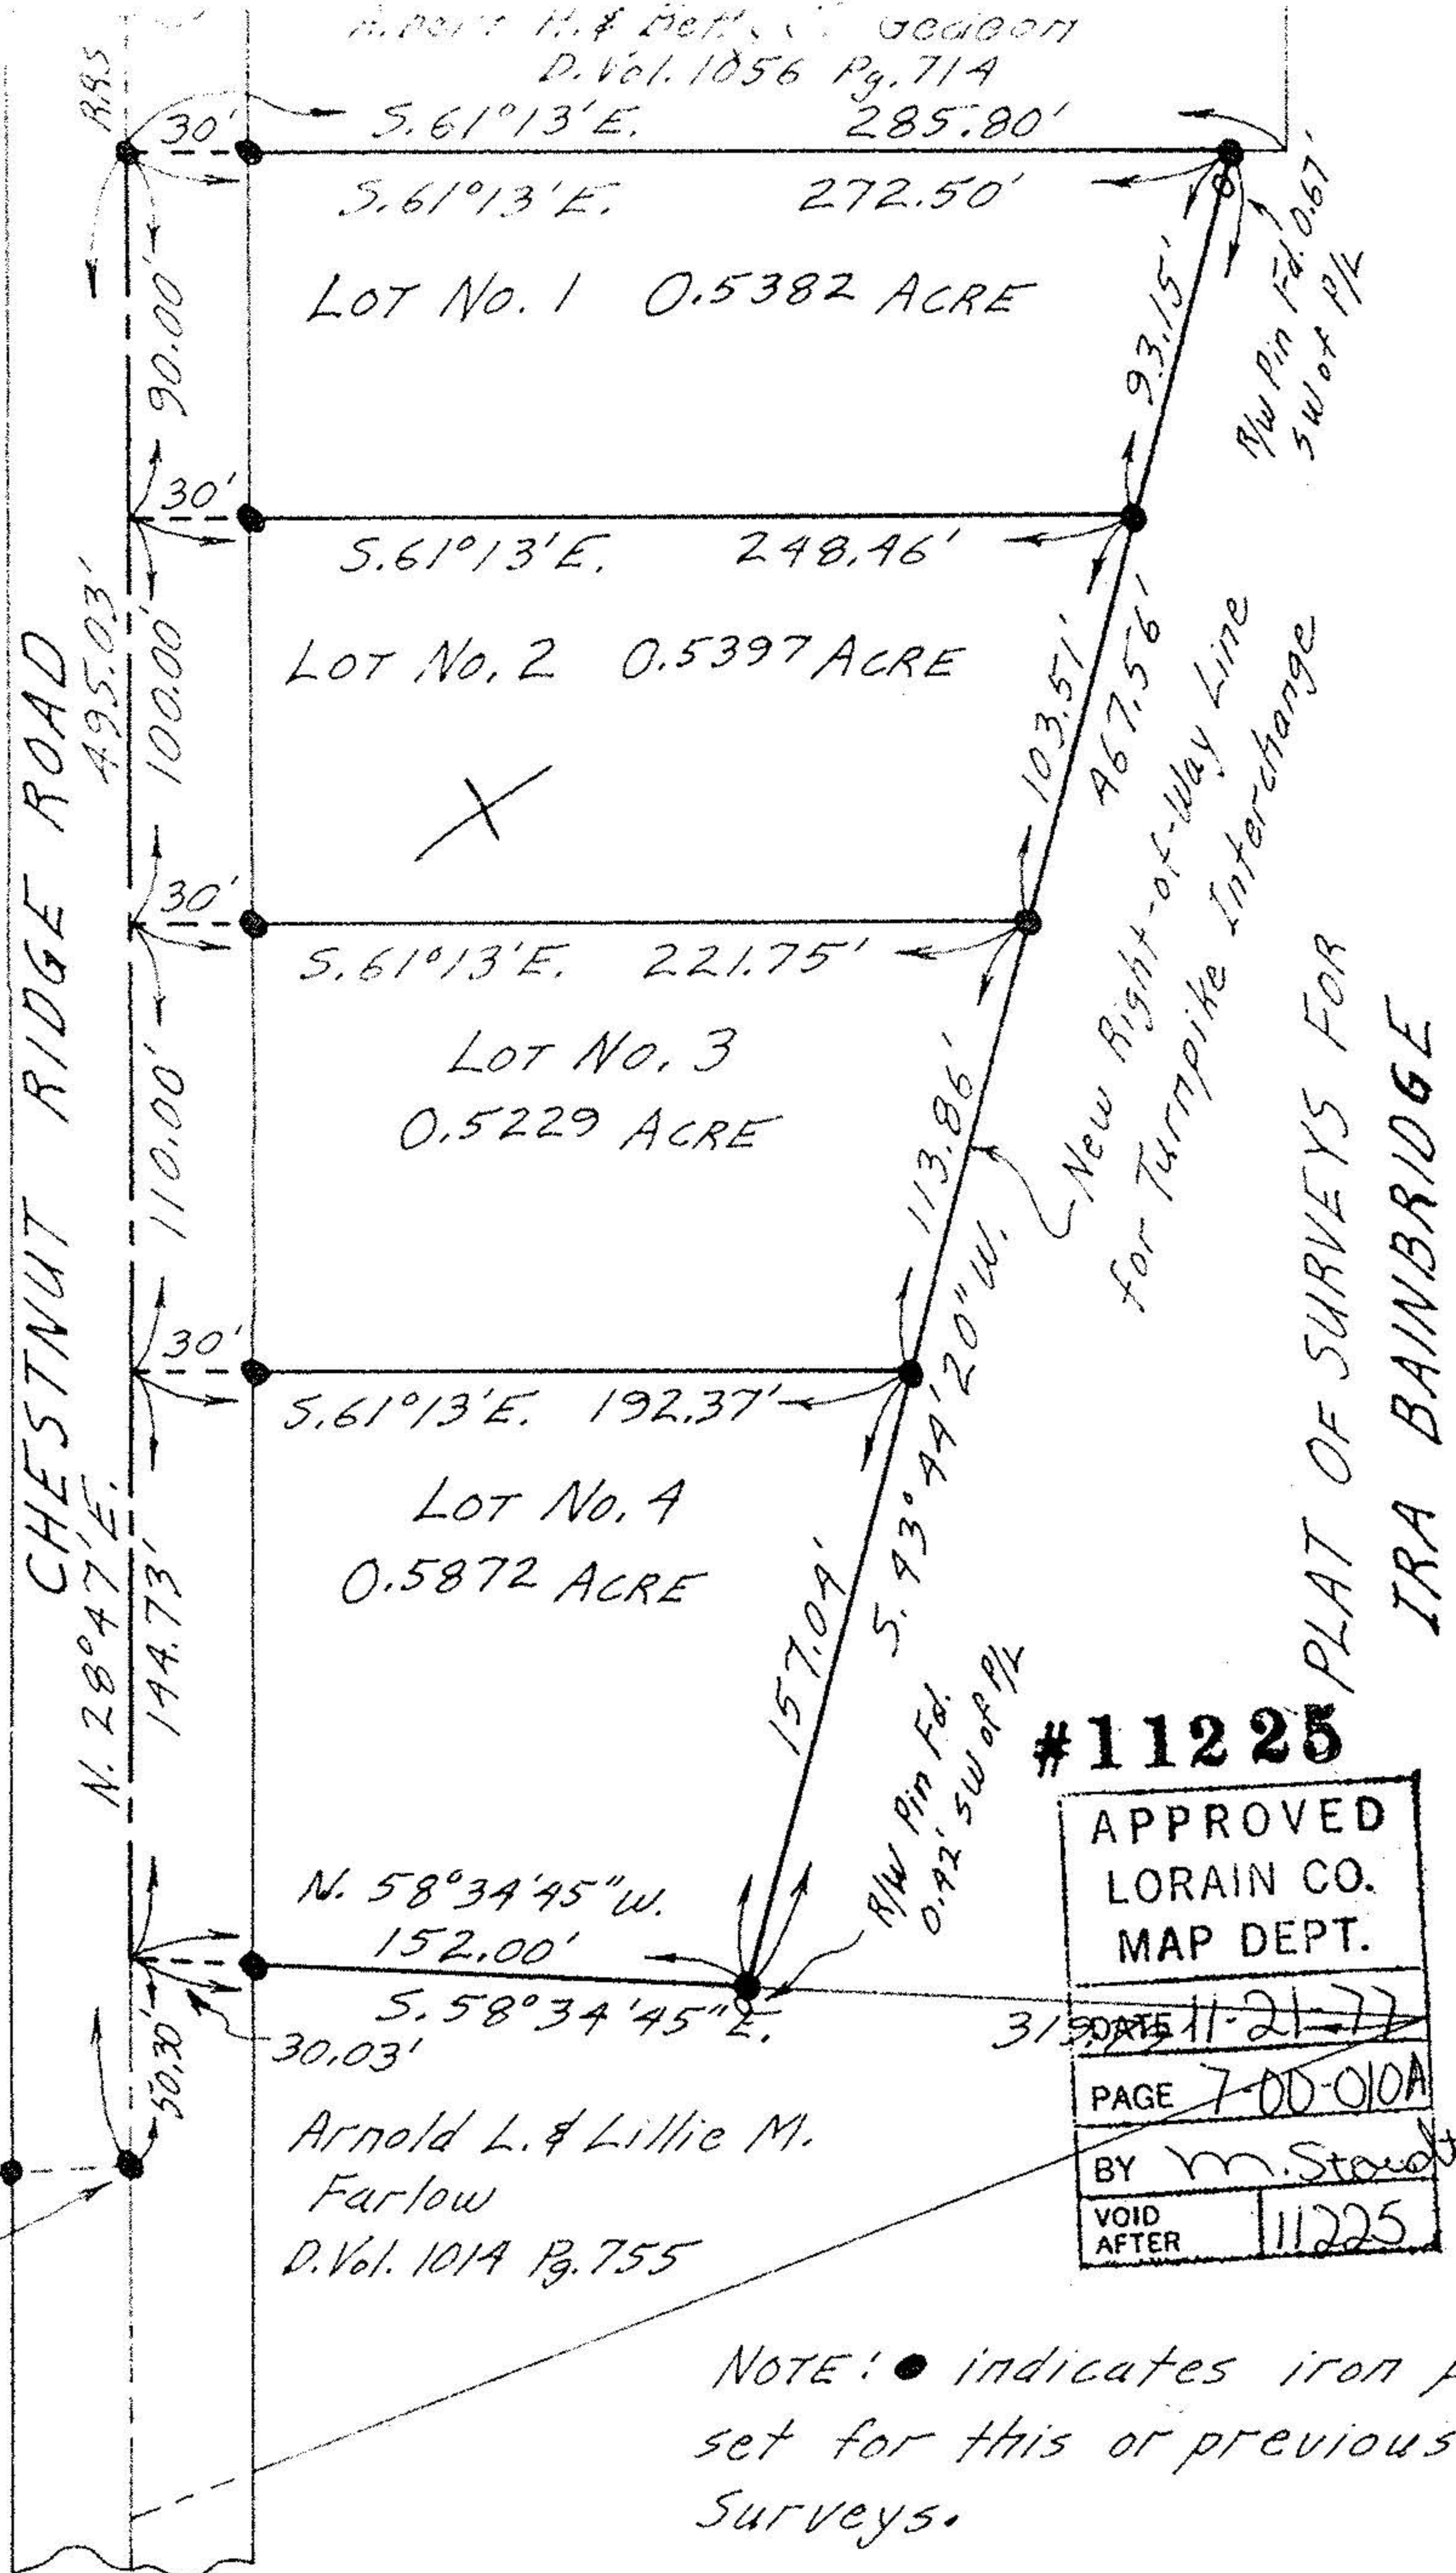

07-00-010-107

11225

7-00-010-A
Most e
Ruth Bar. ridge Peak
Pg. 299

APPROVED	DATE 11-21-77
LORAIN CO.	PAGE 7-00-010A
MAP DEPT.	BY M. Stoudt
VOID AFTER	11225