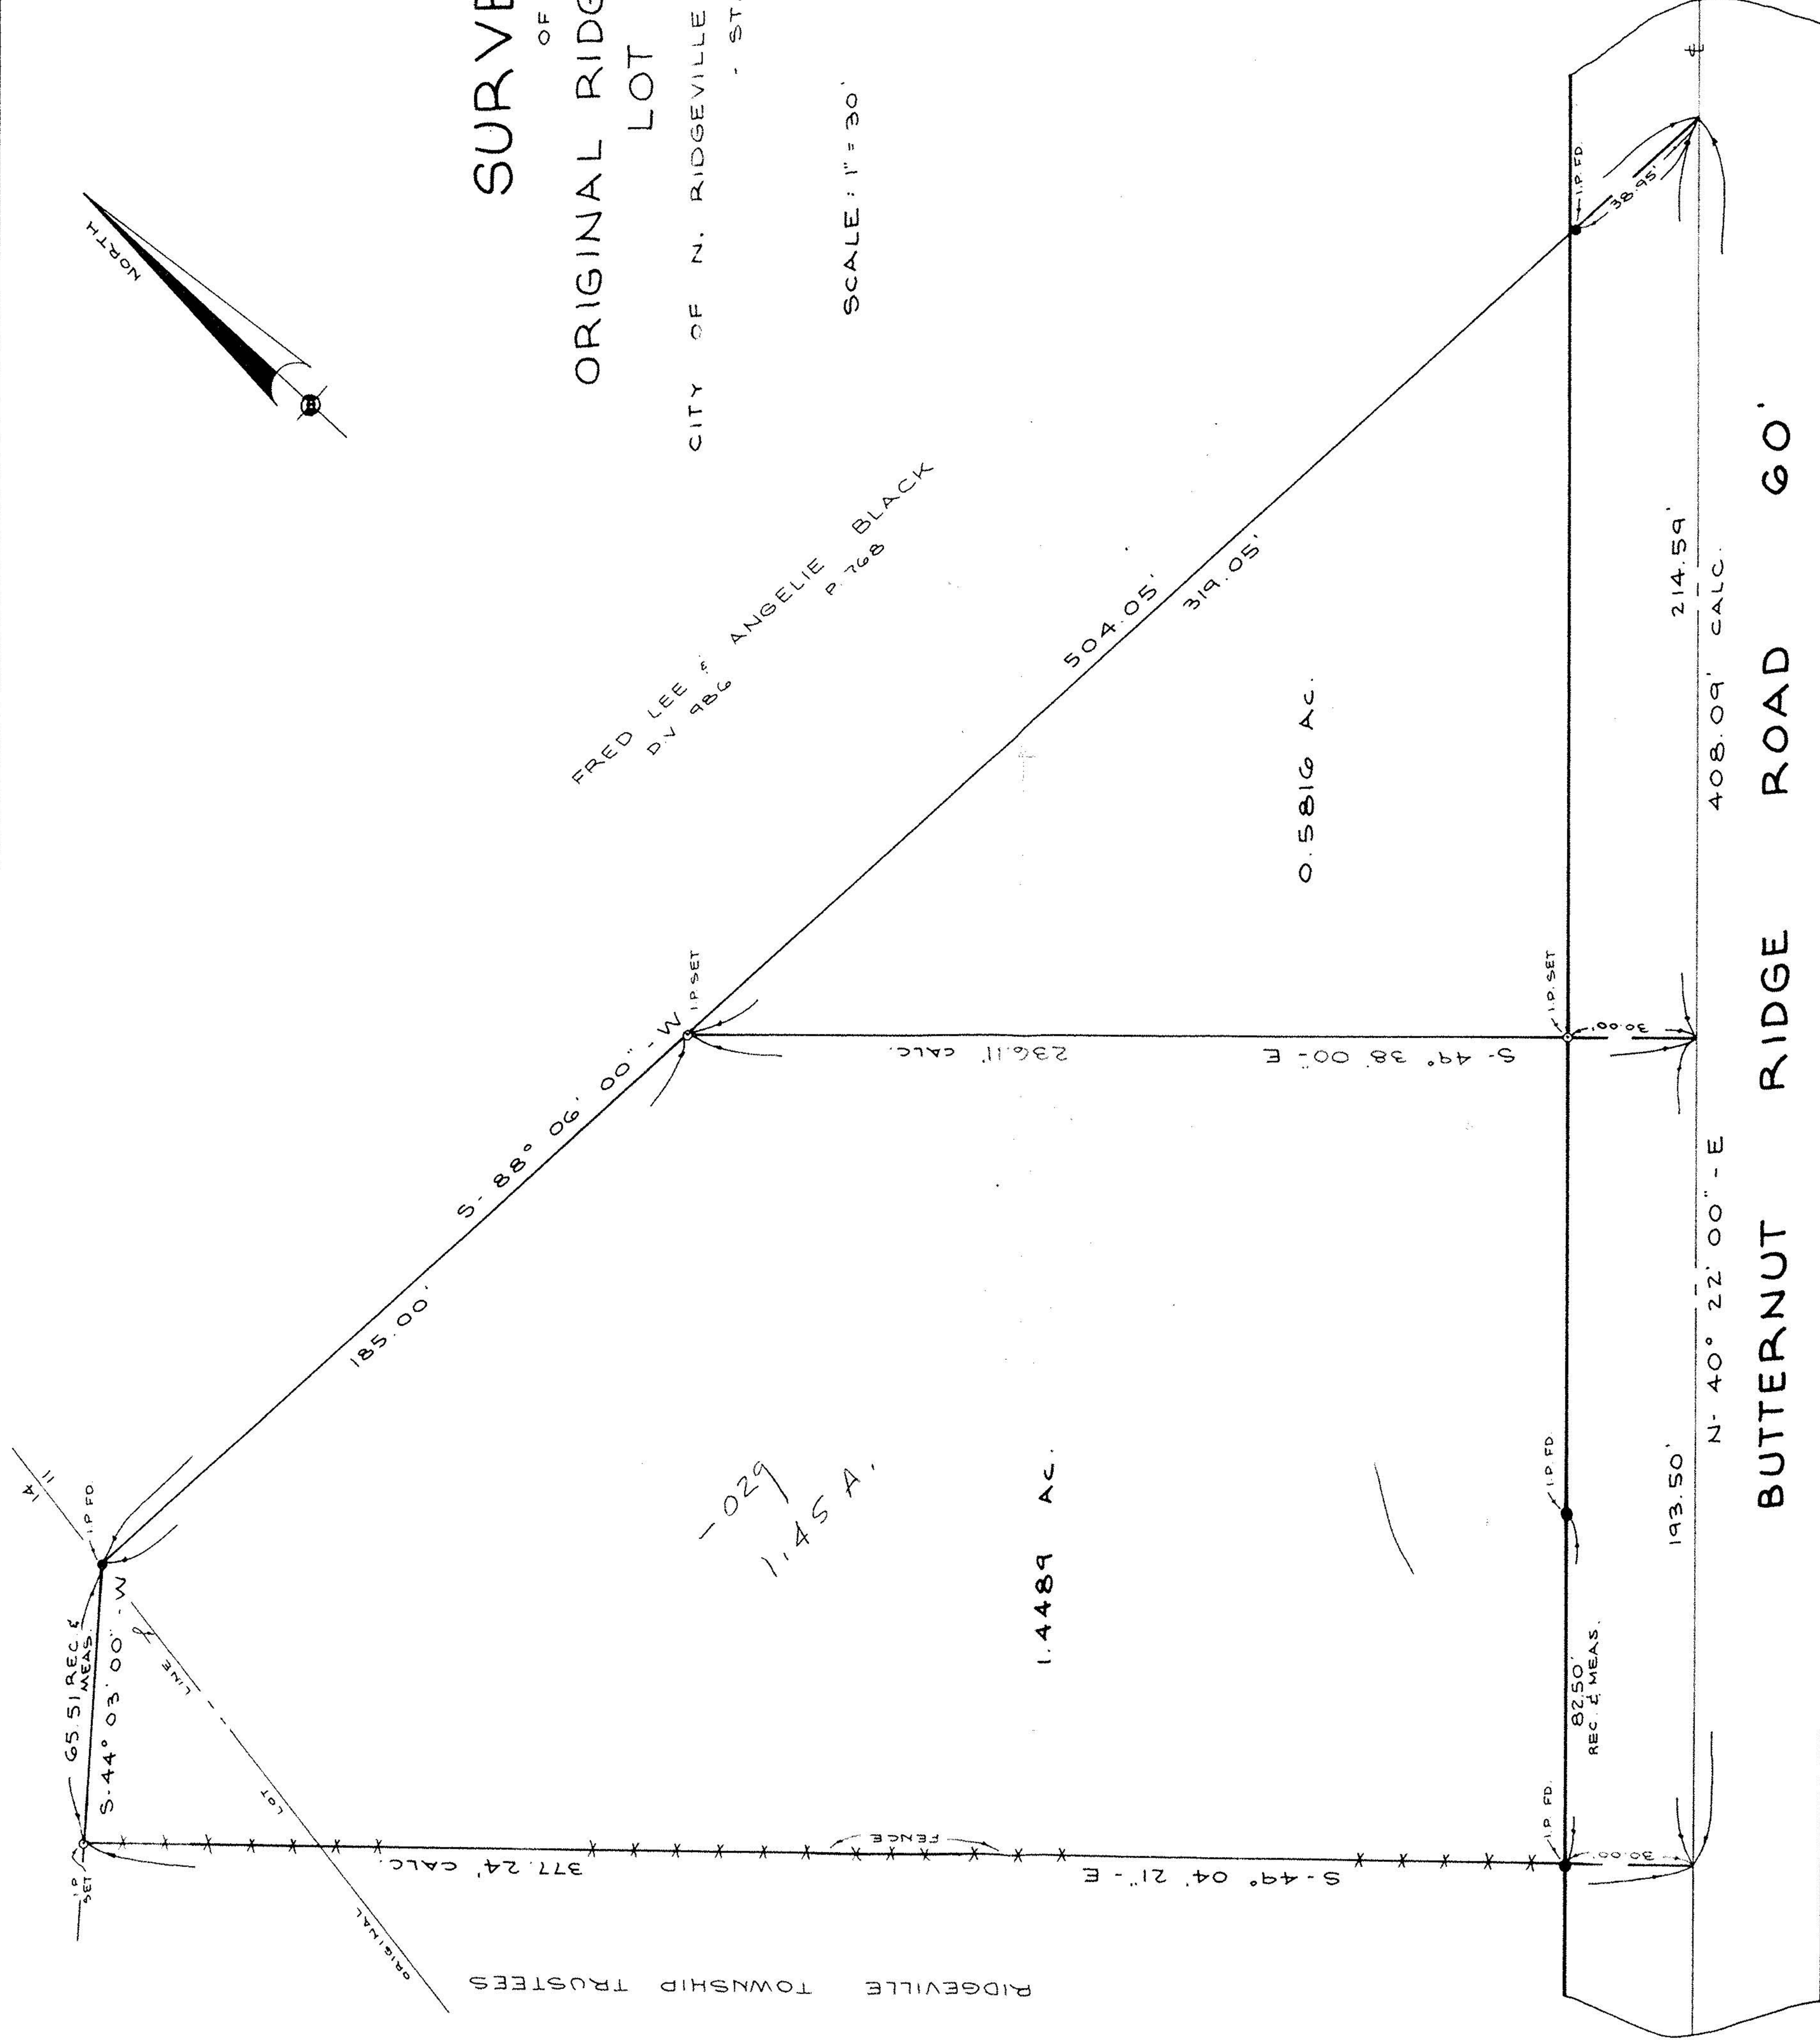

# SURVEY MAP

OF PART OF

## ORIGINAL RIDGEVILLE TOWNSHIP

### LOT NOS 11 & 14

CITY OF N. RIDGEVILLE - COUNTY OF LORAIN -  
STATE OF OHIO -

DATE: MAY 14, 1974

SCALE: 1" = 30'

FRED LEE  
DV 986  
ANGELIE BLACK  
P. 728

#15036

APPROVED
LORAIN CO.
MAP DEPT.
DATE 3-30-83
PAGE 1-00-011-78
BY C. Francis
VOID AFTER