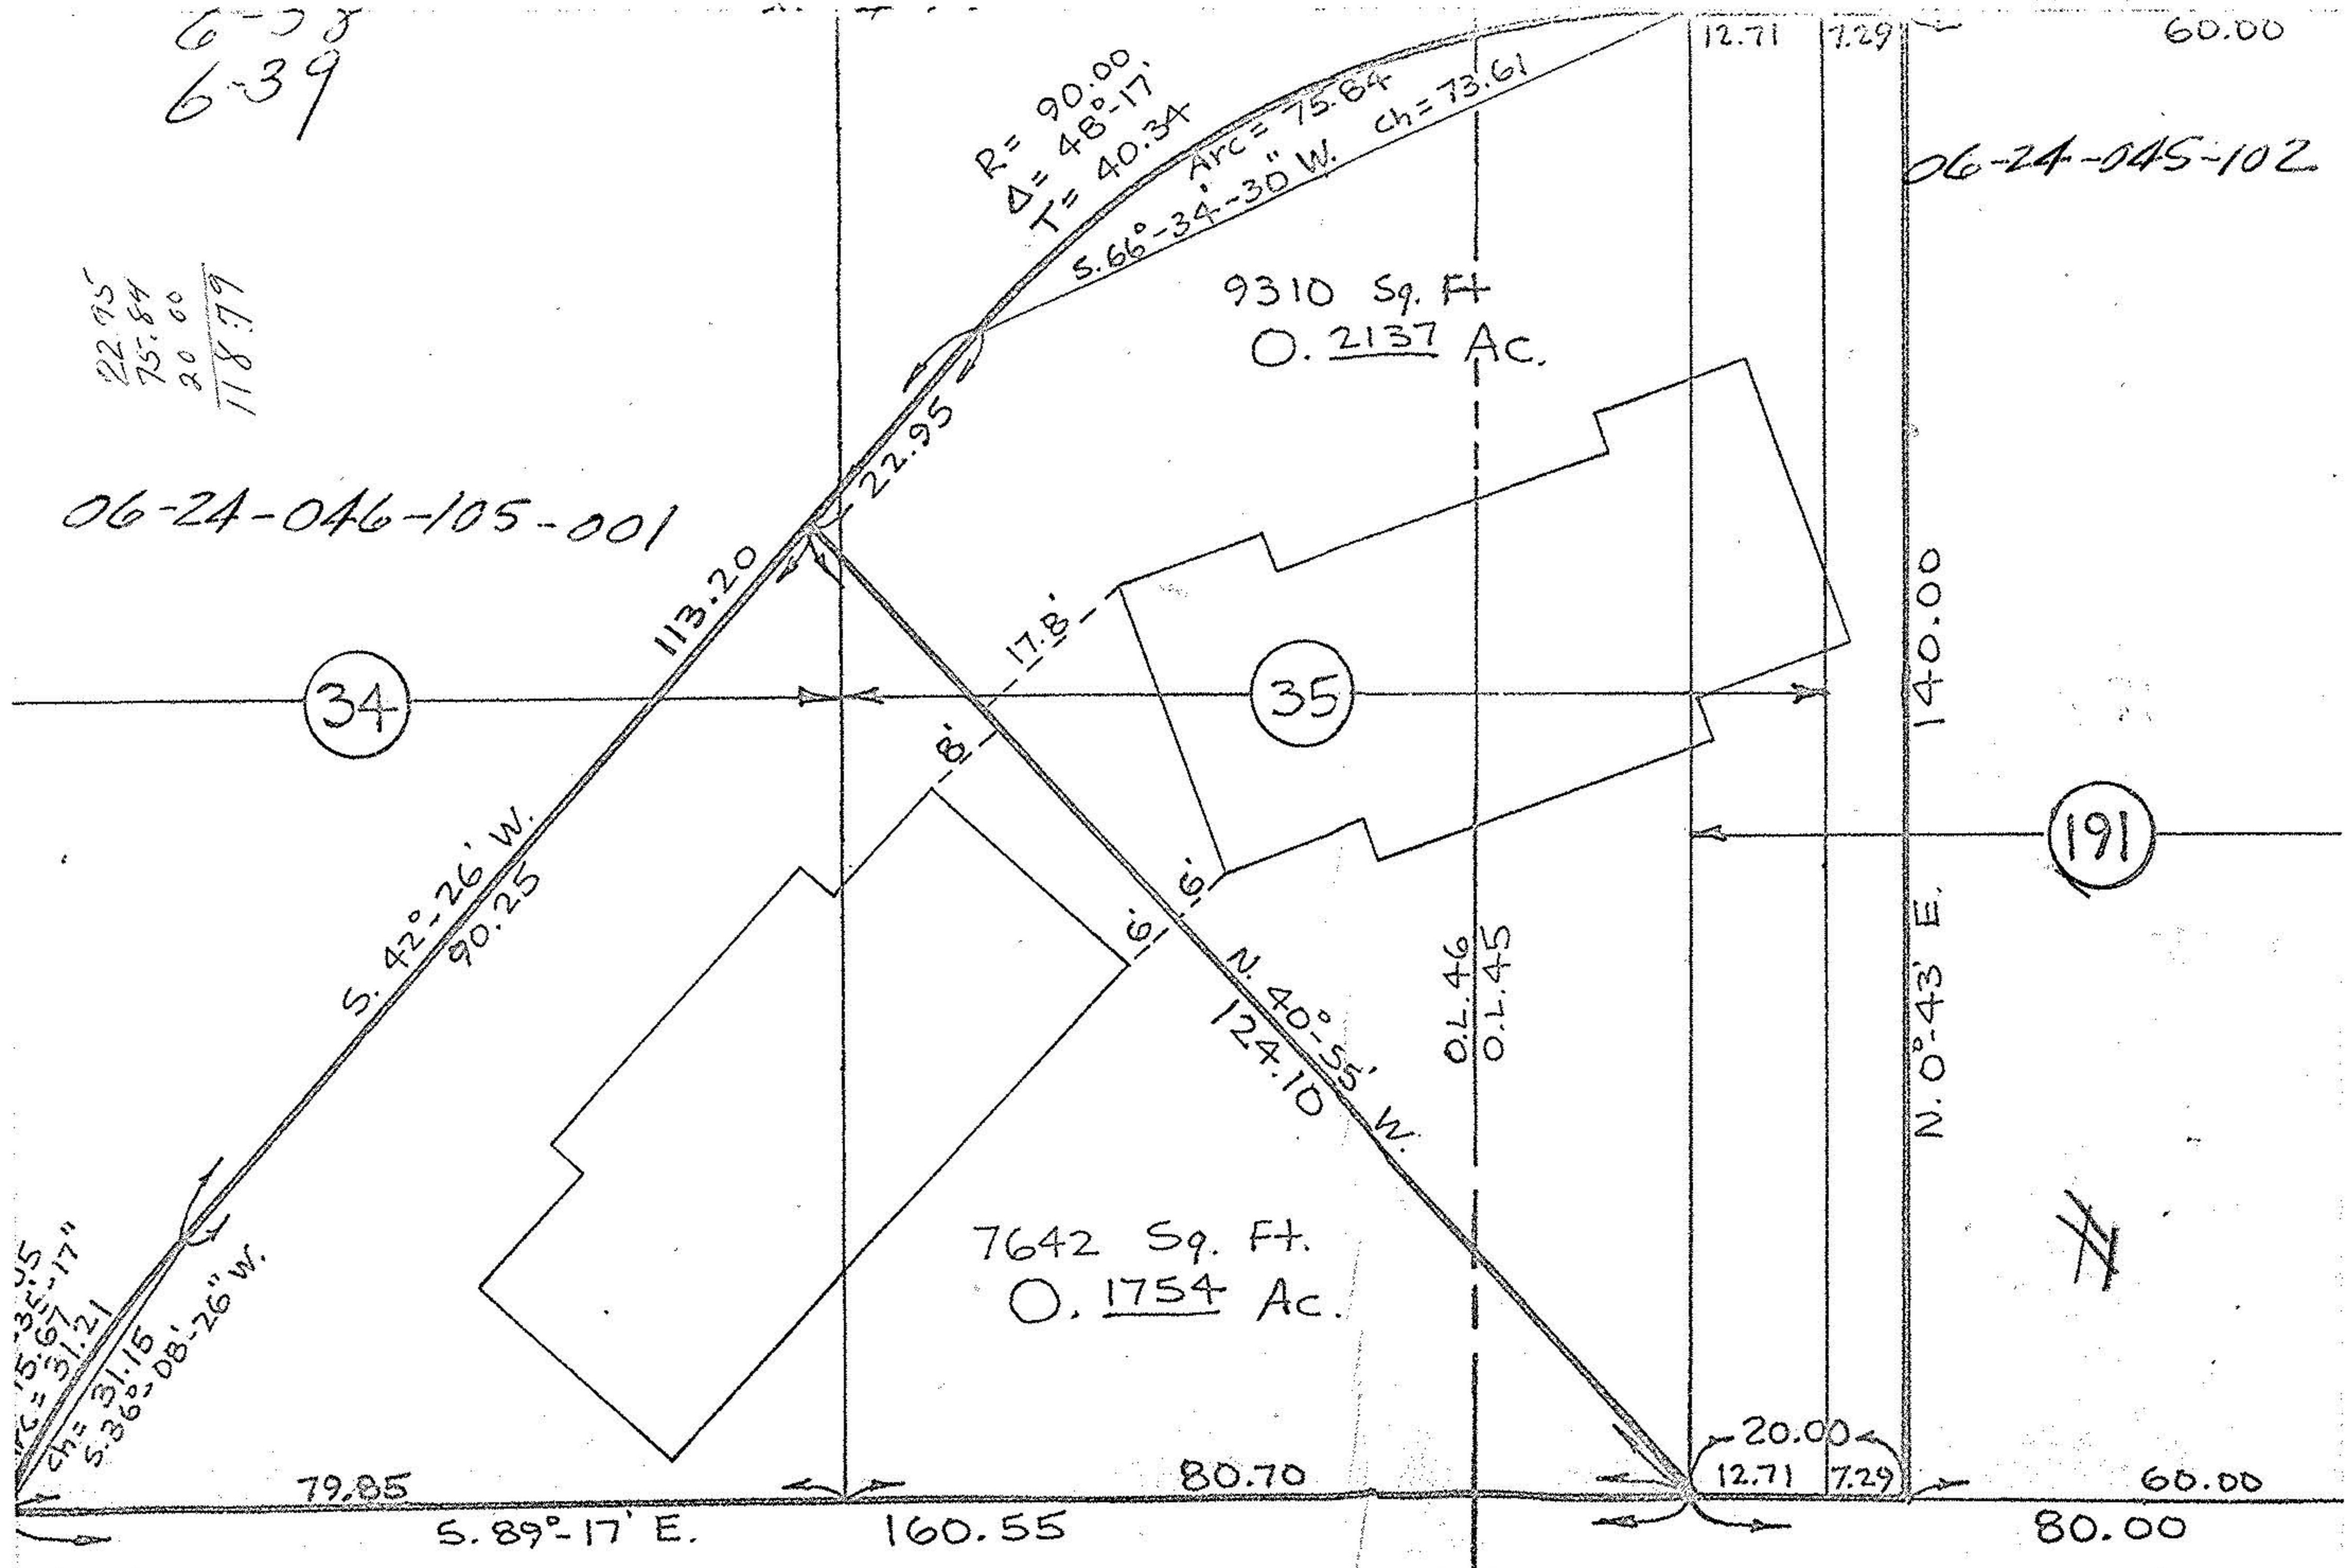

6-28
6-39

22.95
75.84
20.00
118.79

06-24-046-105-001

06-24-045-102

34

35

191

7642 Sq. Ft.
0.1754 Ac.

9310 Sq. Ft.
0.2137 Ac.

0.146
0.145

Map showing parts of sublots
Cresthaven Sub. No. 2, Plat Vol.