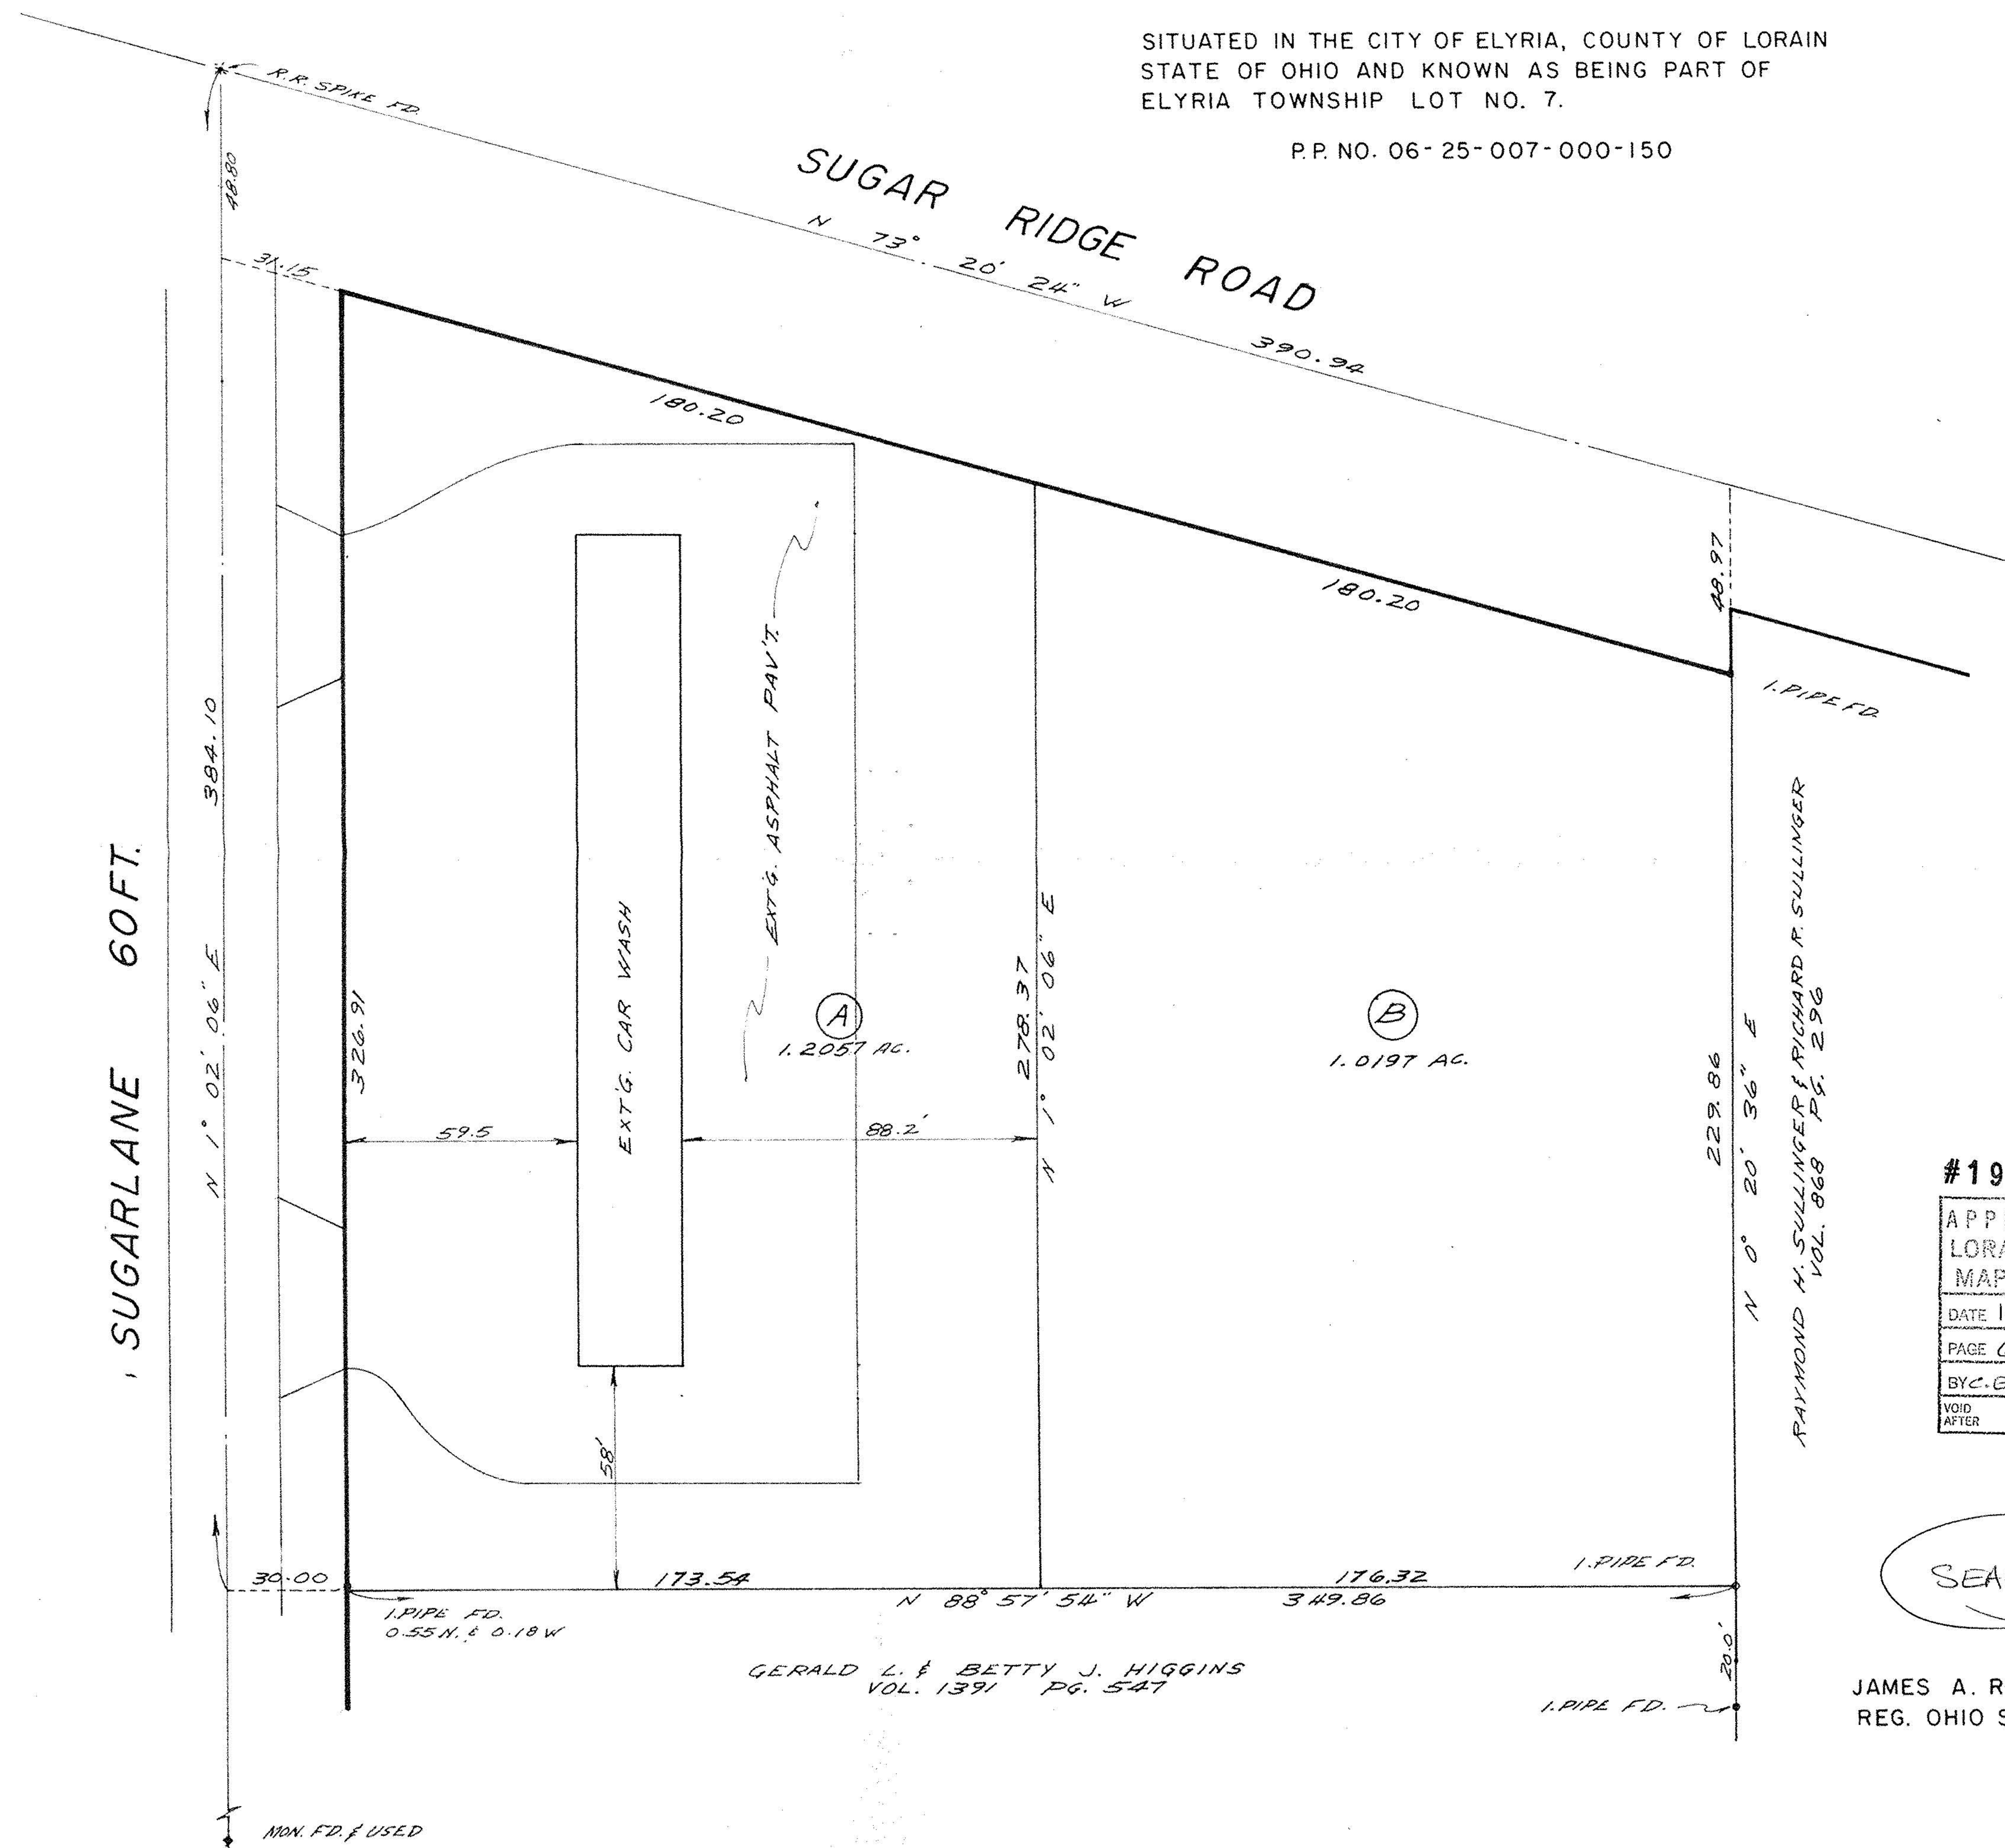

LOT SPLIT
FOR
ANCHOR-ERIE

SITUATED IN THE CITY OF ELYRIA, COUNTY OF LORAIN
STATE OF OHIO AND KNOWN AS BEING PART OF
ELYRIA TOWNSHIP LOT NO. 7.

P.P. NO. 06-25-007-000-150

OCTOBER 22, 1990
SCALE: 1" = 30'

#19250
APPROVED
LORAIN CO.
MAP DEPT.
DATE 1-16-91
PAGE 6-126
BY C. E. FRANCIS
VOID
AFTER 19250