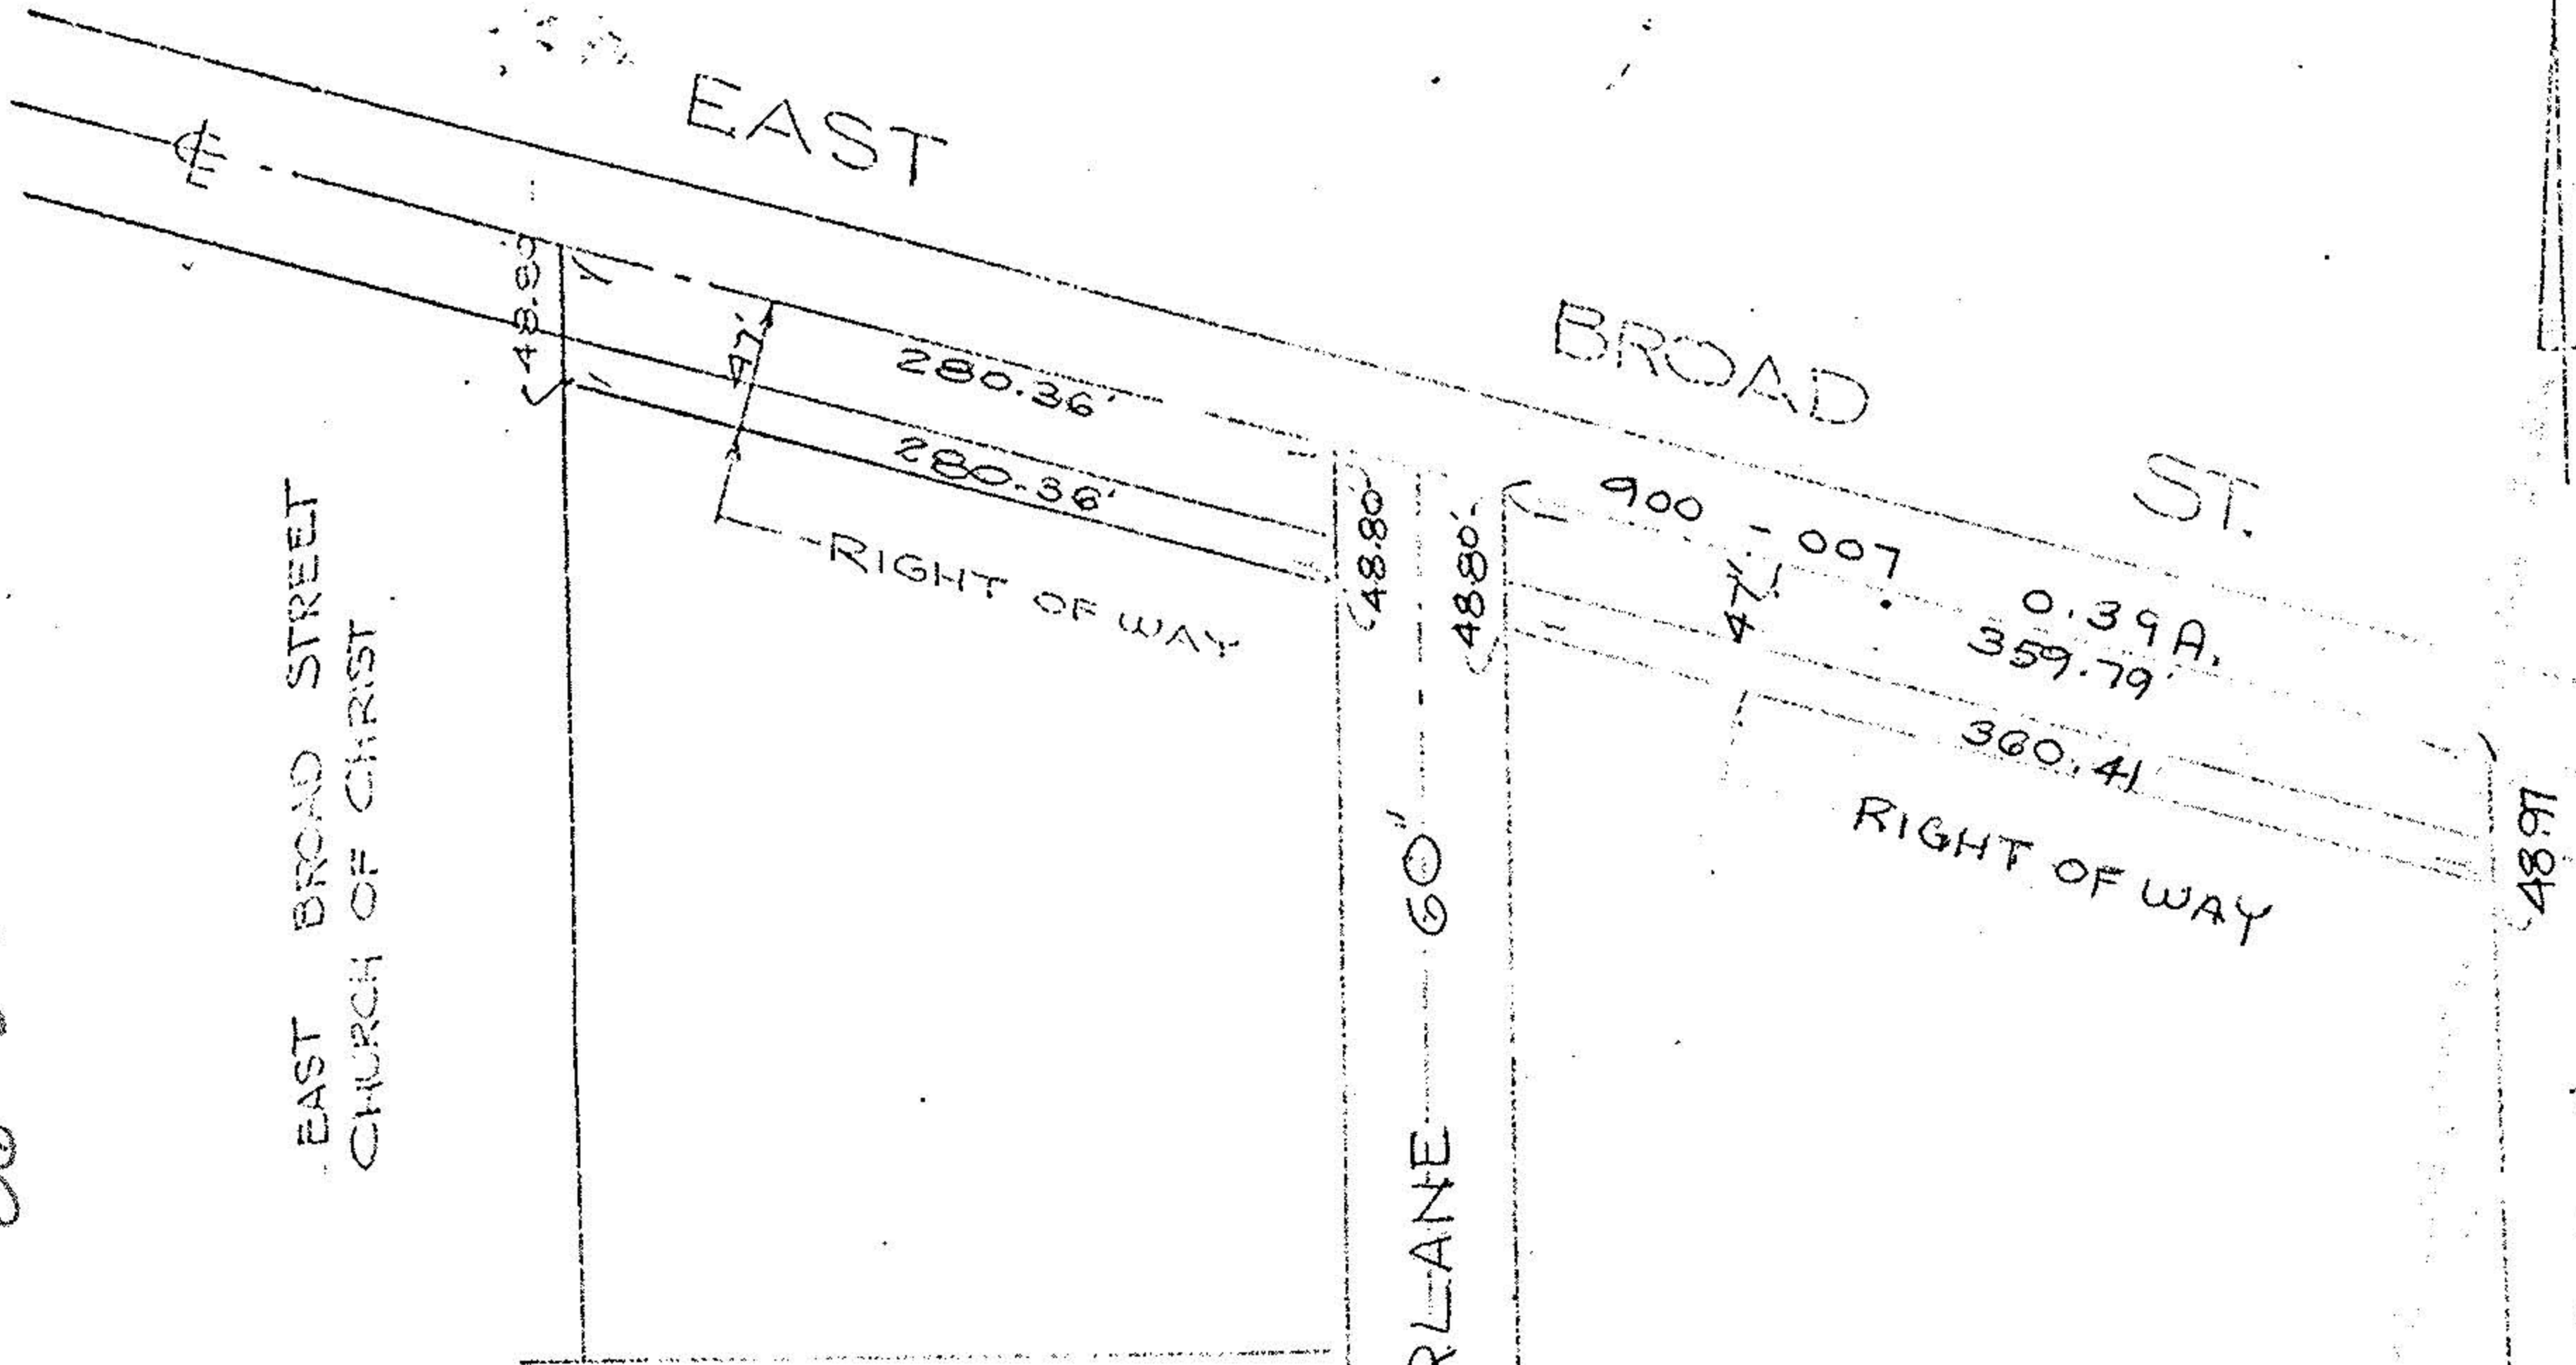

8011

06-25-007

DALE YOST & CATHERINE YOST
 LESTER E. DRAGE & MARY S. DRAGE
 SUGARLANE - VOL. 27, P. 67
 PART OF ORIG. ELYRIA TWP. LOT NO. 7
 EAST OF BLACK RIVER.
 ELYRIA CITY, LORAIN CO., OHIO

CITY OF ELYRIA, OHIO
 BY: [Signature]
 R/O - YOST & DRAGE
 CHURCH OF CHRIST, ELYRIA, OHIO
 CALL: 1-800-441-1141