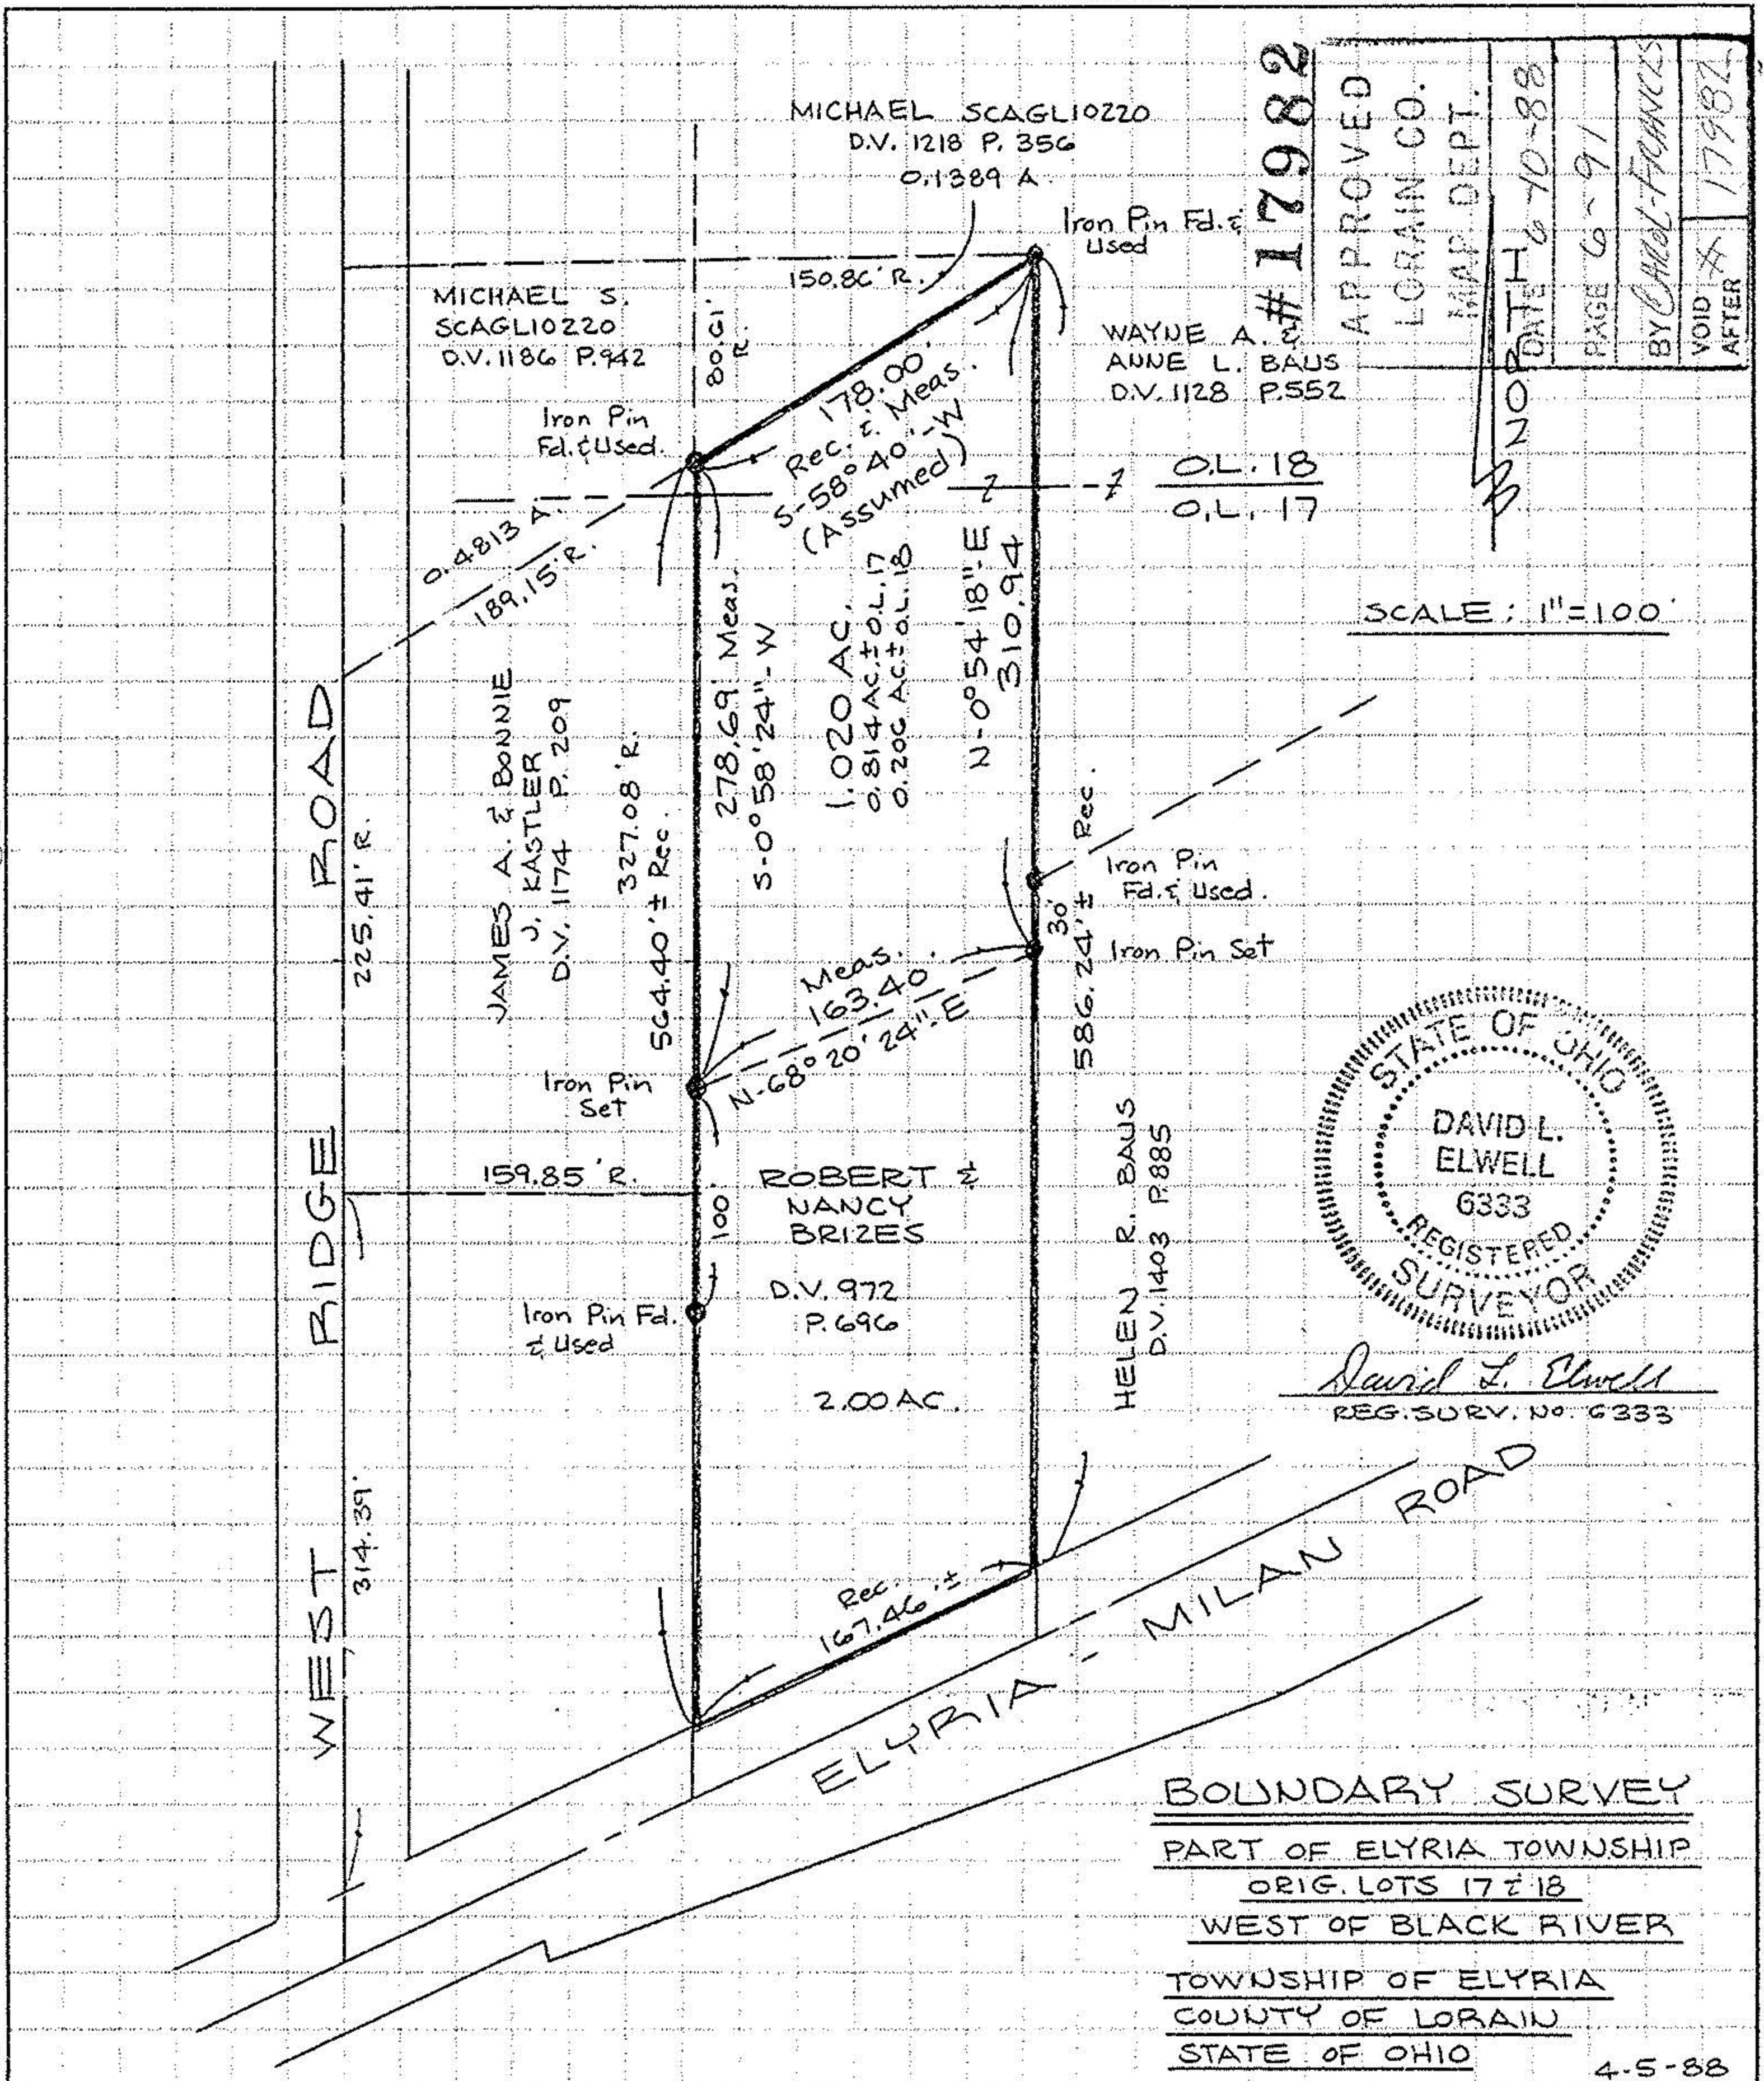

06-24-017-101

#17983

6-91

BOUNDARY SURVEY
 PART OF ELYRIA TOWNSHIP
 ORIG. LOTS 17 & 18
 WEST OF BLACK RIVER
 TOWNSHIP OF ELYRIA
 COUNTY OF LORAIN
 STATE OF OHIO