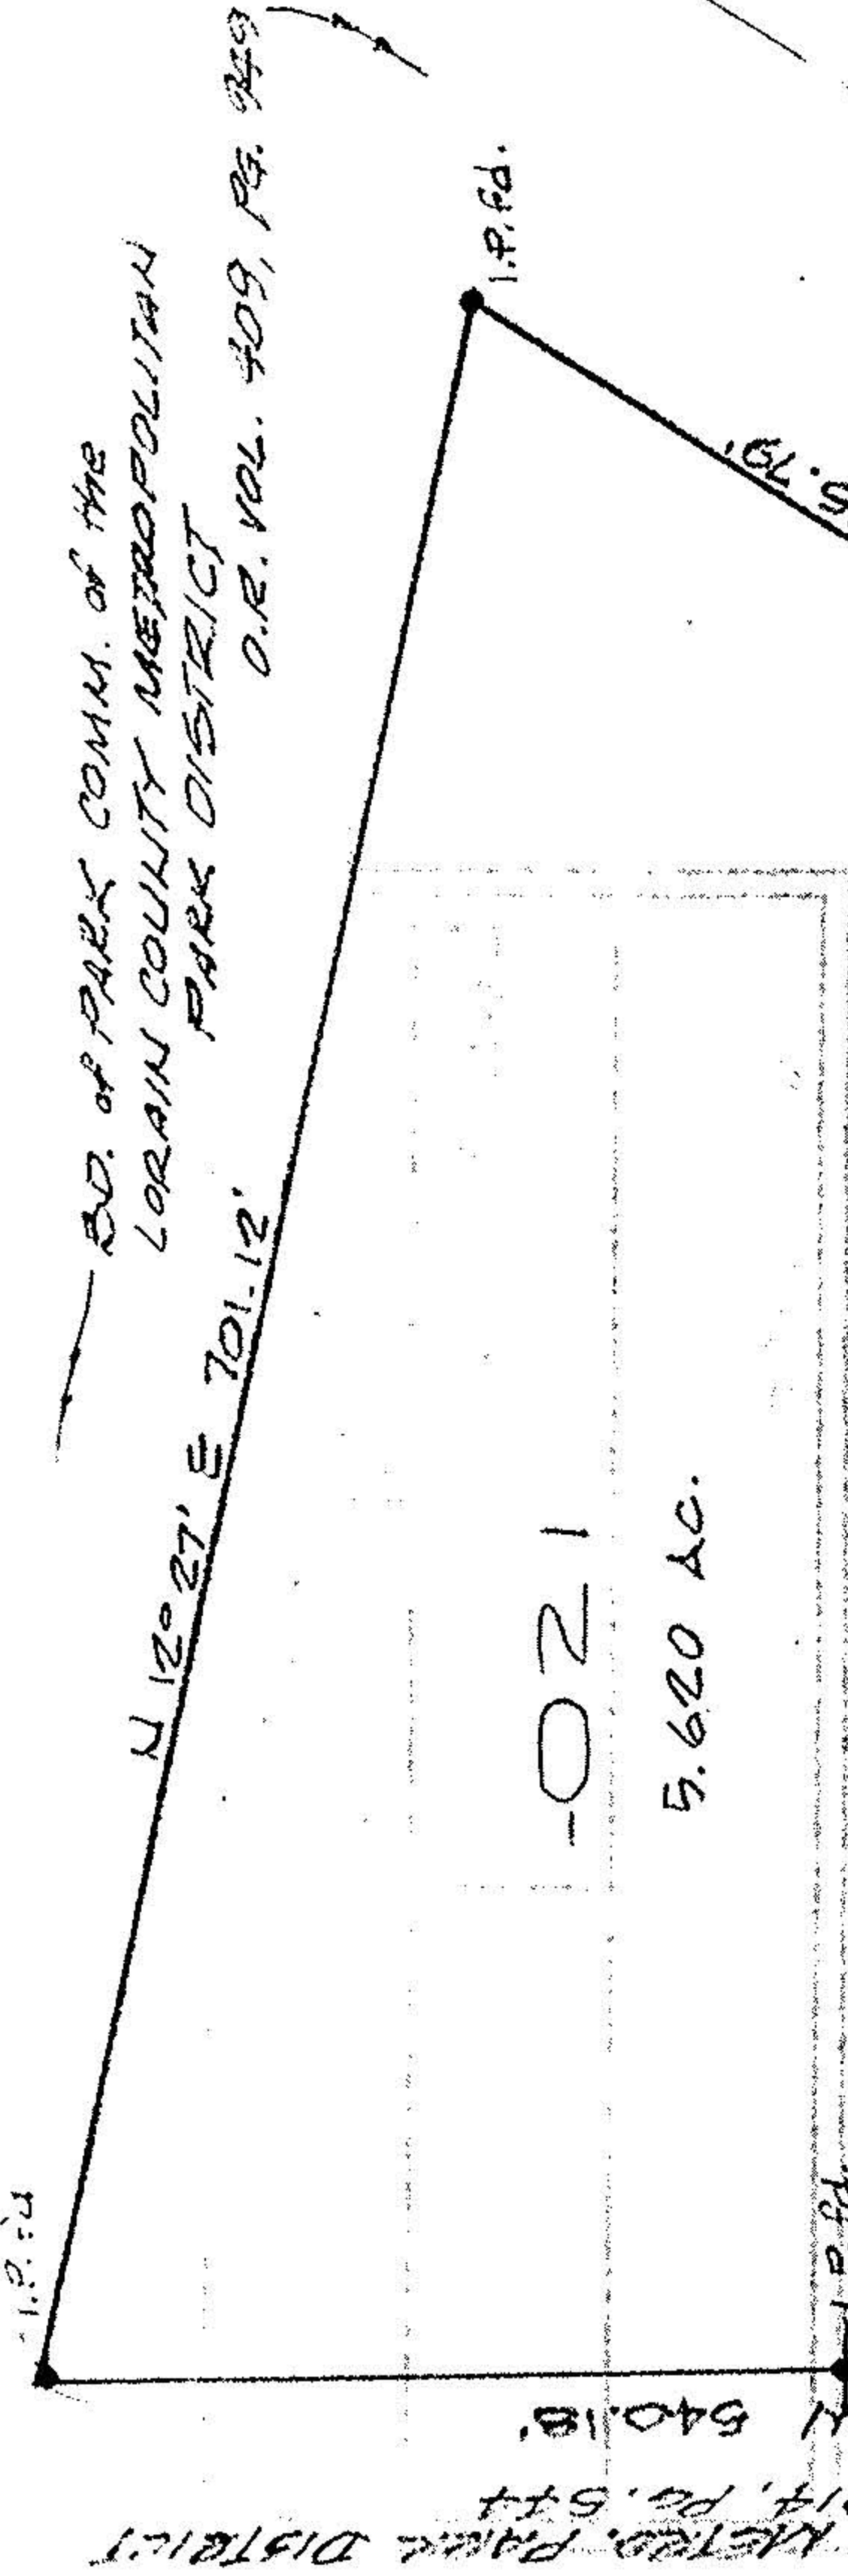

BD. OF PARK COMM. OF THE  
LORAIN COUNTY METROPOLITAN  
PARK DISTRICT  
O.R. VOL. 409, PG. 949

20751-A

APPROVED
LORAIN CO.
MAP DEPT.
DATE 3-9-94
PAGE 6-31
CAROLYN
BY FRANCIS
VOID
REGISTER # 20751-D

MAP OF PROPERTY SURVEY  
PREPARED FOR THEODORE D. JURZINSKI

218.69'  
S 12° 27' W  
FORD ROAD - 60'  
I.P. Rd.  
70.31'

0.1.20  
0.1.19